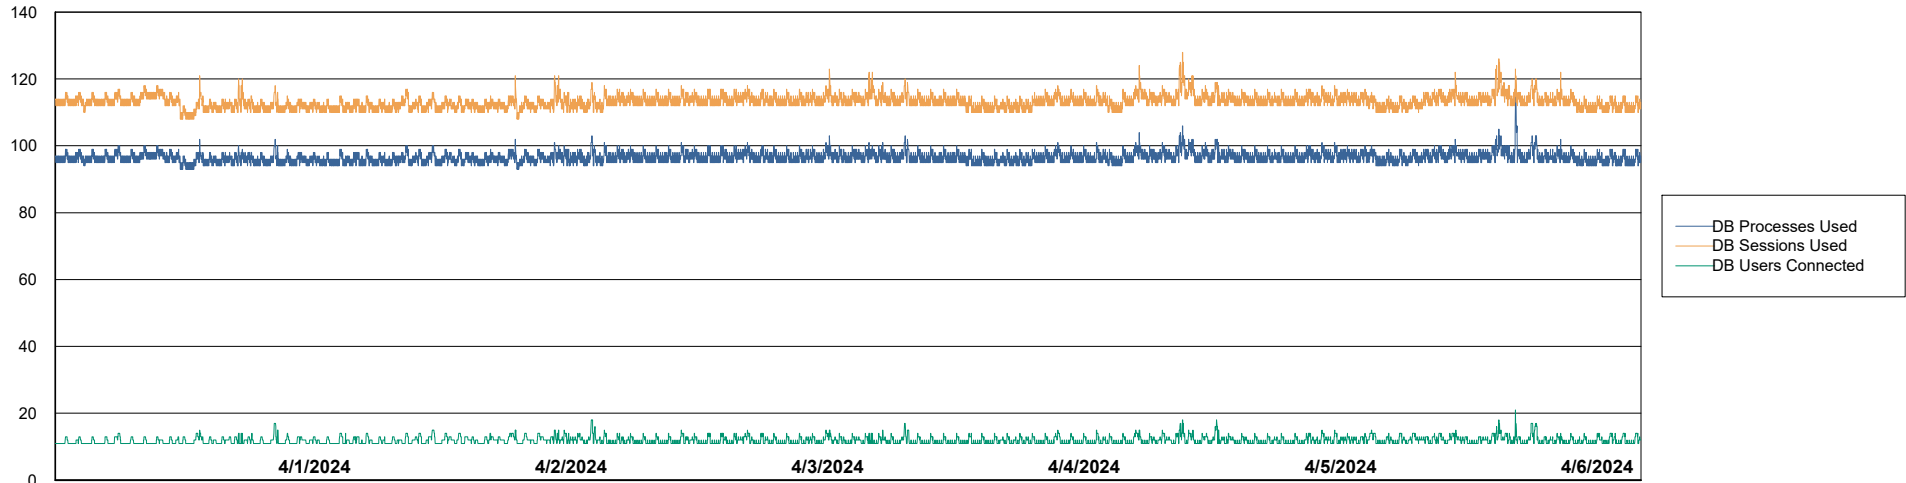

DB Processes Max 1,000
DB Sessions Max 0

Weekly SLA Customer Report

Customer ELJ Production
Database ID 72

Database Performance ELJ_PRD_FRASEQXPRDDB03_ABS1

Weekly SLA Customer Report

Customer ELJ Production
Database ID 72