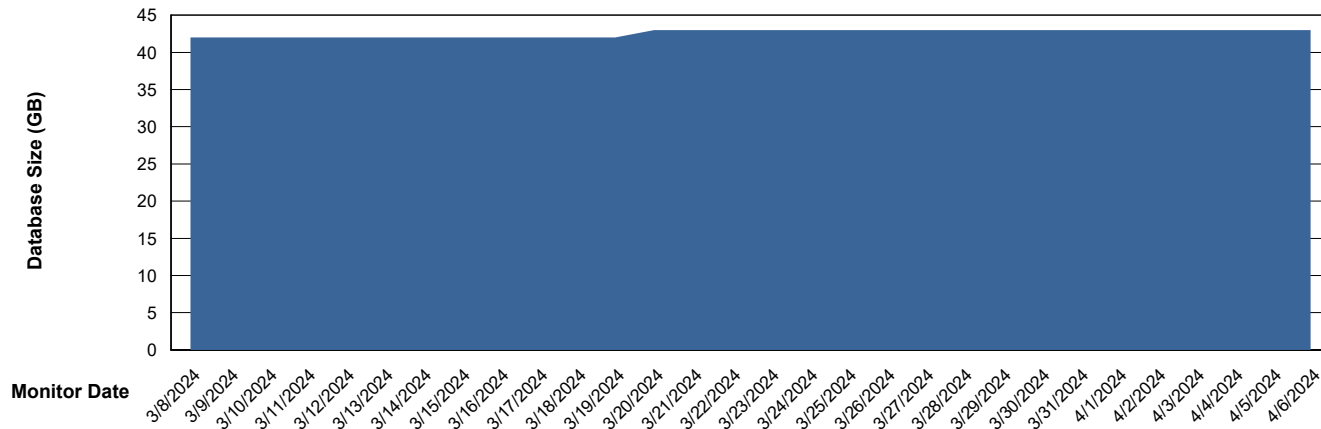

DB Processes Max 1,000
DB Sessions Max 0

Weekly SLA Customer Report

Customer ELJ Production
Database ID 72

Database Performance ELJ_PRD_FRASEQXPRDDB03_ABS1

Weekly SLA Customer Report

Customer ELJ Production
Database ID 72

DATABASE SIZE ELJ_PRD_FRASEQXPRDDB01_ABS1

Database growth over last month

DATABASE SIZE ELJ_PRD_FRASEQXPRDDB03_ABS1

Database growth over last month

Weekly SLA Customer Report

Customer ELJ Production
 Database ID 72