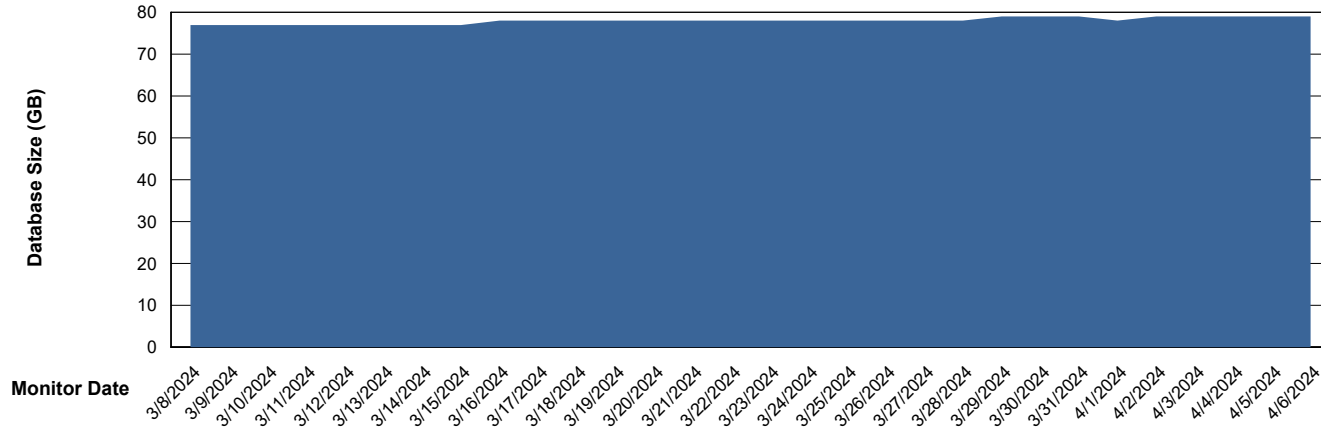

DB Processes Max 1,000
DB Sessions Max 0

Weekly SLA Customer Report

Customer ELJ Production
Database ID 72

Database Performance ELJ_PRD_FRASEQXPRDDB03_ABS1

Weekly SLA Customer Report

Customer ELJ Production
Database ID 72

DATABASE SIZE ELJ_PRD_FRASEQXPRDDB01_ABS1

Database growth over last month

DATABASE SIZE ELJ_PRD_FRASEQXPRDDB03_ABS1

Database growth over last month

Weekly SLA Customer Report

Customer ELJ Production
 Database ID 72