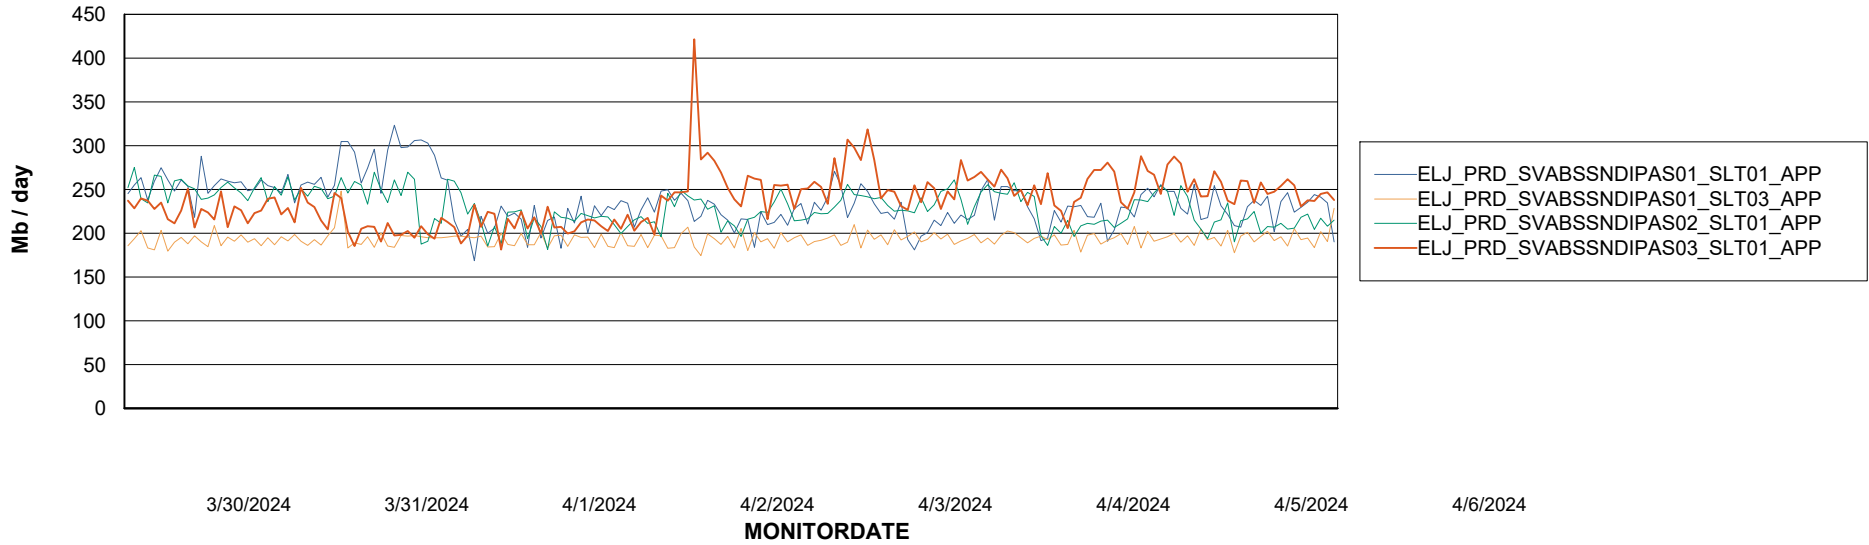

ABSSolute Application Server Services

Avg memory used per ABS Server Service