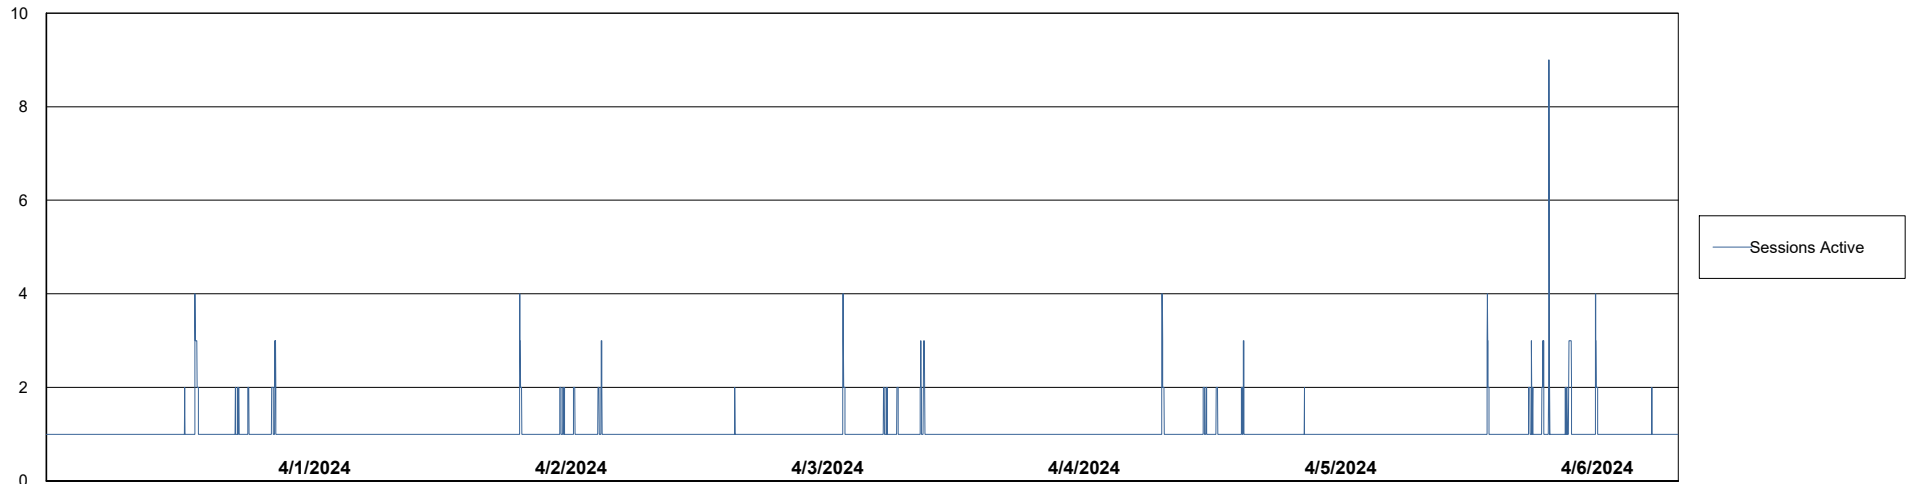

DB Processes Max 1,000
DB Sessions Max 0

Weekly SLA Customer Report

Customer ELJ Production
Database ID 72

Database Performance ELJ_PRD_FRASEQXPRDDB03_ABS1

Weekly SLA Customer Report

Customer ELJ Production
Database ID 72