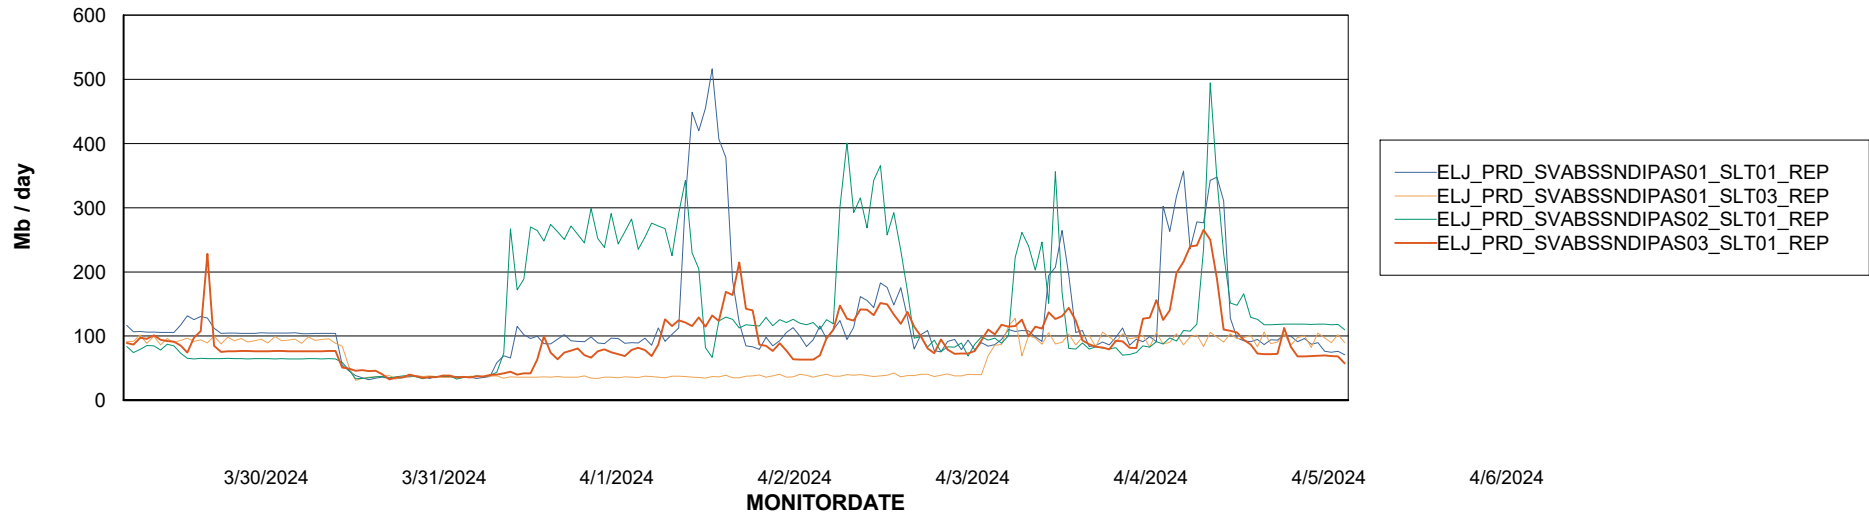

Avg memory used per ABS Server Service

Avg users per day per ABS server

Weekly SLA Customer Report

Customer ELJ Production
Database ID 72

ABSSolute Application ReportServer Services

Avg memory used per ReportServer Service