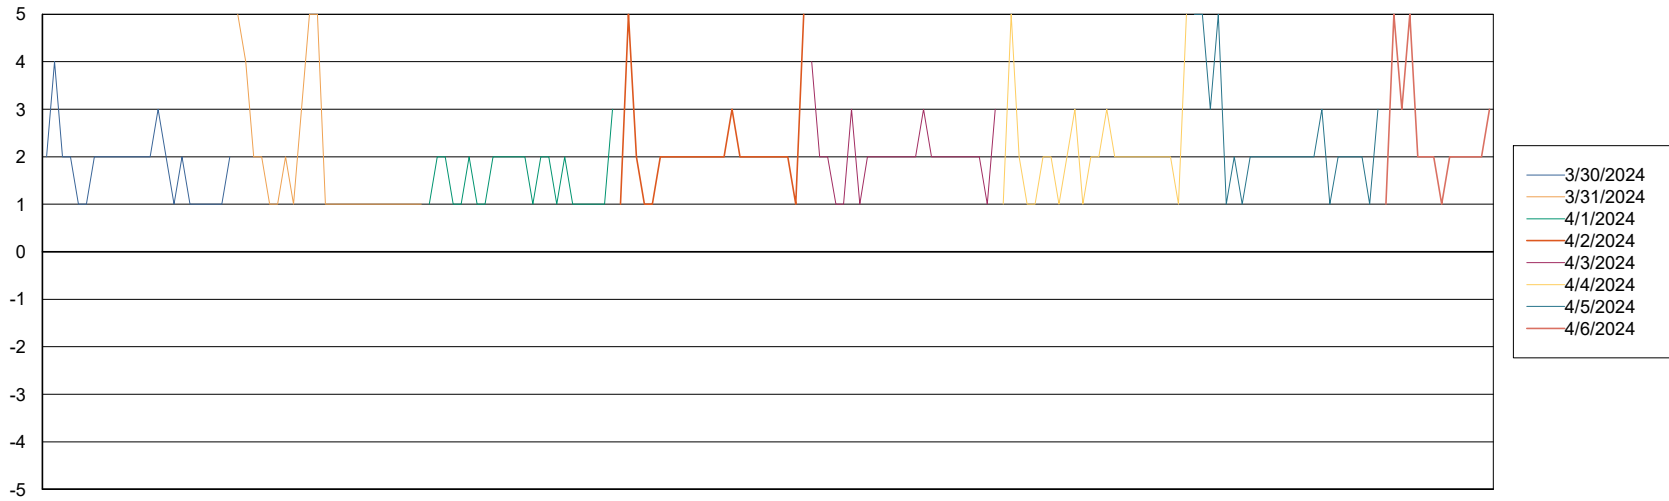

Standby Database Health ELI_Production

Recovery lag for last 7 days