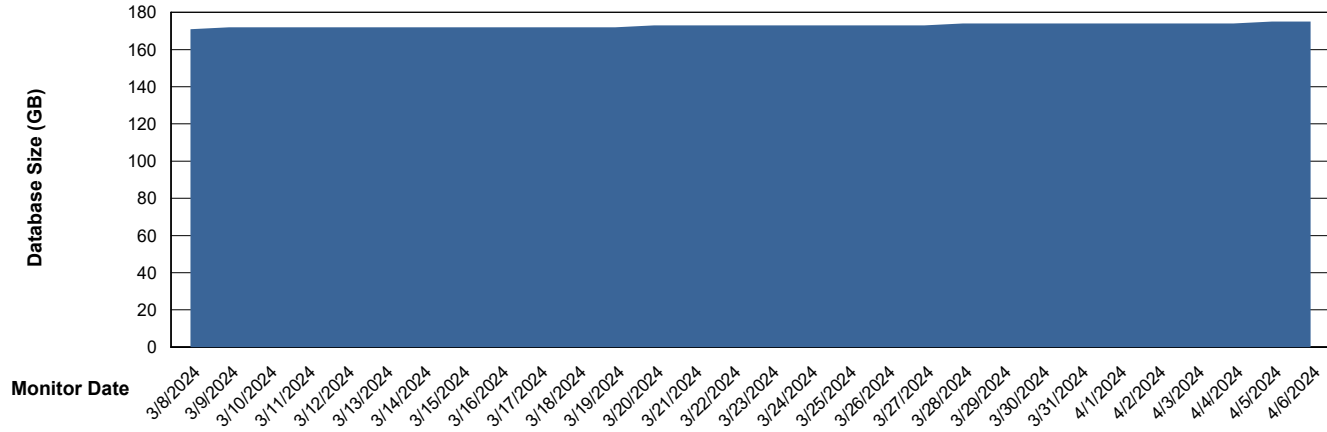

Weekly SLA Customer Report

Customer ELI_Production
Database ID 62

Database Performance ELI_PRD_FRASINTQUADB01_HSBABS1

DB Processes Max 1,000

Weekly SLA Customer Report

Customer ELI_Production
Database ID 62

DATABASE SIZE ELI_PRD_FRASEQXPRDDB04-BI_ABS1

Database growth over last month

DATABASE SIZE ELI_PRD_FRASINTPRDDB01_ABS1

Database growth over last month

Weekly SLA Customer Report

Customer ELI_Production
 Database ID 62