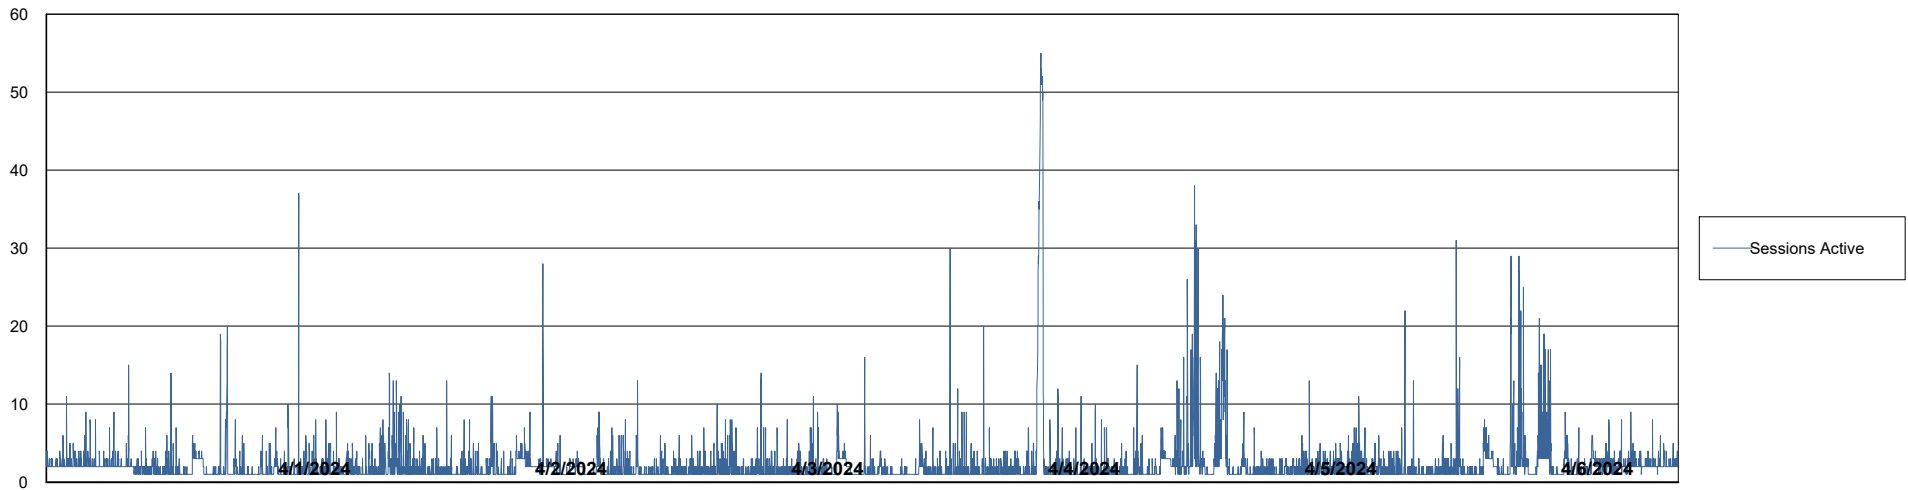

Weekly SLA Customer Report

Customer ELI_Production
Database ID 62

Database Performance ELI_PRD_FRASEQXPRDDB04-BI_ABS1

Weekly SLA Customer Report

Customer ELI_Production
Database ID 62

Database Performance ELI_PRD_FRASINTPRDDB01_ABS1