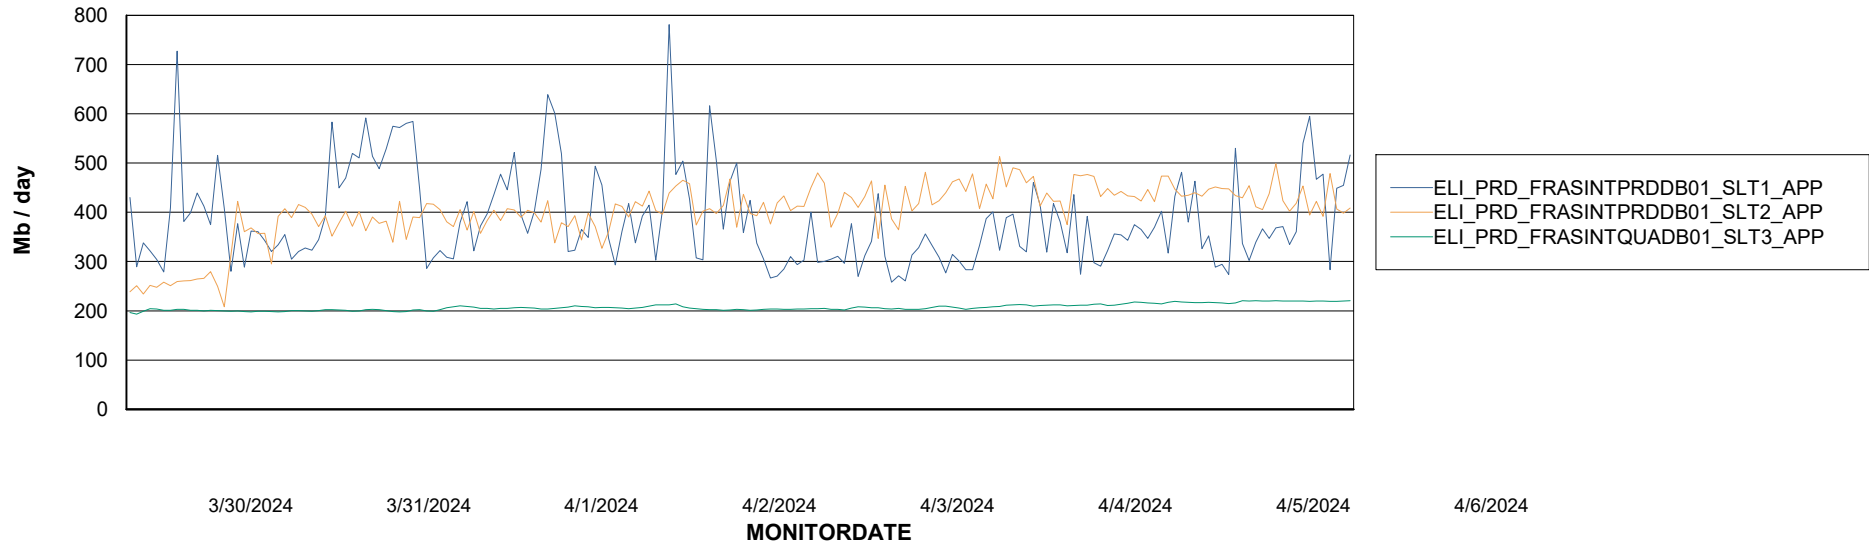

ABSSolute Application Server Services

Avg memory used per ABS Server Service