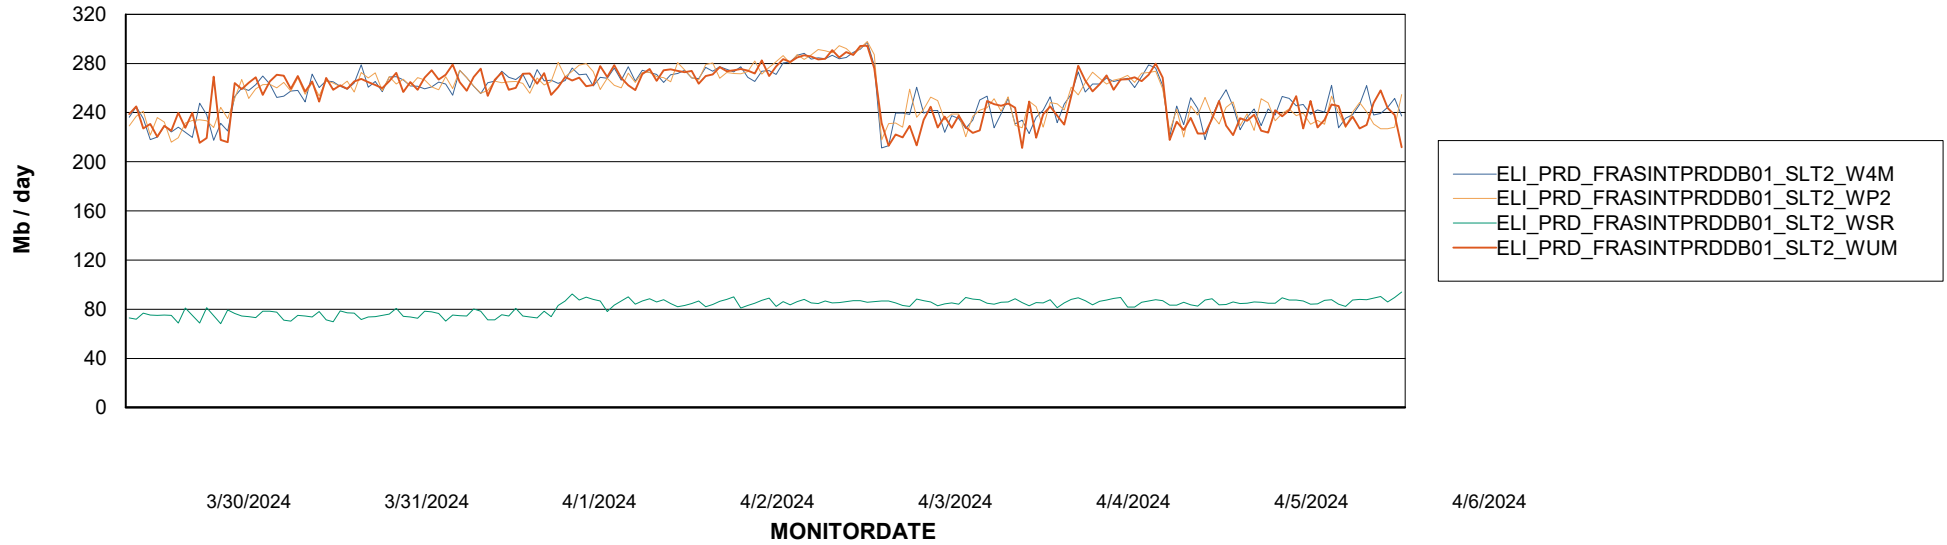

ABSolute Web Component Services

Avg memory used per ABS Web component