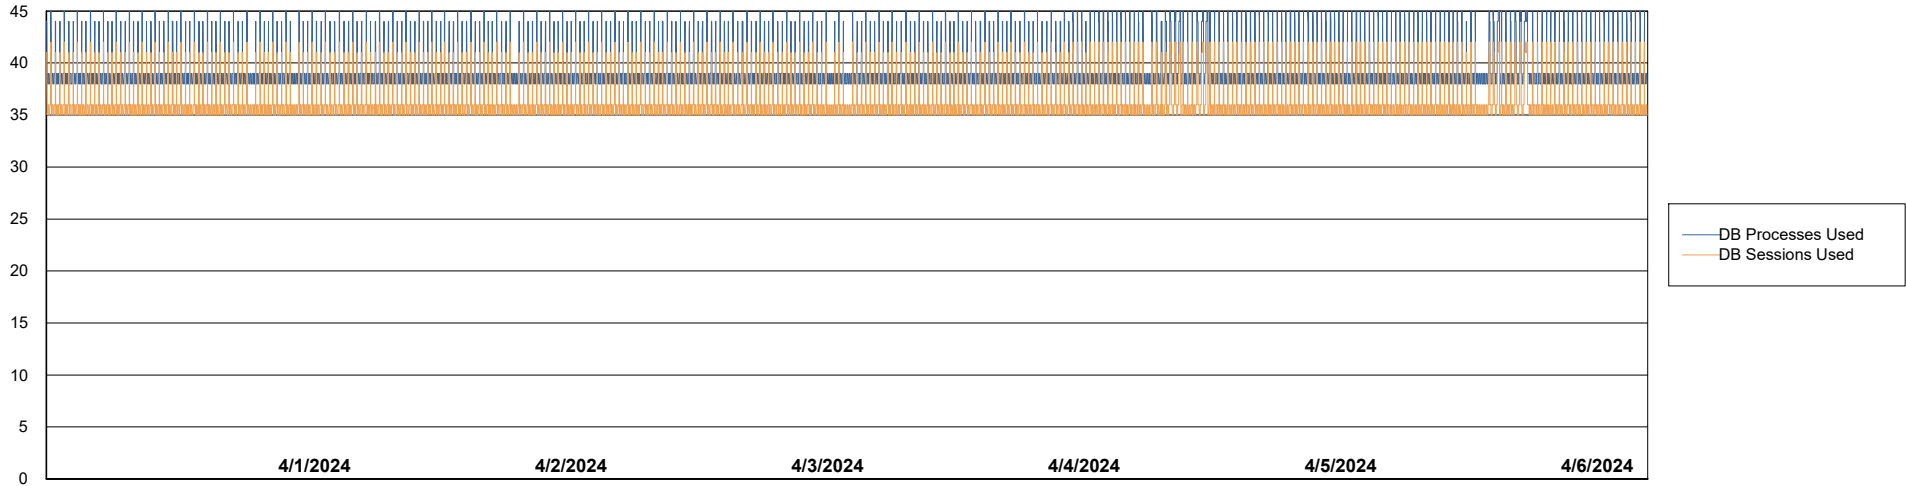

Database Performance ELI_PRD_FRASINTQUADB01_HSBABS1

DB Processes Max 1,000