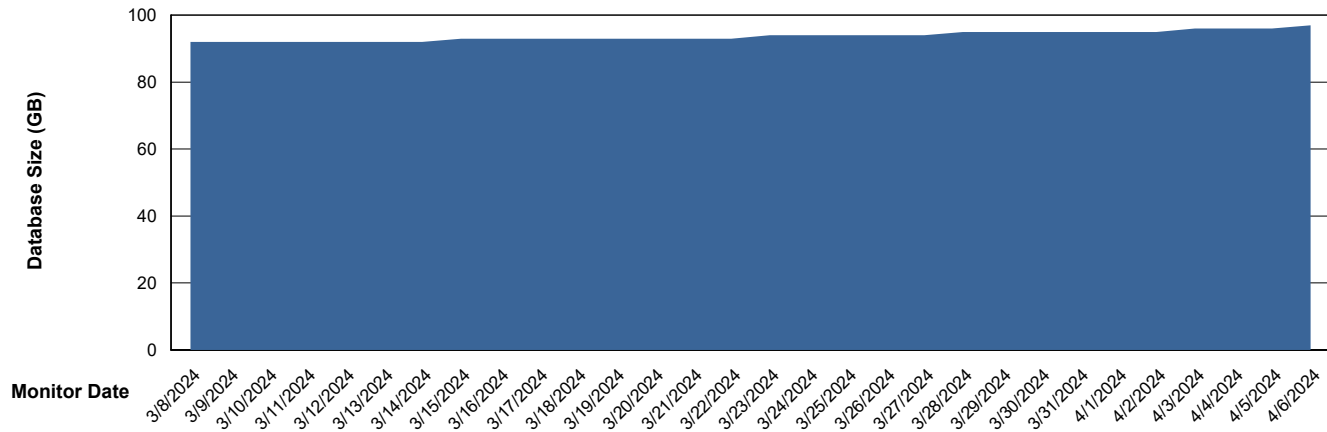

DATABASE SIZE ELI_PRD_FRASINTPRDDB01_ABS1

Database growth over last month