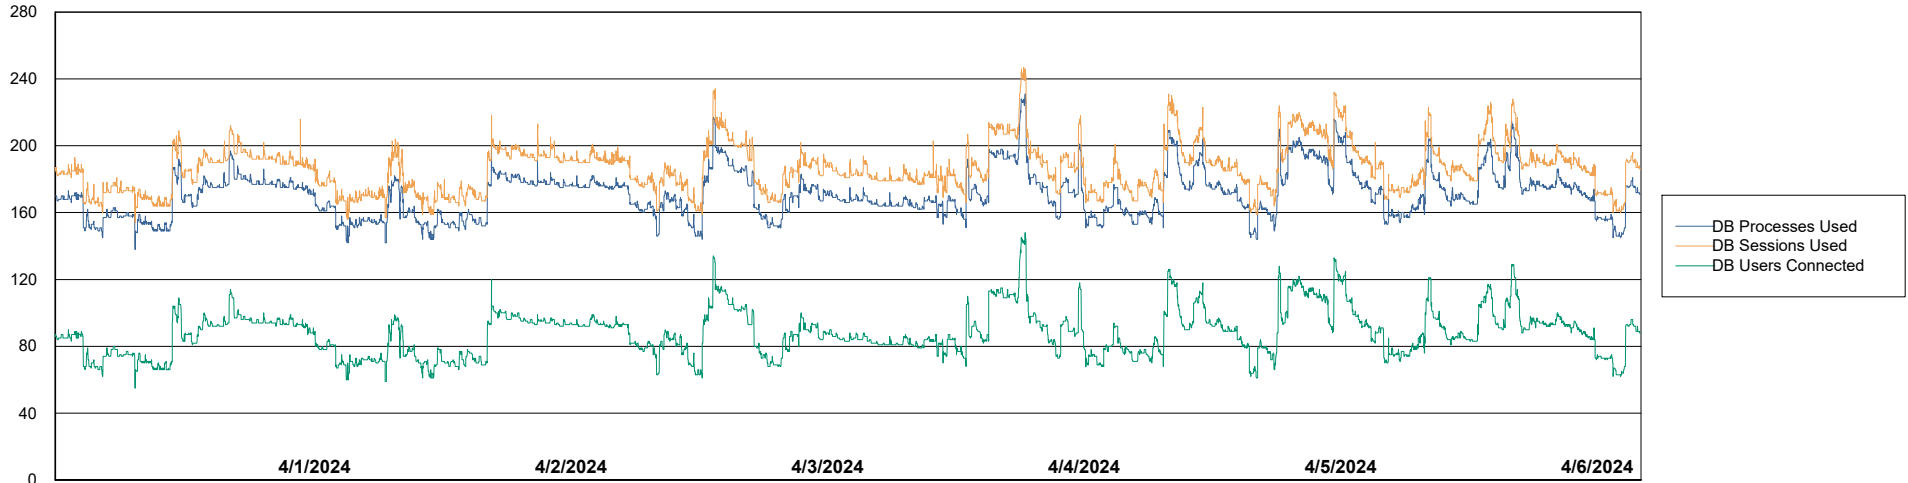

Weekly SLA Customer Report

Customer ELI_Production
Database ID 62

Database Performance ELI_PRD_FRASEQXPRDDB04-BI_ABS1

Weekly SLA Customer Report

Customer ELI_Production
Database ID 62

Database Performance ELI_PRD_FRASINTPRDDB01_ABS1