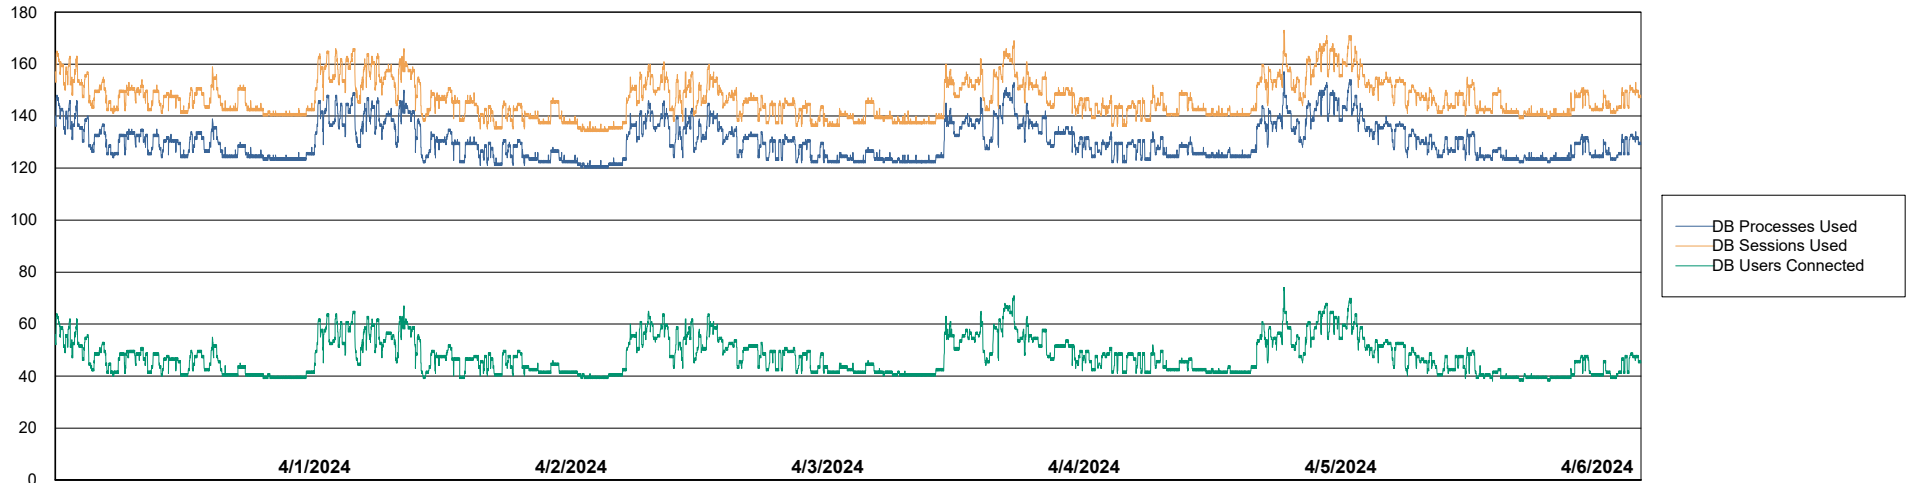

Weekly SLA Customer Report

Customer ECL_Production
Database ID 156

Harddisk Usage ECL_PRD_ECLABS-WEB

| | Free disk space on C: (%) | Total disk space on C: (Gb) | Used disk space on C: (Gb) |
|-----------|---------------------------|-----------------------------|----------------------------|
| 4/6/2024 | 45 | 99 | 55 |
| 4/5/2024 | 45 | 99 | 54 |
| 4/4/2024 | 45 | 99 | 54 |
| 4/3/2024 | 45 | 99 | 54 |
| 4/2/2024 | 45 | 99 | 54 |
| 4/1/2024 | 45 | 99 | 55 |
| 3/31/2024 | 45 | 99 | 55 |

Weekly SLA Customer Report

Customer ECL_Production
Database ID 156

Database Performance ECL_PRD_ECLABS_ABS1

Weekly SLA Customer Report

Customer ECL_Production
Database ID 156

Database Performance ECL_PRD_ECLABS-TEST_HSBABS1