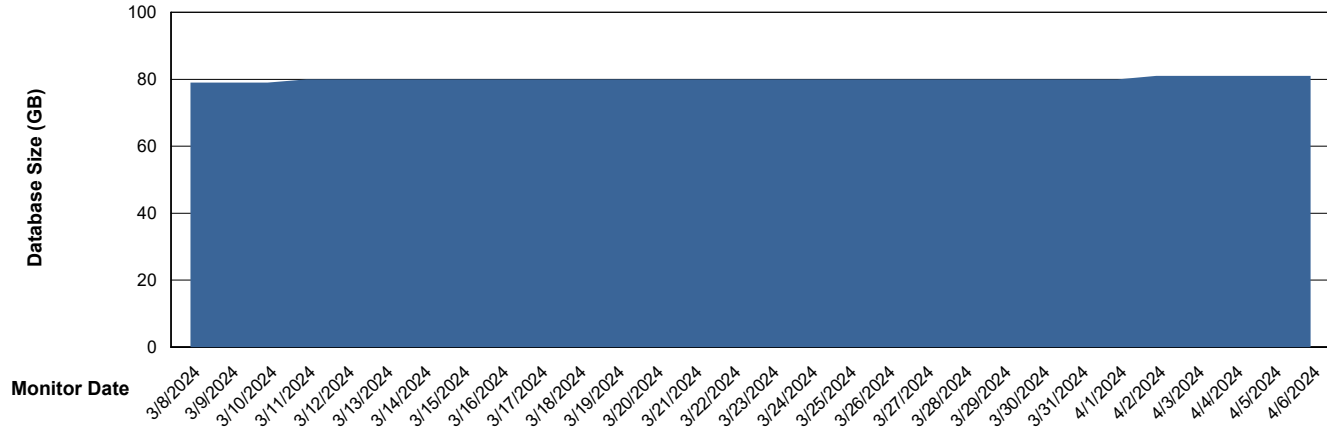

DB Processes Max 1,000

Weekly SLA Customer Report

Customer ECL_Production
 Database ID 156

DATABASE SIZE ECL_PRD_ECLABS_ABS1

Database growth over last month

Database Tablespace ECL_PRD_ECLABS_ABS1

| Date | Tablespace Name | Filesize (Gb) | Usedsize (Gb) | Percentage free |
|-----------|-----------------|---------------|---------------|-----------------|
| 4/6/2024 | ABSDATA | 81 | 58 | 28 |
| | INDX | 10 | 7 | 35 |
| 4/5/2024 | ABSDATA | 81 | 58 | 28 |
| | INDX | 10 | 7 | 35 |
| 4/4/2024 | ABSDATA | 81 | 58 | 28 |
| | INDX | 10 | 7 | 35 |
| 4/3/2024 | ABSDATA | 81 | 58 | 28 |
| | INDX | 10 | 7 | 35 |
| 4/2/2024 | ABSDATA | 81 | 58 | 28 |
| | INDX | 10 | 7 | 35 |
| 4/1/2024 | ABSDATA | 81 | 58 | 29 |
| | INDX | 10 | 7 | 35 |
| 3/31/2024 | ABSDATA | 81 | 58 | 29 |
| | INDX | 10 | 7 | 35 |

Weekly SLA Customer Report

Customer ECL_Production
Database ID 156

Standby Database Health ECL_Production

Recovery lag for last 7 days

Weekly SLA Customer Report

Customer ECL_Production
Database ID 156

ABSSolute Application Server Services