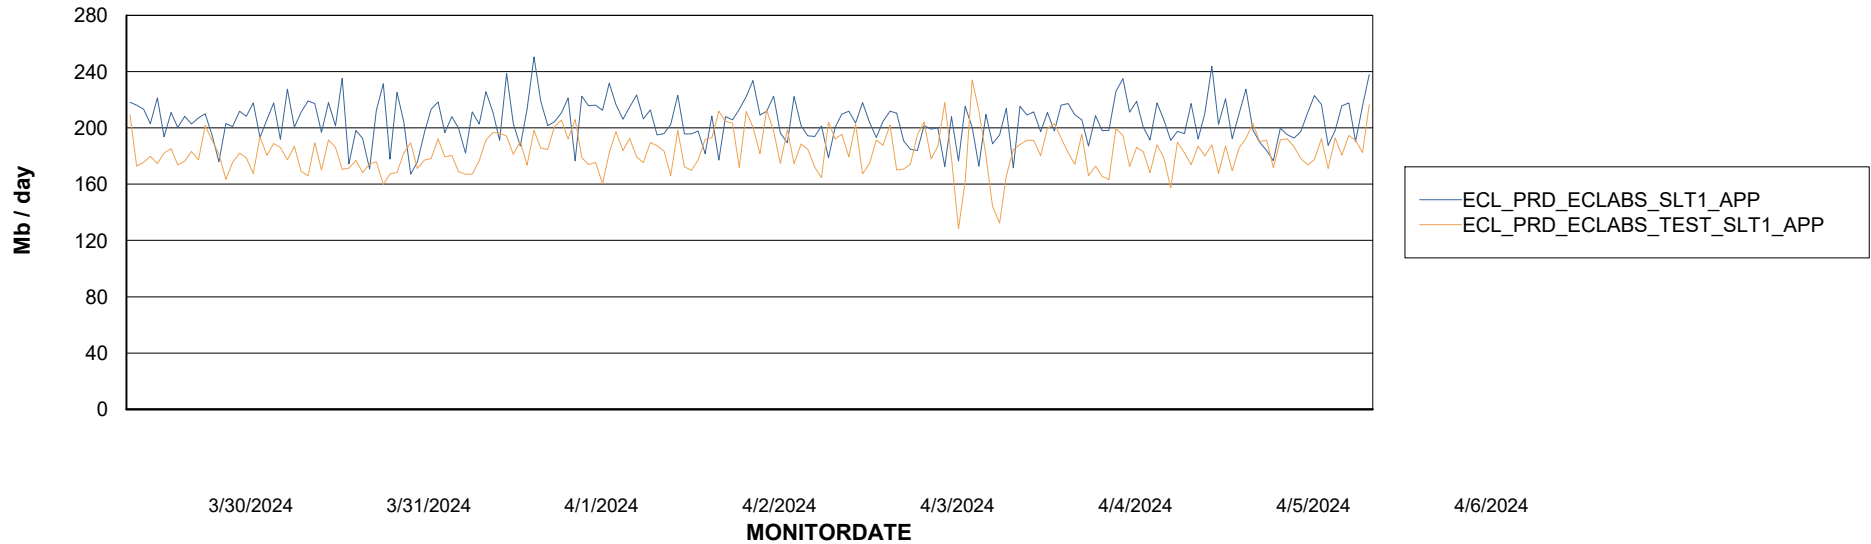

ABSSolute Application Server Services

Avg memory used per ABS Server Service