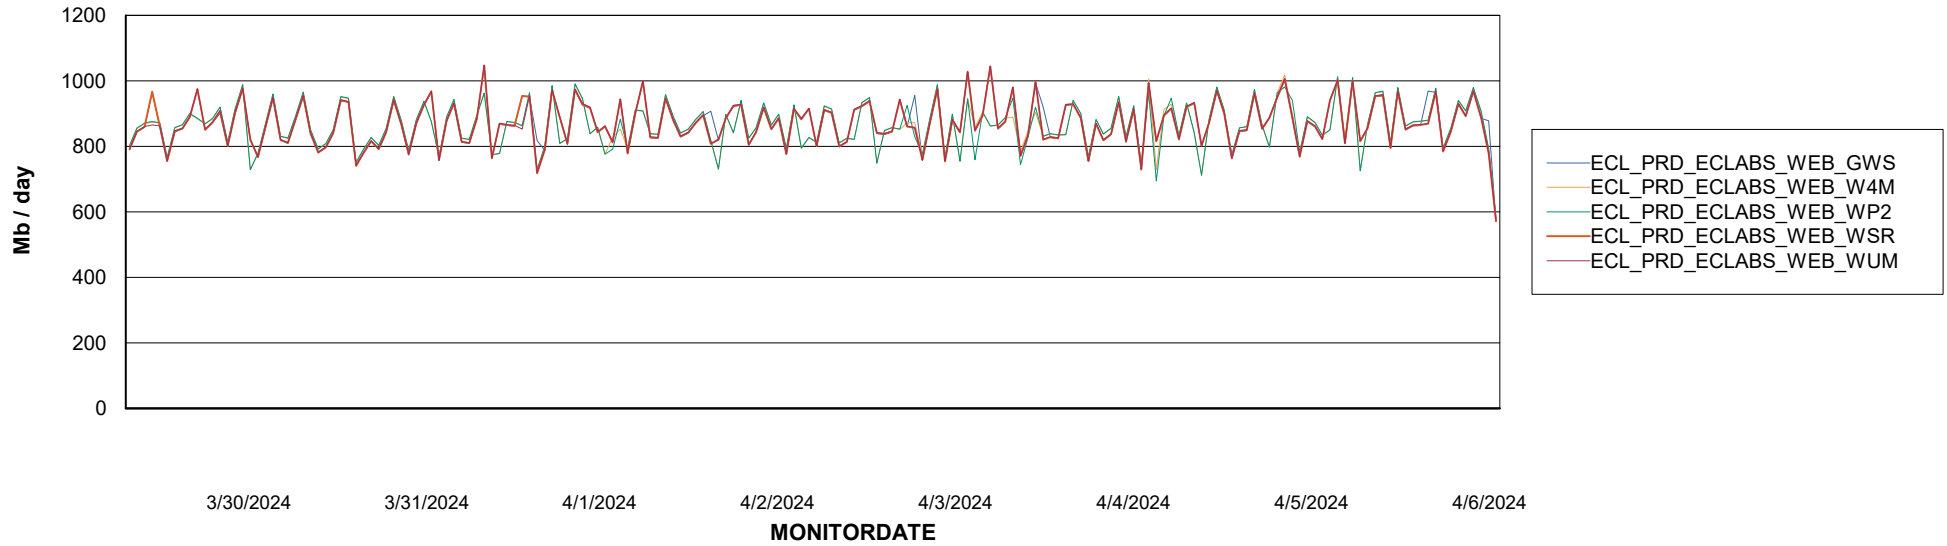

ABSSolute Web Component Services

Avg memory used per ABS Web component