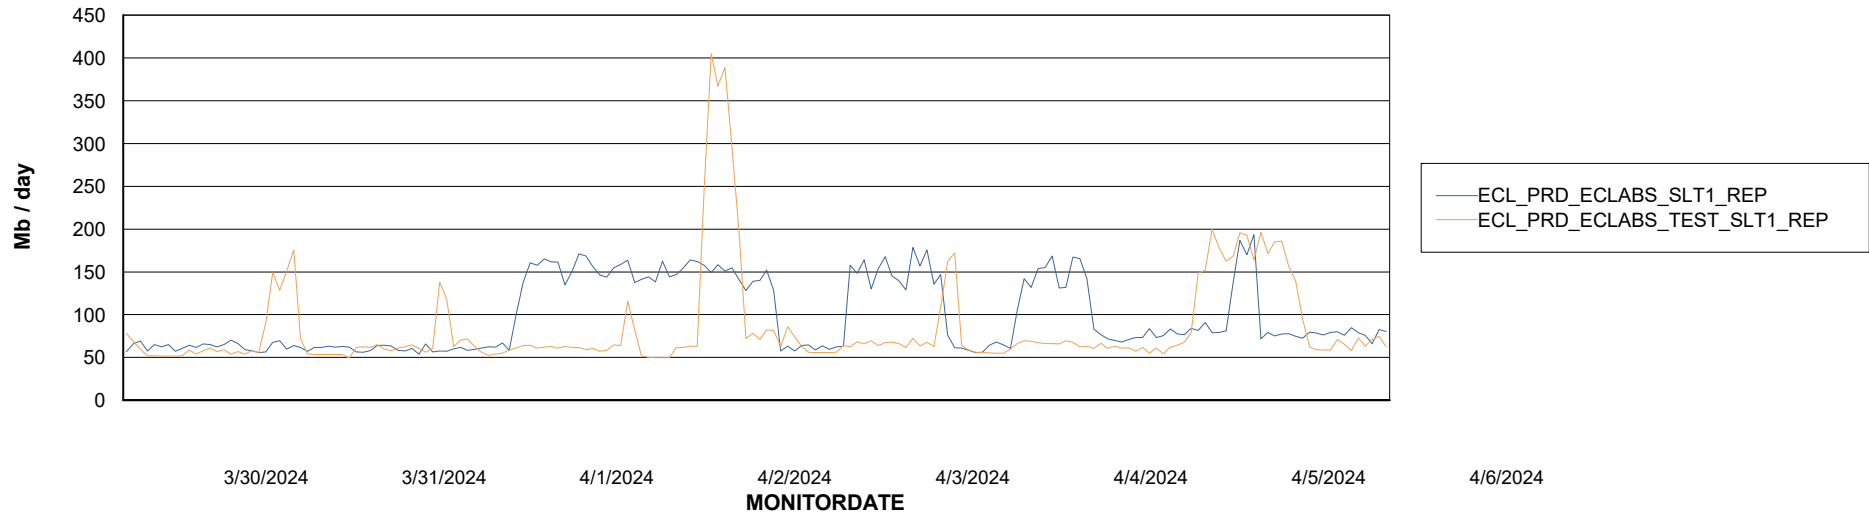

Avg memory used per ABS Server Service

Avg users per day per ABS server

Weekly SLA Customer Report

Customer ECL_Production
Database ID 156

ABSSolute Application ReportServer Services

Avg memory used per ReportServer Service