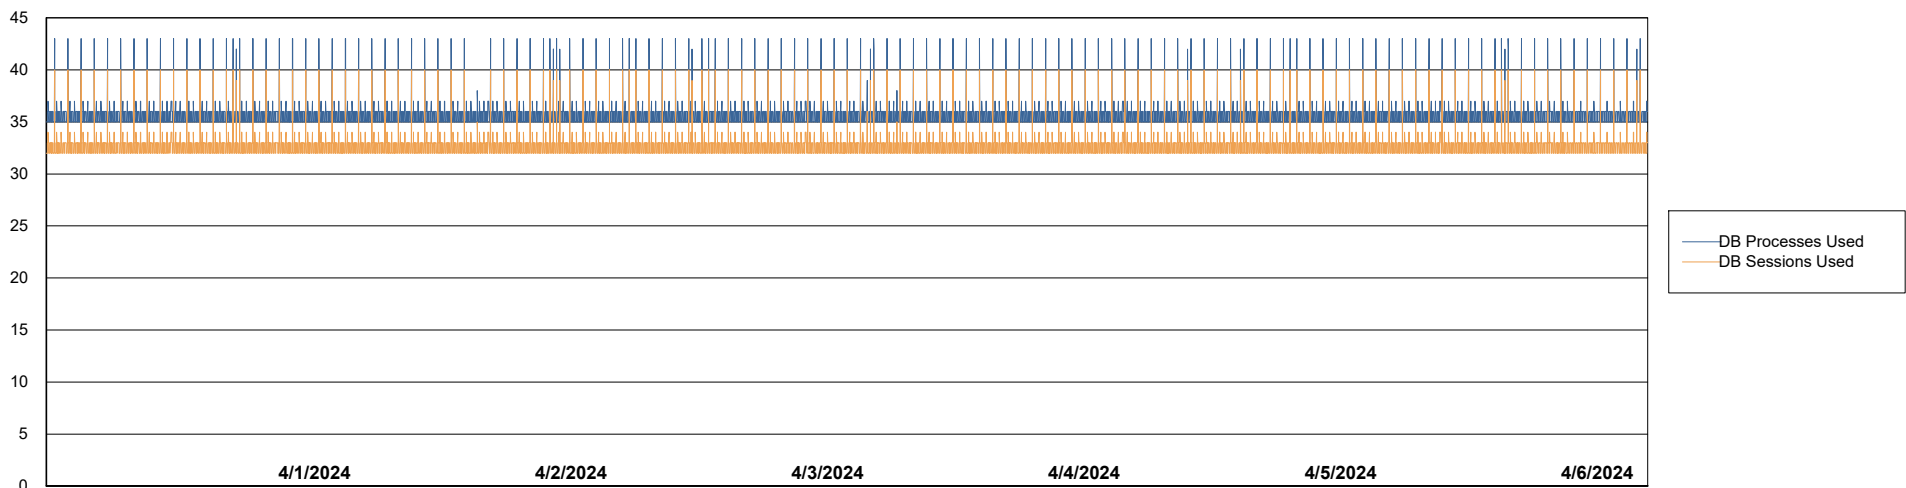

Weekly SLA Customer Report

Customer ECL_Production
Database ID 156

Database Performance ECL_PRD_ECLABS_ABS1

Weekly SLA Customer Report

Customer ECL_Production
Database ID 156

Database Performance ECL_PRD_ECLABS-TEST_HSBABS1

DB Processes Max 1,000

Weekly SLA Customer Report

Customer ECL_Production
 Database ID 156

DATABASE SIZE ECL_PRD_ECLABS_ABS1

Database growth over last month

Database Tablespace ECL_PRD_ECLABS_ABS1

| Date | Tablespace Name | Filesize (Gb) | Usedsize (Gb) | Percentage free |
|-----------|-----------------|---------------|---------------|-----------------|
| 4/6/2024 | ABSDATA | 81 | 58 | 28 |
| | INDX | 10 | 7 | 35 |
| 4/5/2024 | ABSDATA | 81 | 58 | 28 |
| | INDX | 10 | 7 | 35 |
| 4/4/2024 | ABSDATA | 81 | 58 | 28 |
| | INDX | 10 | 7 | 35 |
| 4/3/2024 | ABSDATA | 81 | 58 | 28 |
| | INDX | 10 | 7 | 35 |
| 4/2/2024 | ABSDATA | 81 | 58 | 28 |
| | INDX | 10 | 7 | 35 |
| 4/1/2024 | ABSDATA | 81 | 58 | 29 |
| | INDX | 10 | 7 | 35 |
| 3/31/2024 | ABSDATA | 81 | 58 | 29 |
| | INDX | 10 | 7 | 35 |