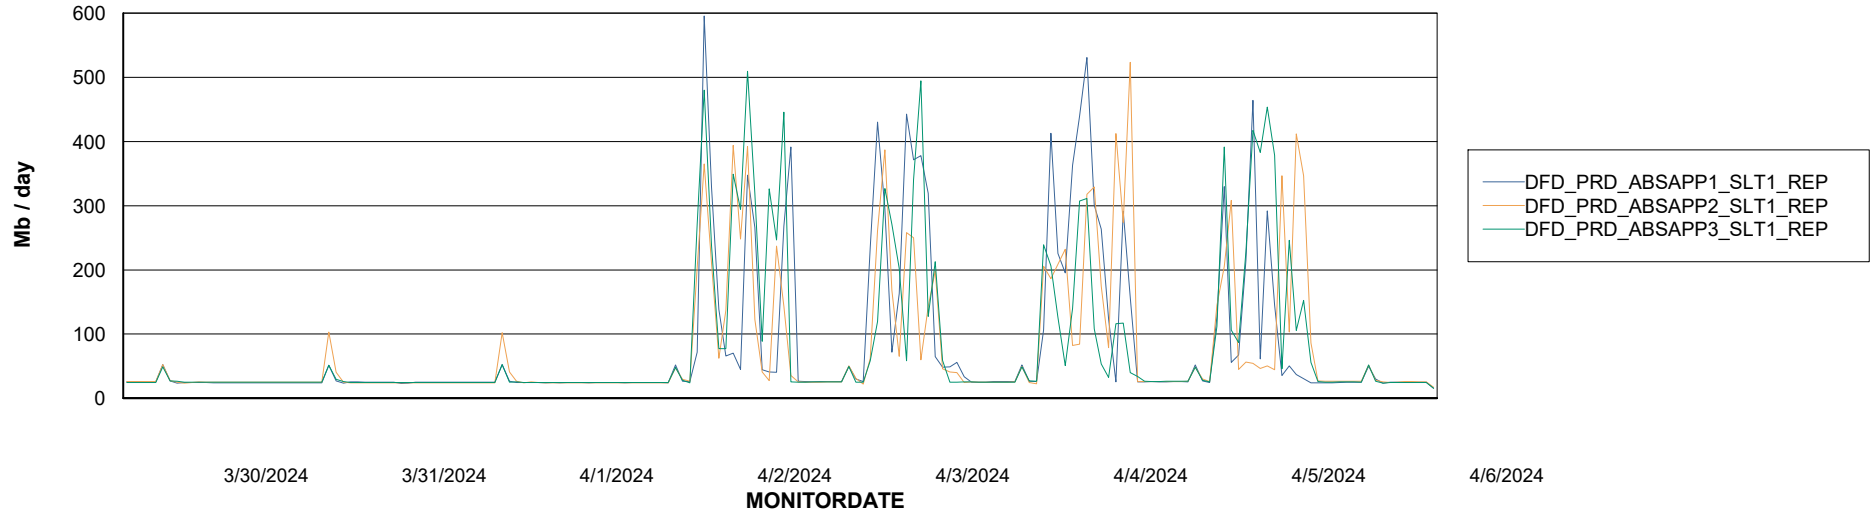

ABSSolute Application ReportServer Services

Avg memory used per ReportServer Service