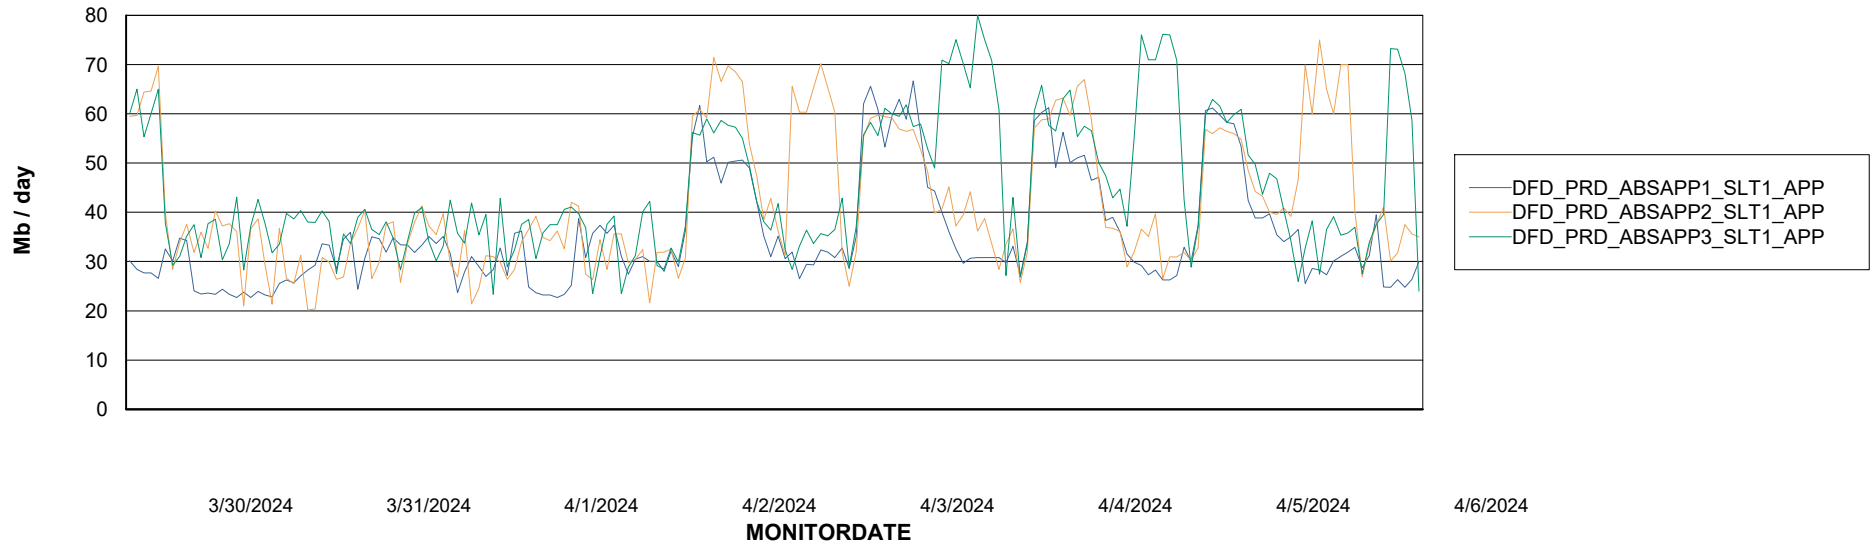

ABSSolute Application Server Services

Avg memory used per ABS Server Service