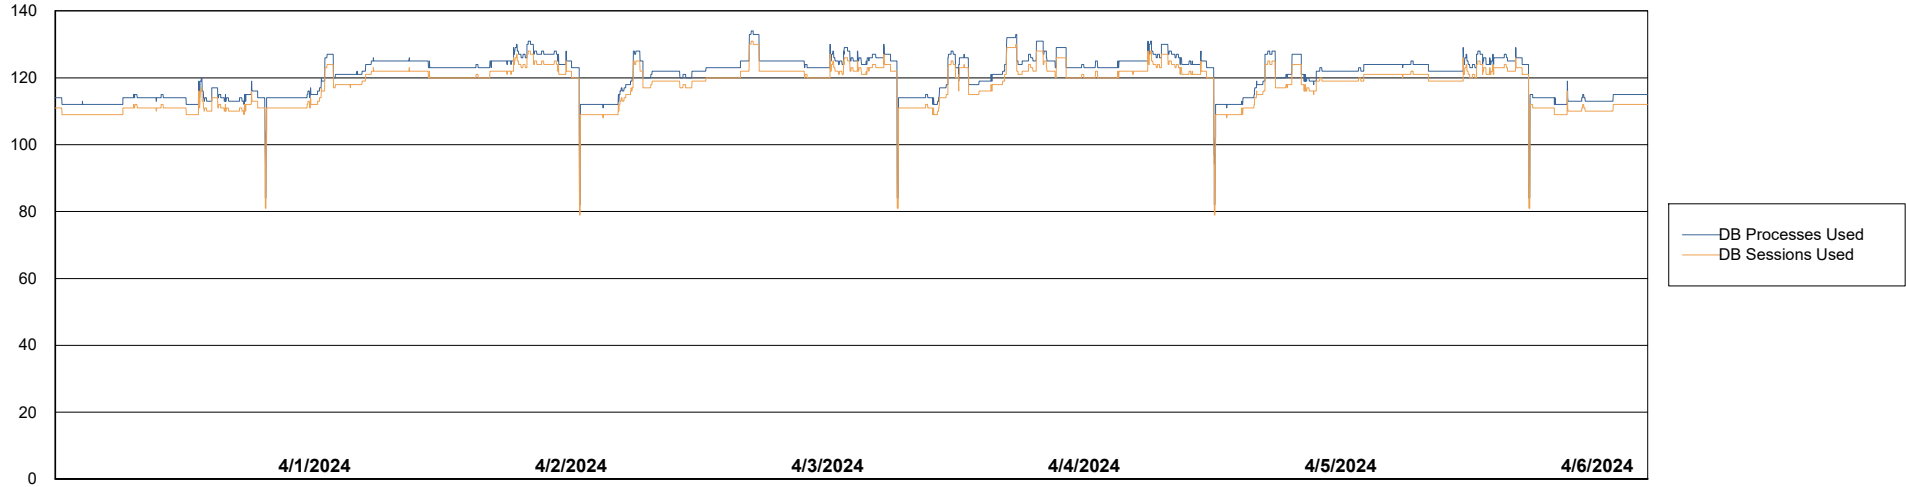

Database Performance DFD_PRD_S-S-ORACLE01-F_ABS1

DB Processes Max 4
DB Processes Max 600