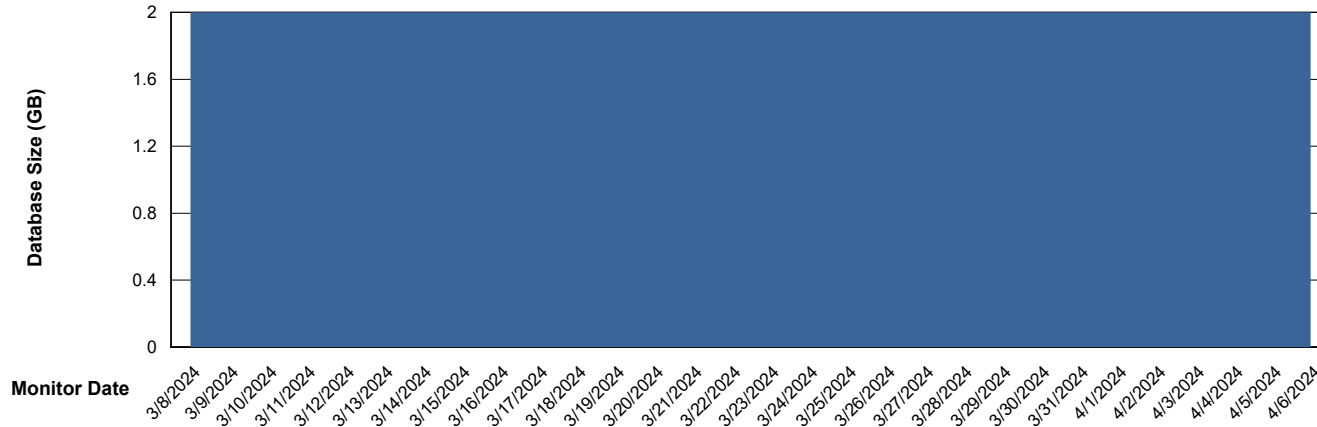

DB Processes Max 4
DB Processes Max 600

Weekly SLA Customer Report

Customer DFD_Production
Database ID 39

DATABASE SIZE DFD_PRD_S-S-ABSBI-V_ABS1

Database growth over last month

DATABASE SIZE DFD_PRD_S-S-ORACLE01-F_ABS1