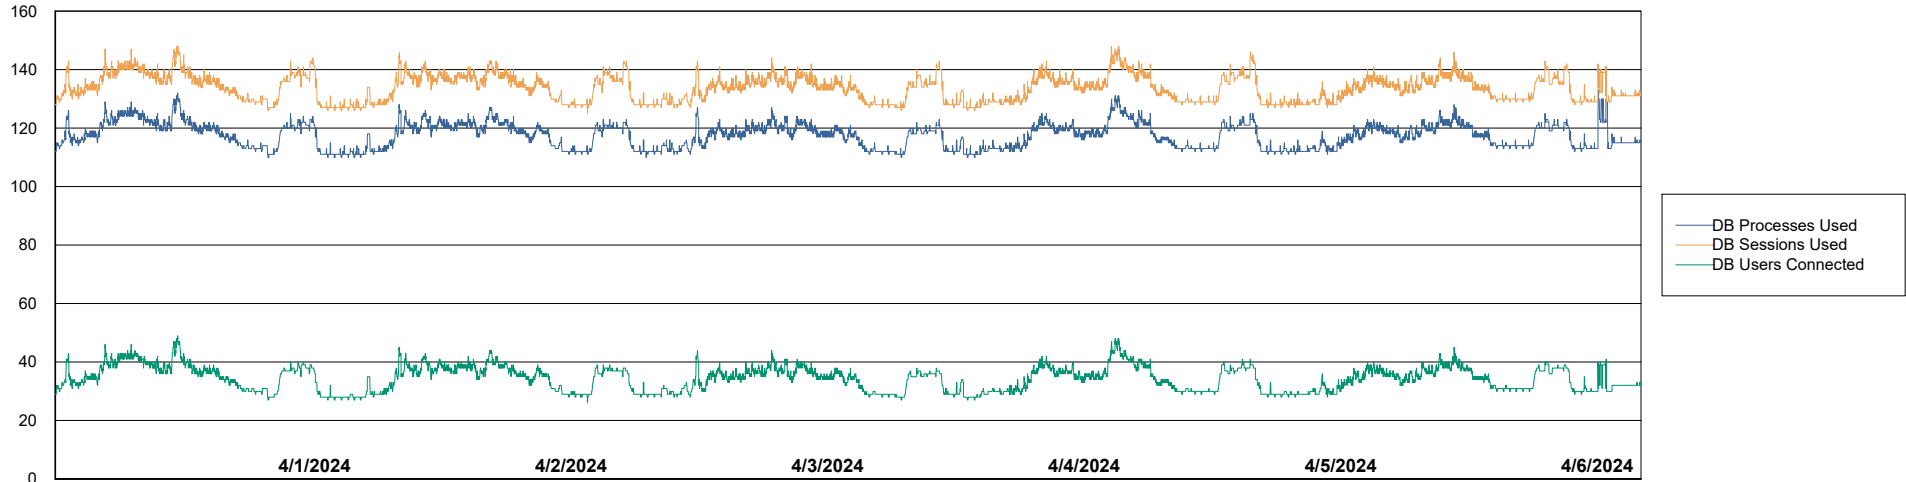

Database Performance CUS_PRD_ABSDB1_ABS1