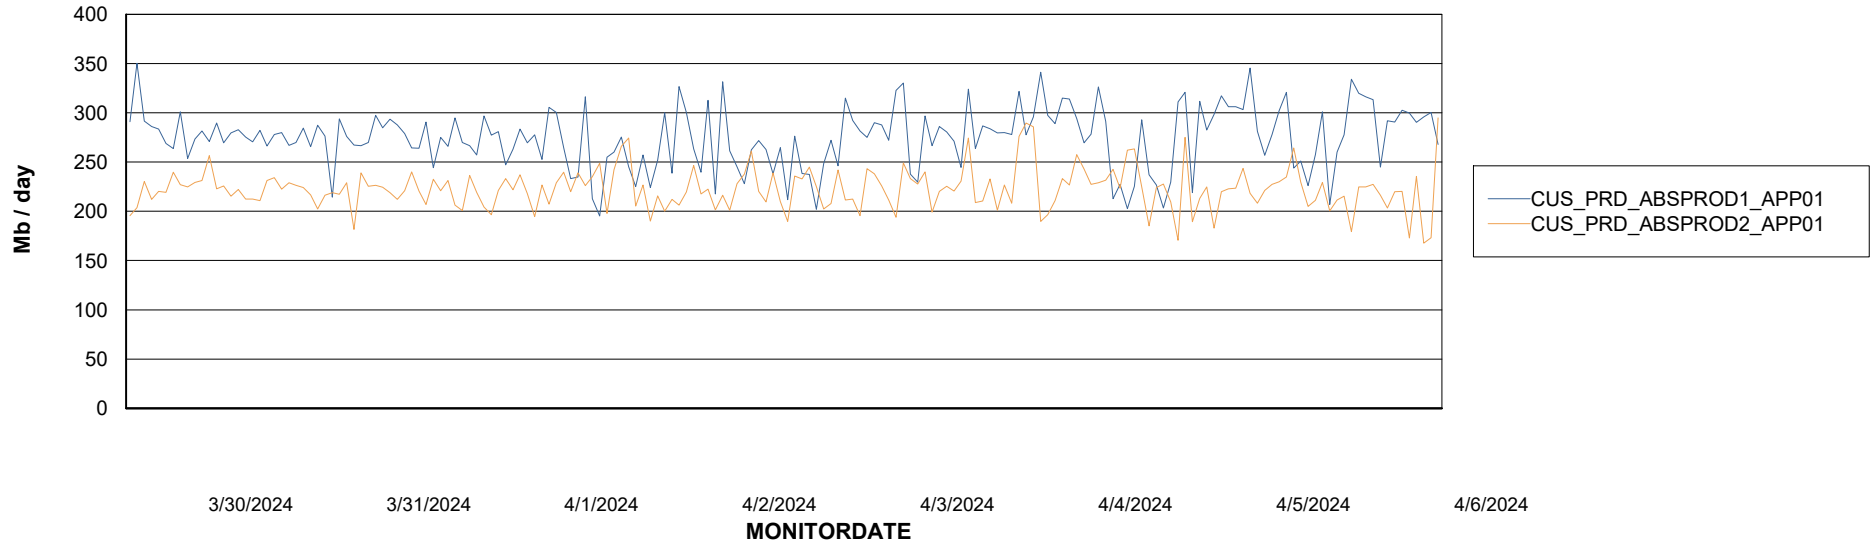

ABSSolute Application Server Services

Avg memory used per ABS Server Service