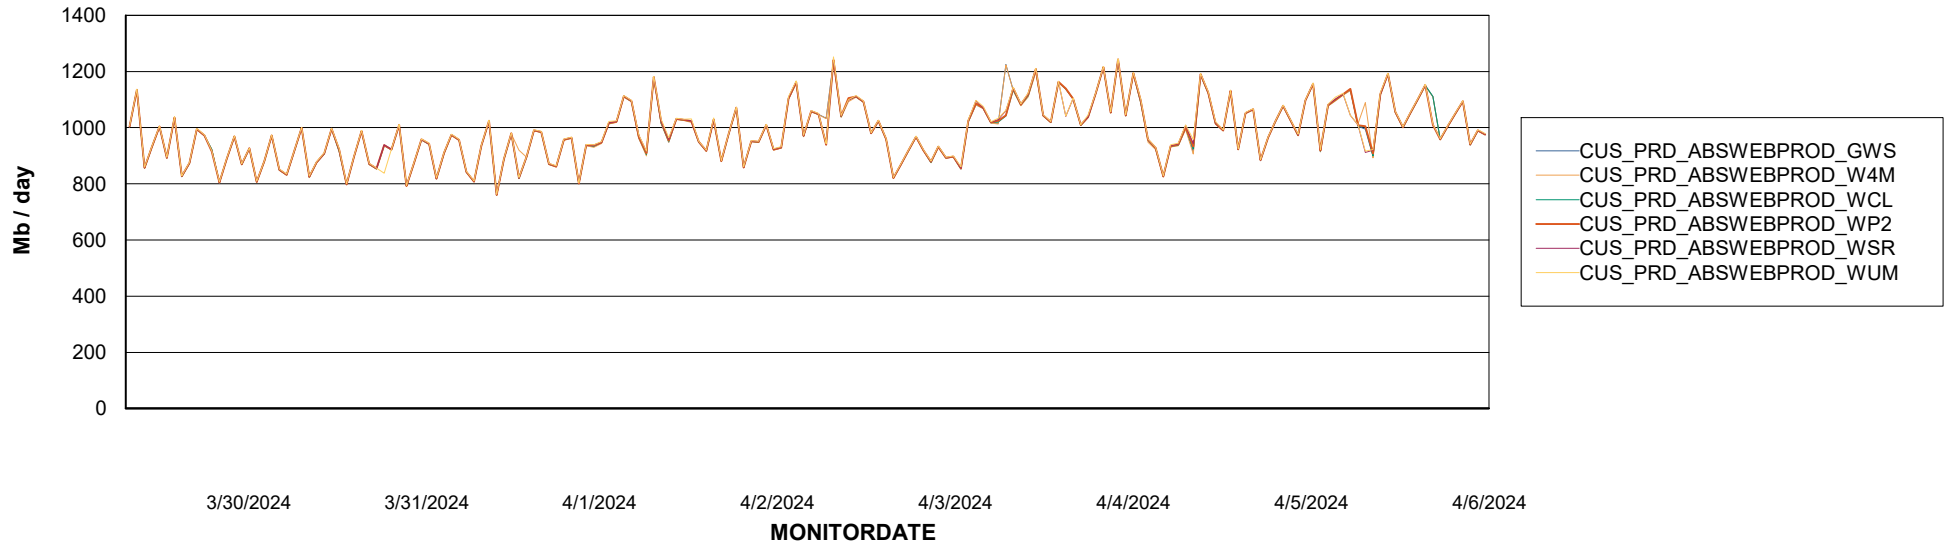

Avg memory used per ReportServer Service

Weekly SLA Customer Report

Customer CUS_Production (24/7)
Database ID 131

ABSSolute Web Component Services

Avg memory used per ABS Web component

Weekly SLA Customer Report