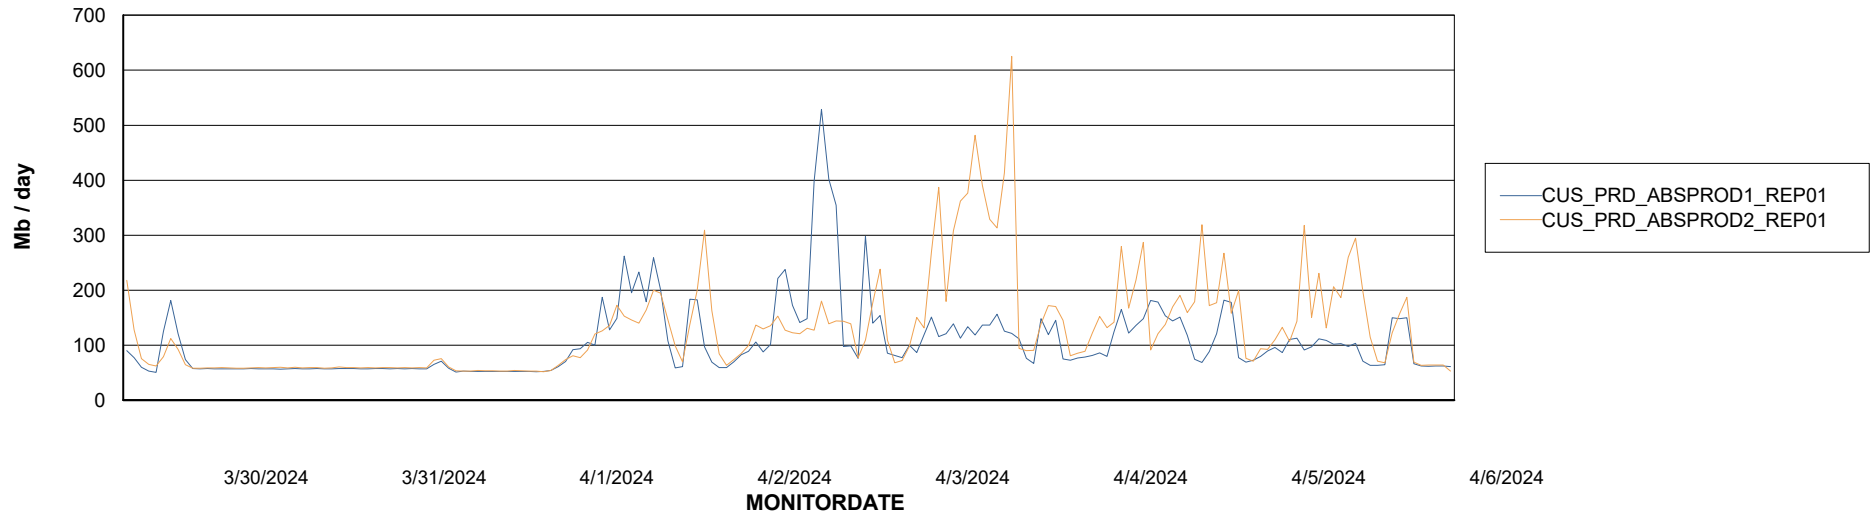

ABSSolute Application ReportServer Services

Avg memory used per ReportServer Service