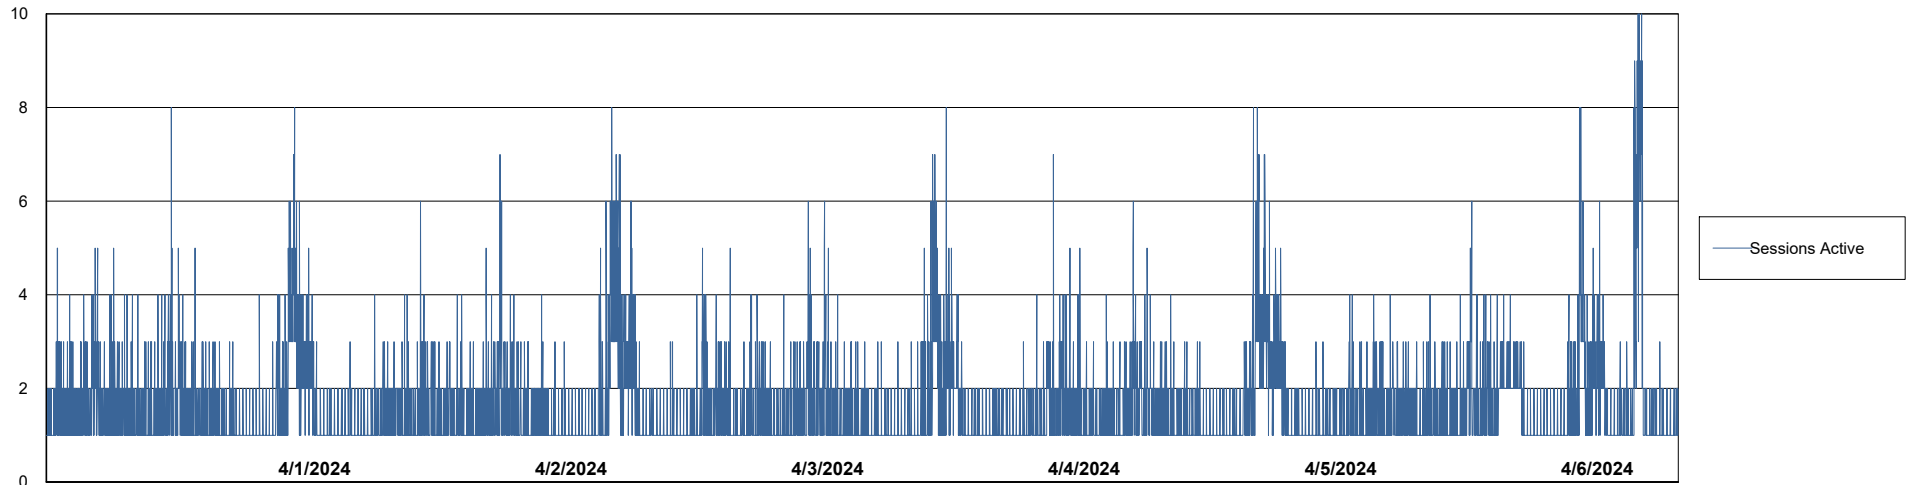

Weekly SLA Customer Report

Customer CUS_Production (24/7)
Database ID 131

Harddisk Usage CUS_PRD_ABSWEBPROD

	Free disk space on C: (%)	Total disk space on C: (Gb)	Used disk space on C: (Gb)
4/6/2024	89	199	21
4/5/2024	89	199	21
4/4/2024	89	199	21
4/3/2024	89	199	21
4/2/2024	90	199	21
4/1/2024	90	199	21
3/31/2024	90	199	21

Weekly SLA Customer Report

Customer CUS_Production (24/7)
Database ID 131

Database Performance CUS_PRD_ABSDB1_ABS1

Weekly SLA Customer Report

Customer CUS_Production (24/7)
Database ID 131

Database Performance CUS_PRD_ABSDB2_HSBABS1