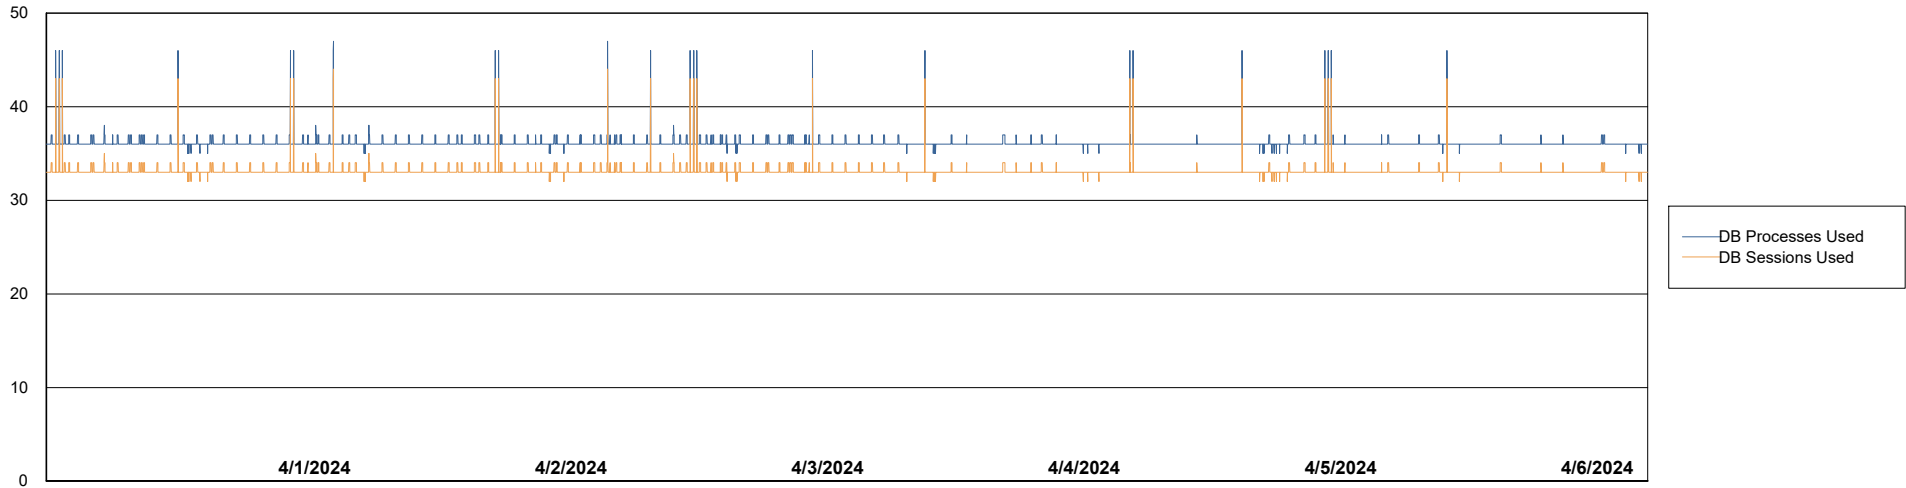

Database Performance CUS_PRD_ABSDB2_HSBABS1

DB Processes Max 1,000