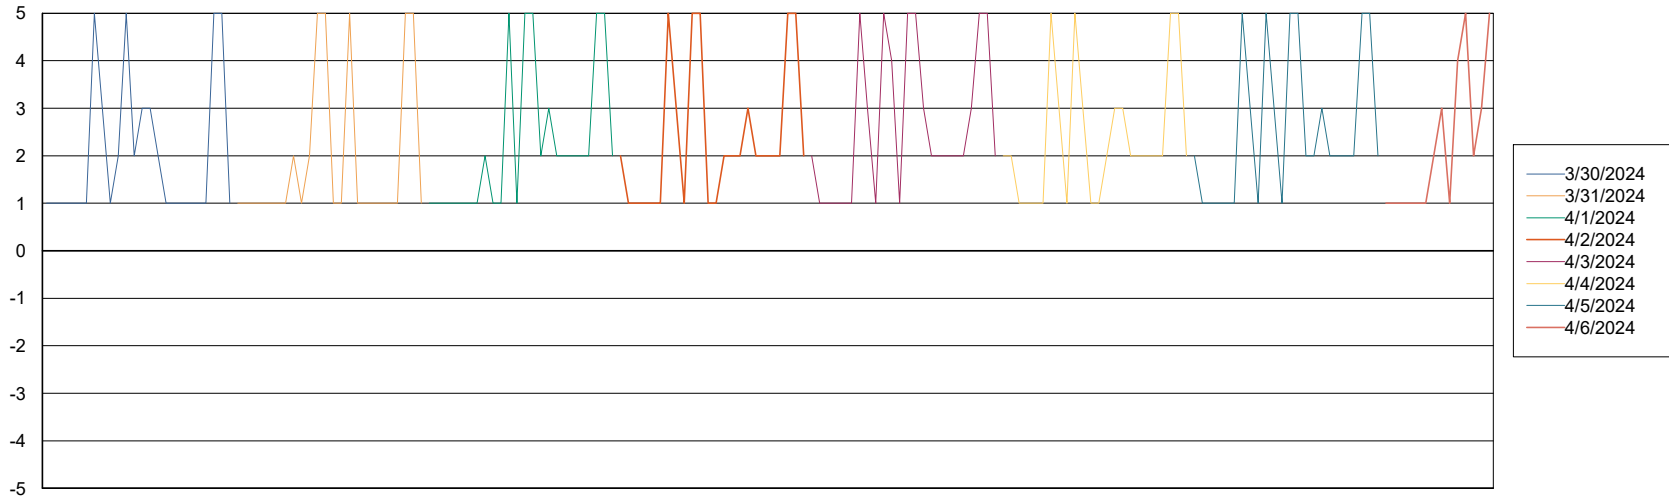

Recovery lag for last 7 days