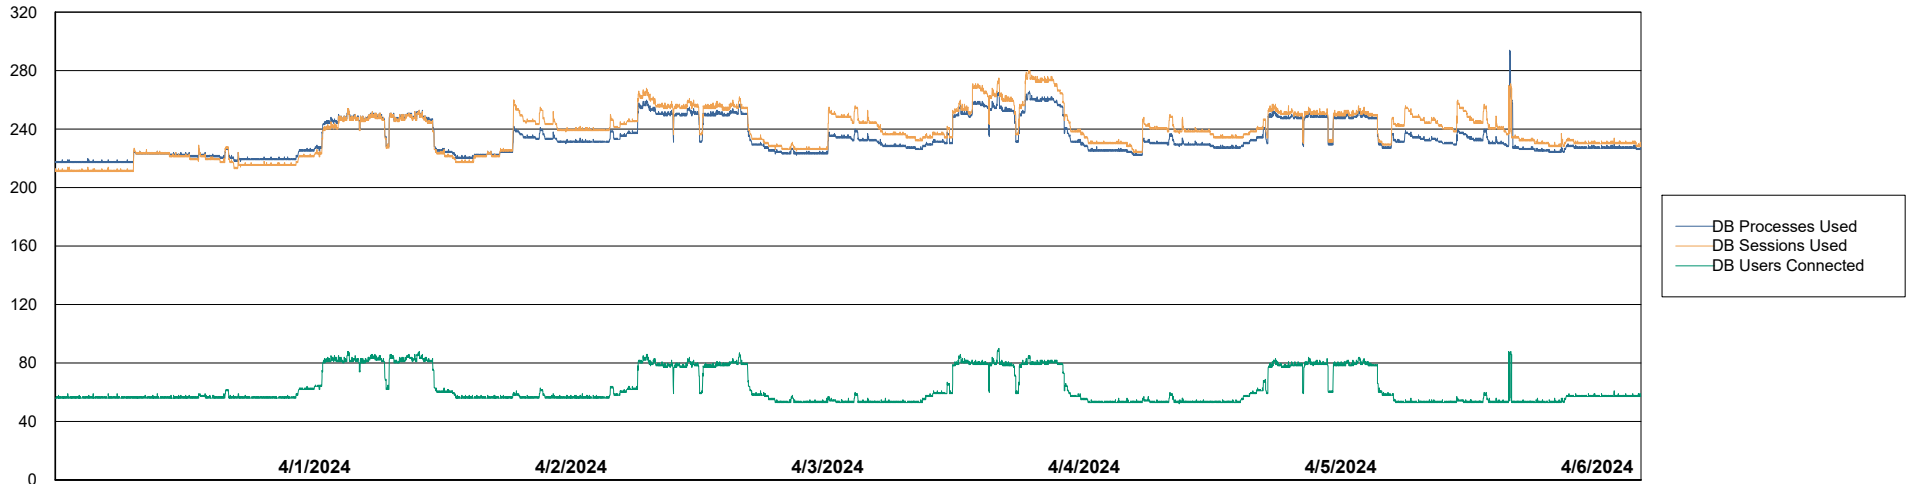

Database Performance CLO_PRD_CLO-ORA01_ABS1