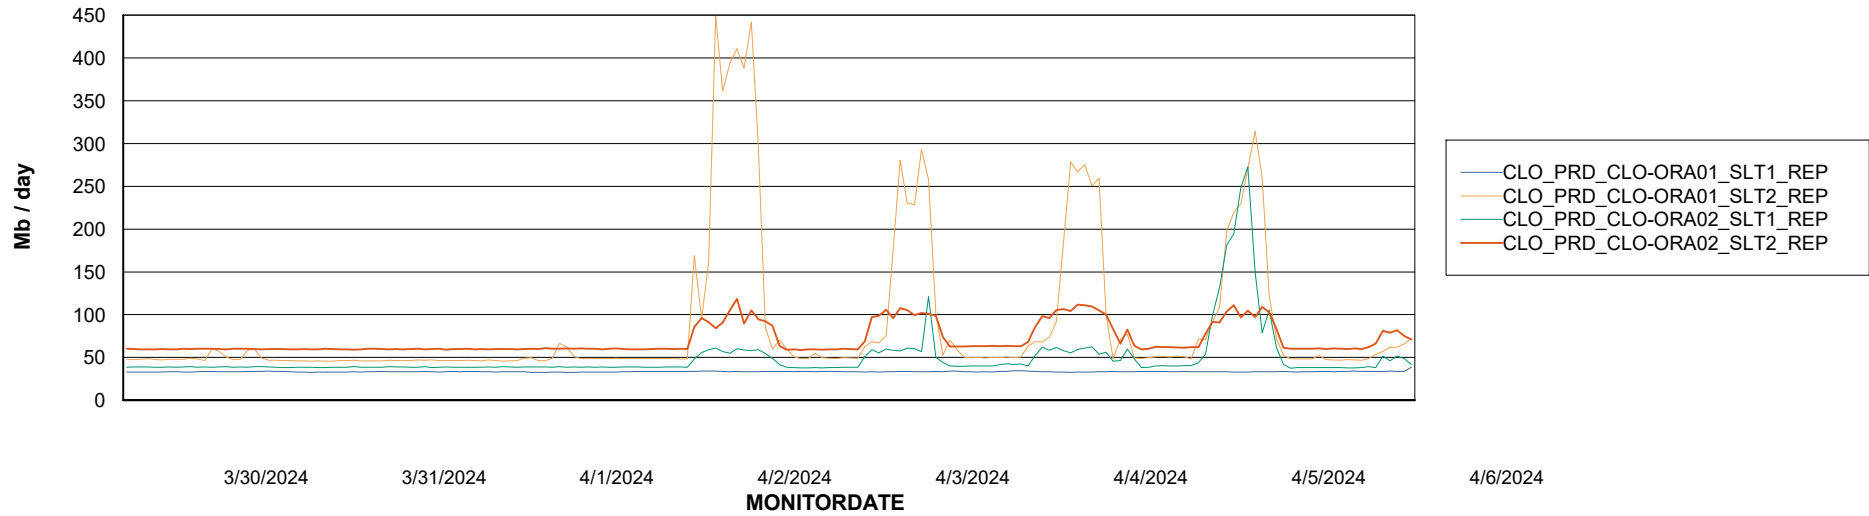

ABSSolute Application ReportServer Services

Avg memory used per ReportServer Service