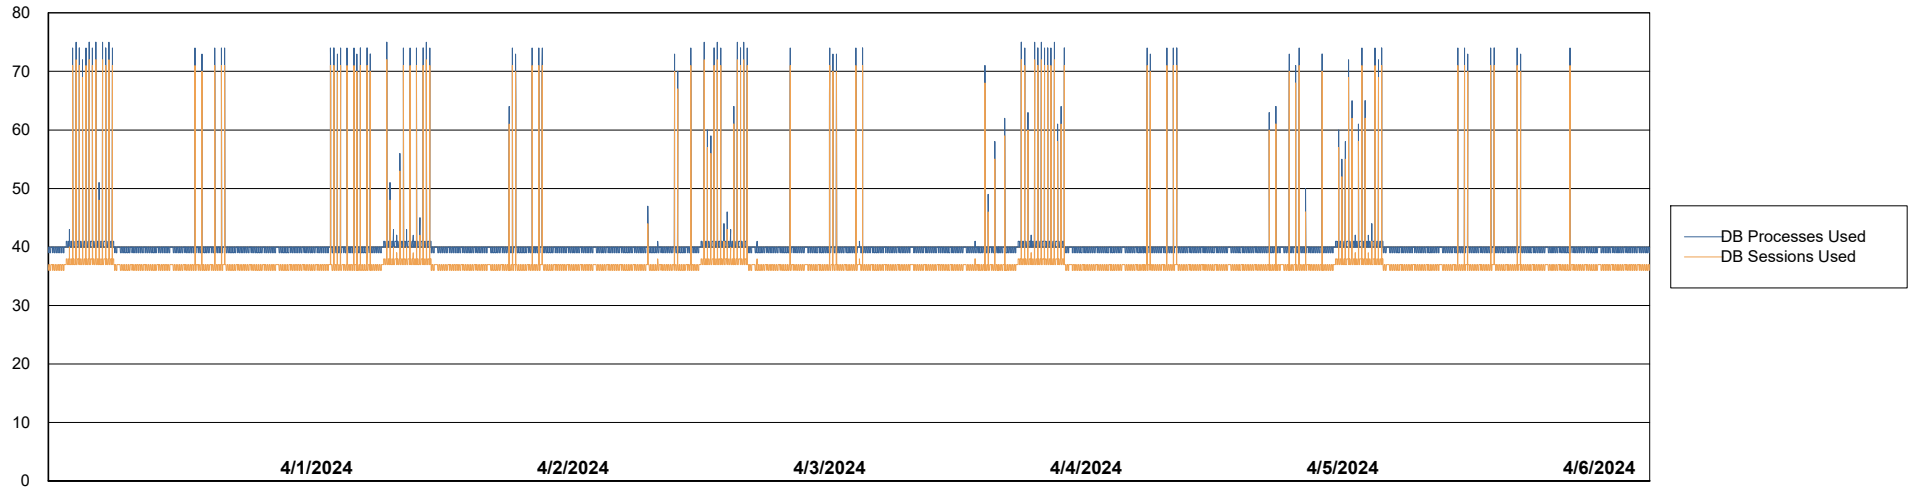

Database Performance CLO_PRD_CLO-ORA02_HSBABS1

DB Processes Max 1,000