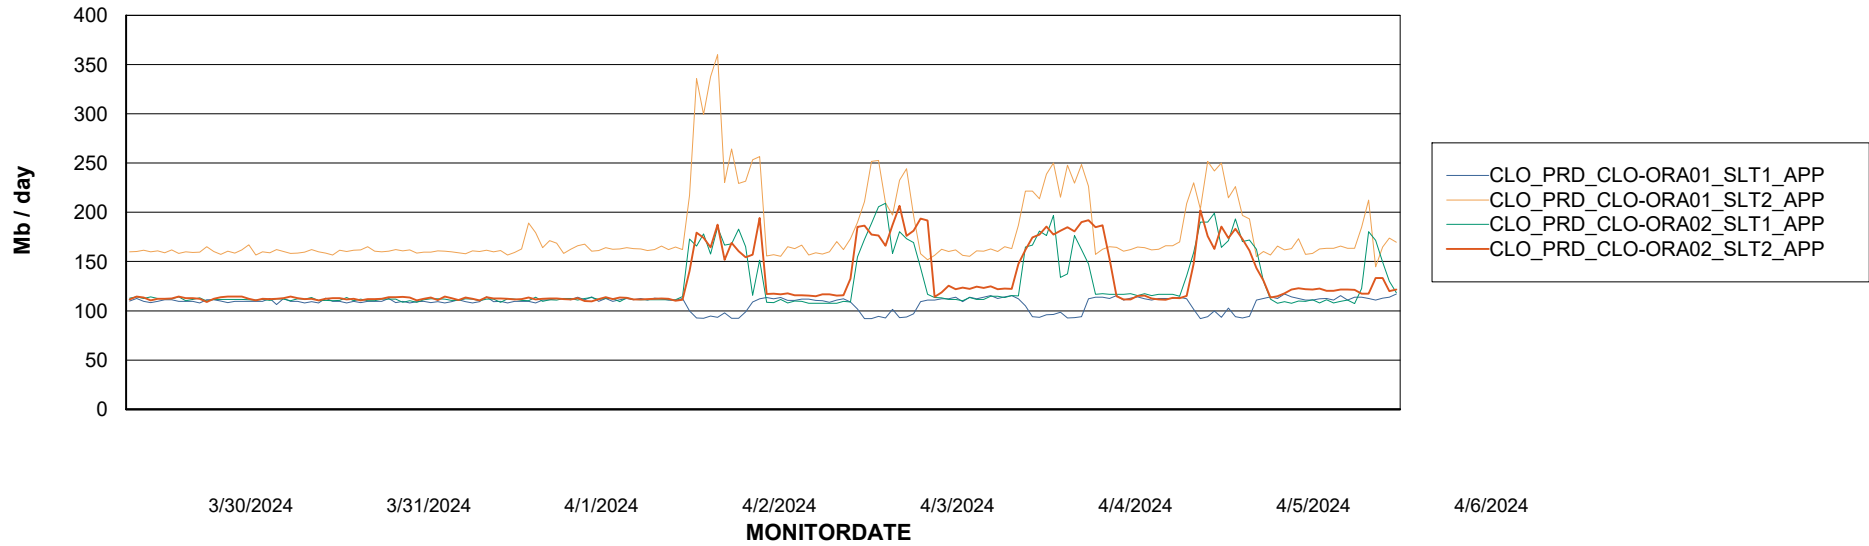

ABSSolute Application Server Services

Avg memory used per ABS Server Service