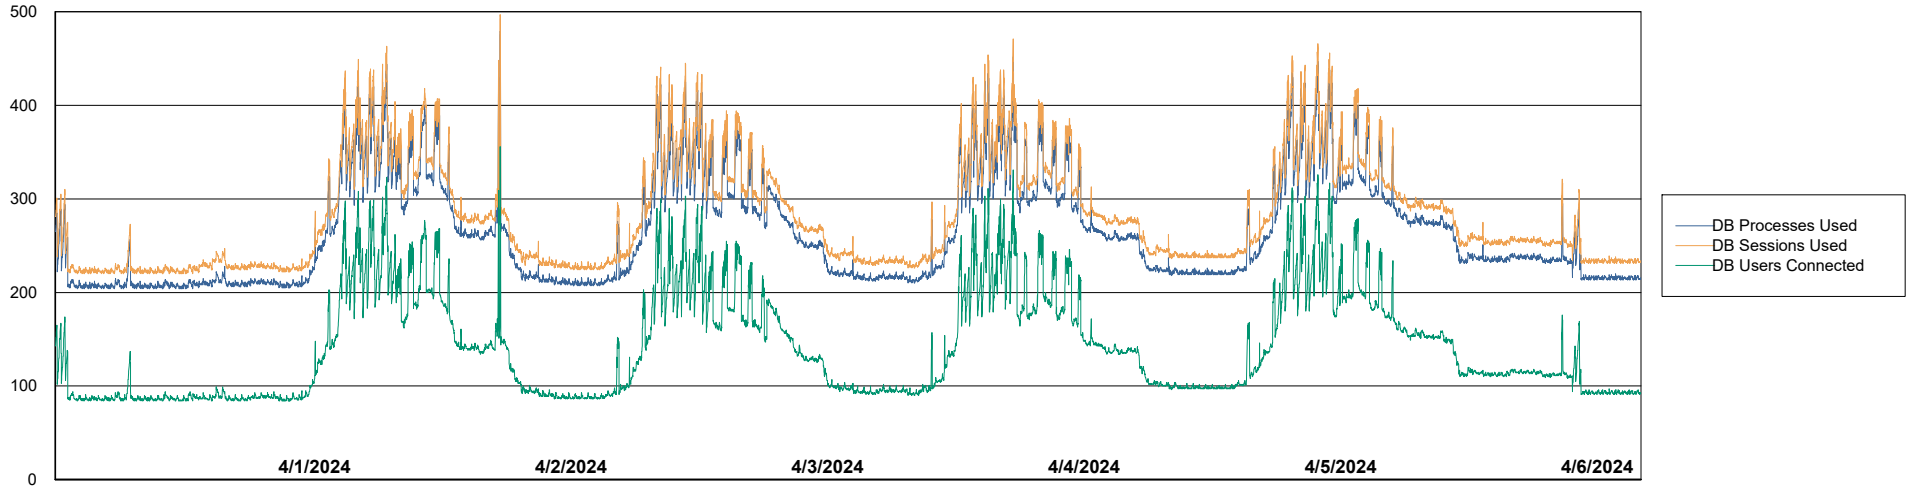

Weekly SLA Customer Report

Customer BNL_Production
Database ID 83

Database Performance BNLDB_Production

Weekly SLA Customer Report

Customer BNL_Production
Database ID 83

Database Performance BNLDB_Standby

DB Processes Max 0
DB Processes Max 1,000
DB Processes Max 4