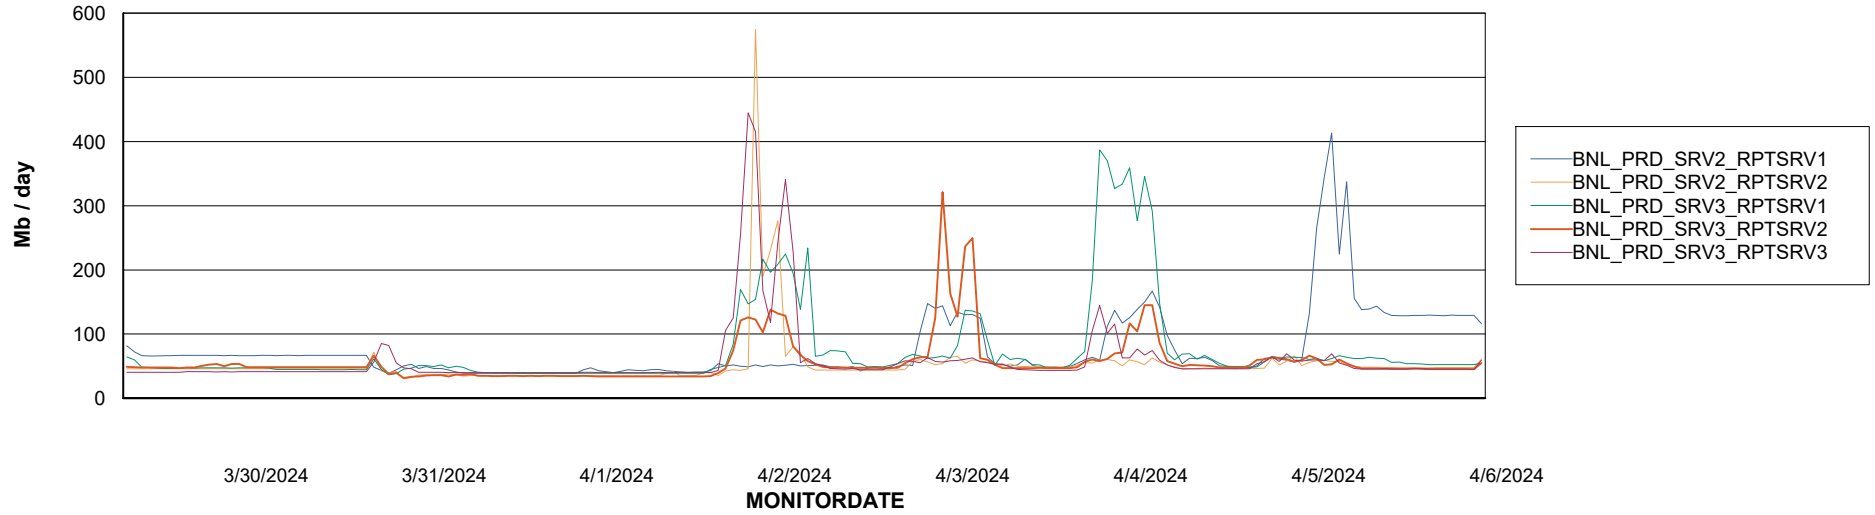

Avg memory used per ABS Server Service

Avg users per day per ABS server

Weekly SLA Customer Report

Customer BNL_Production
Database ID 83

ABSolute Web Component Services

Avg memory used per ReportServer Service