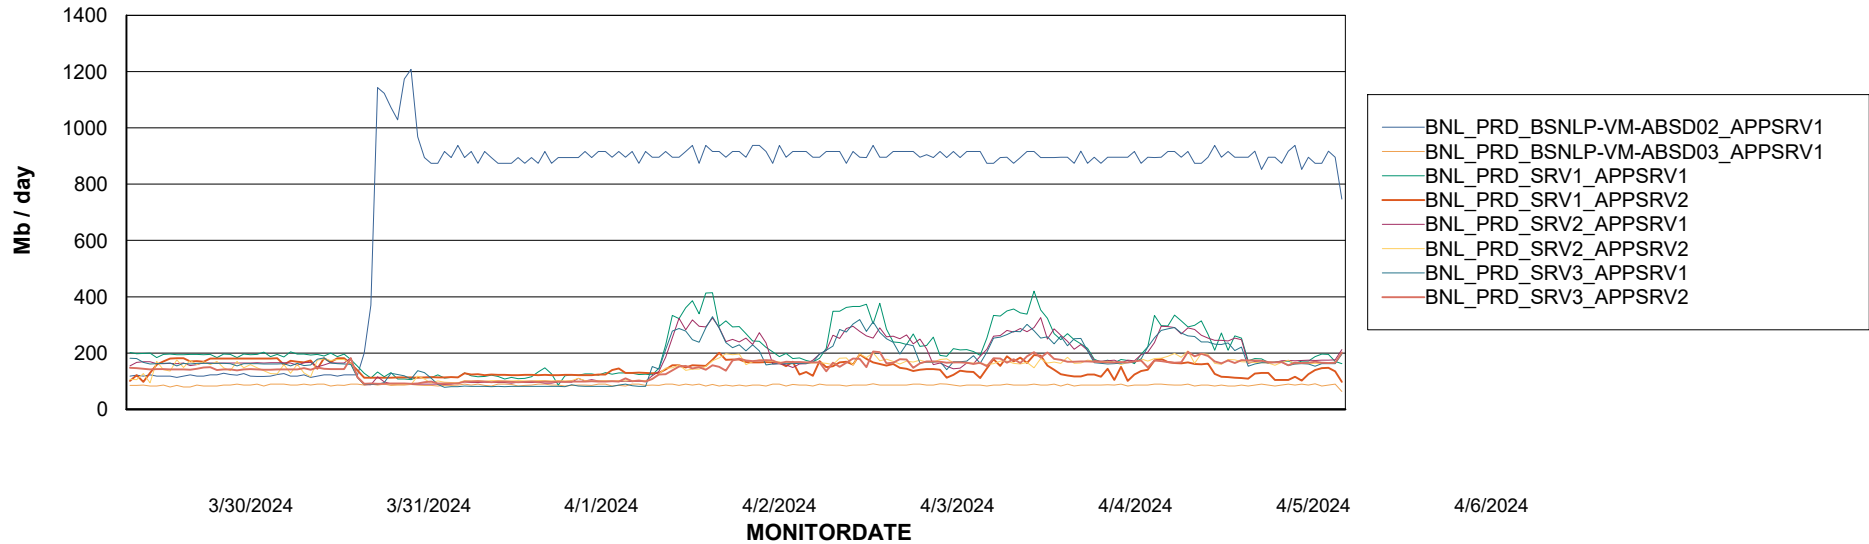

ABSSolute Application Server Services

Avg memory used per ABS Server Service