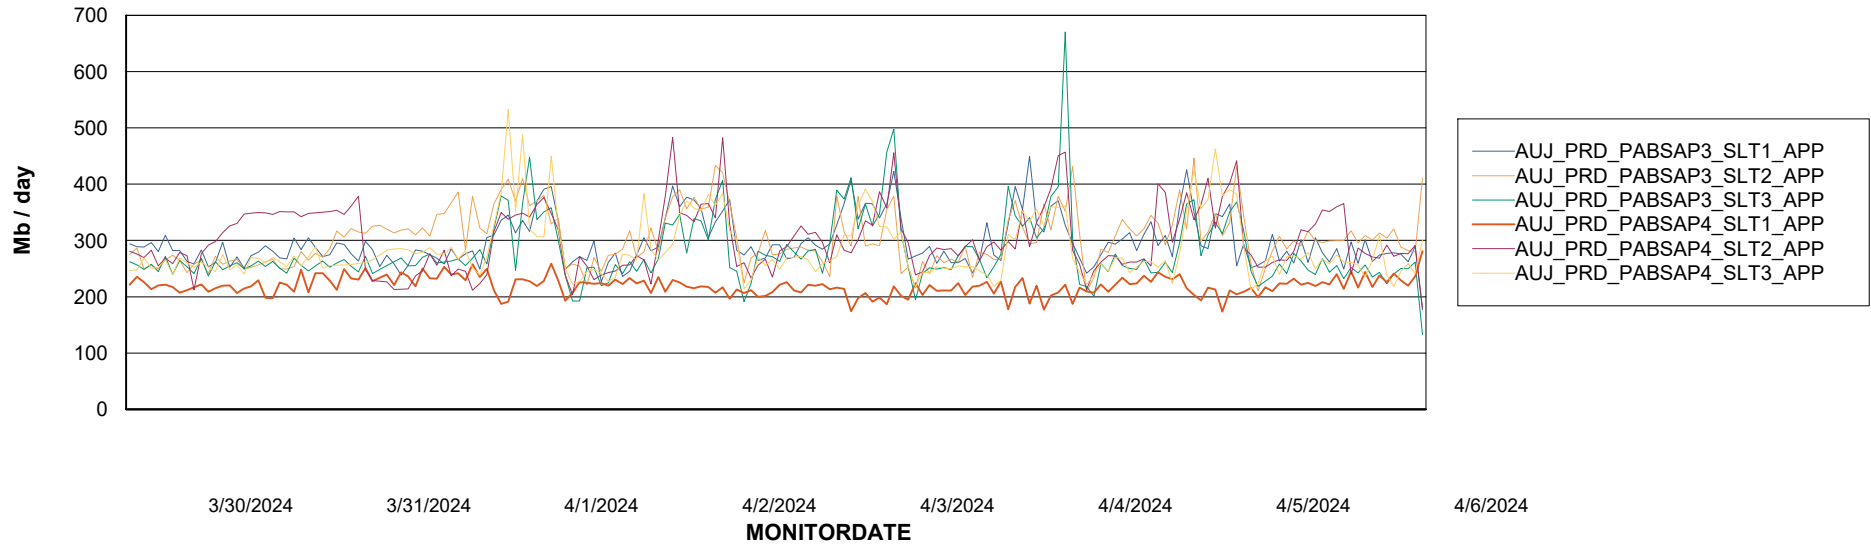

ABSSolute Application Server Services

Avg memory used per ABS Server Service