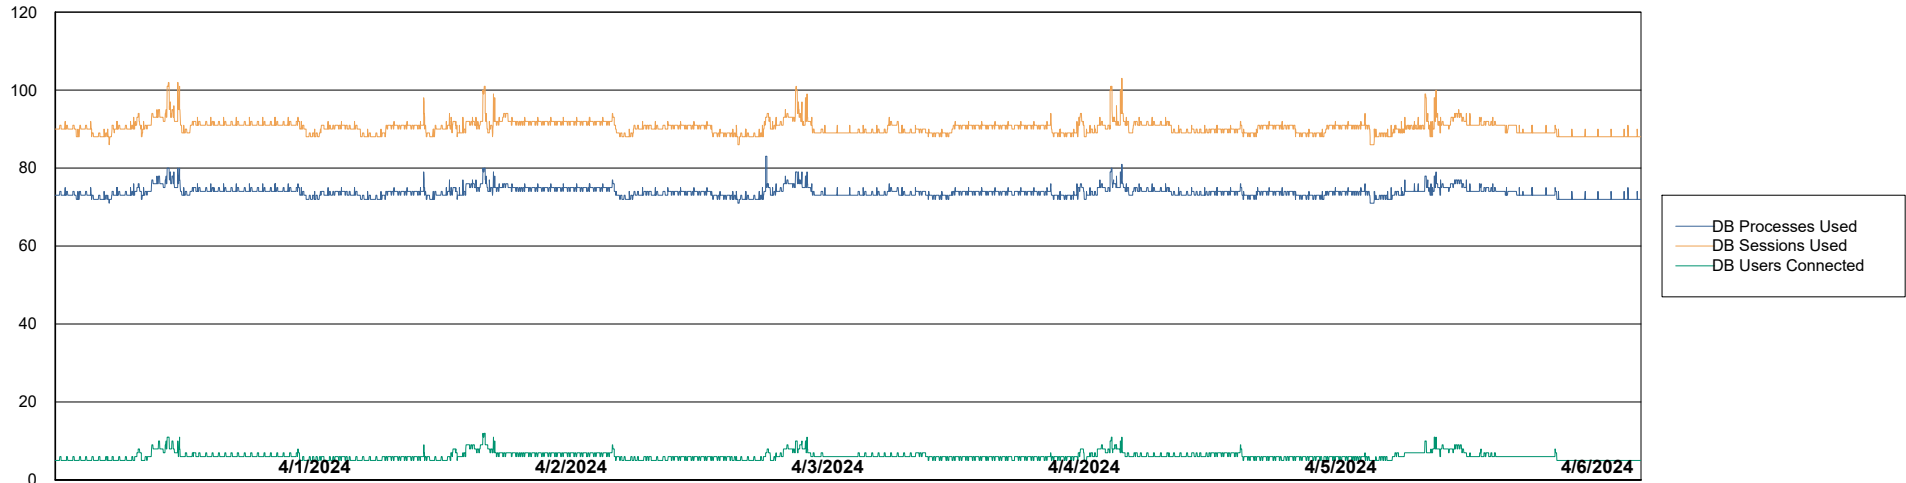

Weekly SLA Customer Report

Customer AUJ_Production
 Database ID 185

Harddisk Usage AUJ_PRD_PABSWEB1

	Free disk space on / (%)	Total disk space on / (Gb)	Used disk space on / (Gb)	Free disk space on /abs (%)	Total disk space on /abs (Gb)	Used disk space on /abs (Gb)	Free disk space on /boot (%)	Total disk space on /boot (Gb)	Used disk space on /boot (Gb)	Free disk space on /tmp (%)
4/6/2024	78	40	9	99	60	1	66	1	0	99
4/5/2024	78	40	9	99	60	1	66	1	0	99
4/4/2024	78	40	9	99	60	1	66	1	0	99
4/3/2024	78	40	9	99	60	1	66	1	0	99
4/2/2024	78	40	9	99	60	1	66	1	0	99
4/1/2024	78	40	9	99	60	1	66	1	0	99
3/31/2024	78	40	9	99	60	1	66	1	0	99

Weekly SLA Customer Report

Customer AUJ_Production
Database ID 185

Database Performance AUJ_BI2_DB

Weekly SLA Customer Report

Customer AUJ_Production
Database ID 185

Database Performance AUJ_DB2_Primary

Weekly SLA Customer Report