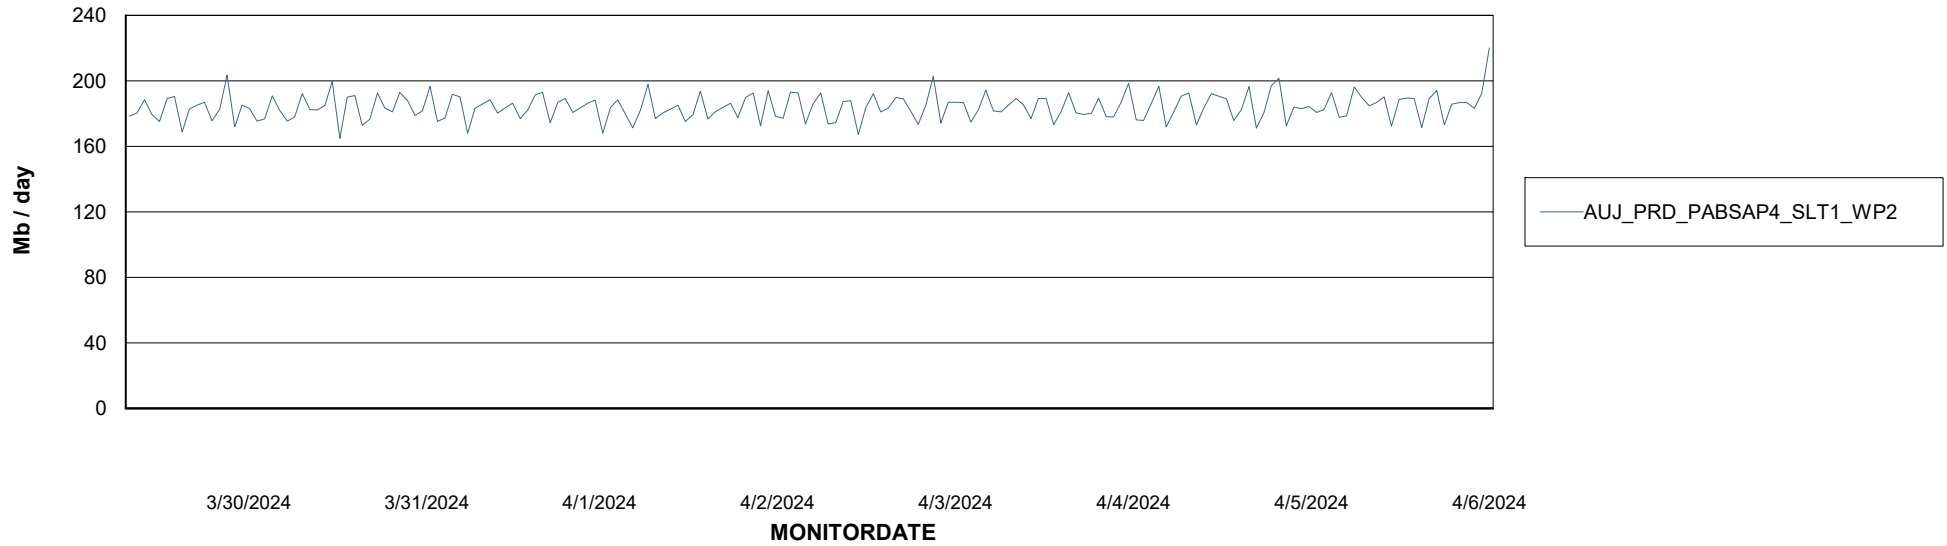

ABSSolute Application ReportServer Services

Avg memory used per ReportServer Service

Weekly SLA Customer Report

Customer AUJ_Production
Database ID 185

ABSSolute Web Component Services

Avg memory used per ABS Web component