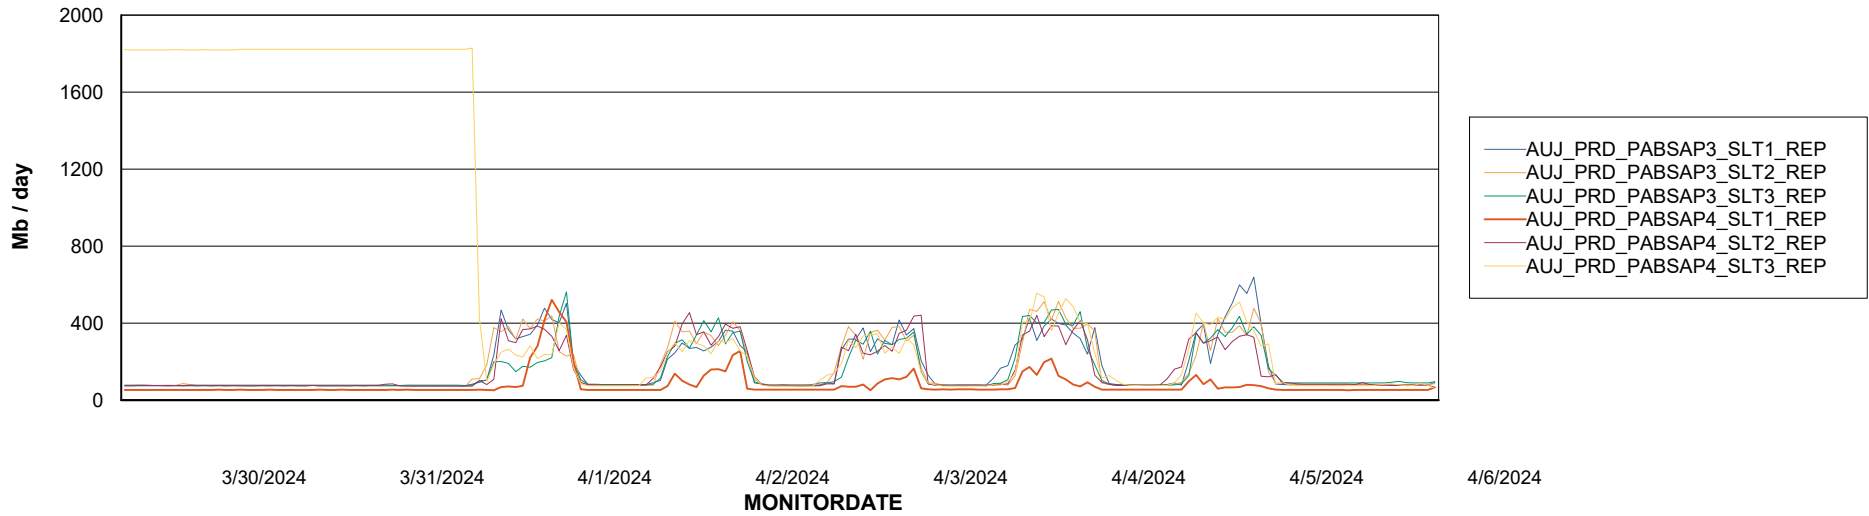

ABSSolute Application ReportServer Services

Avg memory used per ReportServer Service