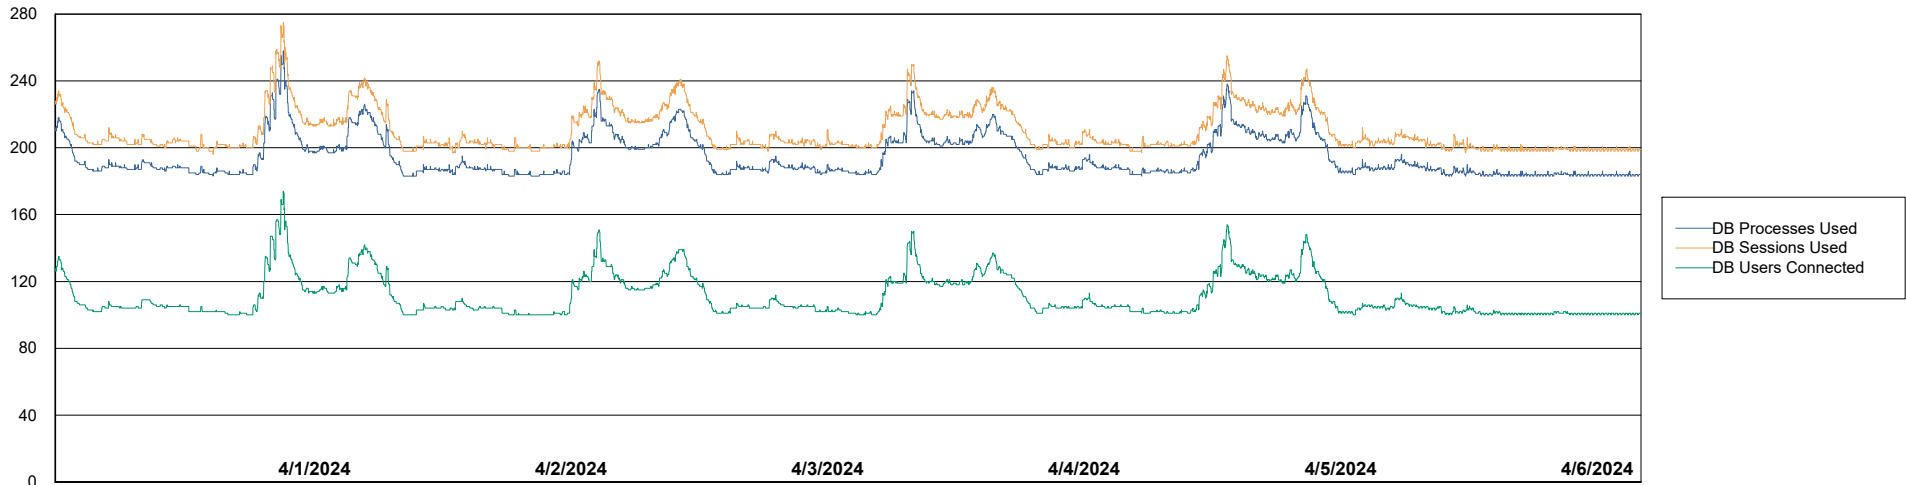

Weekly SLA Customer Report

Customer AUJ_Production
Database ID 185

Database Performance AUJ_BI2_DB

Weekly SLA Customer Report

Customer AUJ_Production
Database ID 185

Database Performance AUJ_DB2_Primary

Weekly SLA Customer Report