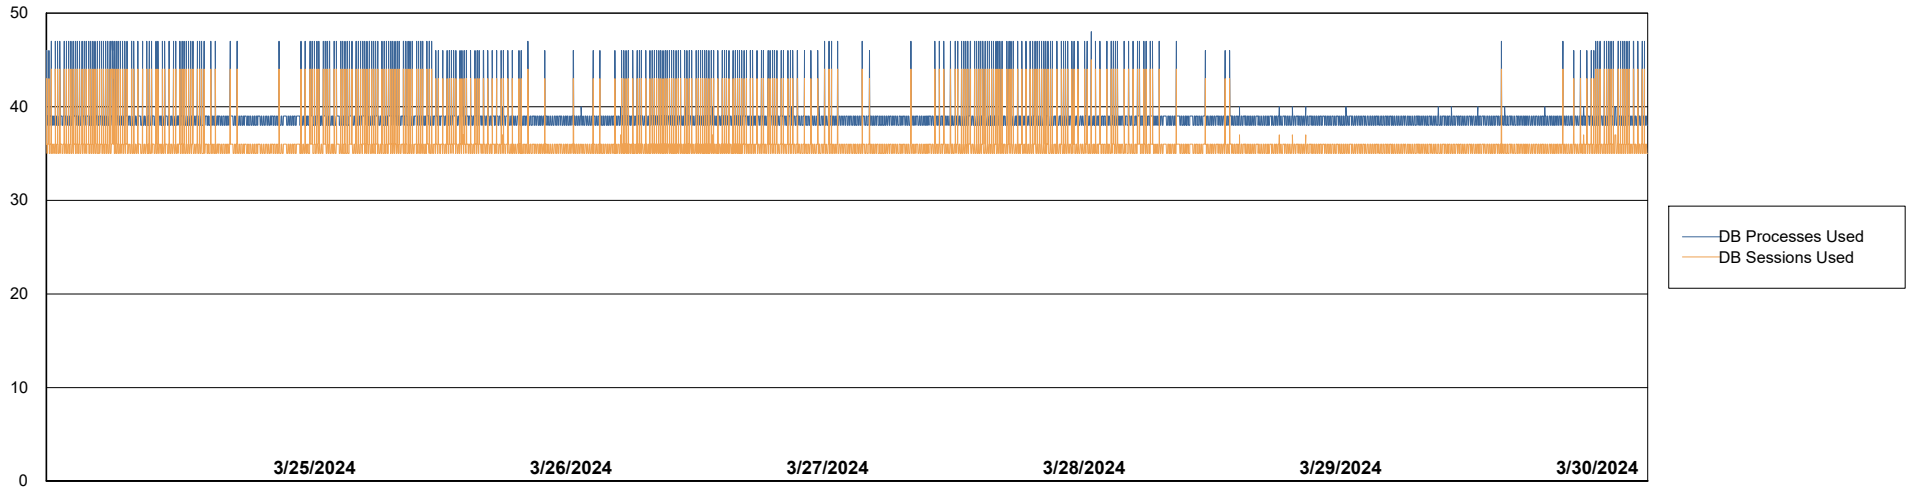

Database Performance VOS_PRD_ABSORA2-2022_HSBABS1

DB Processes Max 1,000