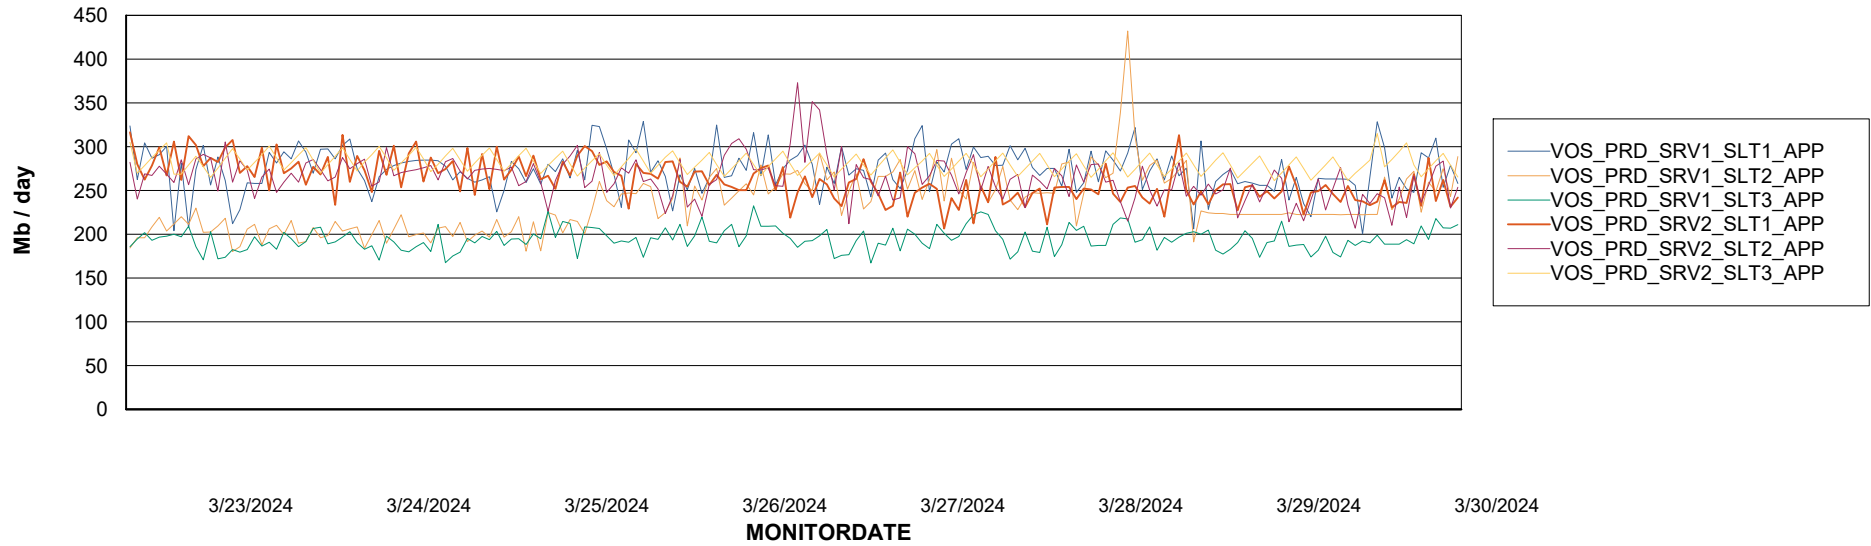

ABSSolute Application Server Services

Avg memory used per ABS Server Service