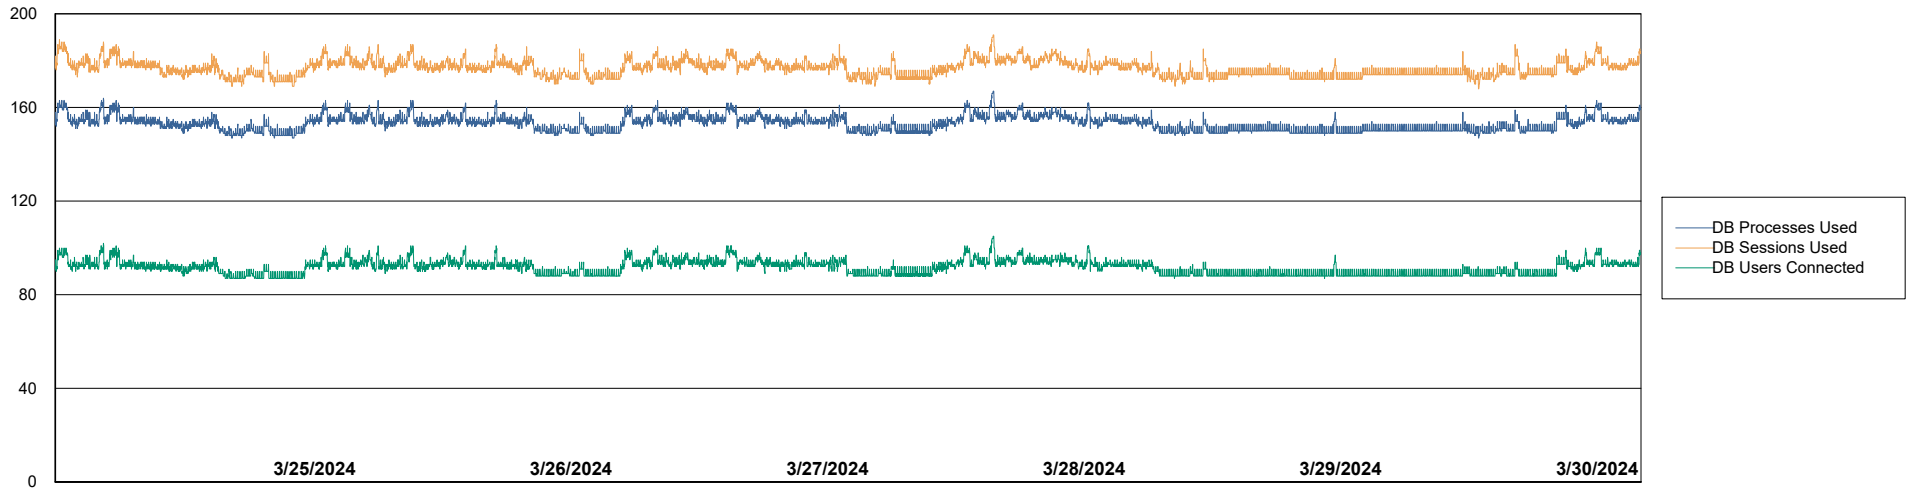

Weekly SLA Customer Report

Customer VOS_Production
Database ID 143

Database Performance VOS_PRD_ABSBI-2018_ABS1

Weekly SLA Customer Report

Customer VOS_Production
Database ID 143

Database Performance VOS_PRD_ABSORA1-2022_ABS1