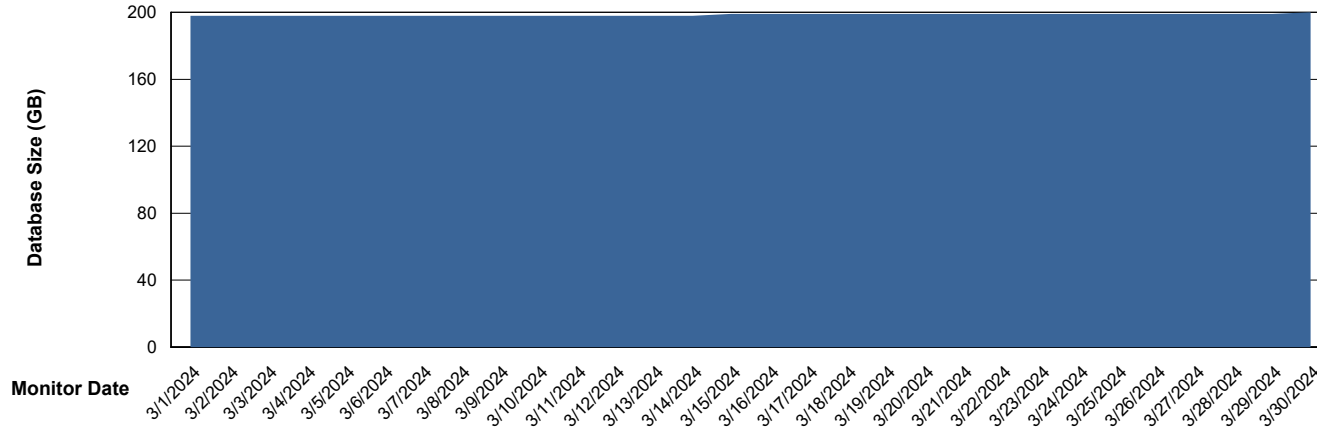

DATABASE SIZE VOS_PRD_ABSBI-2018_ABS1

Database growth over last month