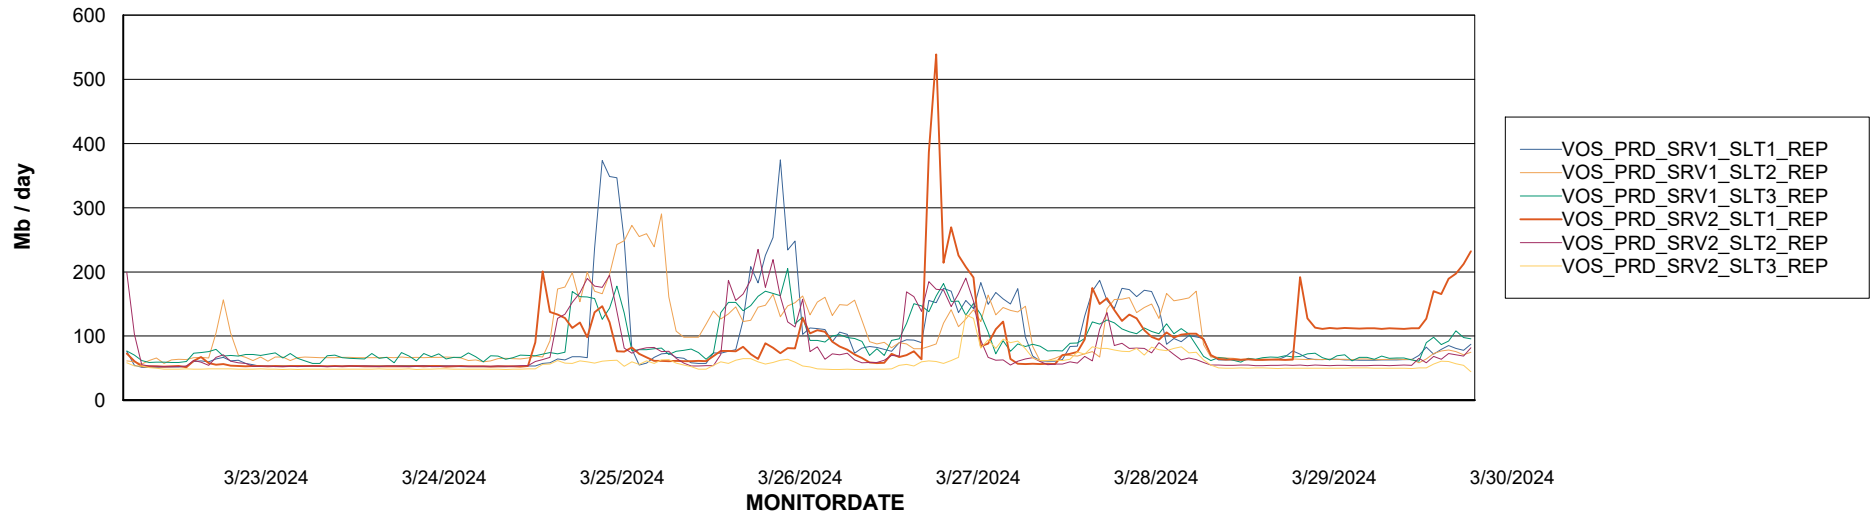

Avg memory used per ABS Server Service

Avg users per day per ABS server

Weekly SLA Customer Report

Customer VOS_Production
Database ID 143

ABSSolute Application ReportServer Services

Avg memory used per ReportServer Service