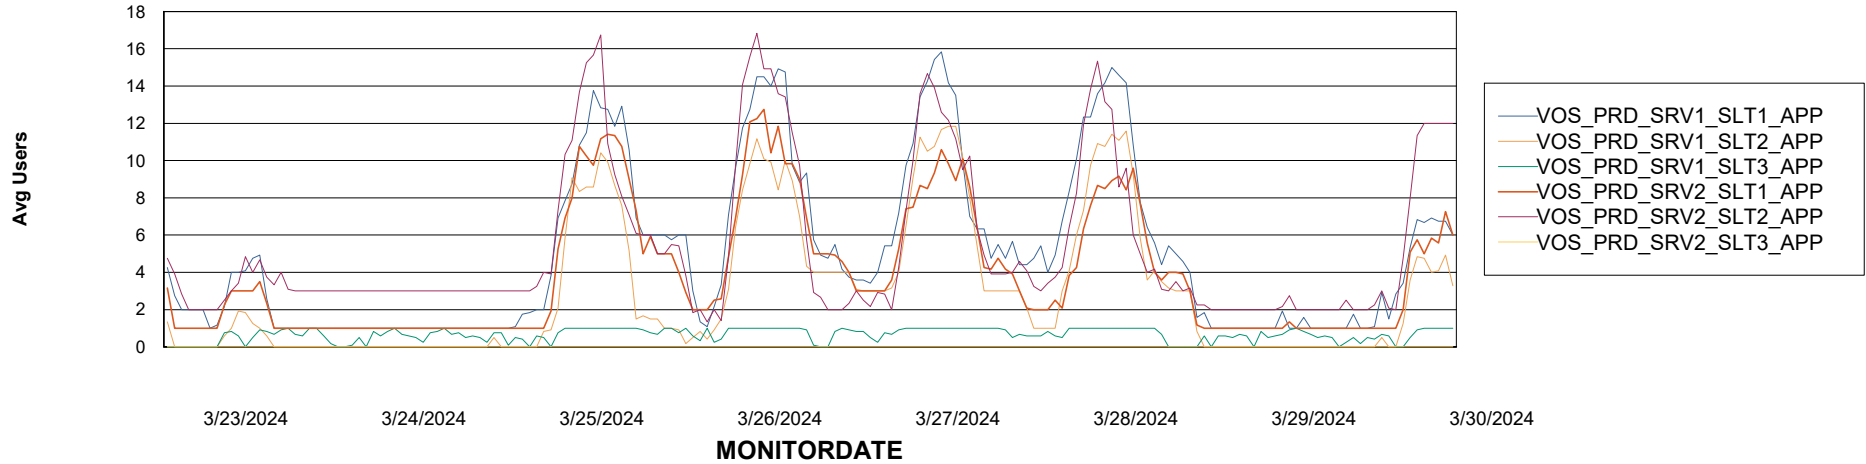

Avg users per day per ABS server