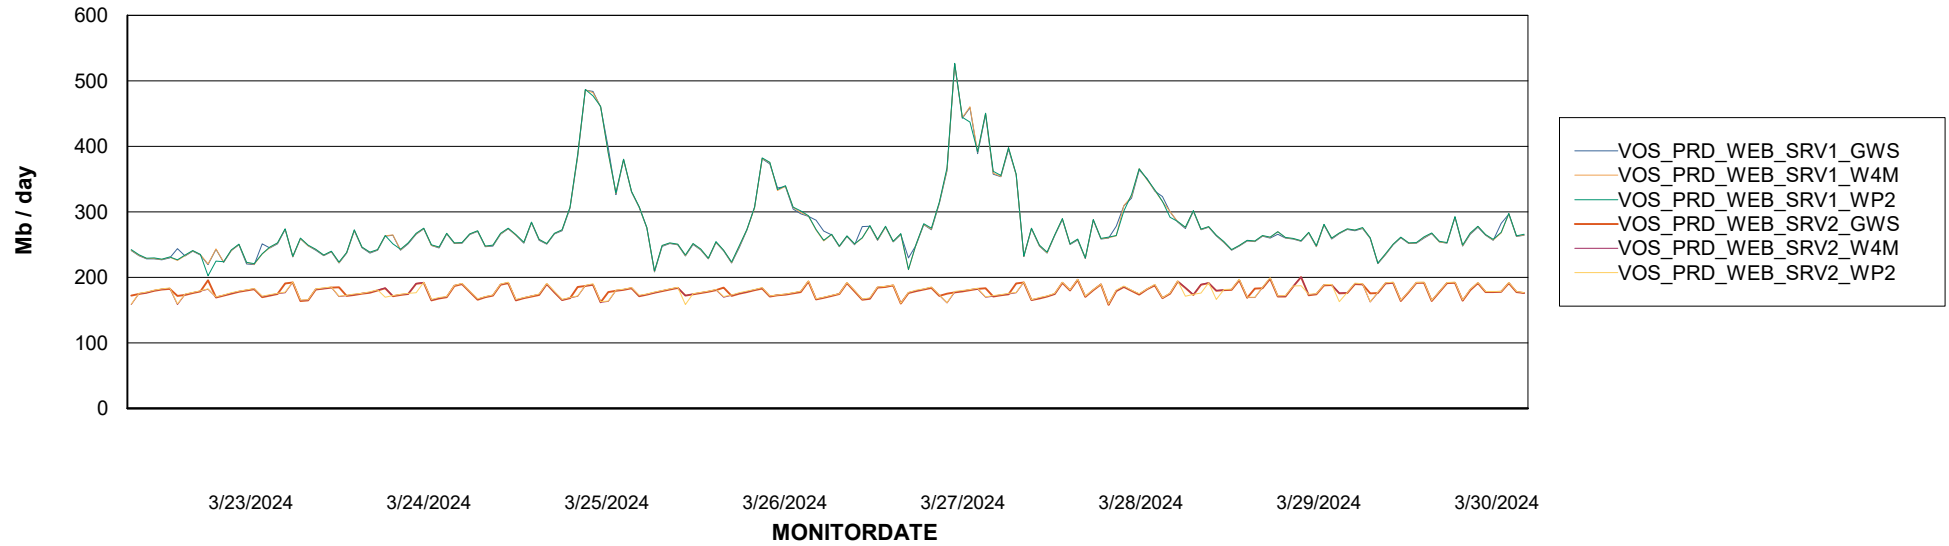

ABSSolute Web Component Services

Avg memory used per ABS Web component