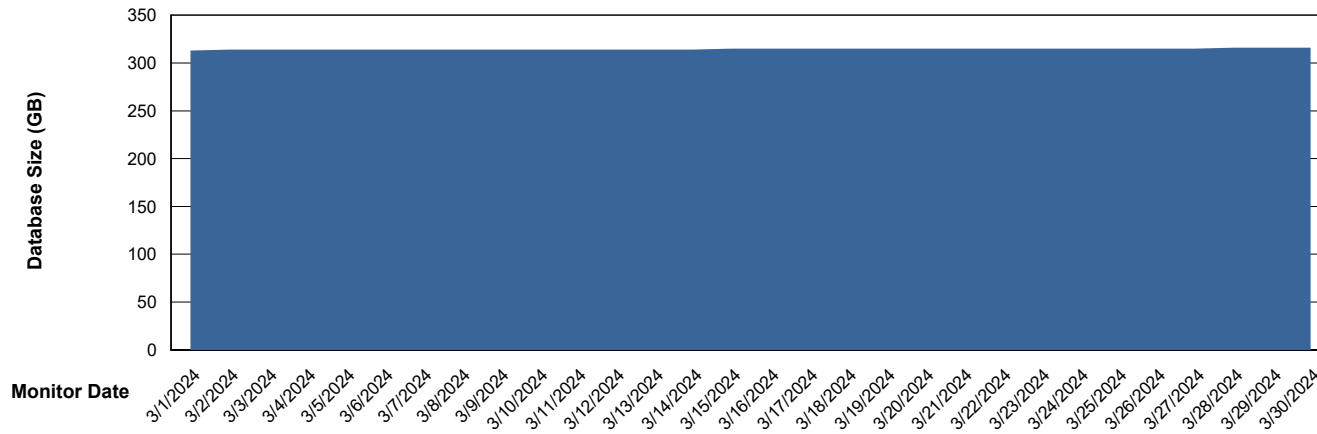

DATABASE SIZE VOS_PRD_ABSORA1-2022_ABS1

Database growth over last month