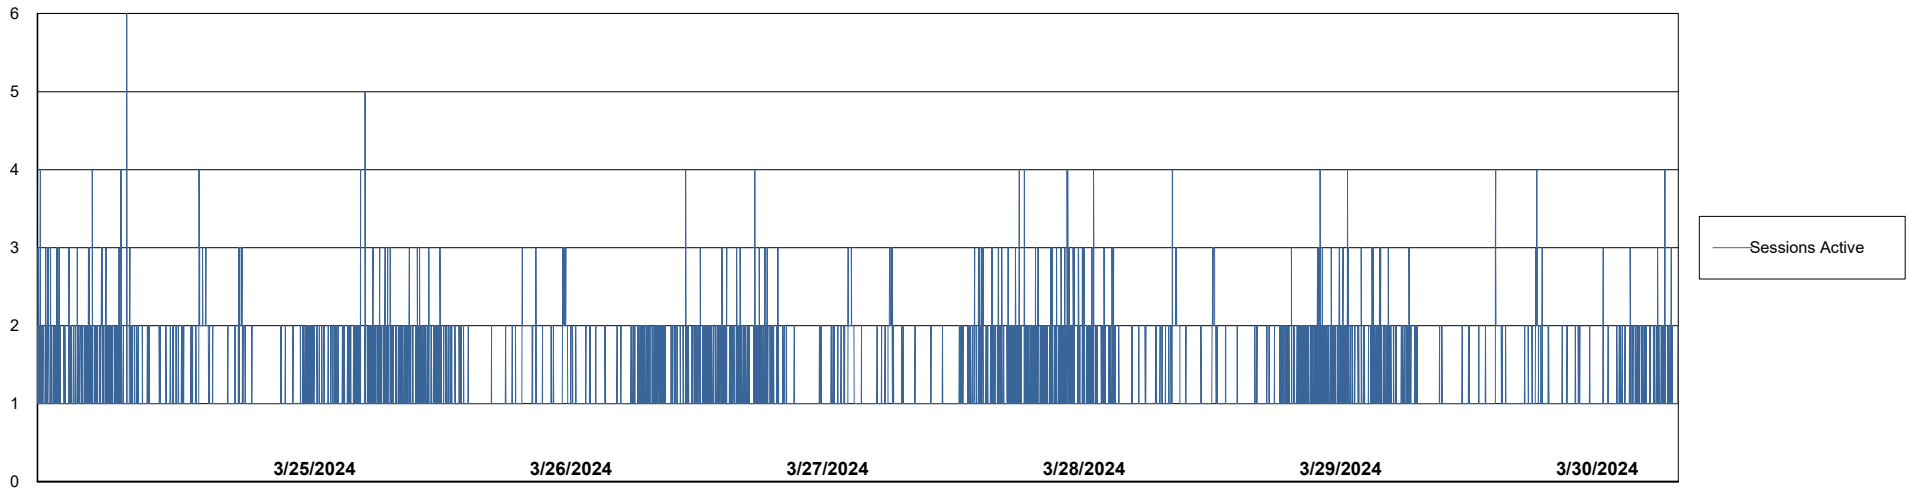

Weekly SLA Customer Report

Customer VEN_Production
Database ID 35

Harddisk Usage VEN_PRD_VENABS06_DB

	Free disk space on C: (%)	Total disk space on C: (Gb)	Used disk space on C: (Gb)	Free disk space on D: (%)	Total disk space on D: (Gb)	Used disk space on D: (Gb)	Free disk space on E: (%)	Total disk space on E: (Gb)	Used disk space on E: (Gb)
3/30/2024	42	102	59	23	821	635	27	400	291
3/29/2024	42	102	59	23	821	635	30	400	281
3/28/2024	42	102	59	23	821	635	27	400	292
3/27/2024	42	102	59	23	821	635	30	400	281
3/26/2024	43	102	58	23	821	635	30	400	280
3/25/2024	43	102	58	23	821	635	29	400	283
3/24/2024	43	102	58	23	821	635	27	400	292

Harddisk Usage VEN_PRD_VENABS07_SB-DB

	Free disk space on C: (%)	Total disk space on C: (Gb)	Used disk space on C: (Gb)	Free disk space on D: (%)	Total disk space on D: (Gb)	Used disk space on D: (Gb)	Free disk space on E: (%)	Total disk space on E: (Gb)	Used disk space on E: (Gb)
3/30/2024	36	102	65	17	1,000	826	85	400	60
3/29/2024	36	102	65	17	1,000	826	85	400	62
3/28/2024	36	102	65	17	1,000	826	83	400	67
3/27/2024	36	102	65	17	1,000	826	84	400	63
3/26/2024	37	102	64	17	1,000	826	85	400	60
3/25/2024	37	102	64	17	1,000	826	86	400	56
3/24/2024	37	102	64	17	1,000	826	87	400	52

Weekly SLA Customer Report

Customer VEN_Production
Database ID 35

Database Performance VENDB_Production_ABS1

Weekly SLA Customer Report

Customer VEN_Production
Database ID 35

Database Performance VENDB_Standby_ABS1_SB