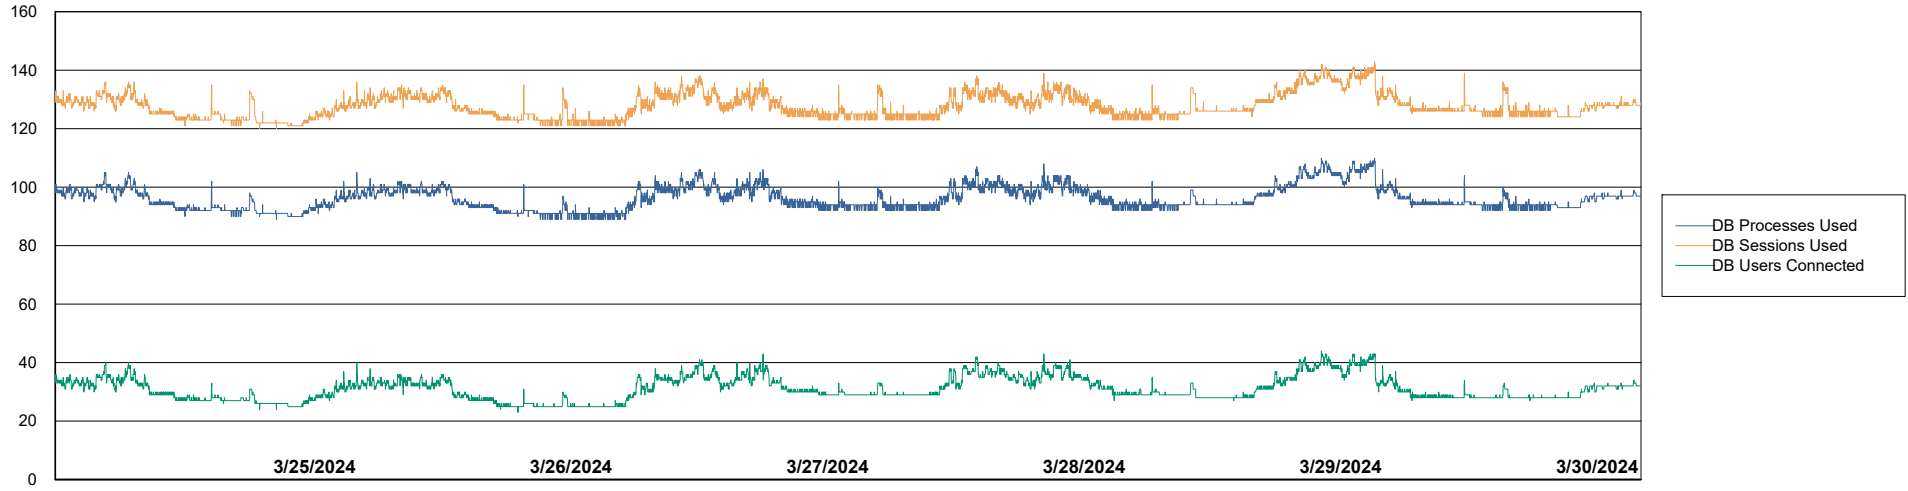

Harddisk Usage VEN_PRD_VENABS07_SB-DB

	Free disk space on C: (%)	Total disk space on C: (Gb)	Used disk space on C: (Gb)	Free disk space on D: (%)	Total disk space on D: (Gb)	Used disk space on D: (Gb)	Free disk space on E: (%)	Total disk space on E: (Gb)	Used disk space on E: (Gb)
3/30/2024	36	102	65	17	1,000	826	85	400	60
3/29/2024	36	102	65	17	1,000	826	85	400	62
3/28/2024	36	102	65	17	1,000	826	83	400	67
3/27/2024	36	102	65	17	1,000	826	84	400	63
3/26/2024	37	102	64	17	1,000	826	85	400	60
3/25/2024	37	102	64	17	1,000	826	86	400	56
3/24/2024	37	102	64	17	1,000	826	87	400	52

Weekly SLA Customer Report

Customer VEN_Production
Database ID 35

Database Performance VENDB_Production_ABS1

Weekly SLA Customer Report

Customer VEN_Production
Database ID 35

Database Performance VENDB_Standby_ABS1_SB