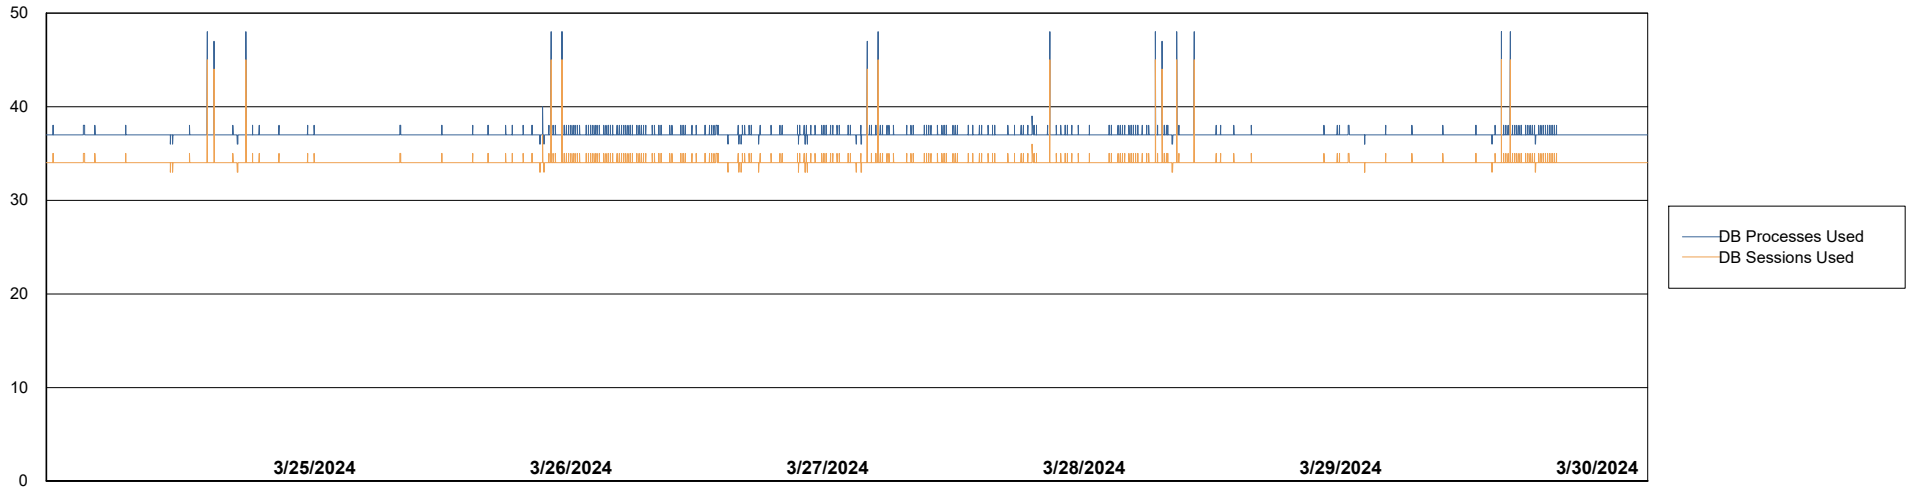

Weekly SLA Customer Report

Customer VEN_Production
Database ID 35

Database Performance VENDB_Production_ABS1

Weekly SLA Customer Report

Customer VEN_Production
Database ID 35

Database Performance VENDB_Standby_ABS1_SB

DB Processes Max 300

Weekly SLA Customer Report

Customer VEN_Production
 Database ID 35

DATABASE SIZE VENDB_Production_ABS1

Database growth over last month

Database Tablespace VENDB_Production_ABS1

Date	Tablespace Name	Filesize (Gb)	Usedsize (Gb)	Percentage free
3/30/2024	ABSDATA	226	190	16
	INDX	216	177	18
3/29/2024	ABSDATA	226	190	16
	INDX	216	177	18
3/28/2024	ABSDATA	226	190	16
	INDX	216	177	18
3/27/2024	ABSDATA	226	189	16
	INDX	216	177	18
3/26/2024	ABSDATA	226	189	16
	INDX	216	177	18
3/25/2024	ABSDATA	226	189	16
	INDX	216	177	18
3/24/2024	ABSDATA	226	189	16
	INDX	216	177	18