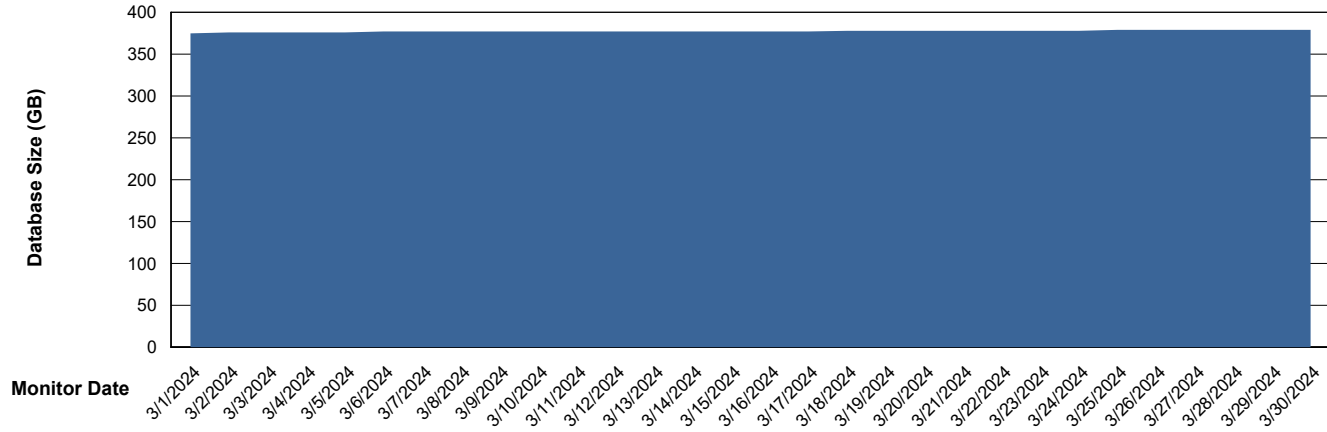

DB Processes Max 300

Weekly SLA Customer Report

Customer VEN_Production
 Database ID 35

DATABASE SIZE VENDB_Production_ABS1

Database growth over last month

Database Tablespace VENDB_Production_ABS1

Date	Tablespace Name	Filesize (Gb)	Usedsize (Gb)	Percentage free
3/30/2024	ABSDATA	226	190	16
	INDX	216	177	18
3/29/2024	ABSDATA	226	190	16
	INDX	216	177	18
3/28/2024	ABSDATA	226	190	16
	INDX	216	177	18
3/27/2024	ABSDATA	226	189	16
	INDX	216	177	18
3/26/2024	ABSDATA	226	189	16
	INDX	216	177	18
3/25/2024	ABSDATA	226	189	16
	INDX	216	177	18
3/24/2024	ABSDATA	226	189	16
	INDX	216	177	18

Weekly SLA Customer Report

Customer VEN_Production
Database ID 35

Standby Database Health VEN_Production

Recovery lag for last 7 days