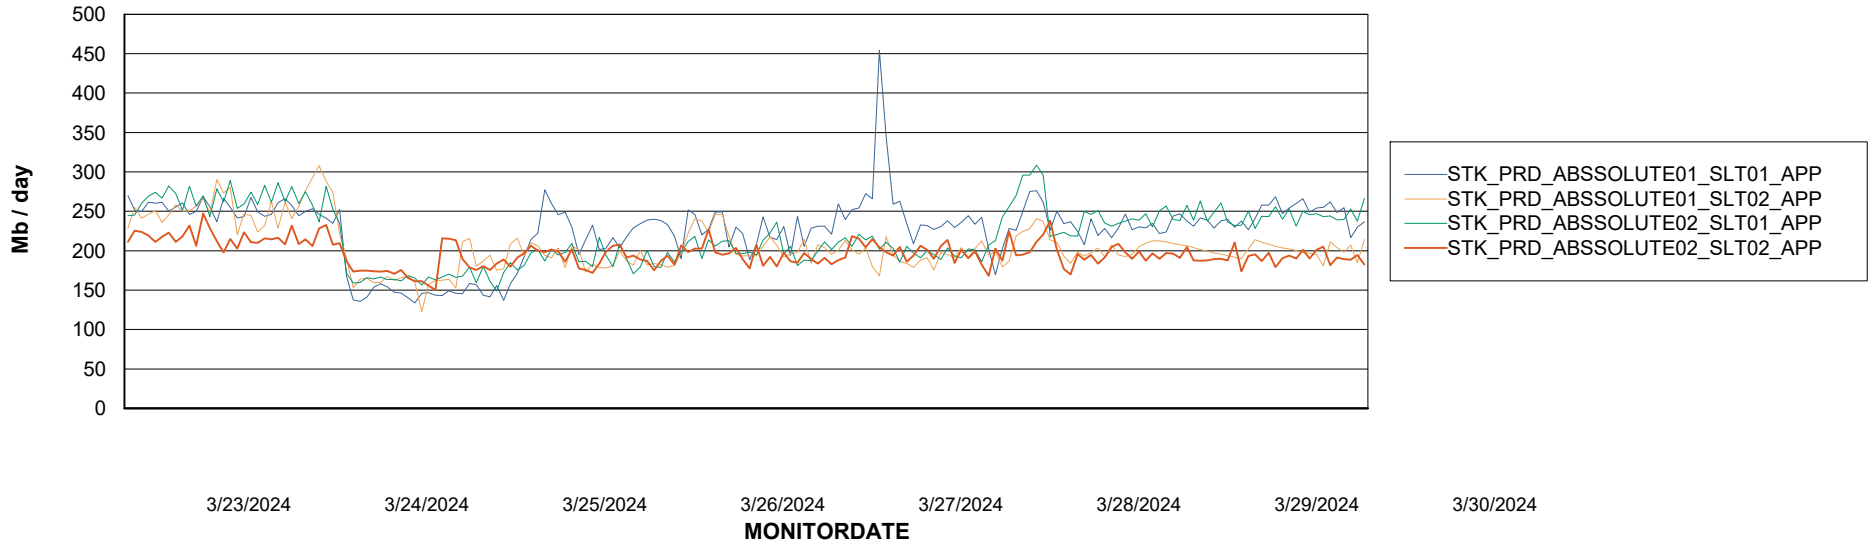

ABSSolute Application Server Services

Avg memory used per ABS Server Service