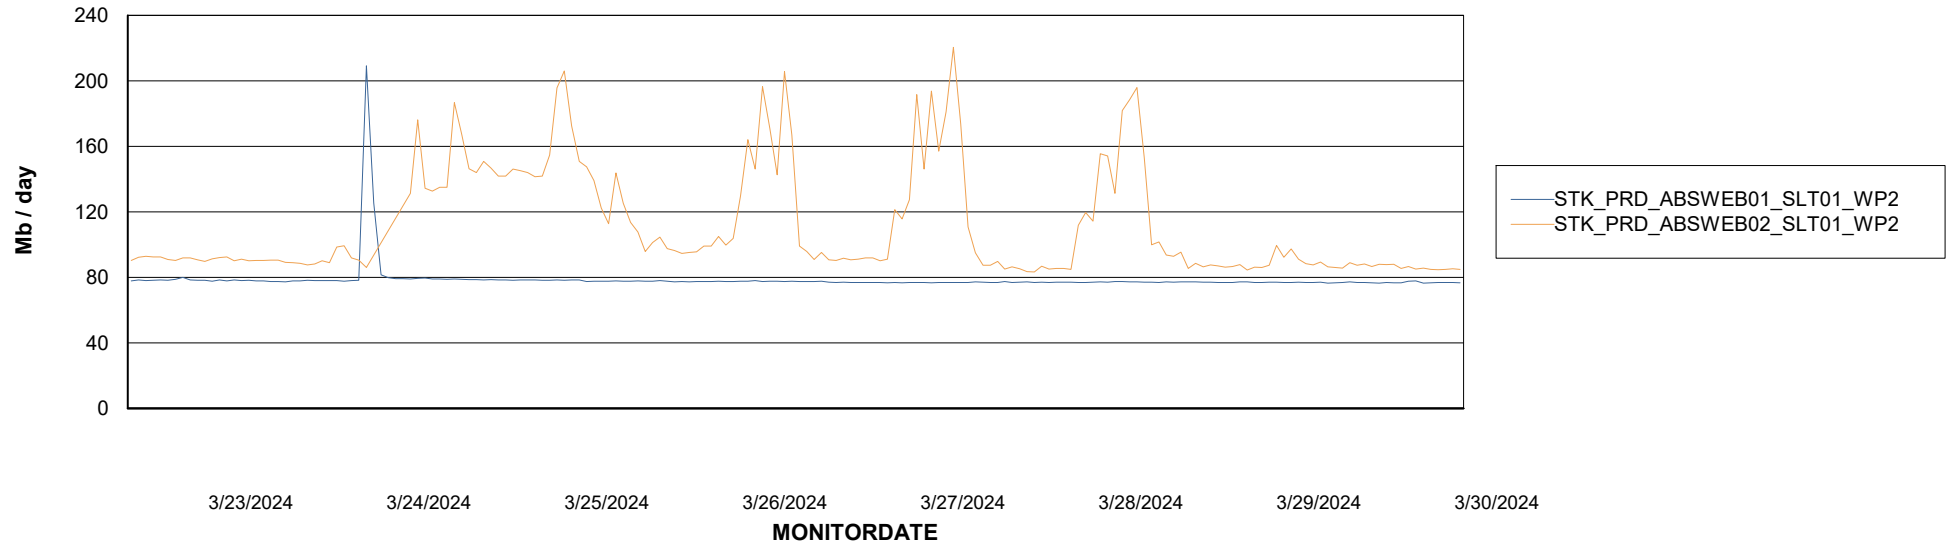

ABSSolute Application ReportServer Services

Avg memory used per ReportServer Service

Weekly SLA Customer Report

Customer STK_Production
Database ID 82

ABSSolute Web Component Services

Avg memory used per ABS Web component