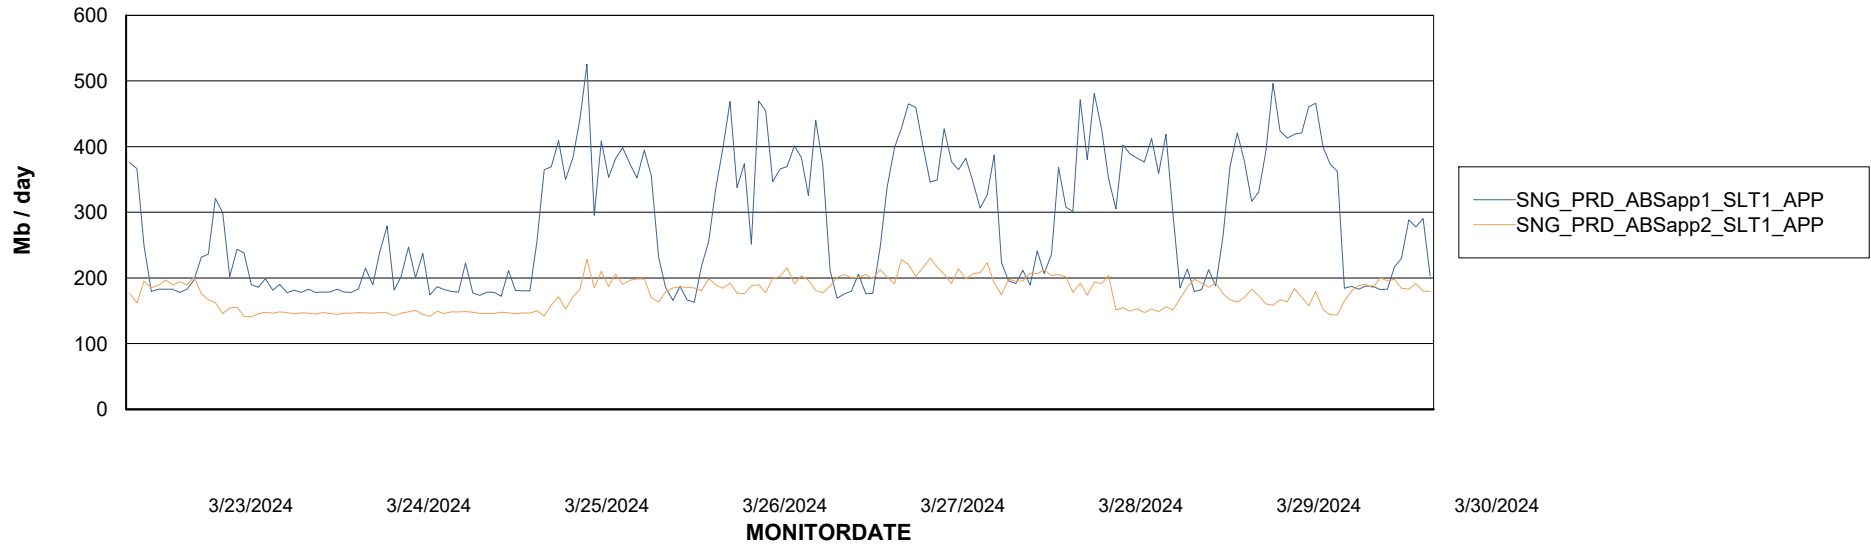

Date	Tablespace Name	Filesize (Gb)	Usedsize (Gb)	Percentage free
3/30/2024	ABSDATA	54	43	20
	INDX	146	118	19
3/29/2024	ABSDATA	54	43	20
	INDX	146	118	19
3/28/2024	ABSDATA	54	43	21
	INDX	146	118	19
3/27/2024	ABSDATA	54	43	21
	INDX	146	117	20
3/26/2024	ABSDATA	54	43	21
	INDX	146	117	20
3/25/2024	ABSDATA	54	43	21
	INDX	146	117	20
3/24/2024	ABSDATA	54	43	21
	INDX	146	117	20

Weekly SLA Customer Report

Customer SNG_Production
Database ID 70

ABSSolute Application Server Services

Avg memory used per ABS Server Service

Avg users per day per ABS server

Weekly SLA Customer Report

Customer SNG_Production
Database ID 70