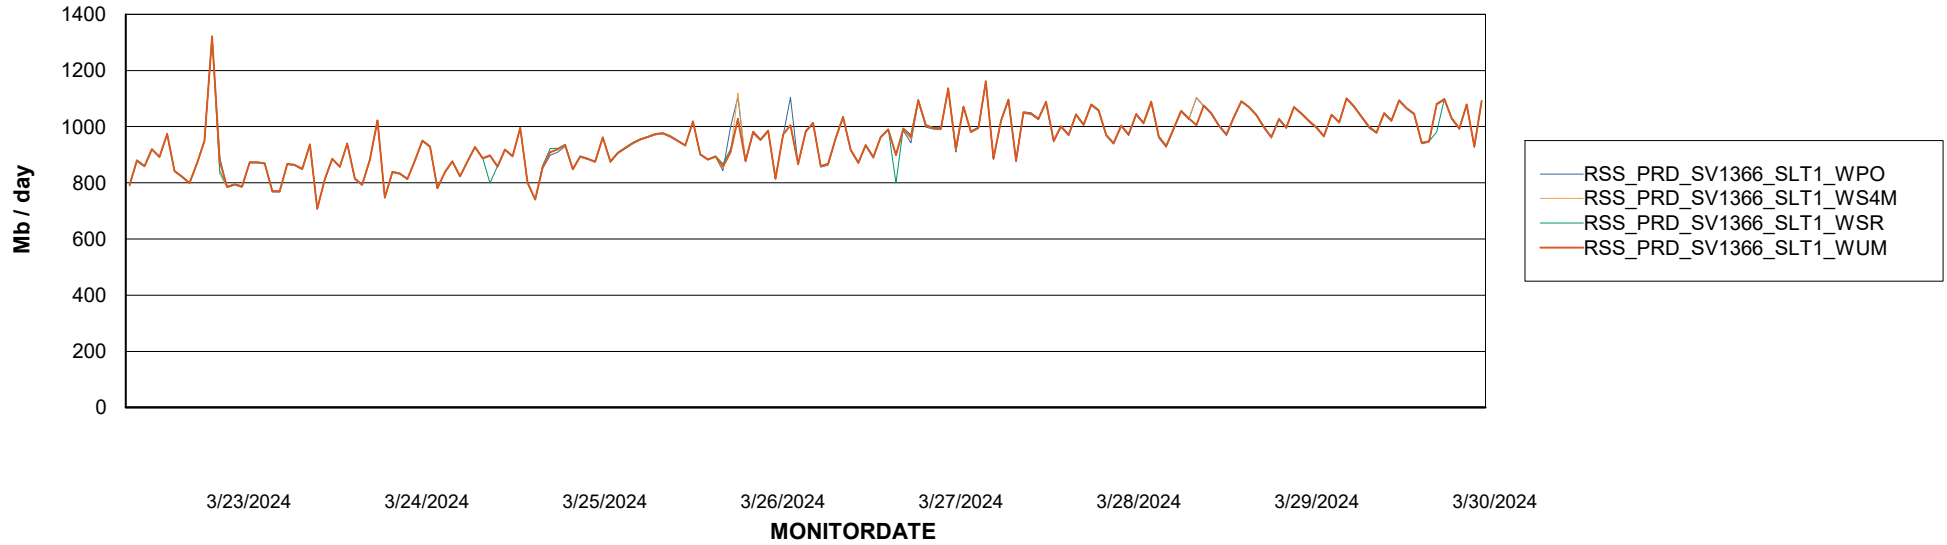

ABSSolute Web Component Services

Avg memory used per ABS Web component