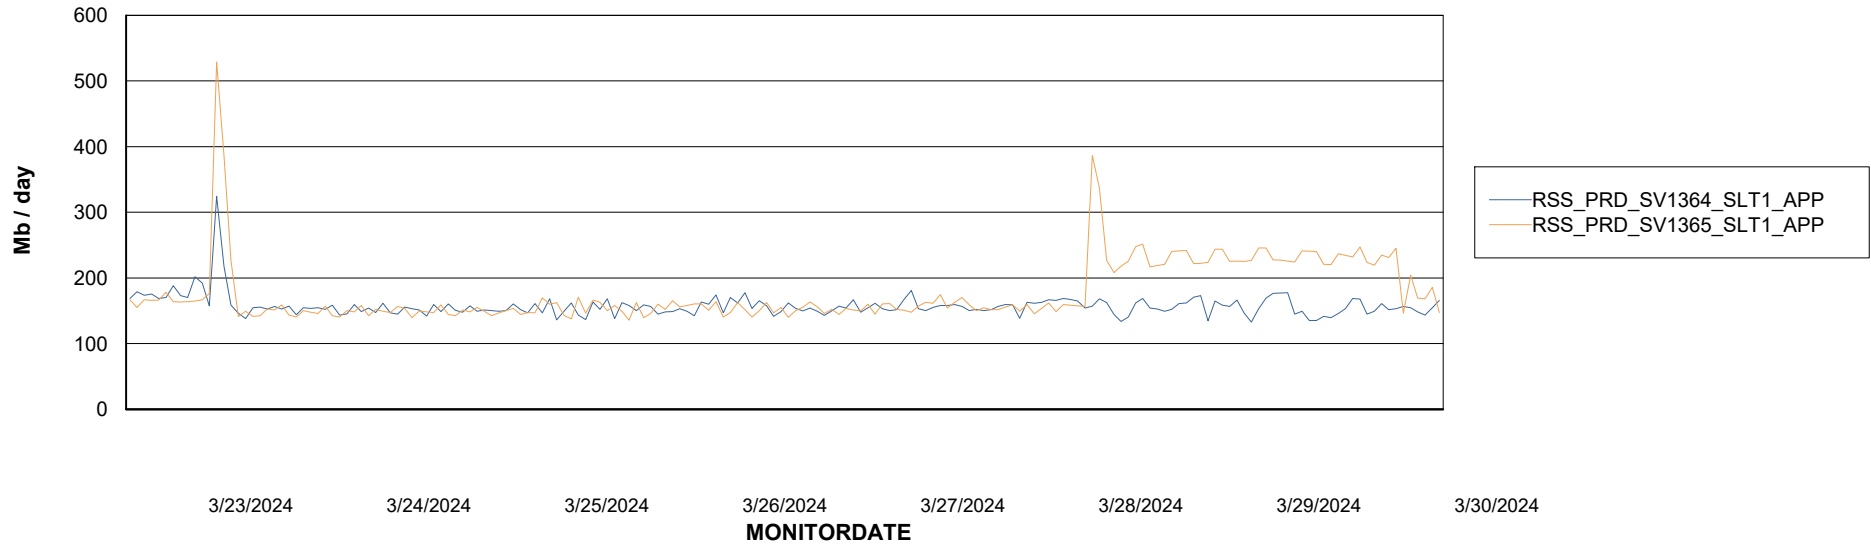

Standby Database Health RSS Production

Recovery lag for last 7 days

Weekly SLA Customer Report

Customer RSS Production
Database ID 52

ABSSolute Application Server Services

Avg memory used per ABS Server Service