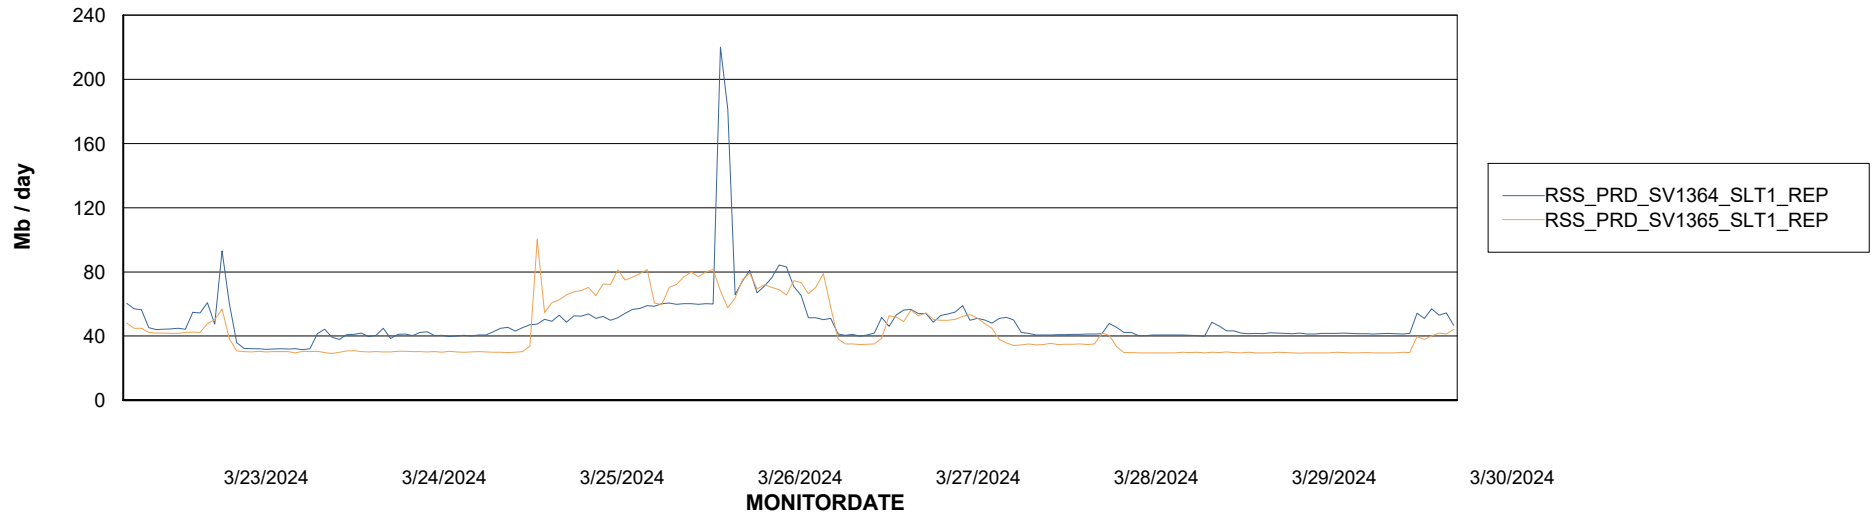

Avg users per day per ABS server

Weekly SLA Customer Report

Customer RSS Production
Database ID 52

ABSSolute Application ReportServer Services

Avg memory used per ReportServer Service

Weekly SLA Customer Report