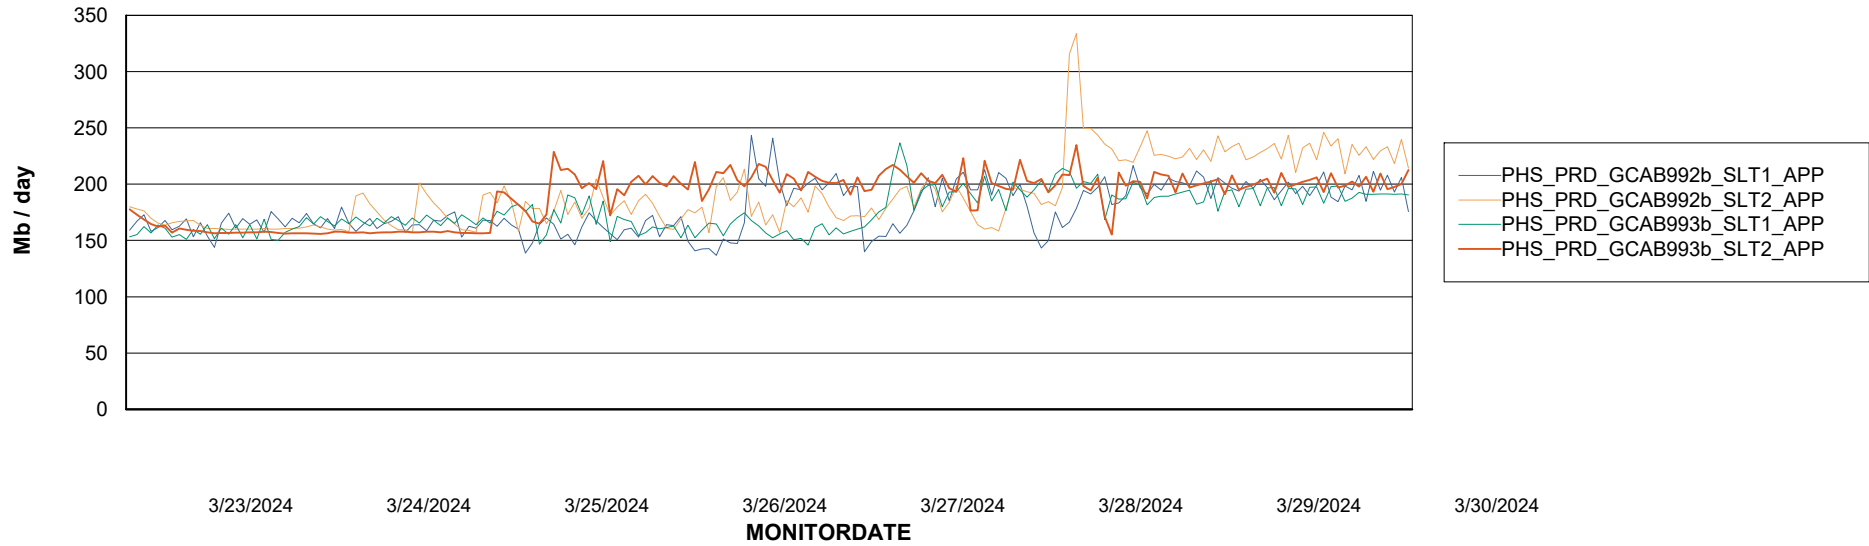

ABSSolute Application Server Services

Avg memory used per ABS Server Service