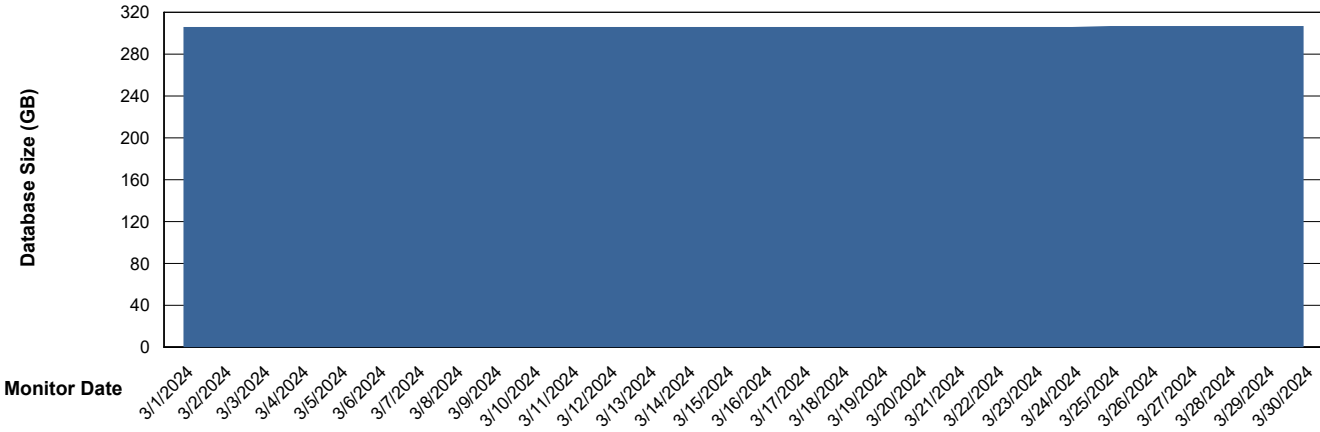

Database growth over last month

Database Tablespace PHS_PRD_GCAB992B_ABS1

Date	Tablespace Name	Filesize (Gb)	Usedsize (Gb)	Percentage free
3/30/2024	ABSDATA	140	117	16
	INDX	214	179	16
3/29/2024	ABSDATA	140	117	16
	INDX	214	179	16
3/28/2024	ABSDATA	140	117	16
	INDX	214	179	16
3/27/2024	ABSDATA	140	117	16
	INDX	214	179	16
3/26/2024	ABSDATA	140	117	16
	INDX	214	179	16
3/25/2024	ABSDATA	140	117	16
	INDX	214	179	16
3/24/2024	ABSDATA	140	116	17
	INDX	214	179	16