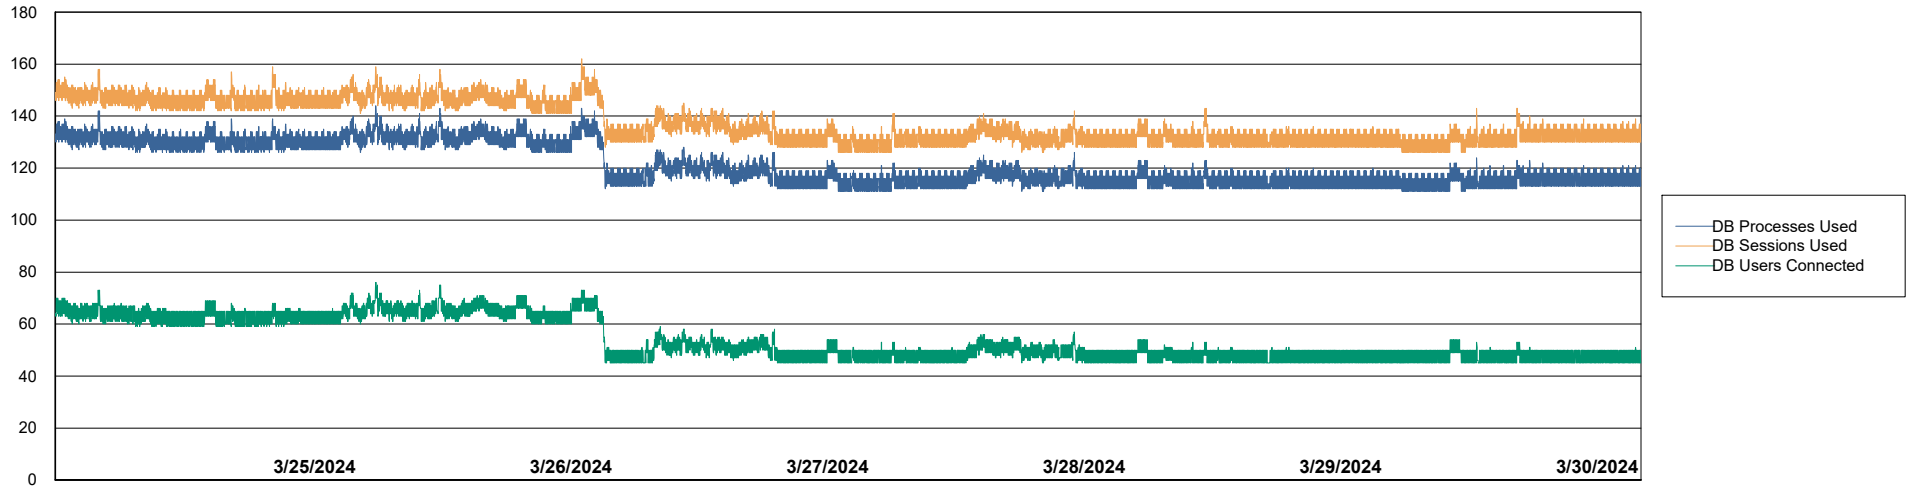

Database Performance PHS_PRD_GCAB992B_ABS1