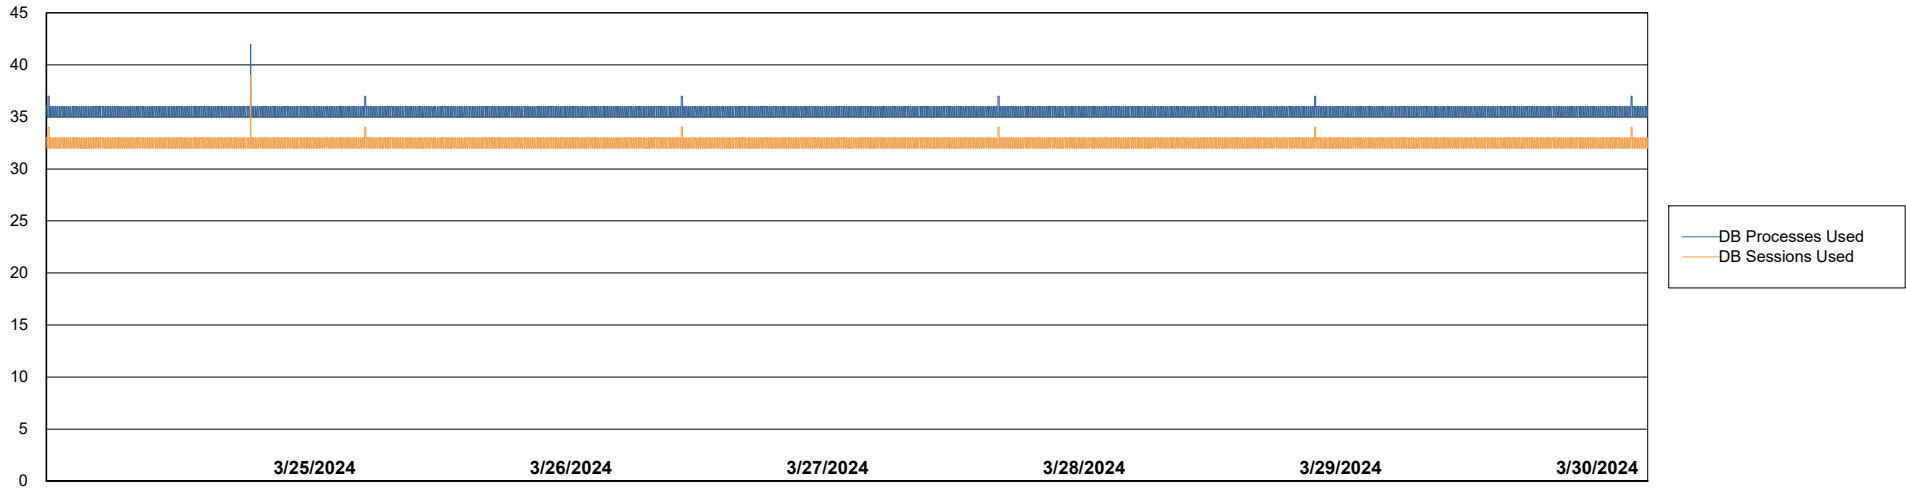

Database Performance PHS_PRD_GCAB993B_HSBABS1

DB Processes Max 1,000