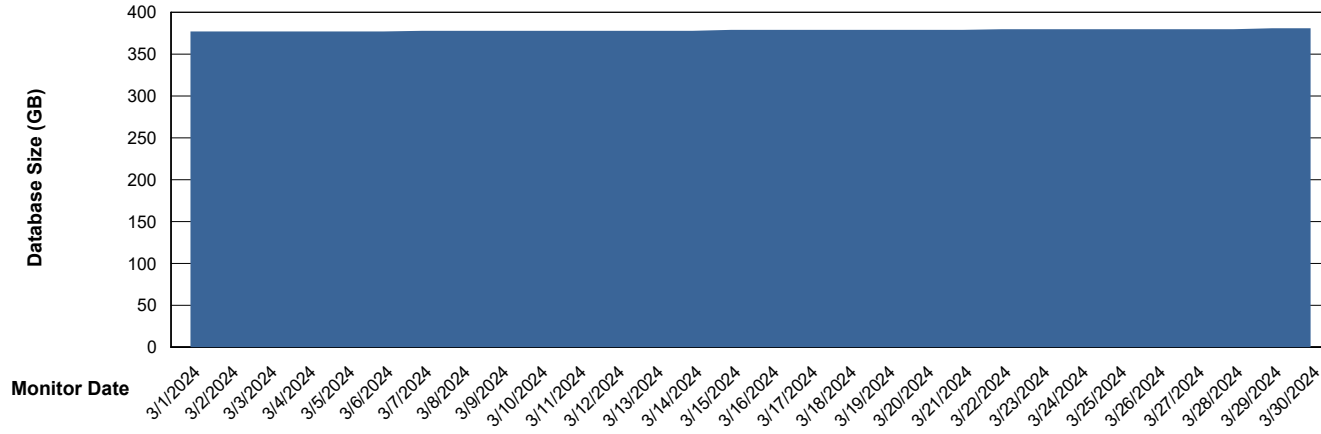

DB Processes Max 300

Weekly SLA Customer Report

Customer NOA_Production (24/7)
Database ID 116

Database Performance NOA_PRD_NOVOBI_ABS1

Weekly SLA Customer Report

Customer NOA_Production (24/7)
Database ID 116

DATABASE SIZE NOA_PRD_NovoABS01_ABS1

Database growth over last month

DATABASE SIZE NOA_PRD_NOVOBI_ABS1

Database growth over last month

Weekly SLA Customer Report

Customer NOA_Production (24/7)
Database ID 116