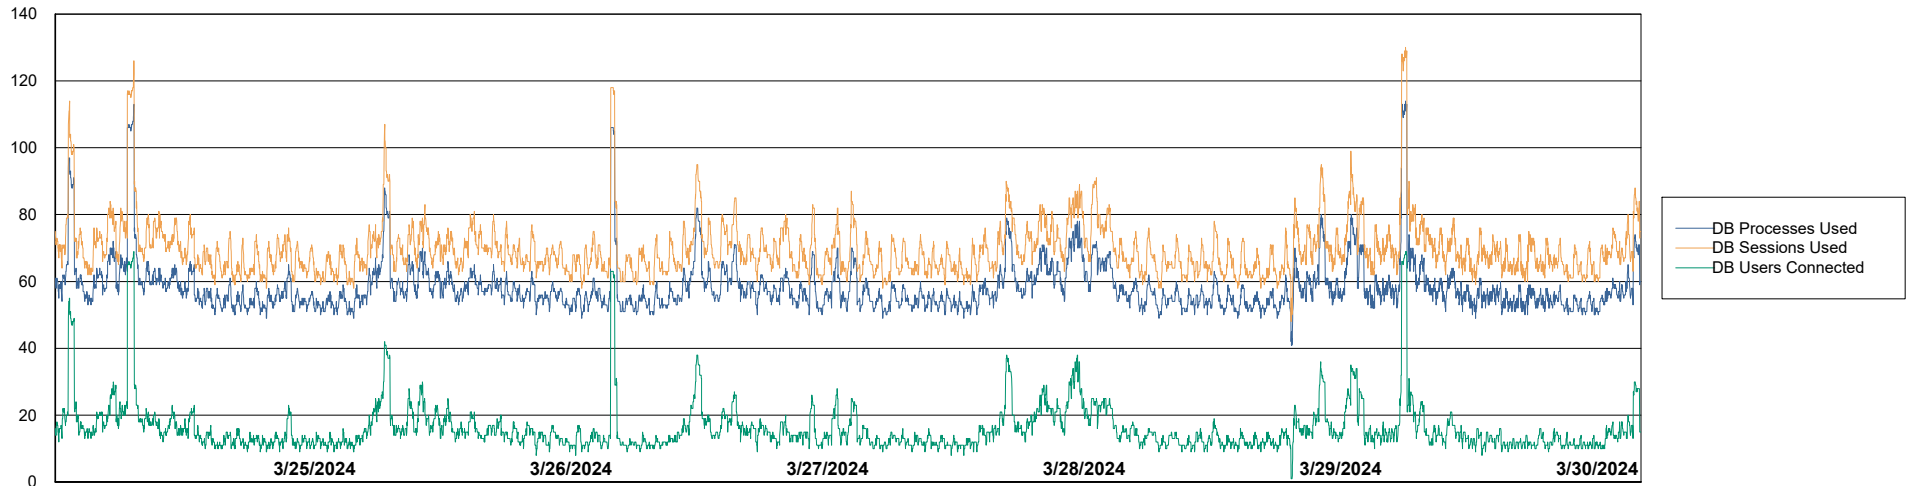

DB Processes Max 300

Weekly SLA Customer Report

Customer NOA_Production (24/7)
Database ID 116

Database Performance NOA_PRD_NOVOBI_ABS1

Weekly SLA Customer Report

Customer NOA_Production (24/7)
Database ID 116