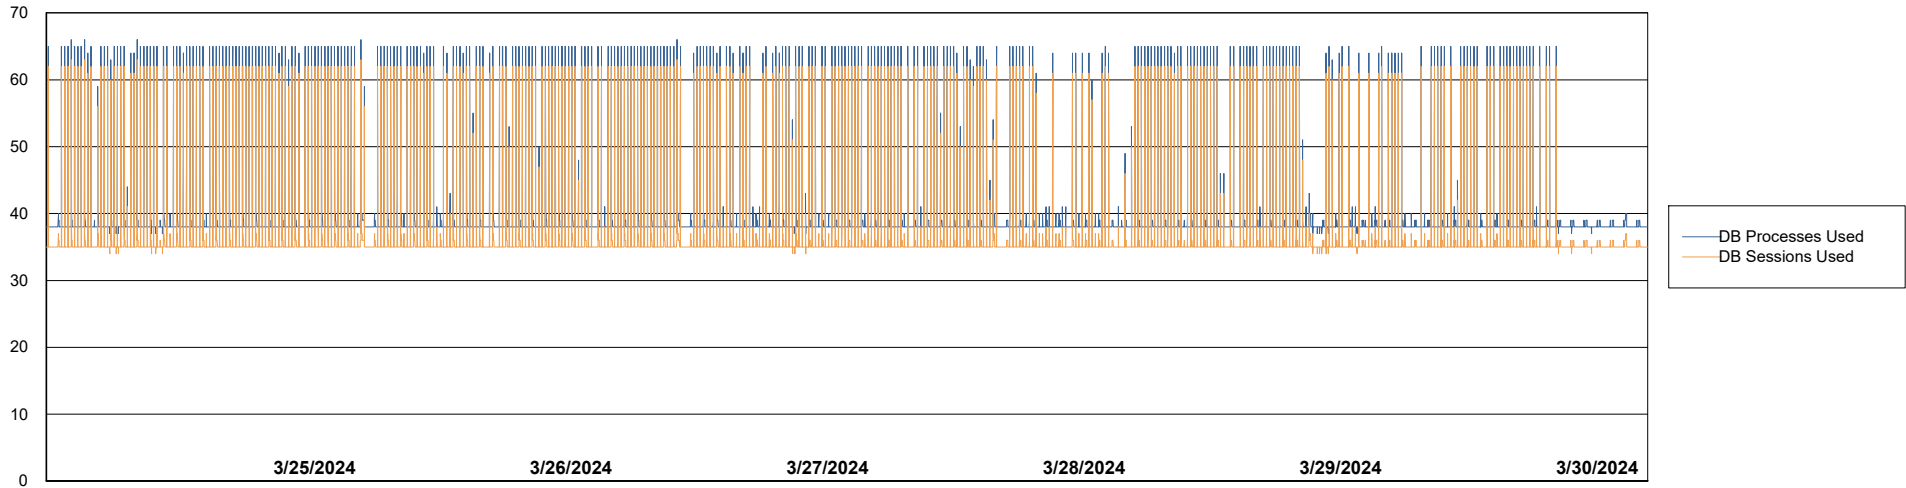

Database Performance NOA_PRD_NovoABS03_HSBABS1

DB Processes Max 300