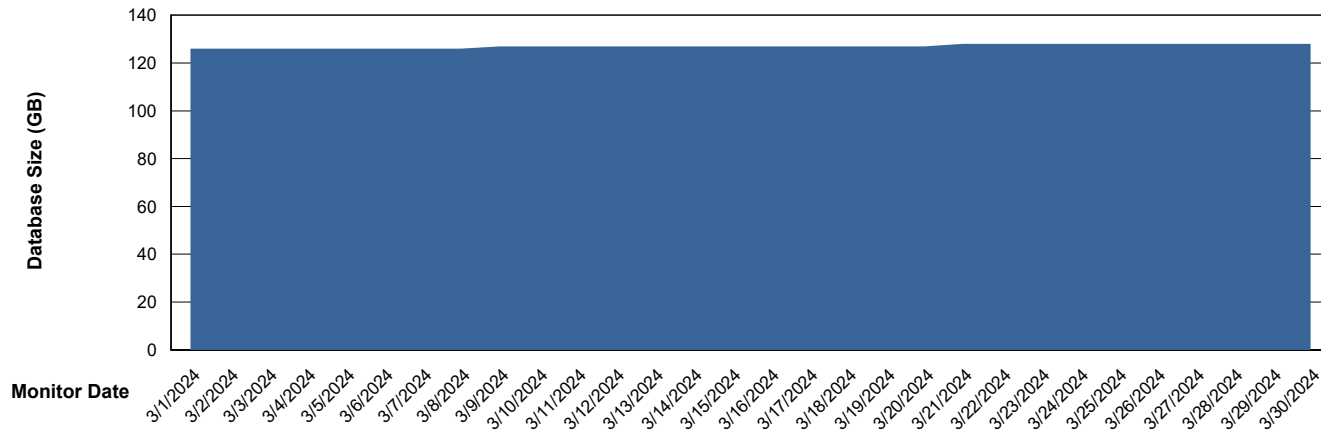

DATABASE SIZE NOA_PRD_NOVOBI_ABS1

Database growth over last month