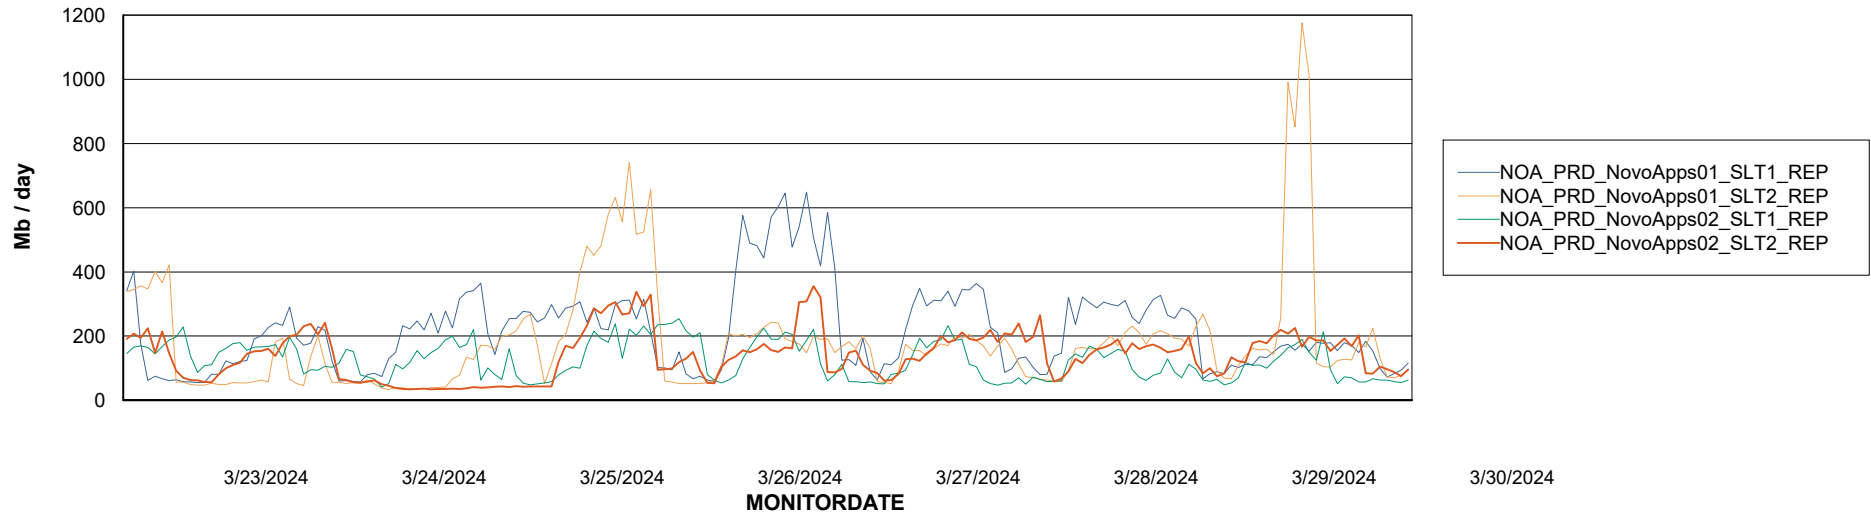

ABSSolute Application ReportServer Services

Avg memory used per ReportServer Service