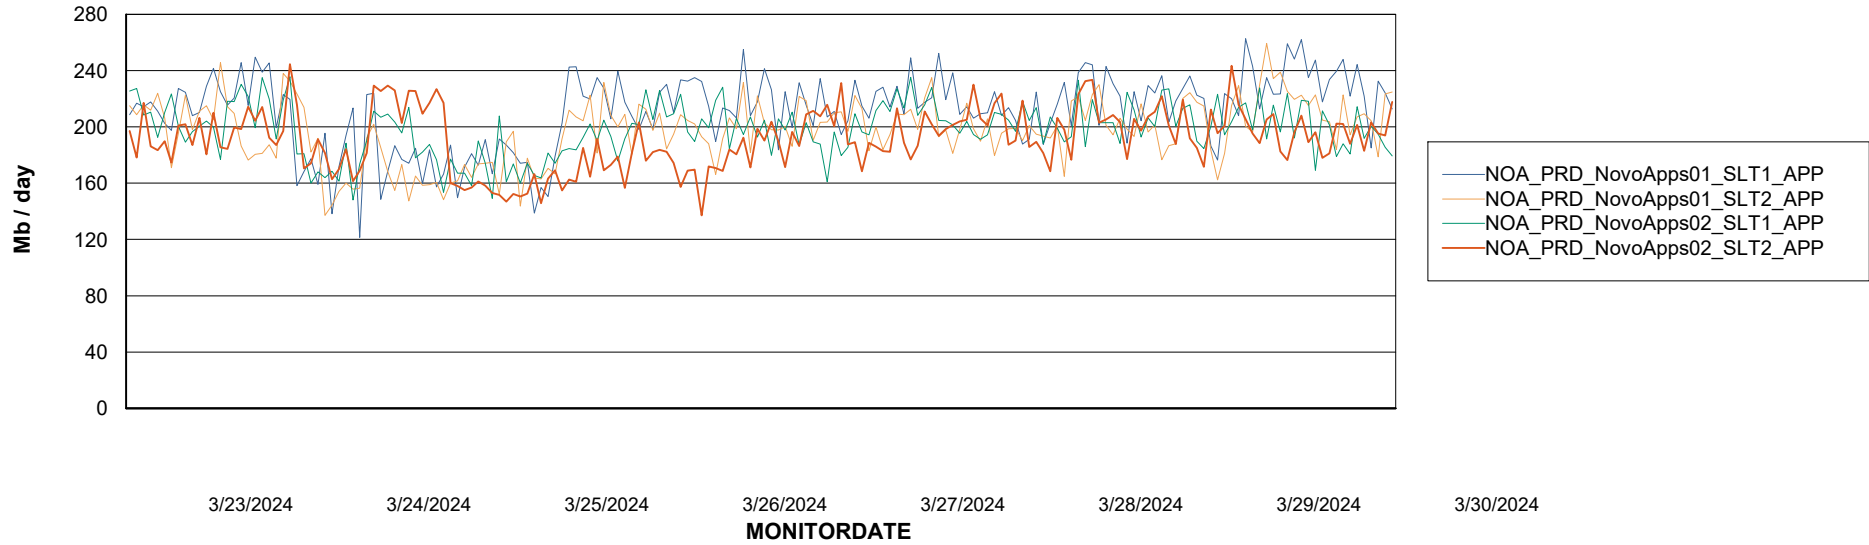

ABSSolute Application Server Services

Avg memory used per ABS Server Service