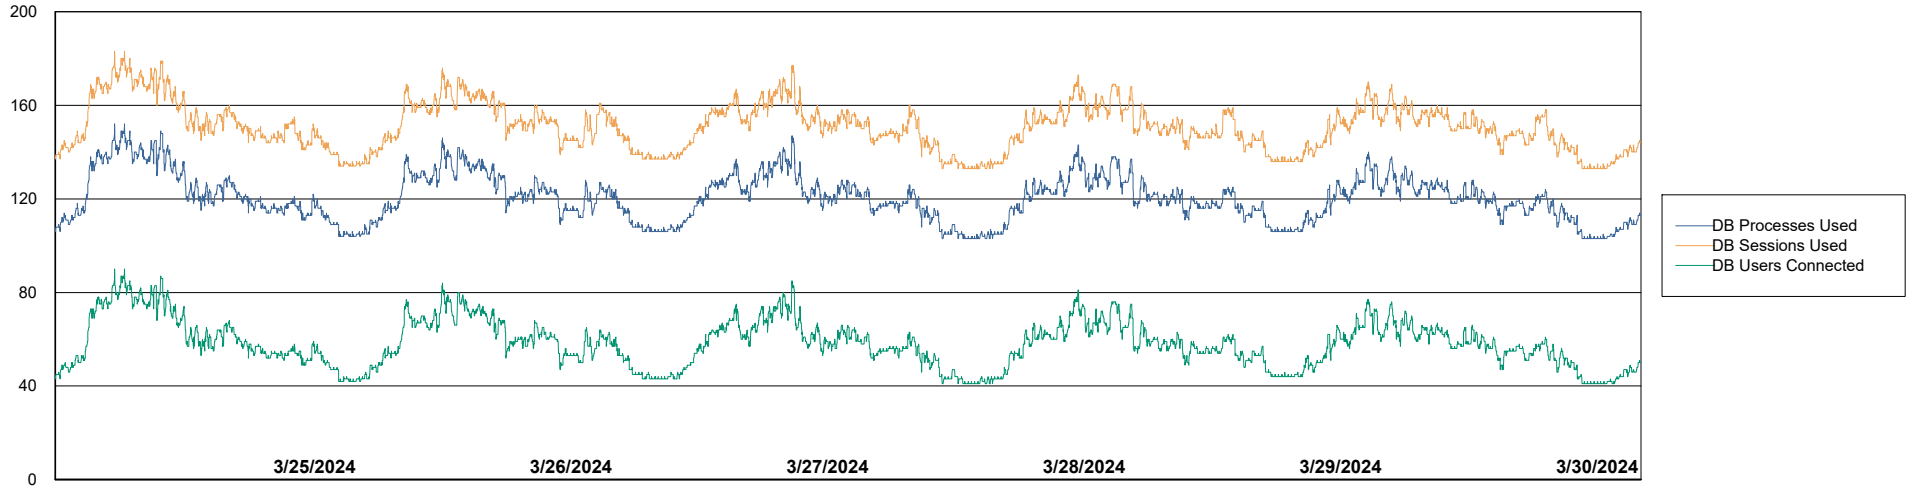

Database Performance NOA_PRD_NovoABS01_ABS1