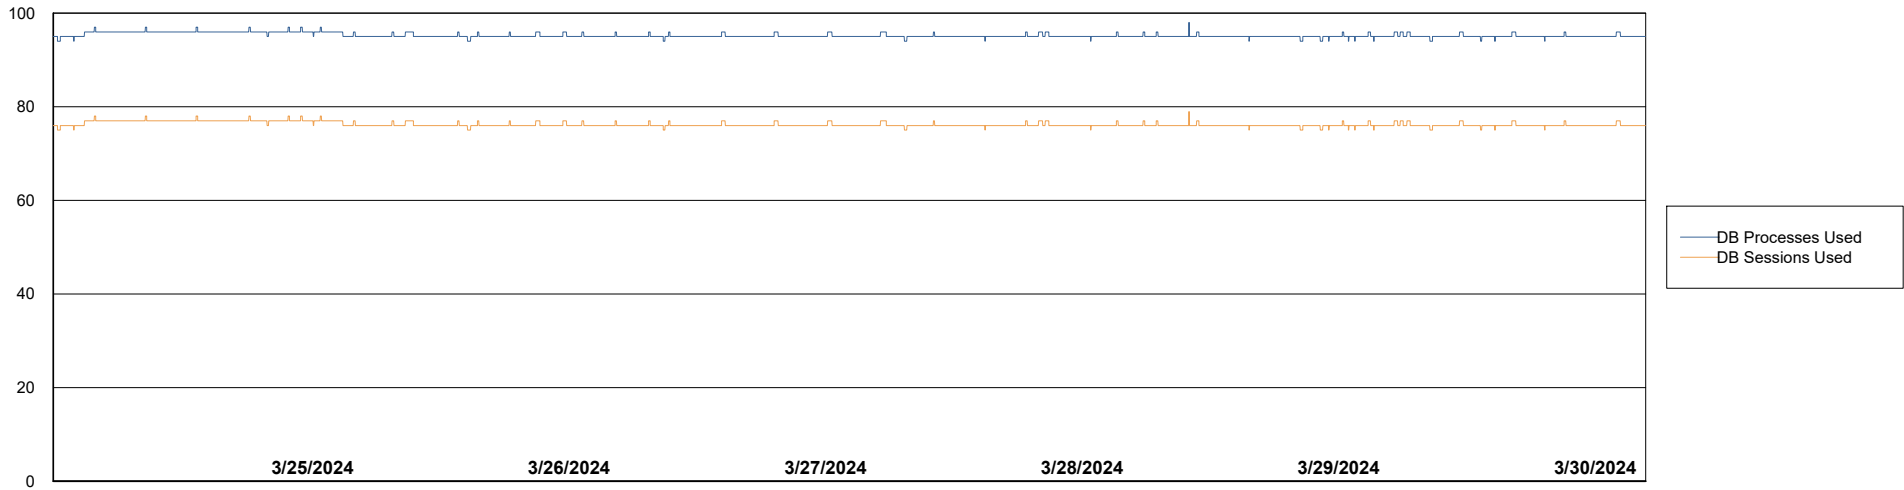

Database Performance LTS_PRD_CLSABSDB02_HSBABS1

DB Processes Max 4
DB Processes Max 0
DB Processes Max 1,000