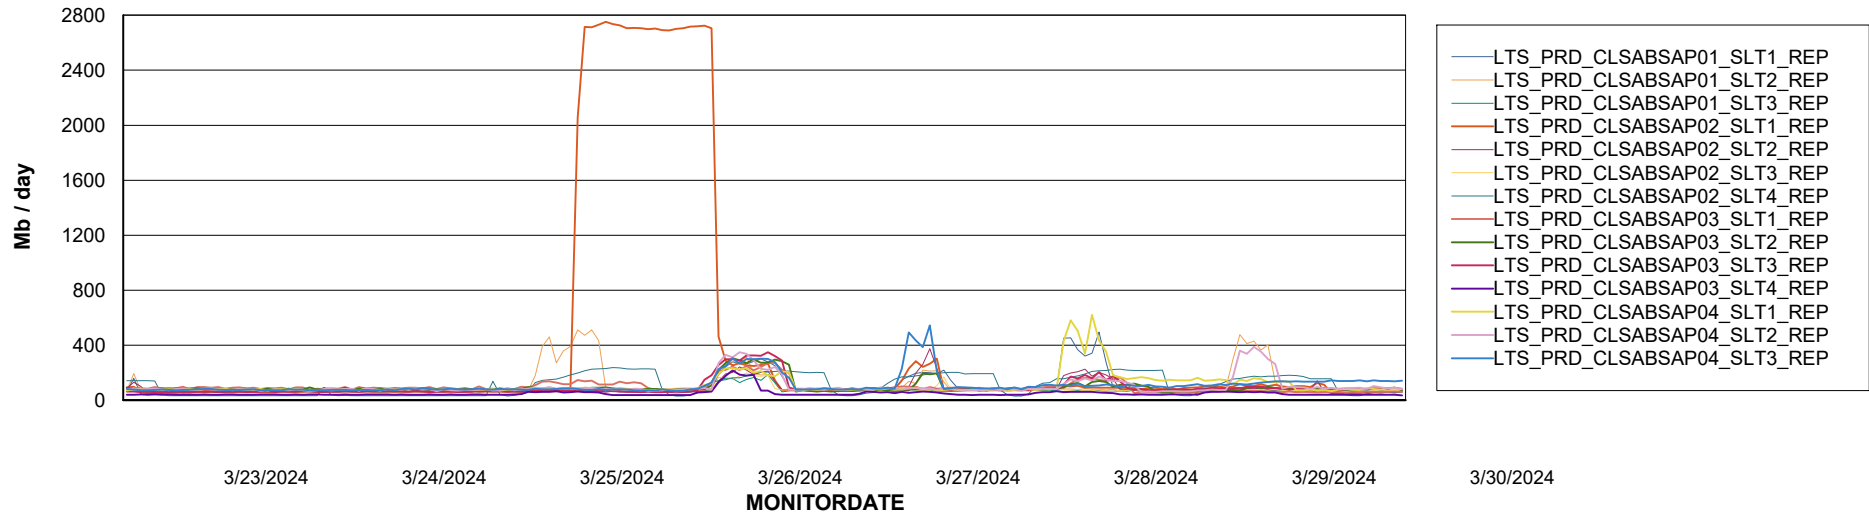

ABSSolute Application ReportServer Services

Avg memory used per ReportServer Service