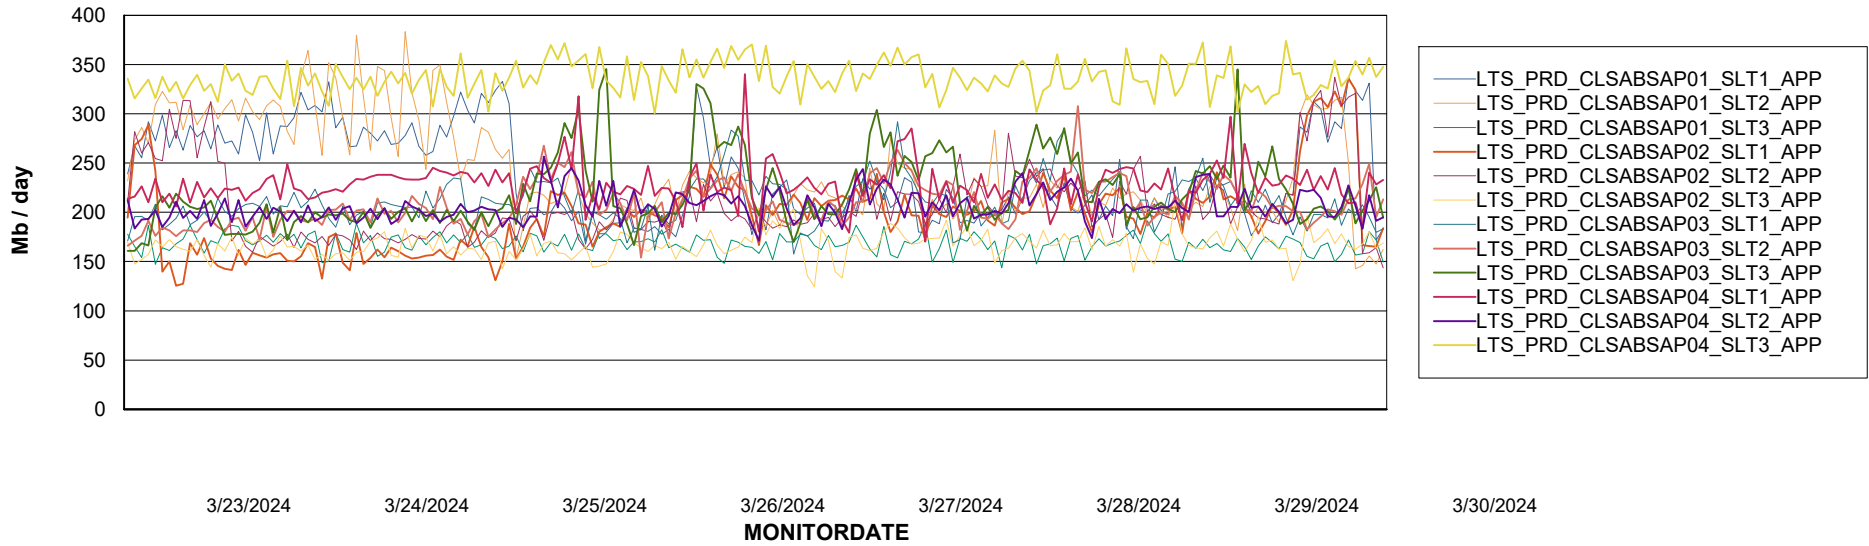

ABSSolute Application Server Services

Avg memory used per ABS Server Service