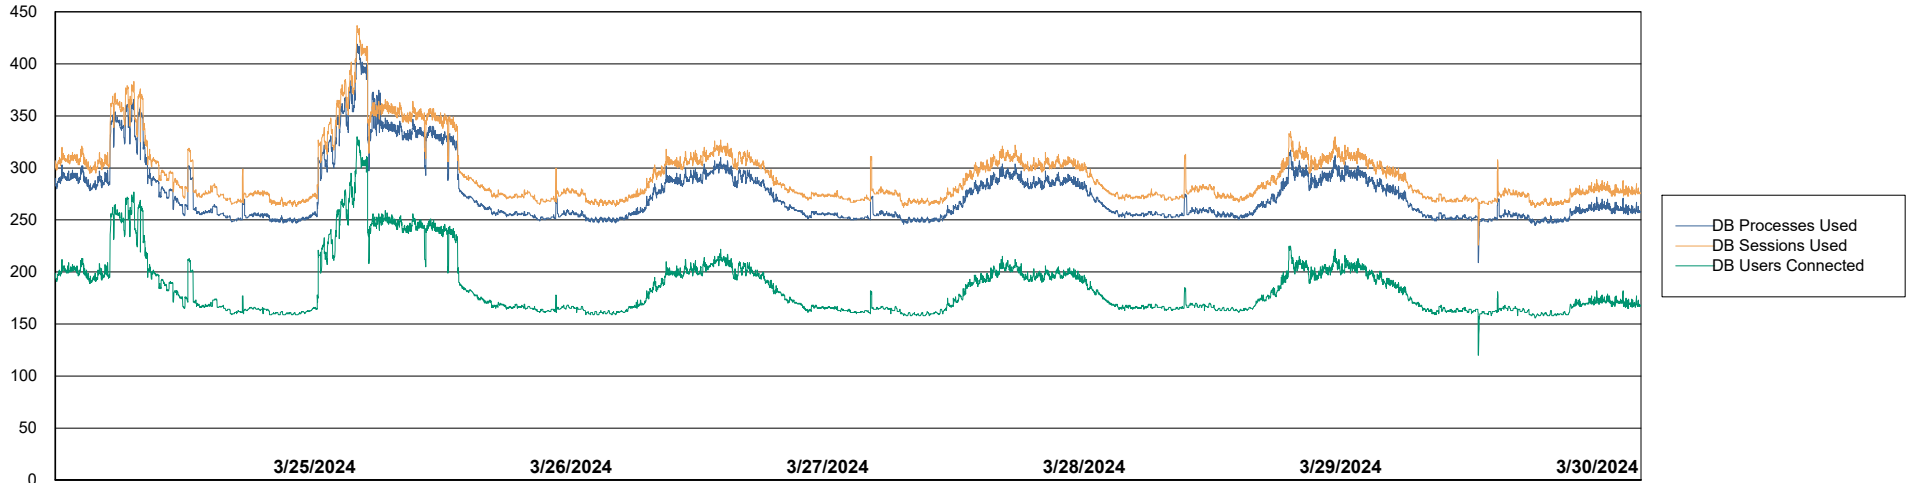

Database Performance LTS_PRD_CLSABSD01_ABS1