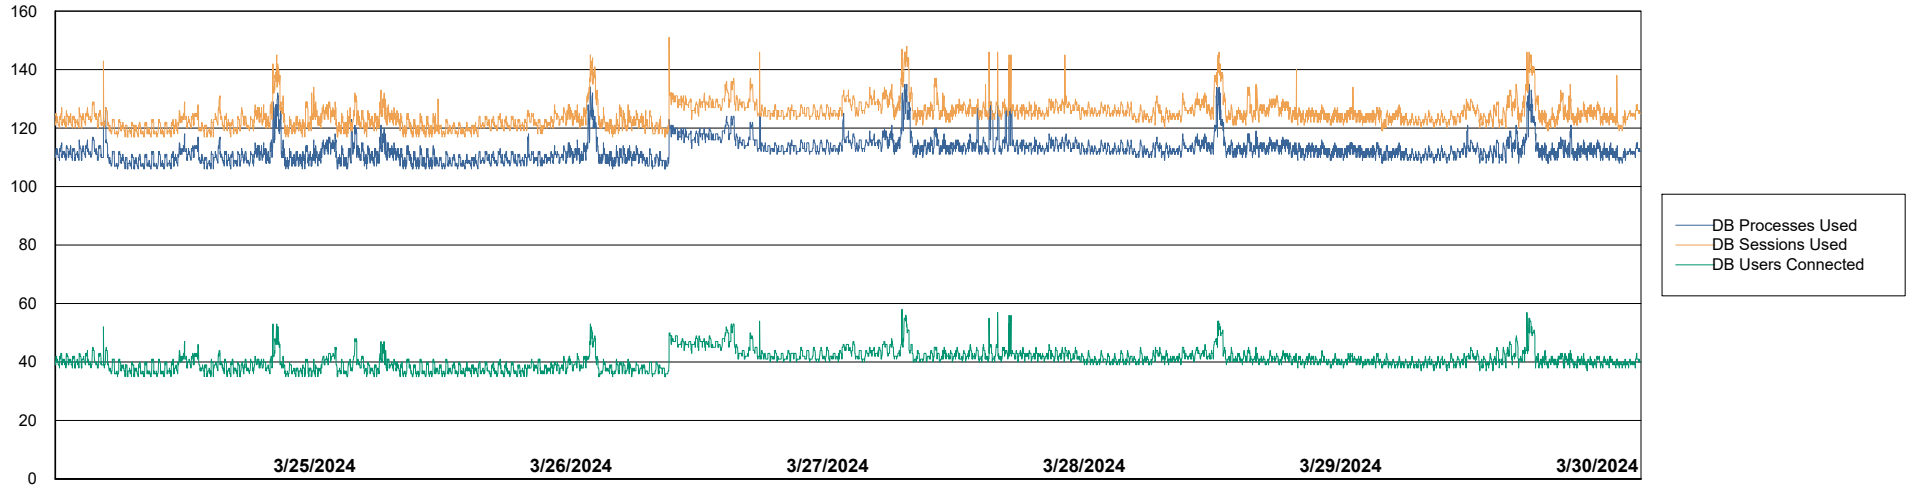

Database Performance LTS_PRD_CLSABSBI01_ABS1