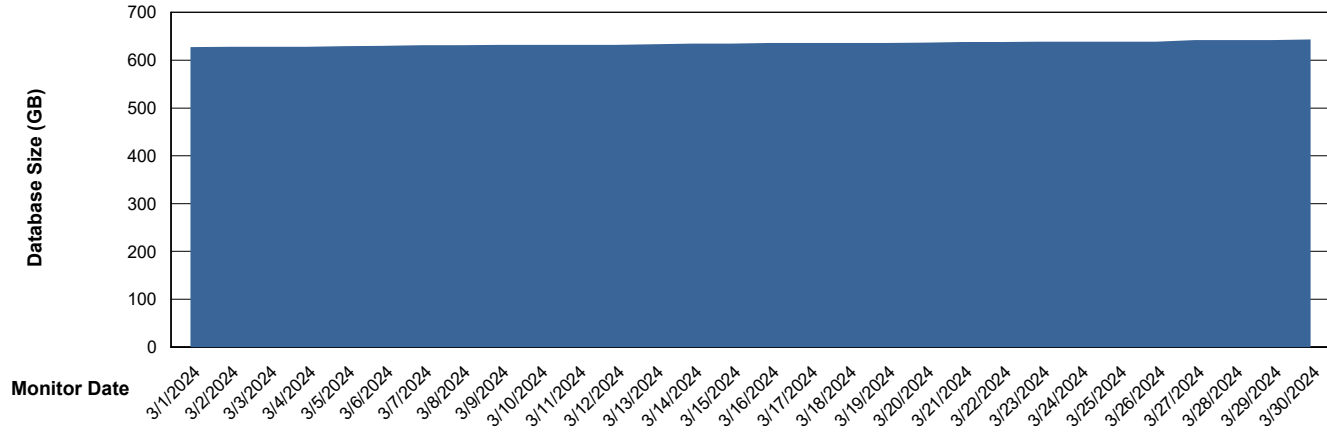

DATABASE SIZE LTS_PRD_CLSABSBI01_ABS1

Database growth over last month