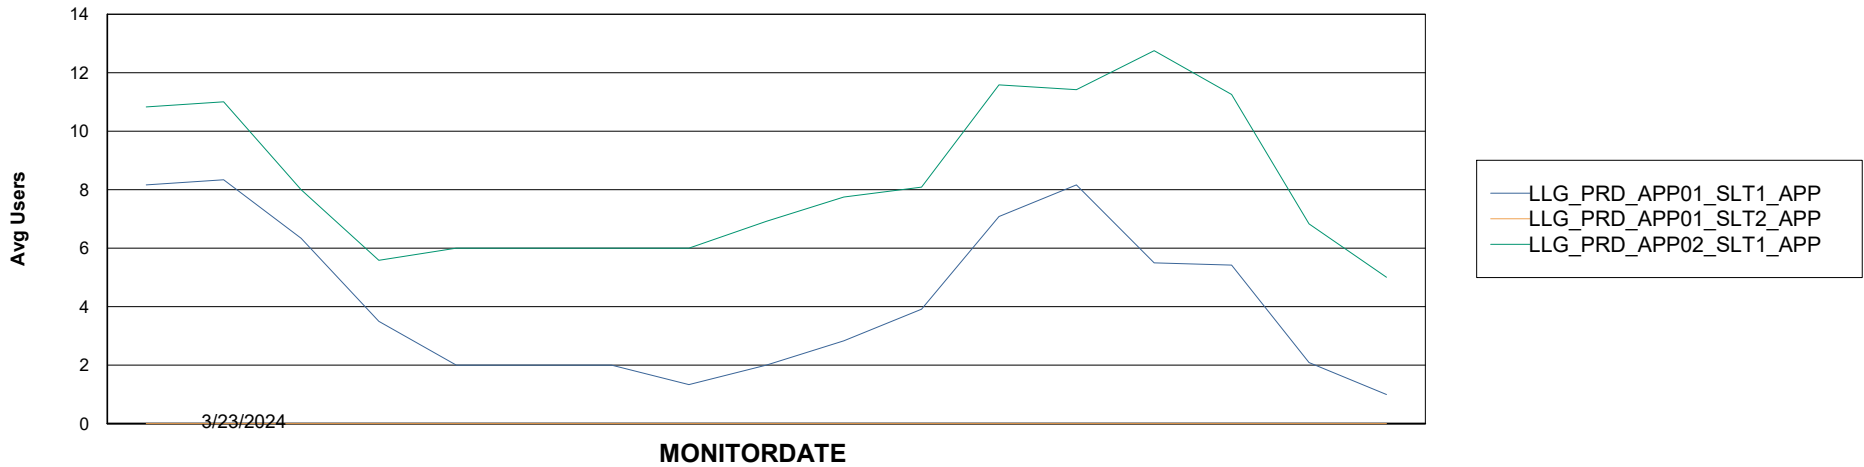

Avg users per day per ABS server