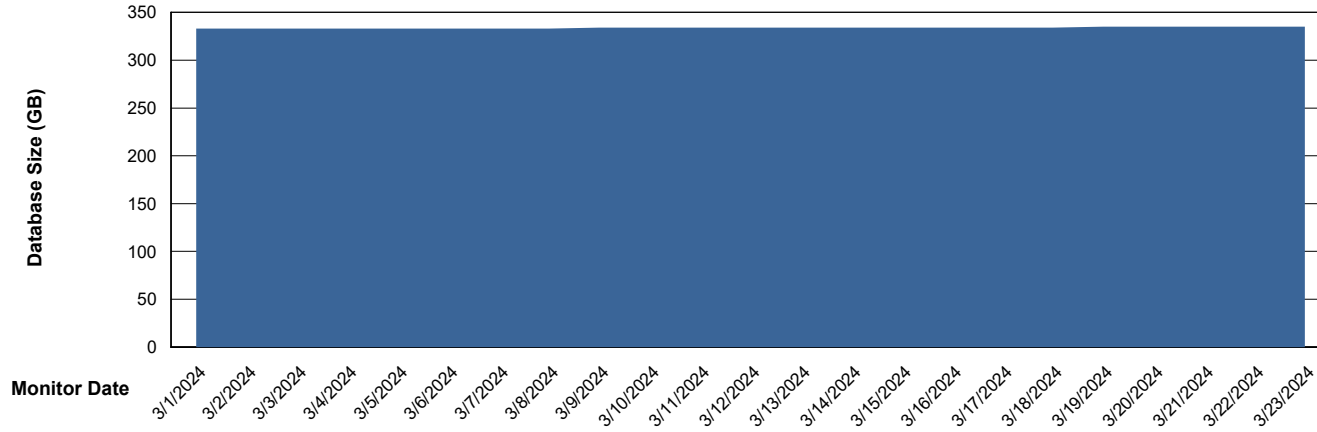

DATABASE SIZE LLGDB_Production

Database growth over last month