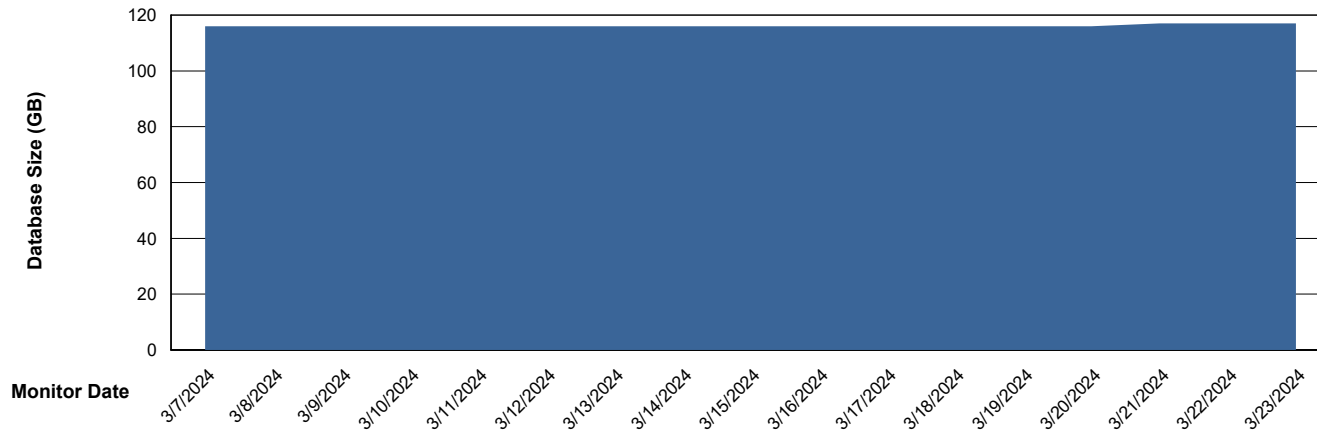

# Weekly SLA Customer Report

Customer LLG\_Production\_old  
Database ID 53

DATABASE SIZE LLGDB\_Production

### Database growth over last month

DATABASE SIZE LLGDBBI\_Production

### Database growth over last month