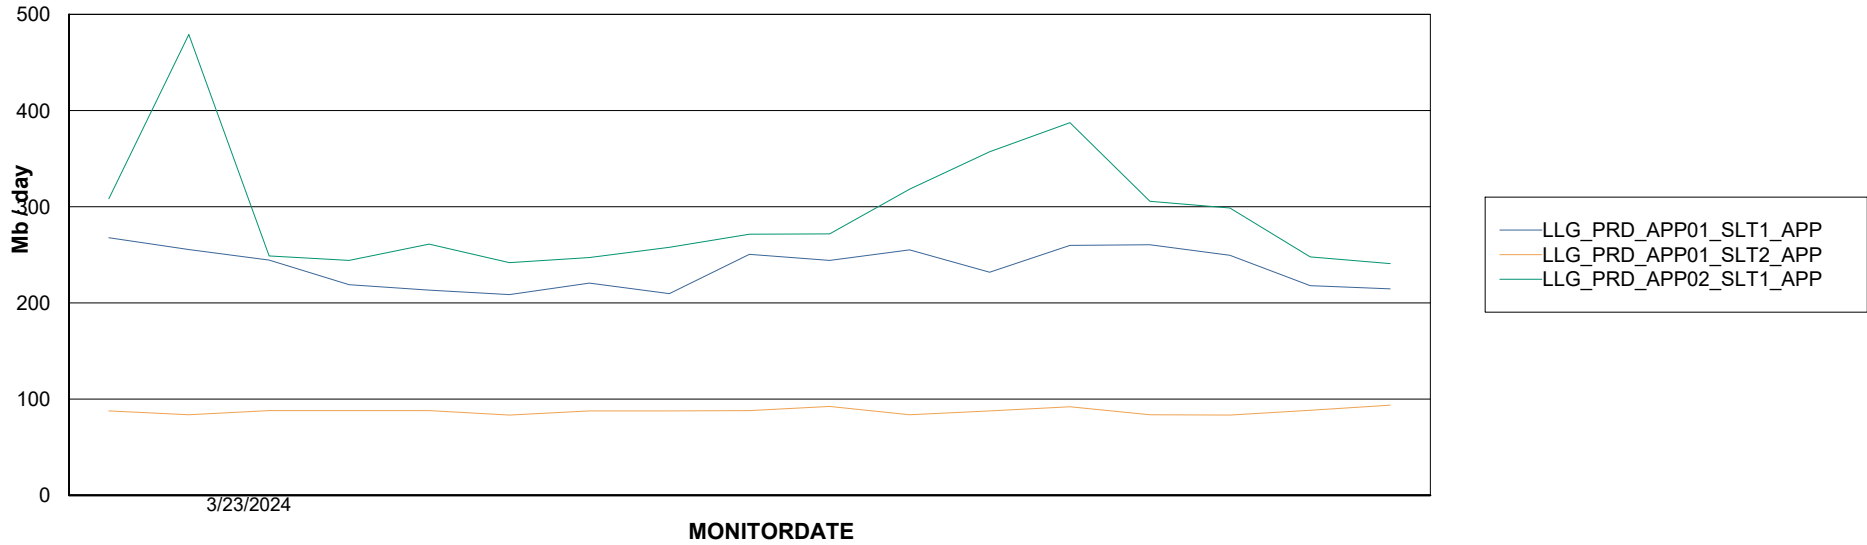

ABSSolute Application Server Services

Avg memory used per ABS Server Service