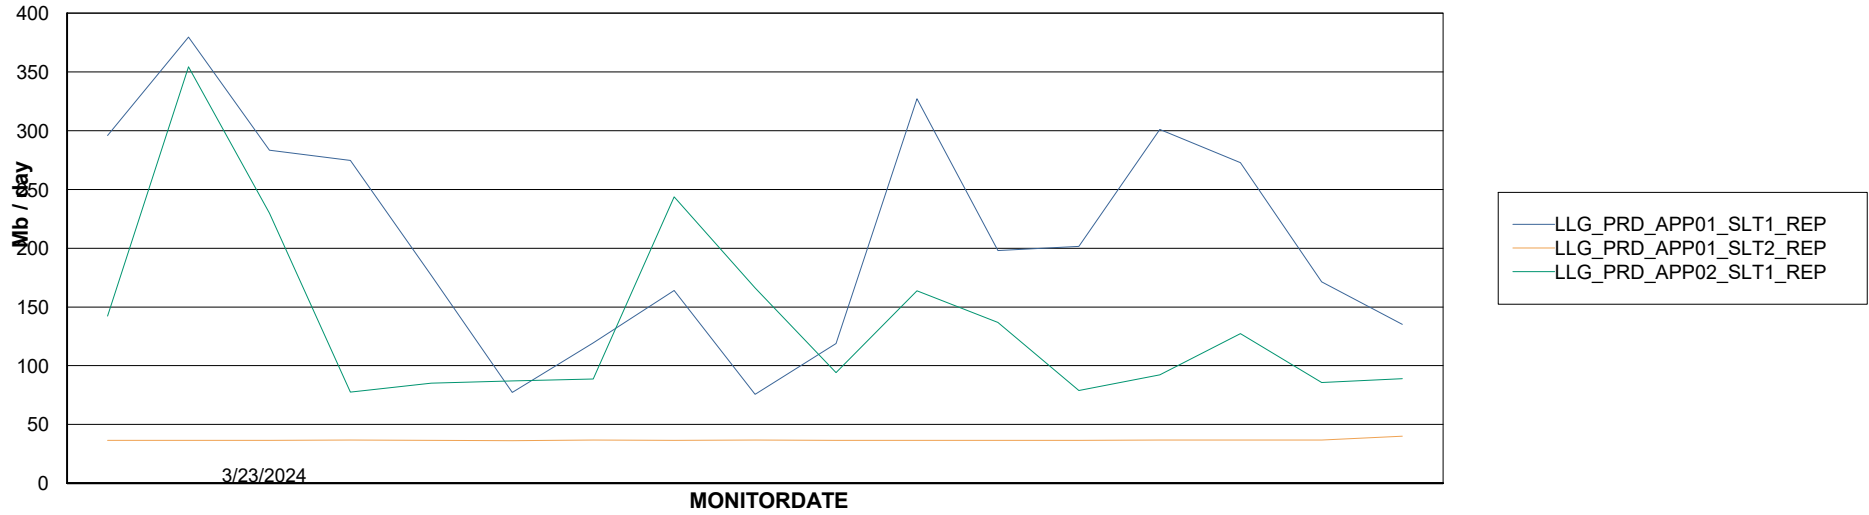

ABSSolute Application Server Services

Avg memory used per ReportServer Service