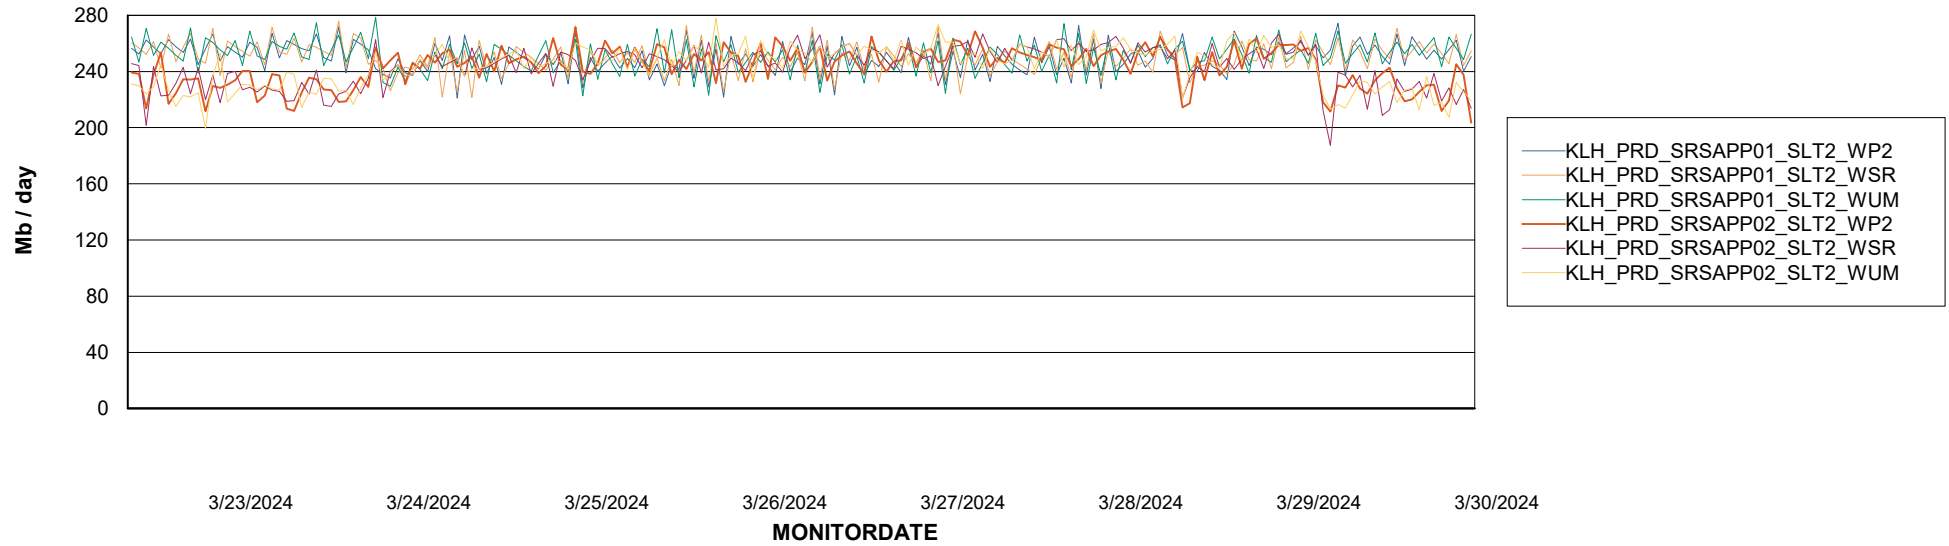

ABSolute Web Component Services

Avg memory used per ABS Web component