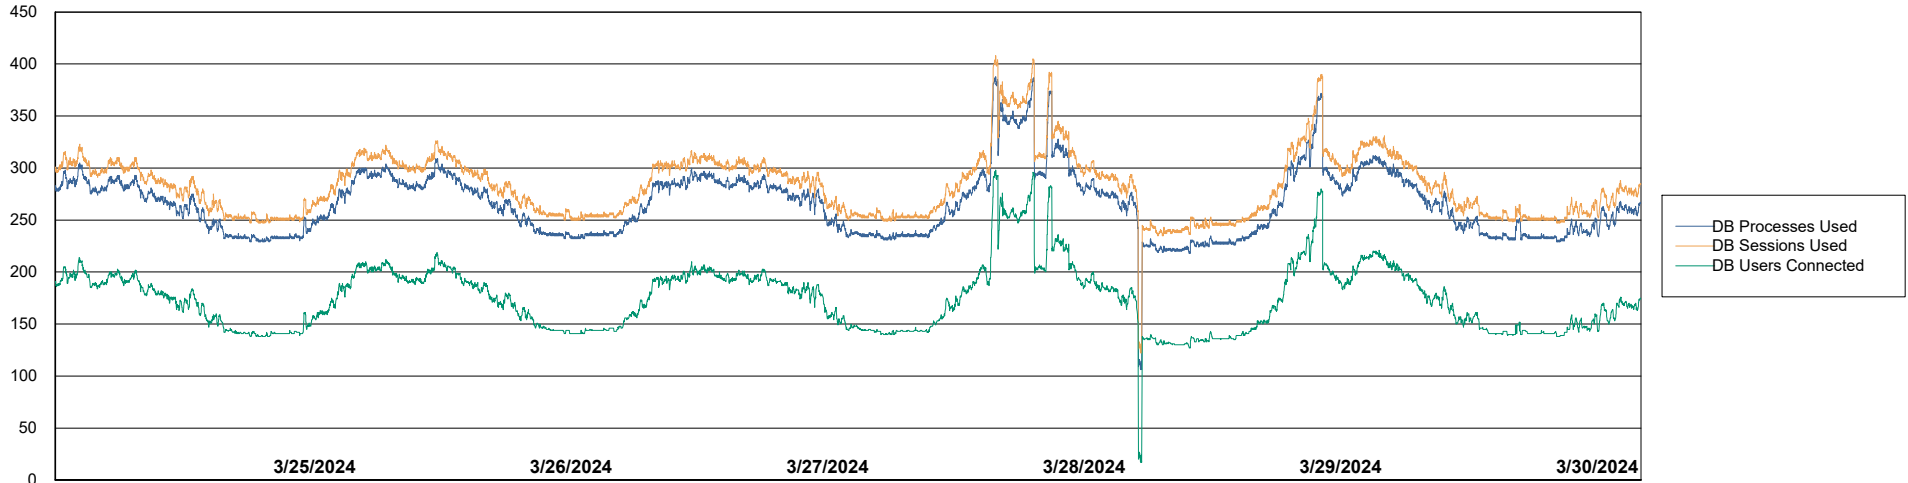

Weekly SLA Customer Report

Customer KLH_Production (24/7)
Database ID 139

Database Performance KLH_PRD_SRSBIDB01_ABS1

Weekly SLA Customer Report

Customer KLH_Production (24/7)
Database ID 139

Database Performance KLH_PRD_SRSDDB01_ABS1