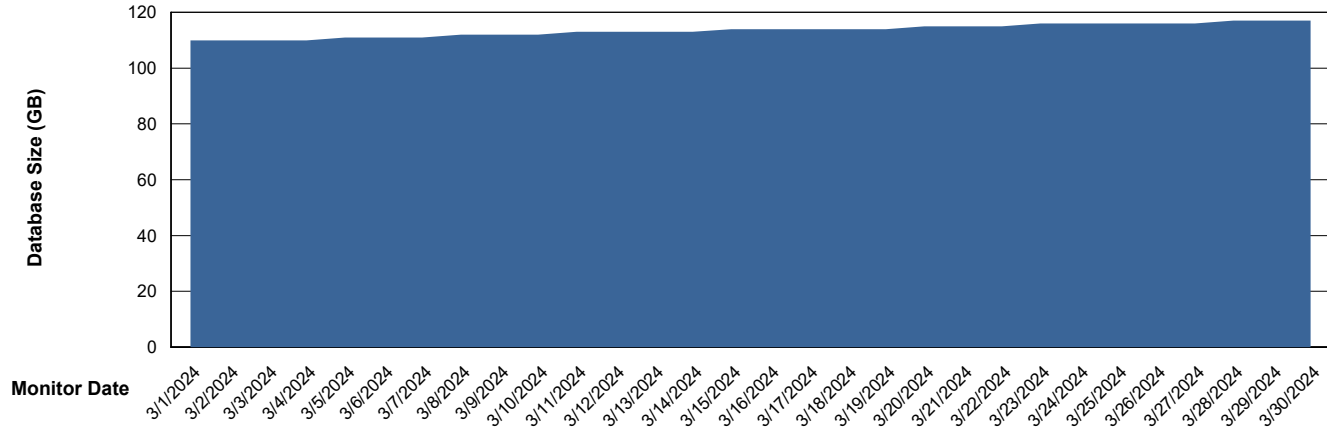

Weekly SLA Customer Report

Customer KLH_Production (24/7)
Database ID 139

Database Performance KLH_PRD_SRSD02_HSBABS1

DB Processes Max 4
DB Processes Max 0
DB Processes Max 1,000

Weekly SLA Customer Report

Customer KLH_Production (24/7)
Database ID 139

DATABASE SIZE KLH_PRD_SRSBIDB01_ABS1

Database growth over last month

DATABASE SIZE KLH_PRD_SRSDB01_ABS1

Database growth over last month

Weekly SLA Customer Report