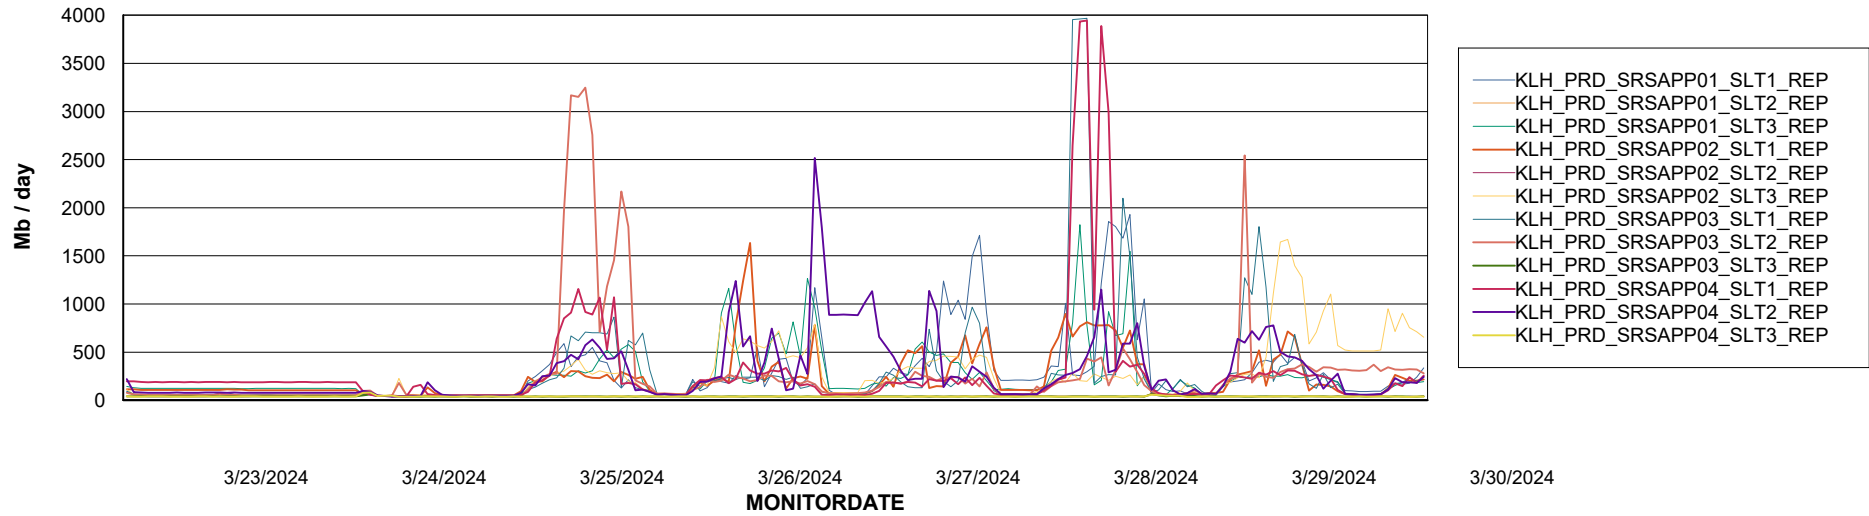

ABSSolute Application ReportServer Services

Avg memory used per ReportServer Service