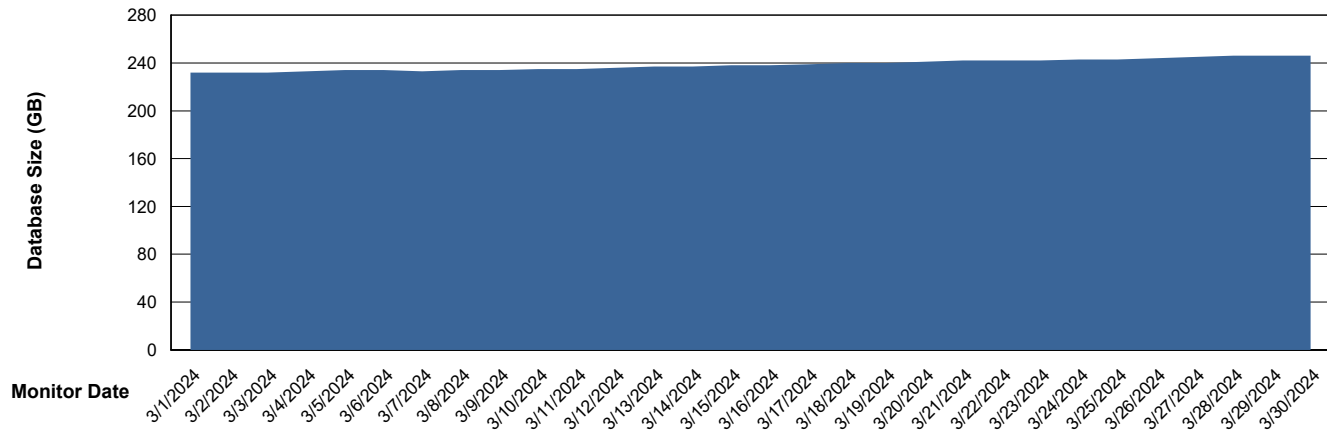

Customer KLH_Production (24/7)
Database ID 139

DATABASE SIZE KLH_PRD_SRSBIDB01_ABS1

Database growth over last month

DATABASE SIZE KLH_PRD_SRSDB01_ABS1

Database growth over last month

Weekly SLA Customer Report