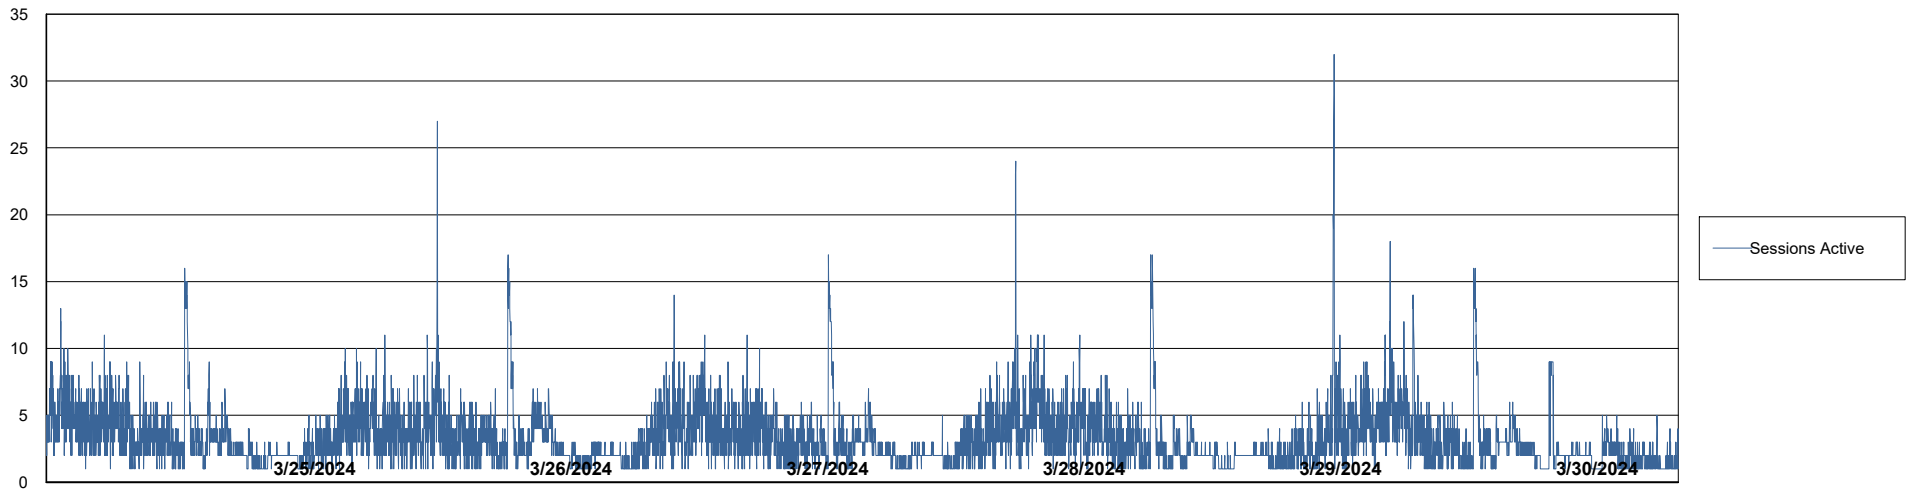

Weekly SLA Customer Report

Customer KLH_Production (24/7)
Database ID 139

Database Performance KLH_PRD_SRSBIDB01_ABS1

Weekly SLA Customer Report

Customer KLH_Production (24/7)
Database ID 139

Database Performance KLH_PRD_SRSDDB01_ABS1