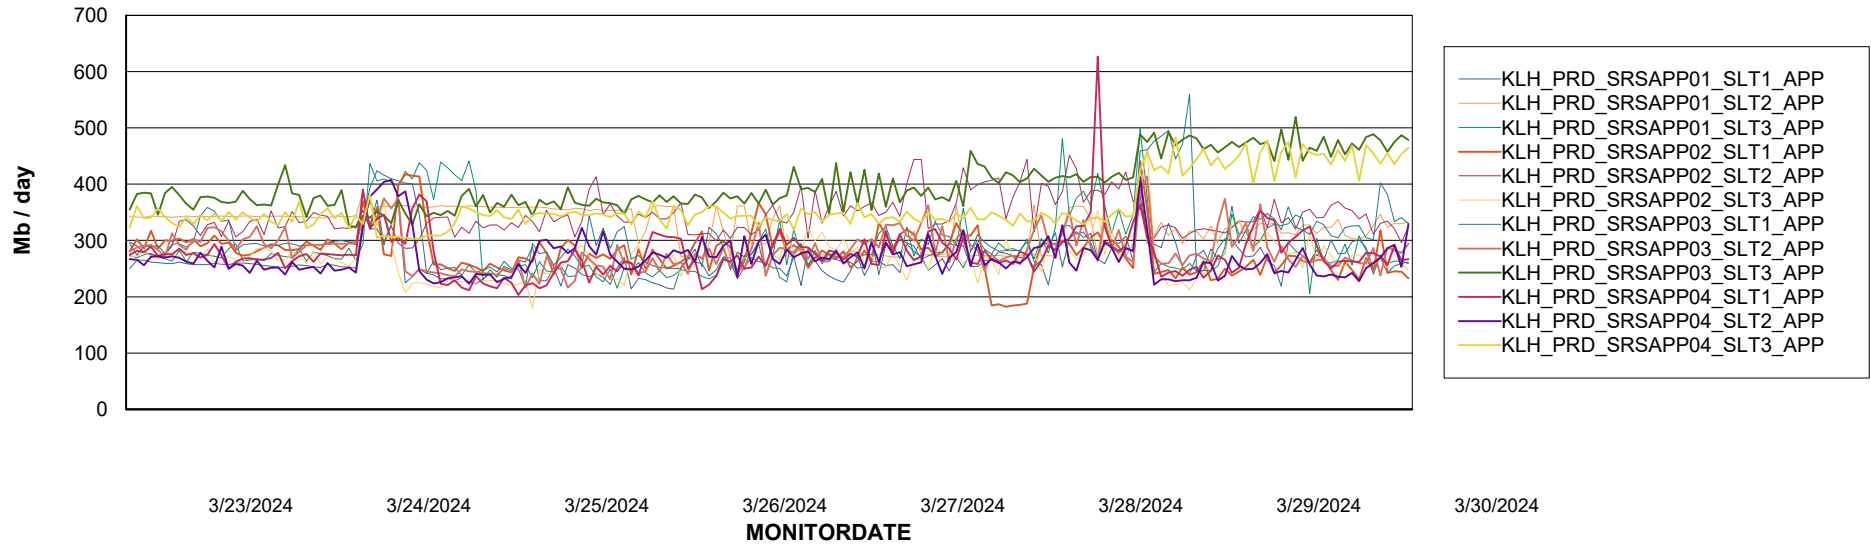

ABSSolute Application Server Services

Avg memory used per ABS Server Service