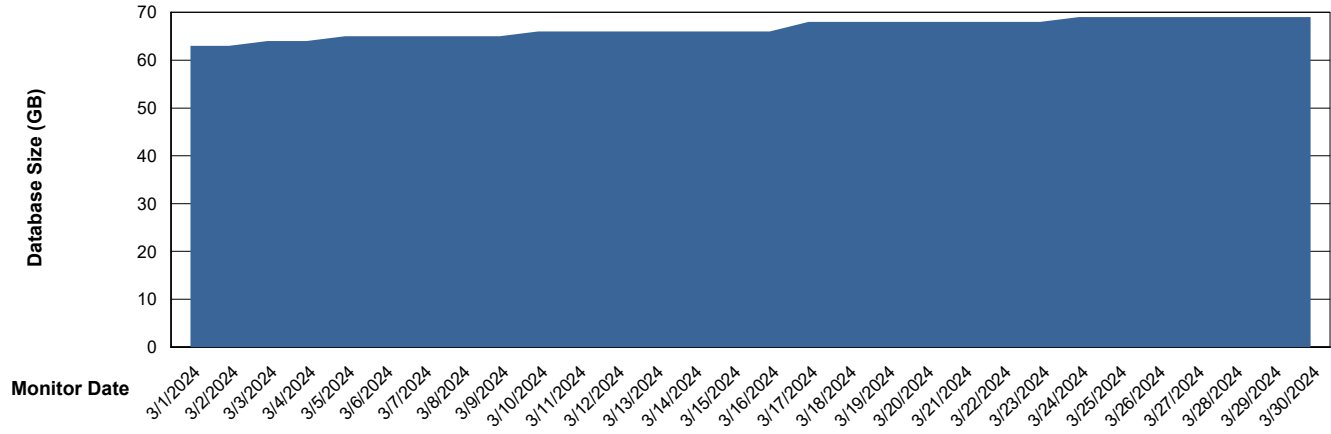

DATABASE SIZE KLA_PRD_KLAHQORA05_DB_ABS1

Database growth over last month