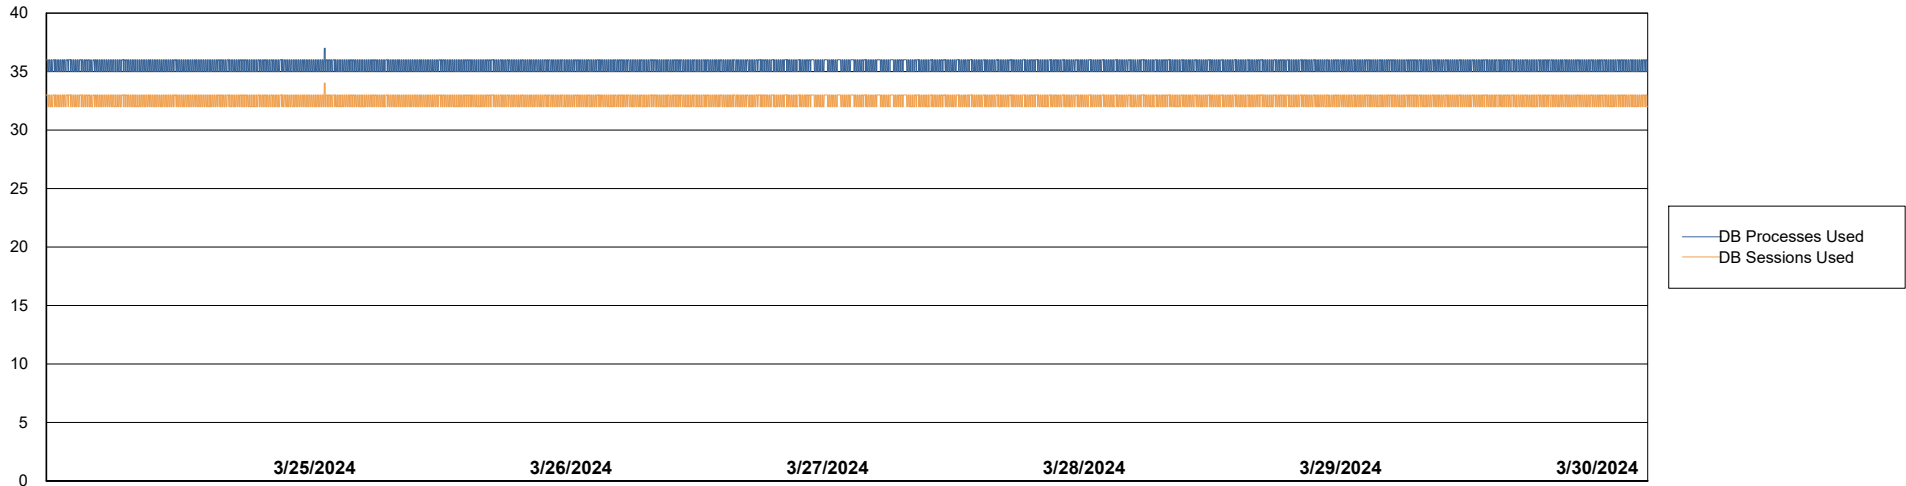

Database Performance KLA_STB_KLAHQORA06_DB_HSBABS1

DB Processes Max 1,000