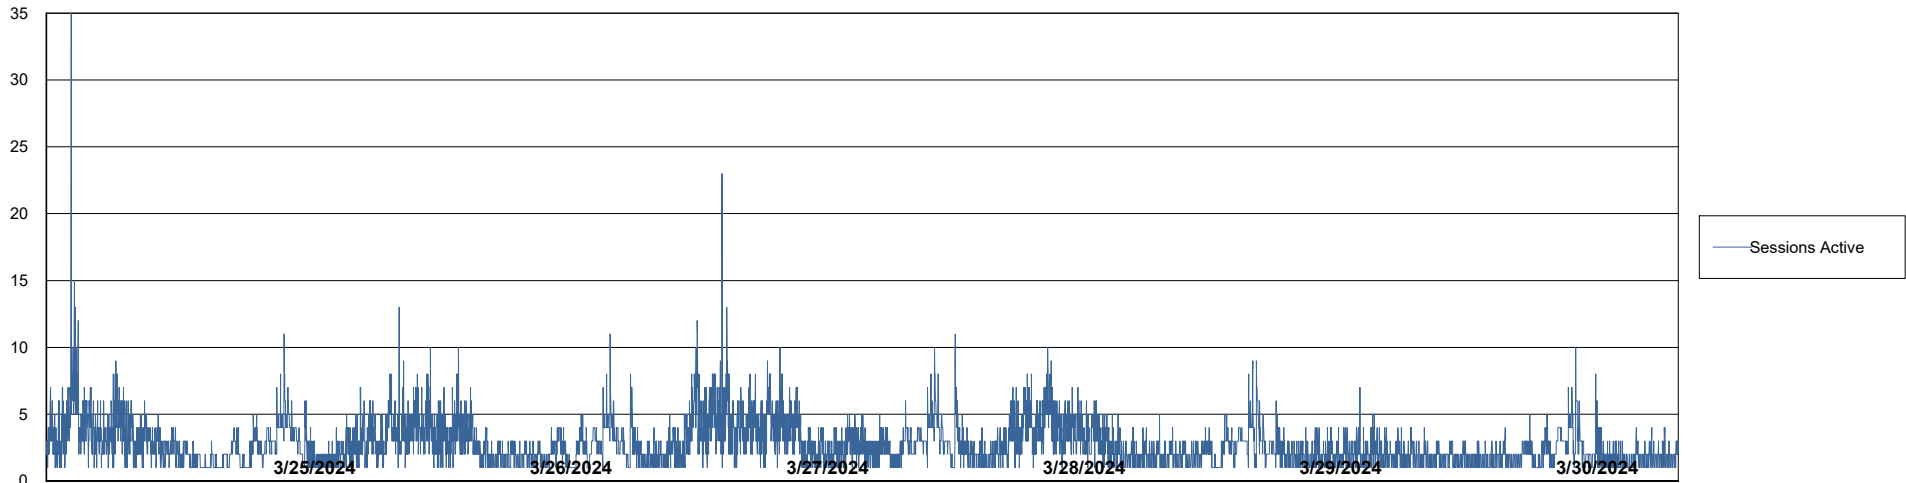

DB Processes Max 1,000
DB Processes Max 4
DB Processes Max 0

Weekly SLA Customer Report

Customer JSG_Production (24/7)
Database ID 102

Database Performance JSG_PRD_RIKER_DB_HSBABS1

Weekly SLA Customer Report