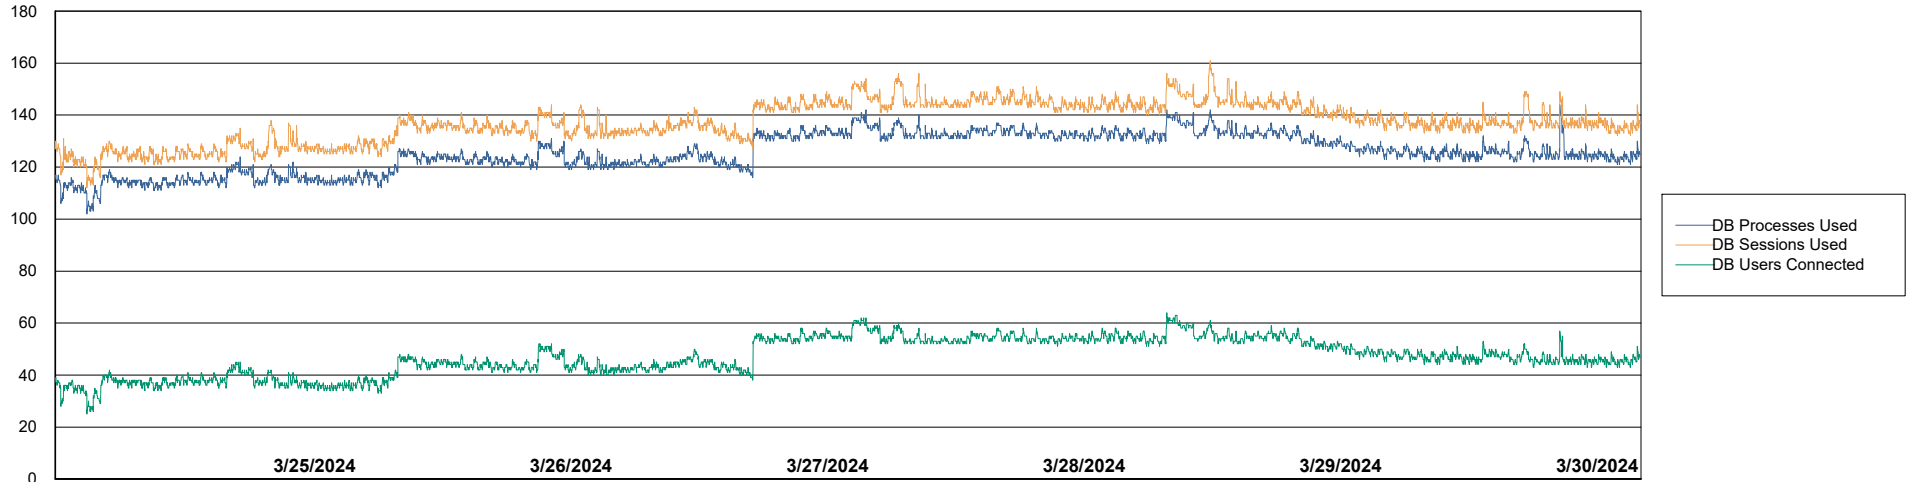

Database Performance JSG_PRD_BASHIR_DB_ABS1