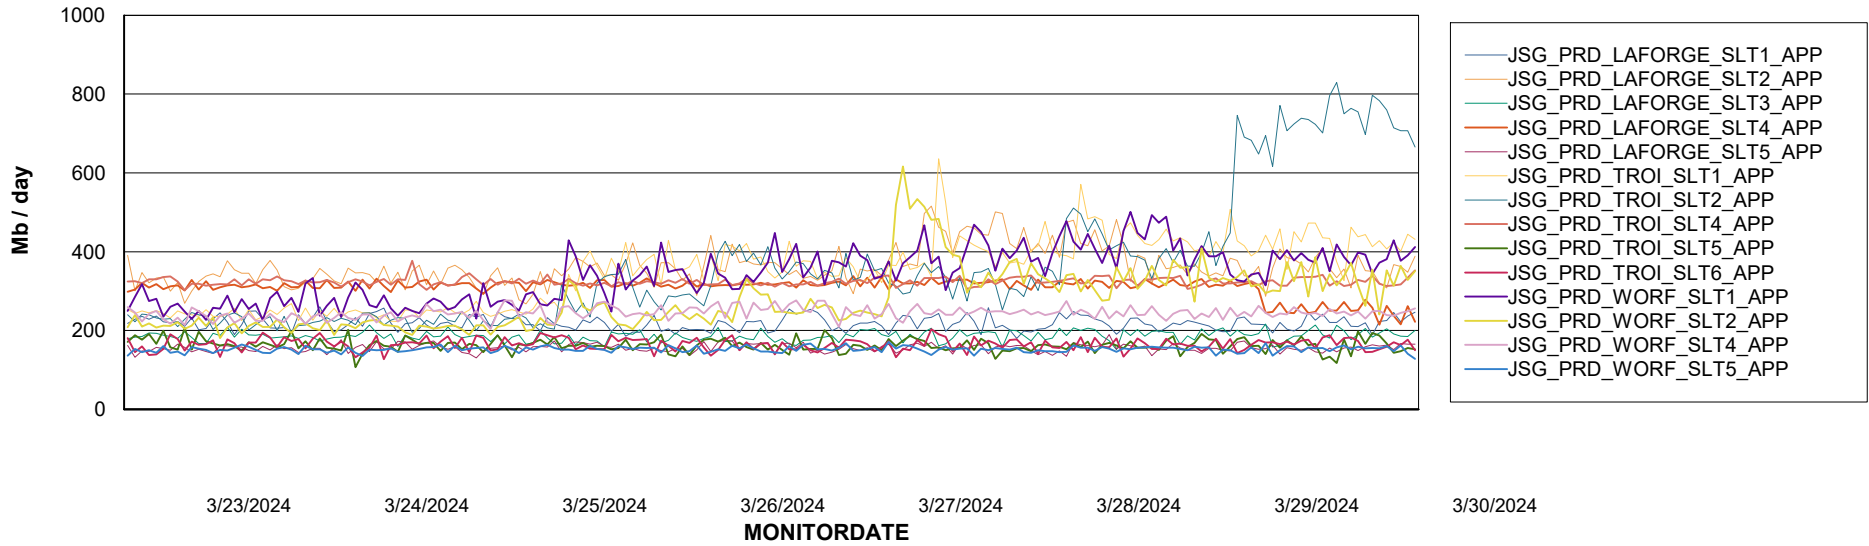

ABSSolute Application Server Services

Avg memory used per ABS Server Service