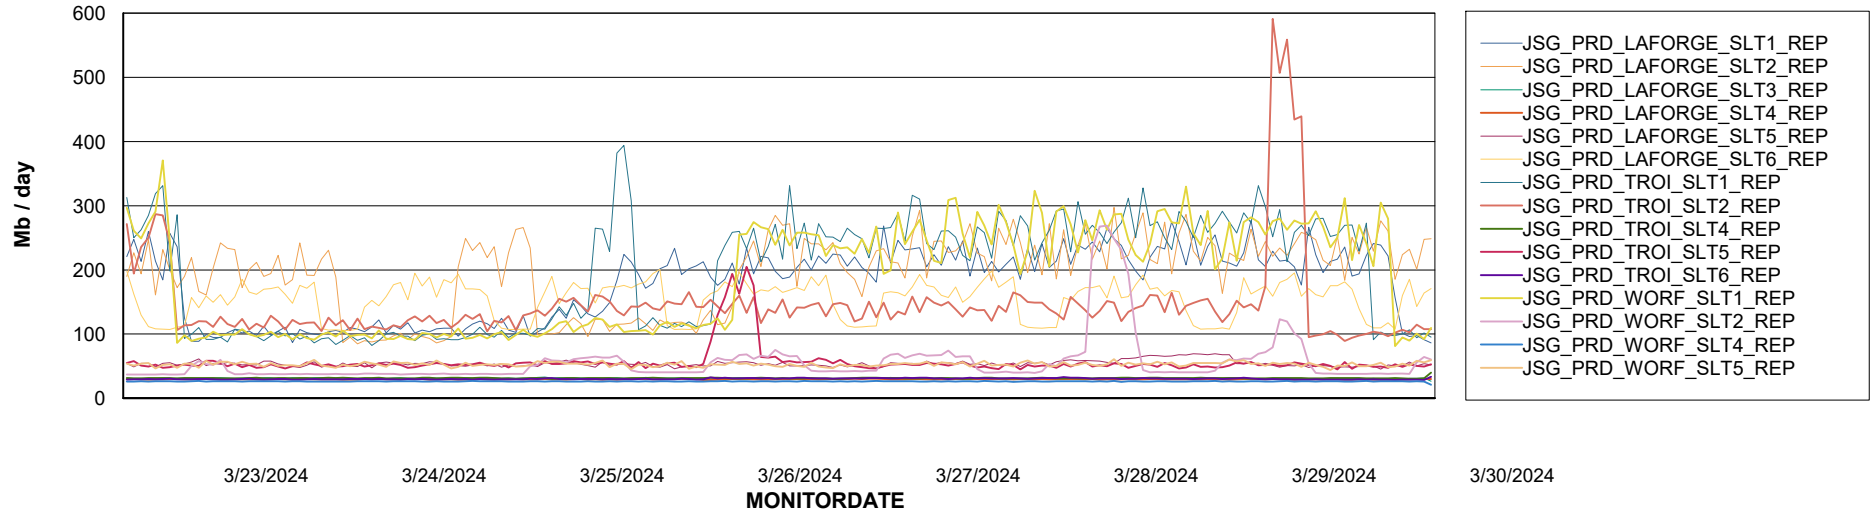

ABSSolute Application ReportServer Services

Avg memory used per ReportServer Service