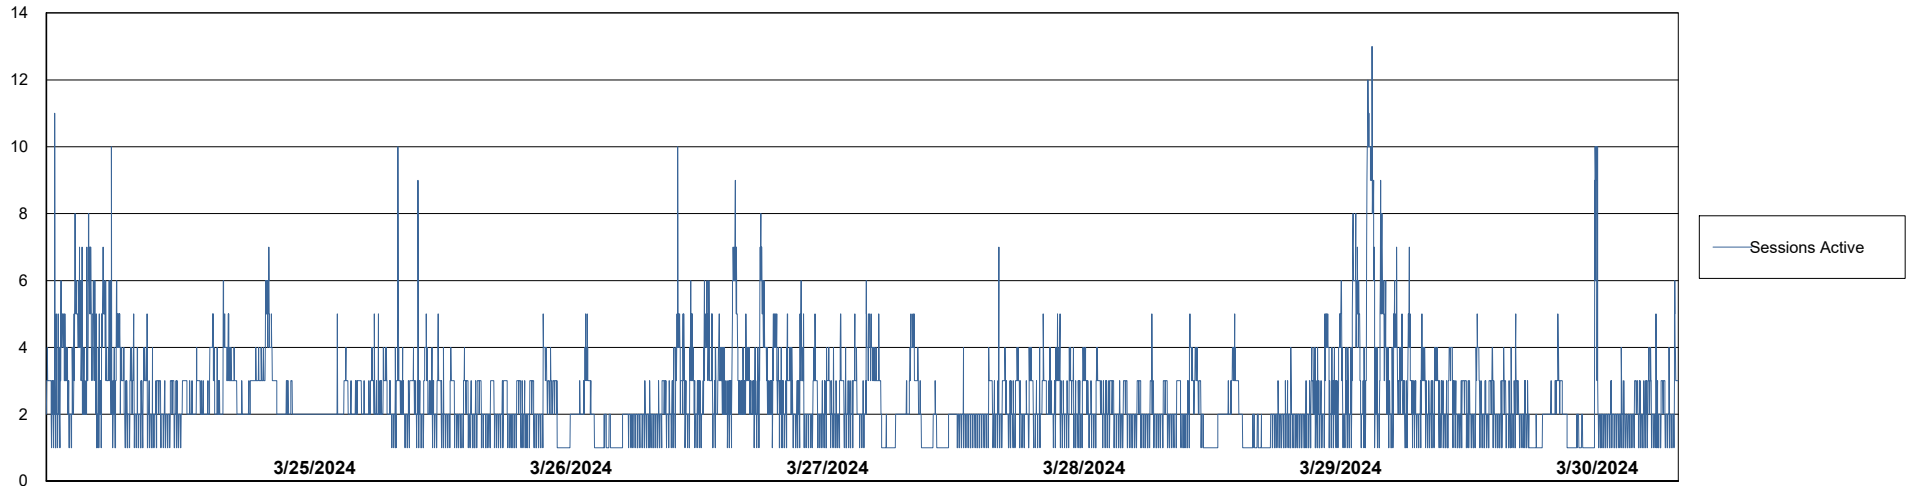

Weekly SLA Customer Report

Customer JSG_Production (24/7)
Database ID 102

Harddisk Usage JSG_PRD_WORF

	Free disk space on C: (%)	Total disk space on C: (Gb)	Used disk space on C: (Gb)
3/30/2024	55	149	67
3/29/2024	55	149	67
3/28/2024	55	149	67
3/27/2024	55	149	67
3/26/2024	55	149	67
3/25/2024	55	149	67
3/24/2024	55	149	67

Weekly SLA Customer Report

Customer JSG_Production (24/7)
Database ID 102

Database Performance JSG_PRD_BASHIR_DB_ABS1

Weekly SLA Customer Report

Customer JSG_Production (24/7)
Database ID 102

Database Performance JSG_PRD_PICARD_DB_ABS1