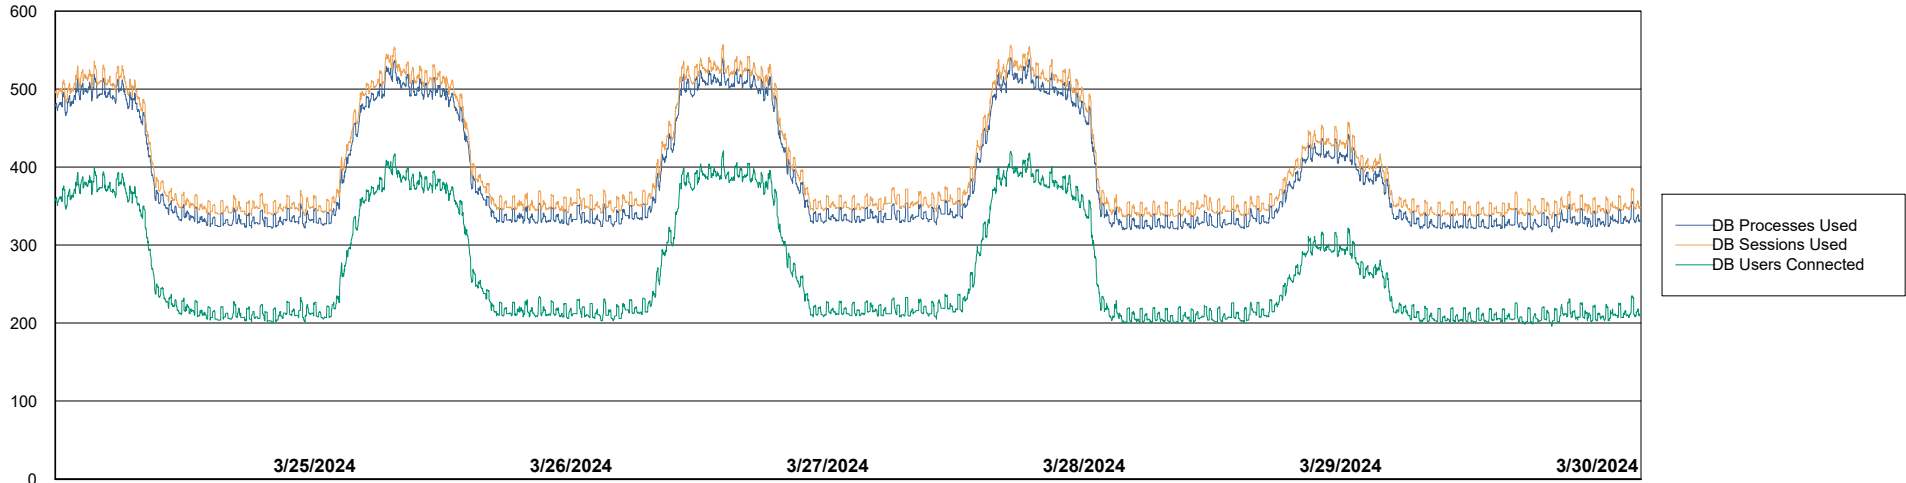

DB Processes Max 1,000
DB Processes Max 4
DB Processes Max 0

Weekly SLA Customer Report

Customer JSG_Production (24/7)
Database ID 102

Database Performance JSG_PRD_RIKER_DB_HSBABS1

Weekly SLA Customer Report