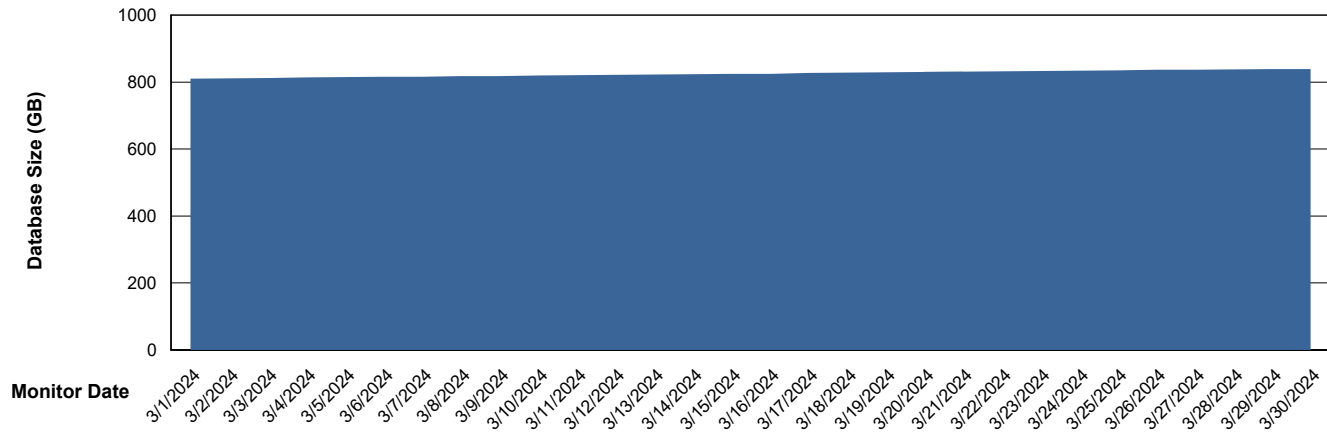

Customer JSG_Production (24/7)
Database ID 102

DATABASE SIZE JSG_PRD_BASHIR_DB_ABS1

Database growth over last month

DATABASE SIZE JSG_PRD_RIKER_DB_HSBABS1

Database growth over last month

Weekly SLA Customer Report