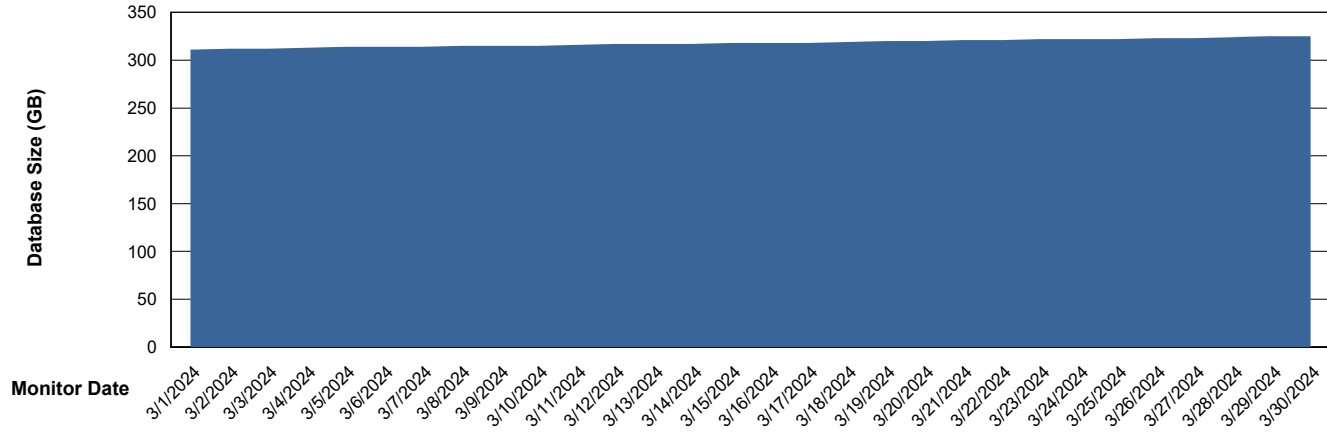

Weekly SLA Customer Report

Customer JSG_Production (24/7)
Database ID 102

Database Performance JSG_PRD_BASHIR_DB_ABS1

Weekly SLA Customer Report

Customer JSG_Production (24/7)
Database ID 102

Database Performance JSG_PRD_PICARD_DB_ABS1

DB Processes Max 1,000
DB Processes Max 4
DB Processes Max 0

Weekly SLA Customer Report

Customer JSG_Production (24/7)
Database ID 102

Database Performance JSG_PRD_RIKER_DB_HSBABS1

Weekly SLA Customer Report

Customer JSG_Production (24/7)
Database ID 102

DATABASE SIZE JSG_PRD_BASHIR_DB_ABS1

Database growth over last month

DATABASE SIZE JSG_PRD_RIKER_DB_HSBABS1

Database growth over last month

Weekly SLA Customer Report