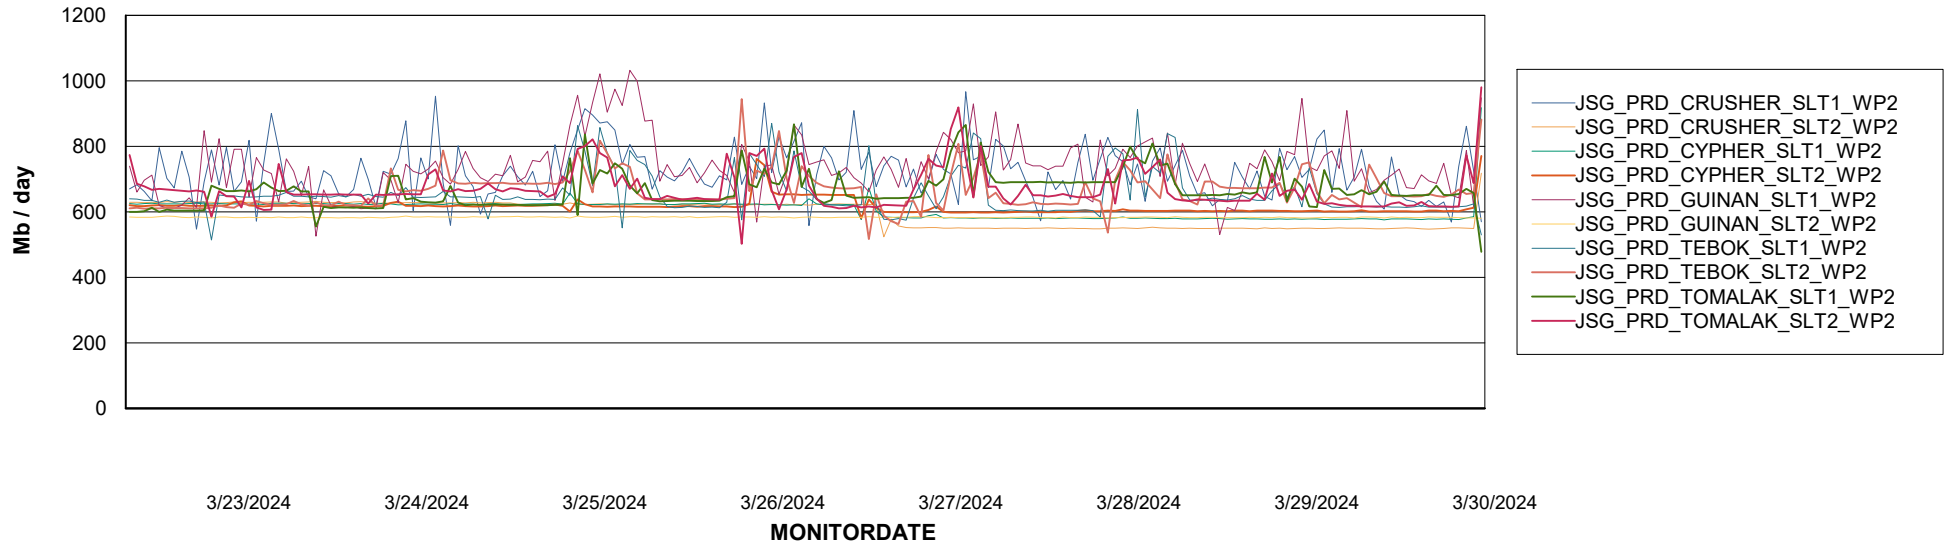

ABSSolute Web Component Services

Avg memory used per ABS Web component