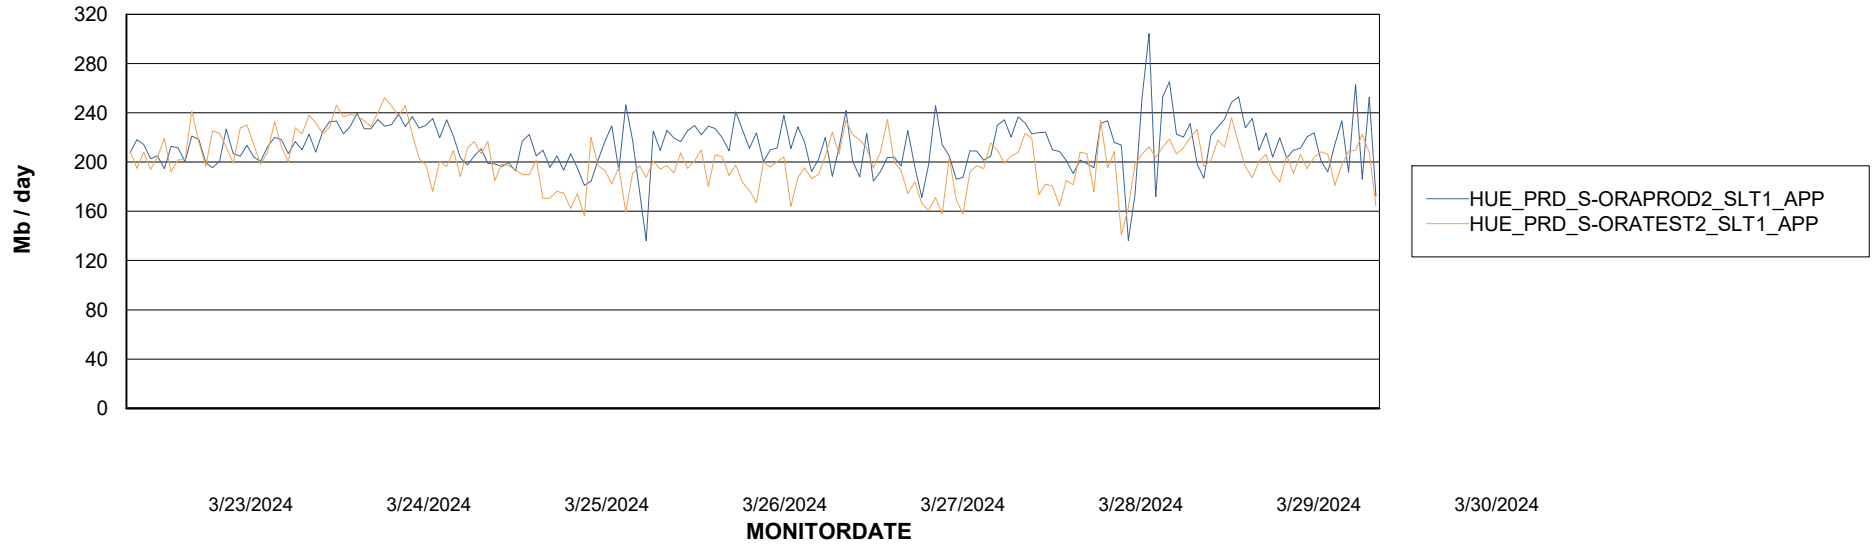

ABSSolute Application Server Services

Avg memory used per ABS Server Service