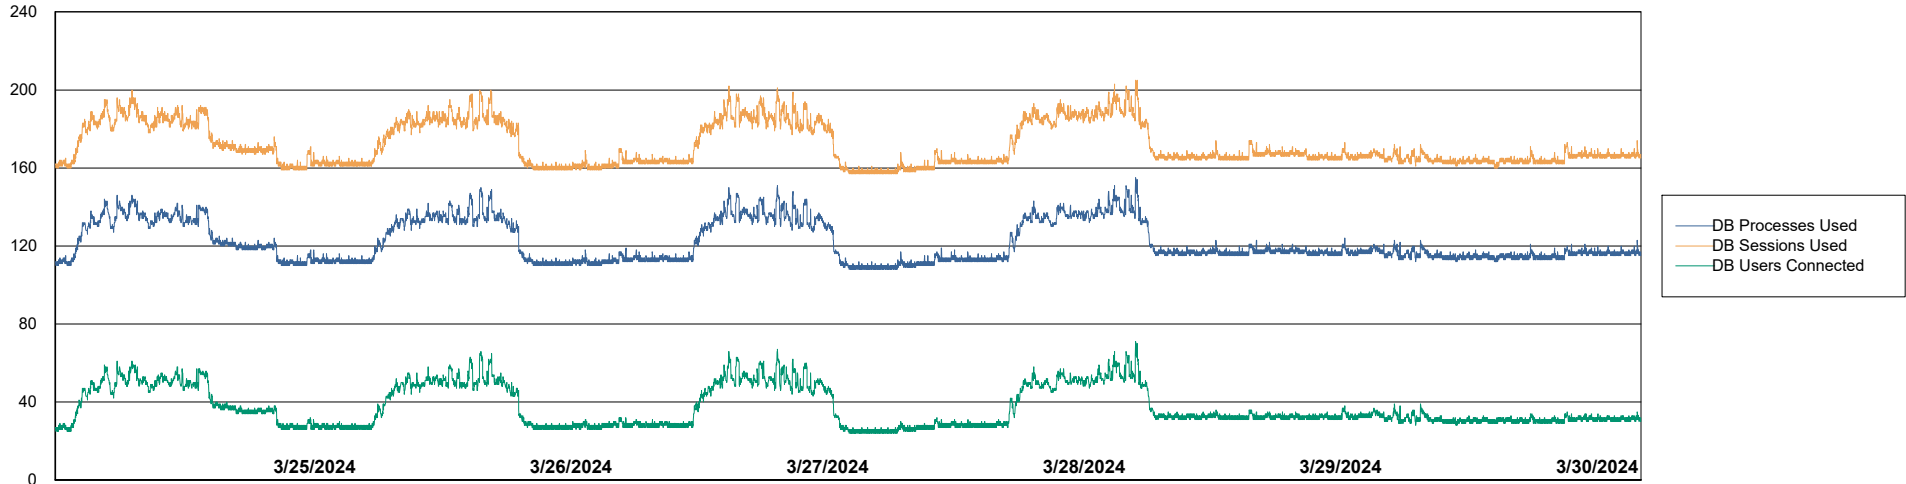

Database Performance HUE_PRD_S-ORAPROD2_ABS1