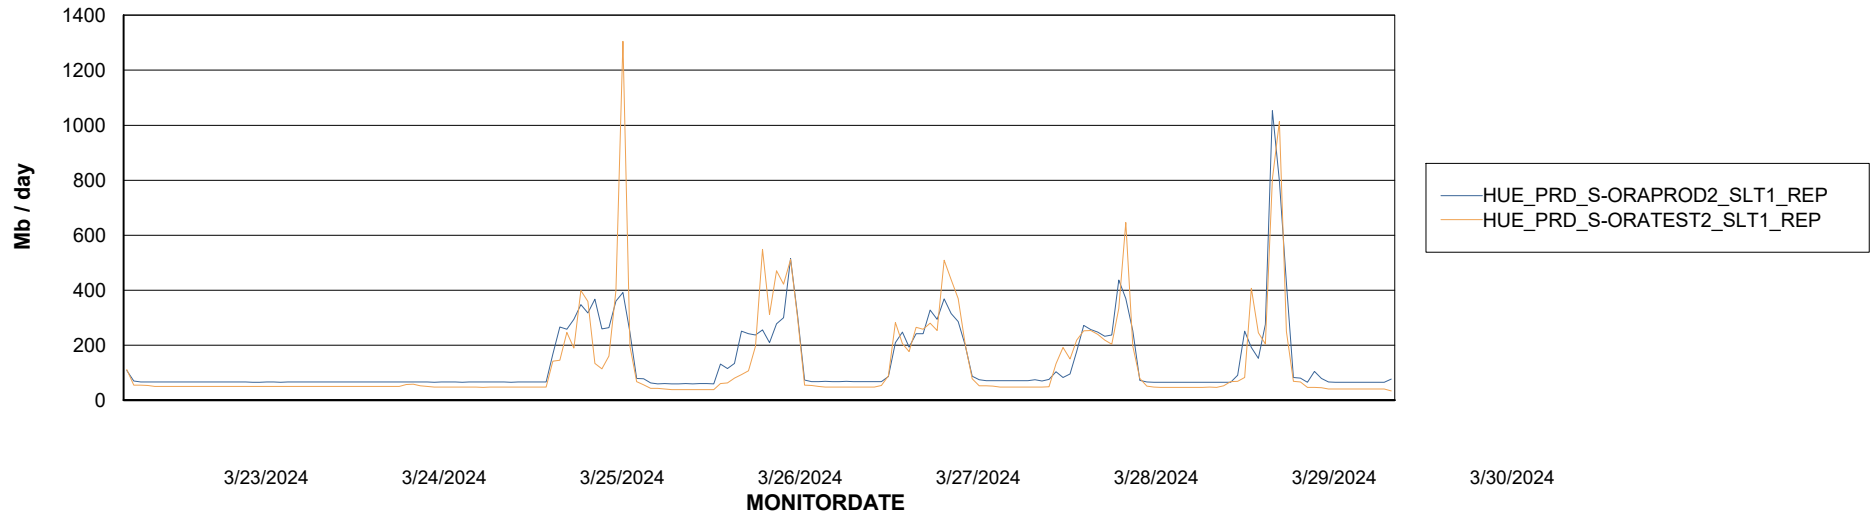

ABSSolute Application ReportServer Services

Avg memory used per ReportServer Service