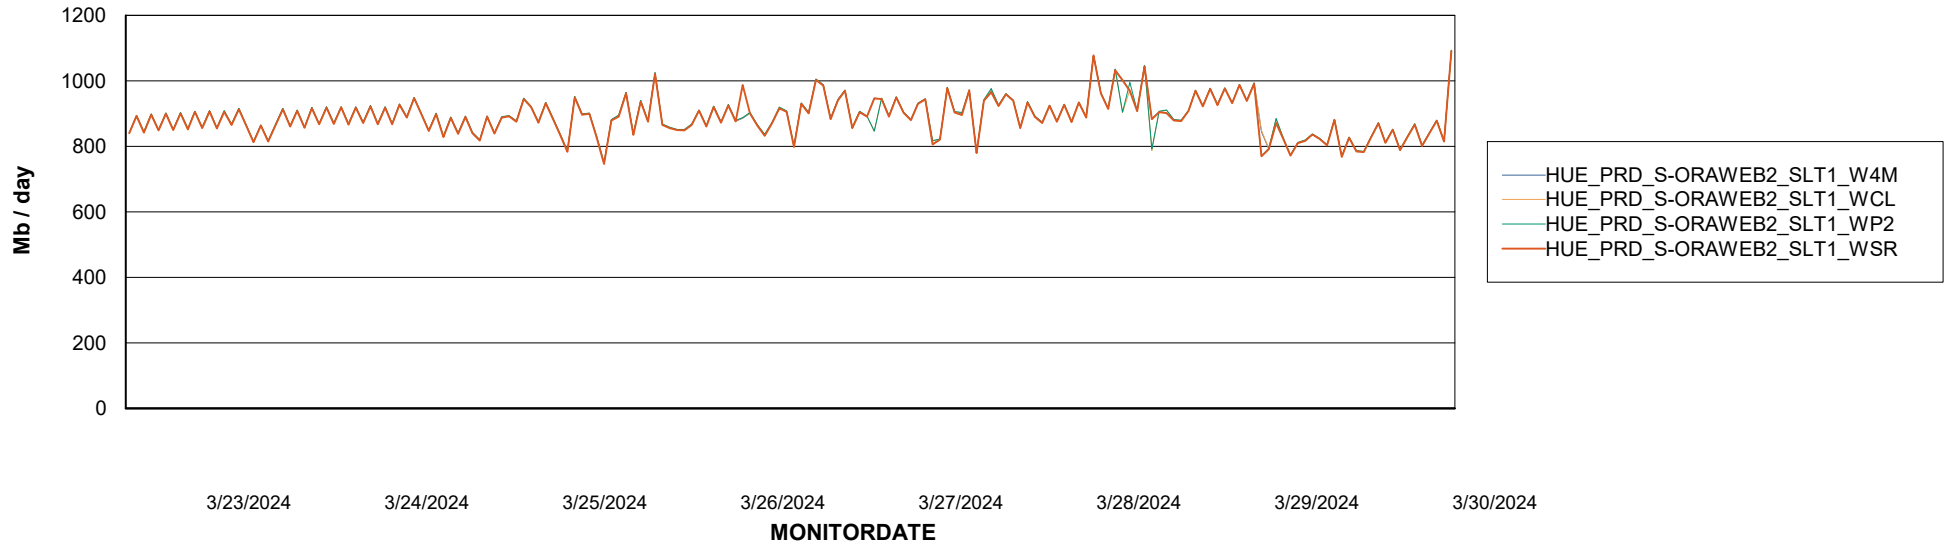

ABSSolute Web Component Services

Avg memory used per ABS Web component