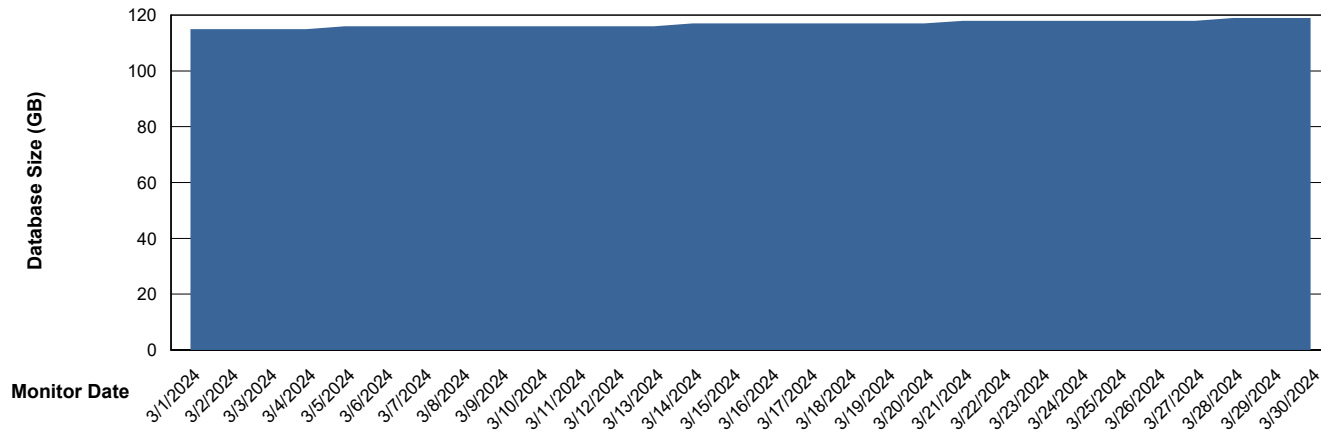

DATABASE SIZE HUE_PRD_S-ORAPROD2_ABS1

Database growth over last month