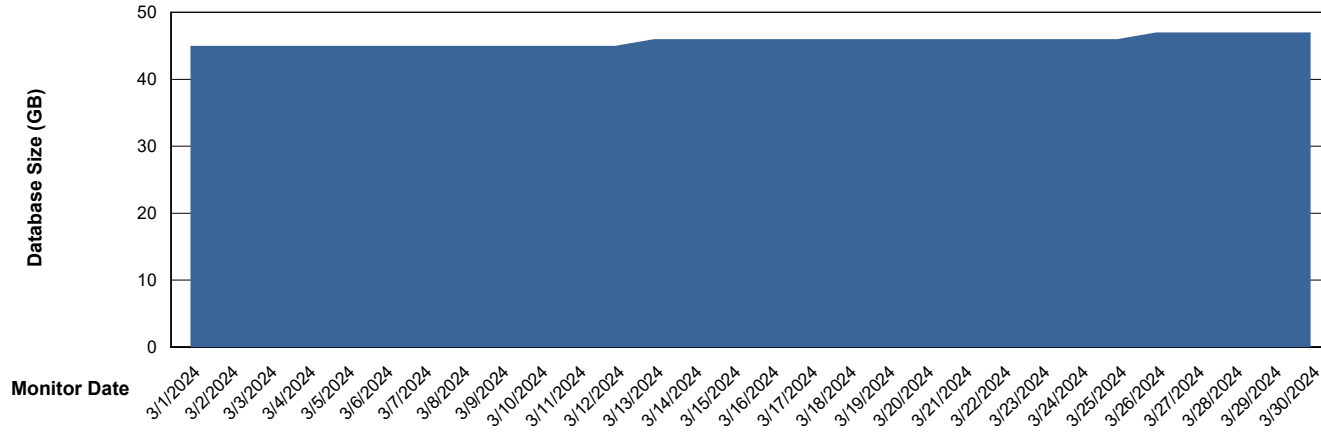

DATABASE SIZE HUE_PRD_S-ORABI2_ABS1

Database growth over last month