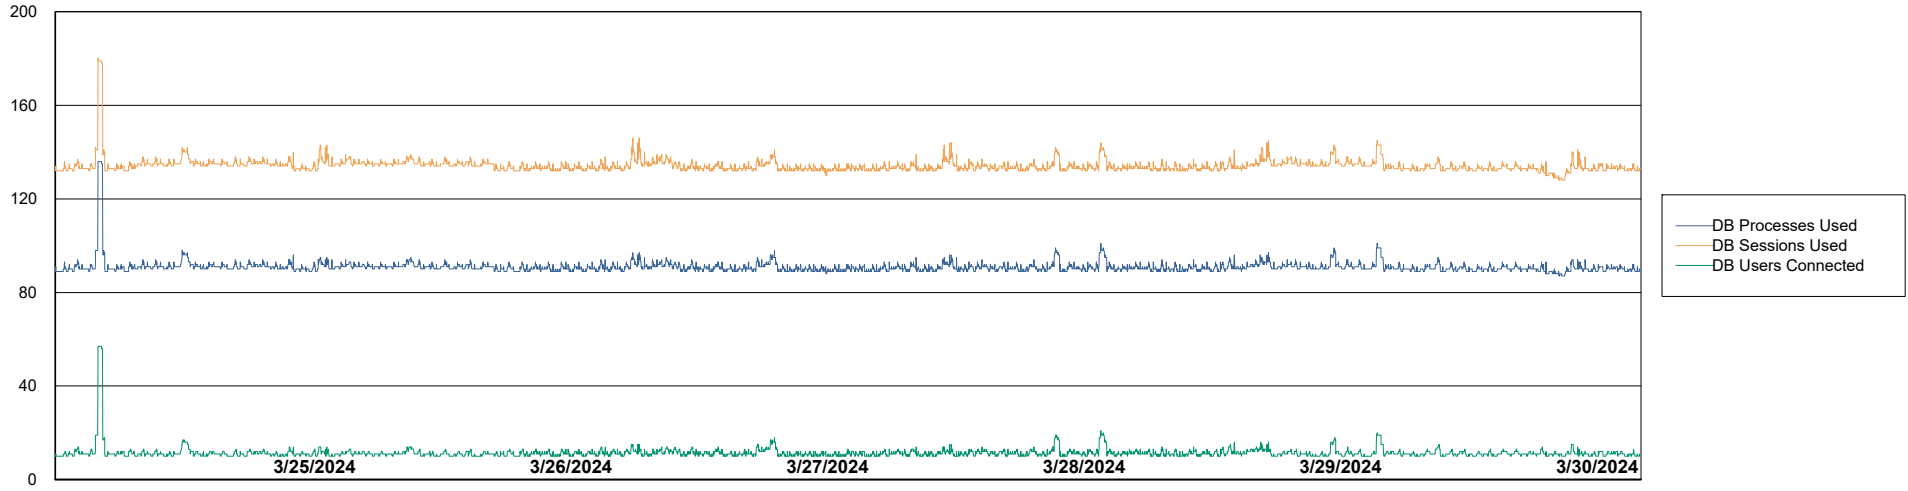

Database Performance HUE_PRD_S-ORABI2_ABS1