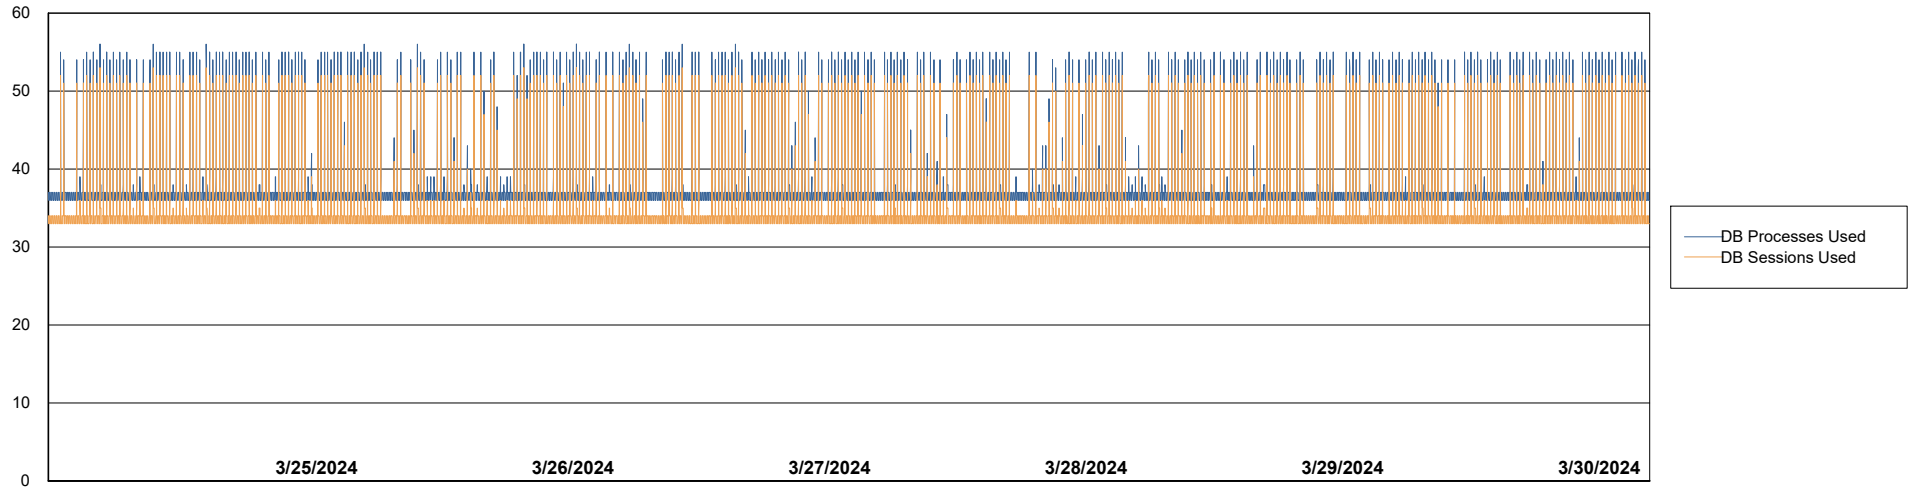

Database Performance HUE_PRD_S-ORATEST2_HSBABS1

DB Processes Max 1,000