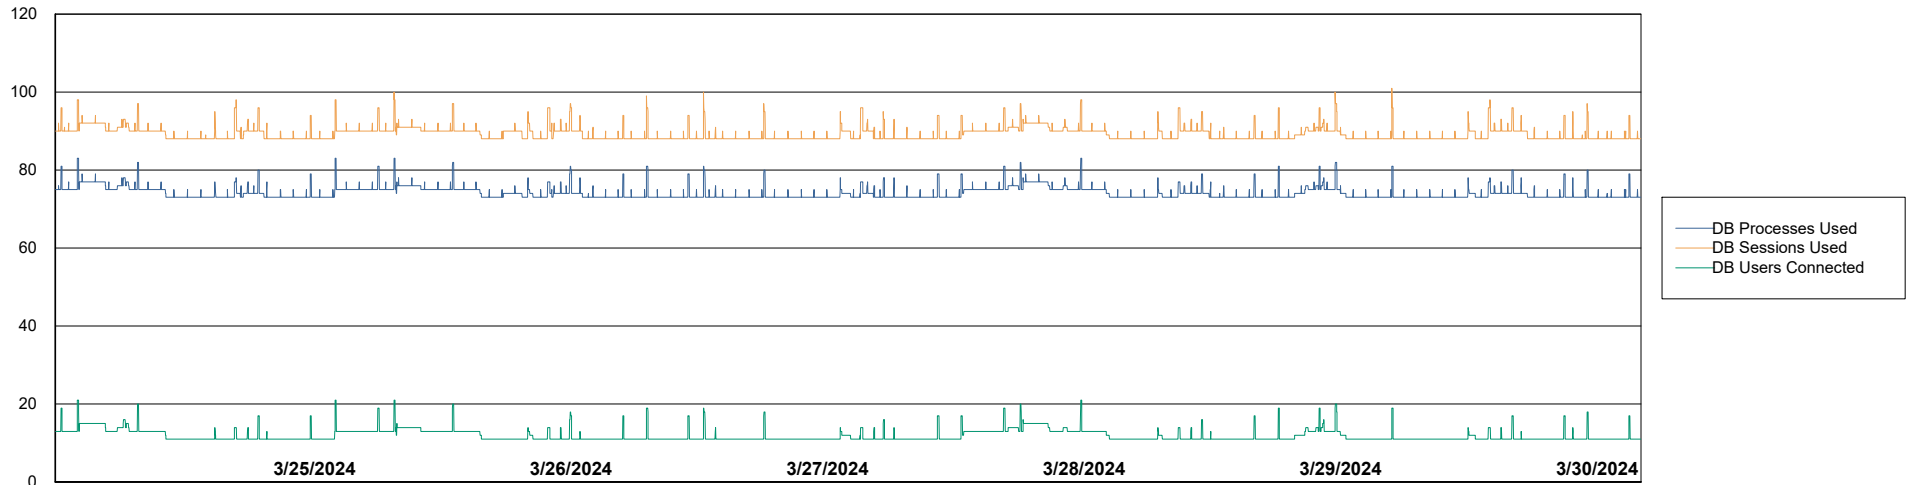

Weekly SLA Customer Report

Customer EUT_Production
Database ID 114

Database Performance EUT_EUP_PRD_URVINA22T_DB_ABS1

Weekly SLA Customer Report

Customer EUT_Production
Database ID 114

Database Performance EUT_URM_PRD_URVINA26_DB_ABS1

Weekly SLA Customer Report

Customer EUT_Production
Database ID 114

DATABASE SIZE EUT_EUP_PRD_URVINA22T_DB_ABS1

Database growth over last month

DATABASE SIZE EUT_URM_PRD_URVINA26_DB_ABS1

Database growth over last month

Weekly SLA Customer Report

Customer EUT_Production
Database ID 114

Database Tablespace EUT_EUP_PRD_URVINA22T_DB_ABS1

Date	Tablespace Name	Filesize (Gb)	Usedsize (Gb)	Percentage free
3/30/2024	ABSDATA	128	104	19
	INDX	28	22	21
3/29/2024	ABSDATA	128	104	19
	INDX	28	22	21
3/28/2024	ABSDATA	128	104	19
	INDX	28	22	21
3/27/2024	ABSDATA	128	104	19
	INDX	28	22	21
3/26/2024	ABSDATA	128	104	19
	INDX	28	22	21
3/25/2024	ABSDATA	128	104	19
	INDX	28	22	21
3/24/2024	ABSDATA	128	104	19
	INDX	28	22	21