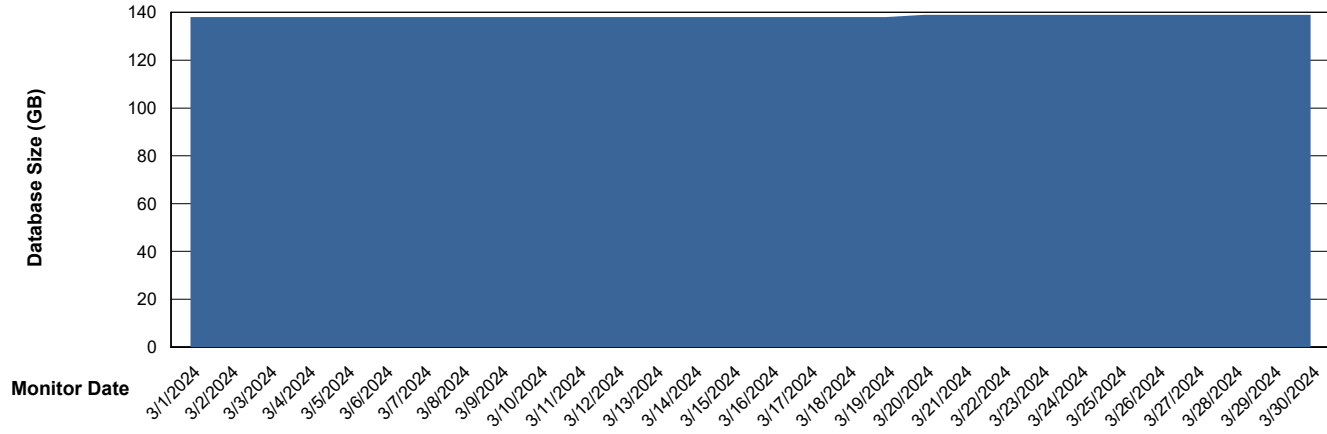

Weekly SLA Customer Report

Customer EUT_Production
Database ID 114

Database Performance EUT_EUP_PRD_URVINA22T_DB_ABS1

Weekly SLA Customer Report

Customer EUT_Production
Database ID 114

Database Performance EUT_URM_PRD_URVINA26_DB_ABS1

Weekly SLA Customer Report

Customer EUT_Production
Database ID 114

DATABASE SIZE EUT_EUP_PRD_URVINA22T_DB_ABS1

Database growth over last month

DATABASE SIZE EUT_URM_PRD_URVINA26_DB_ABS1

Database growth over last month