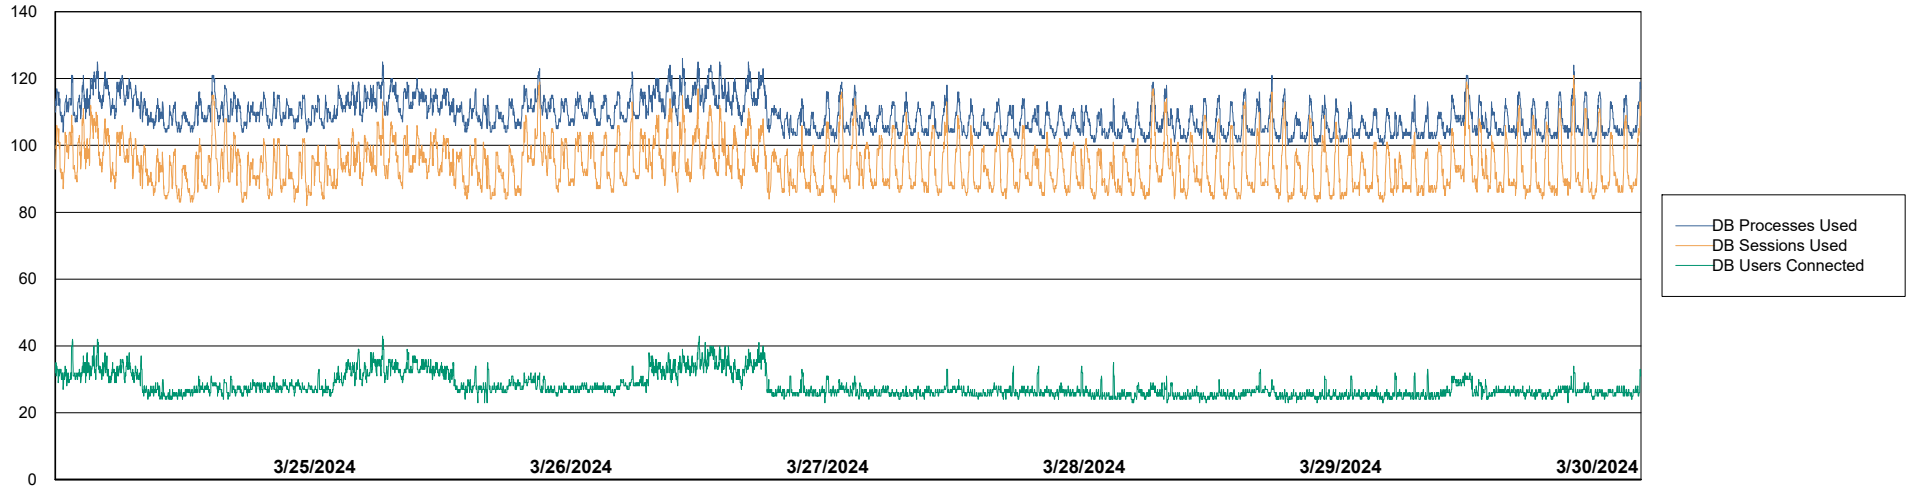

Weekly SLA Customer Report

Customer EUT_Production
Database ID 114

Database Performance EUT_EUP_PRD_URVINA22T_DB_ABS1

Weekly SLA Customer Report

Customer EUT_Production
Database ID 114

Database Performance EUT_URM_PRD_URVINA26_DB_ABS1