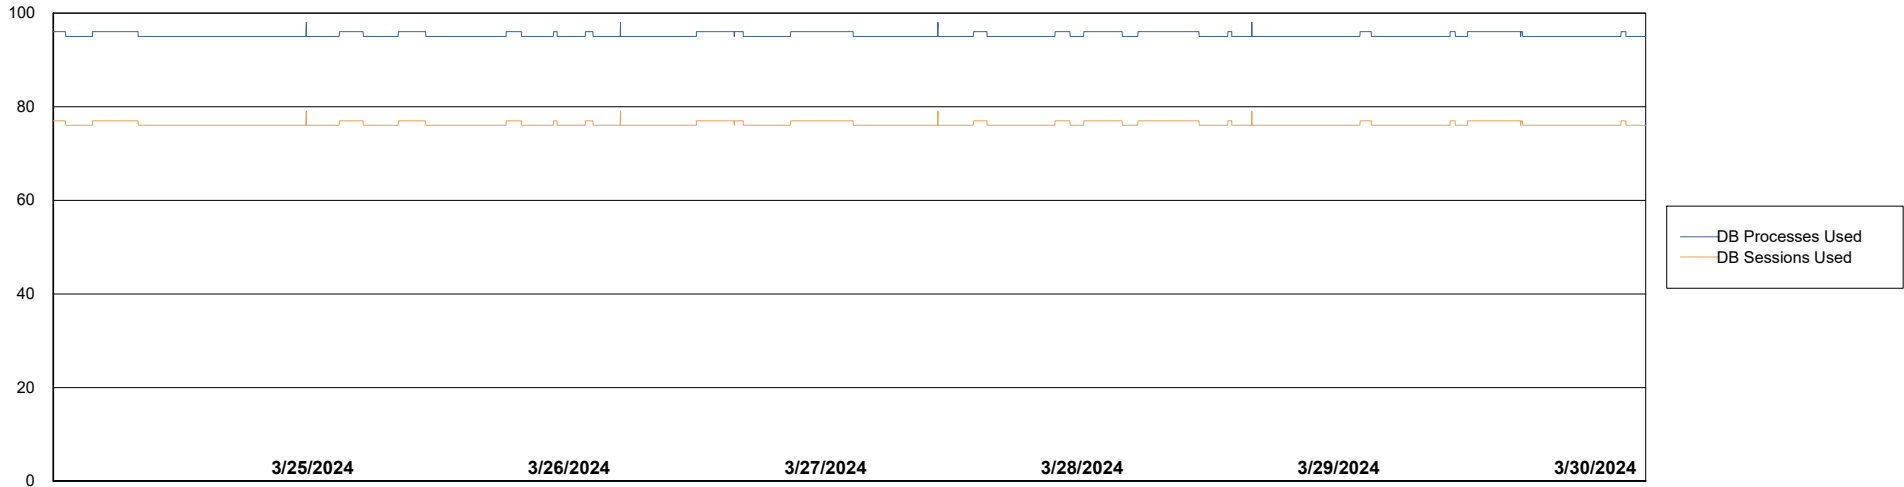

# Weekly SLA Customer Report

Customer ELJ Production  
Database ID 72

Database Performance ELJ\_PRD\_FRASEQXPRDDB02\_HSBABS1

DB Processes Max 0  
DB Processes Max 1,000