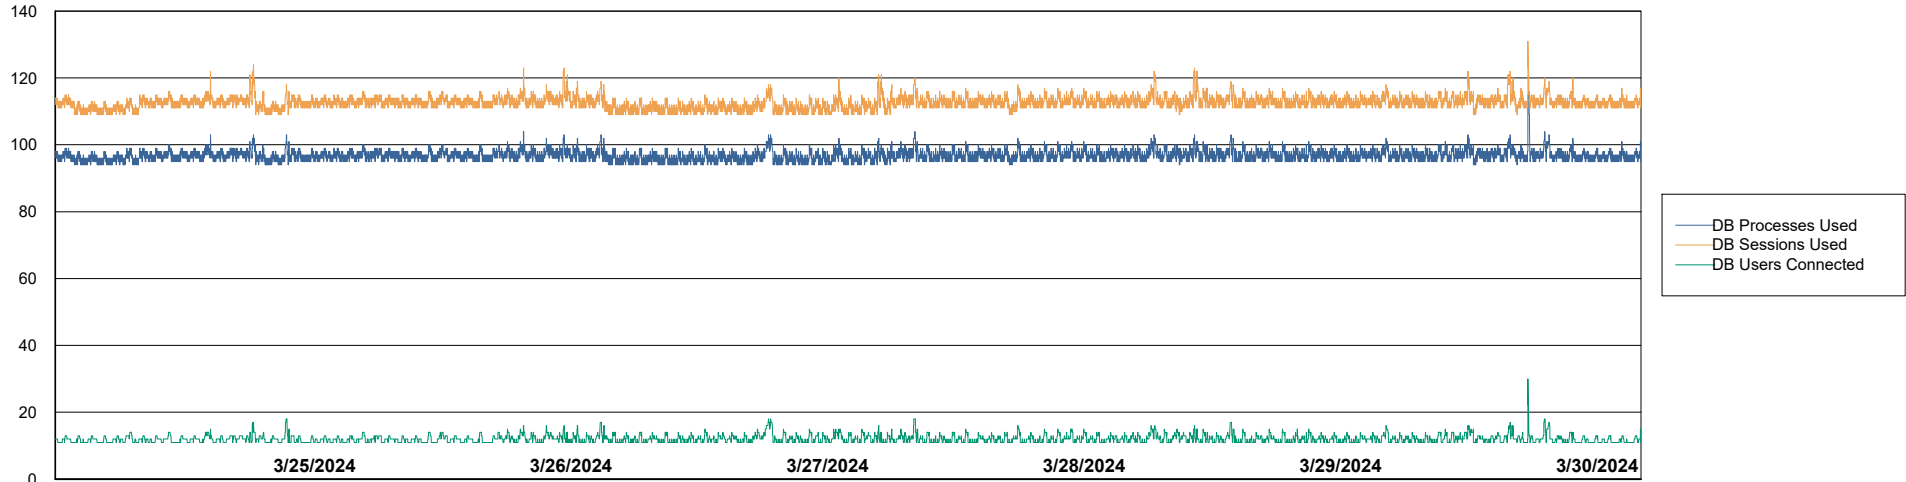

Database Performance ELJ_PRD_FRASEQXPRDDB03_ABS1