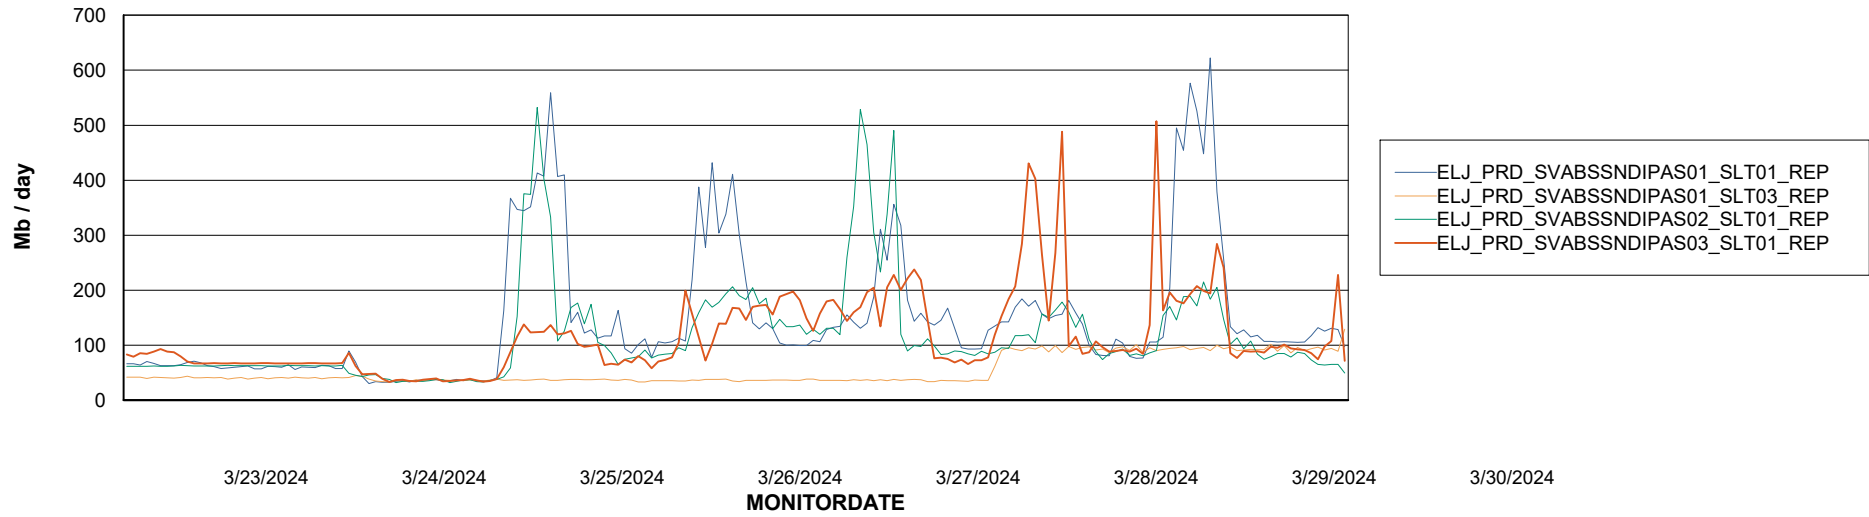

ABSSolute Application ReportServer Services

Avg memory used per ReportServer Service