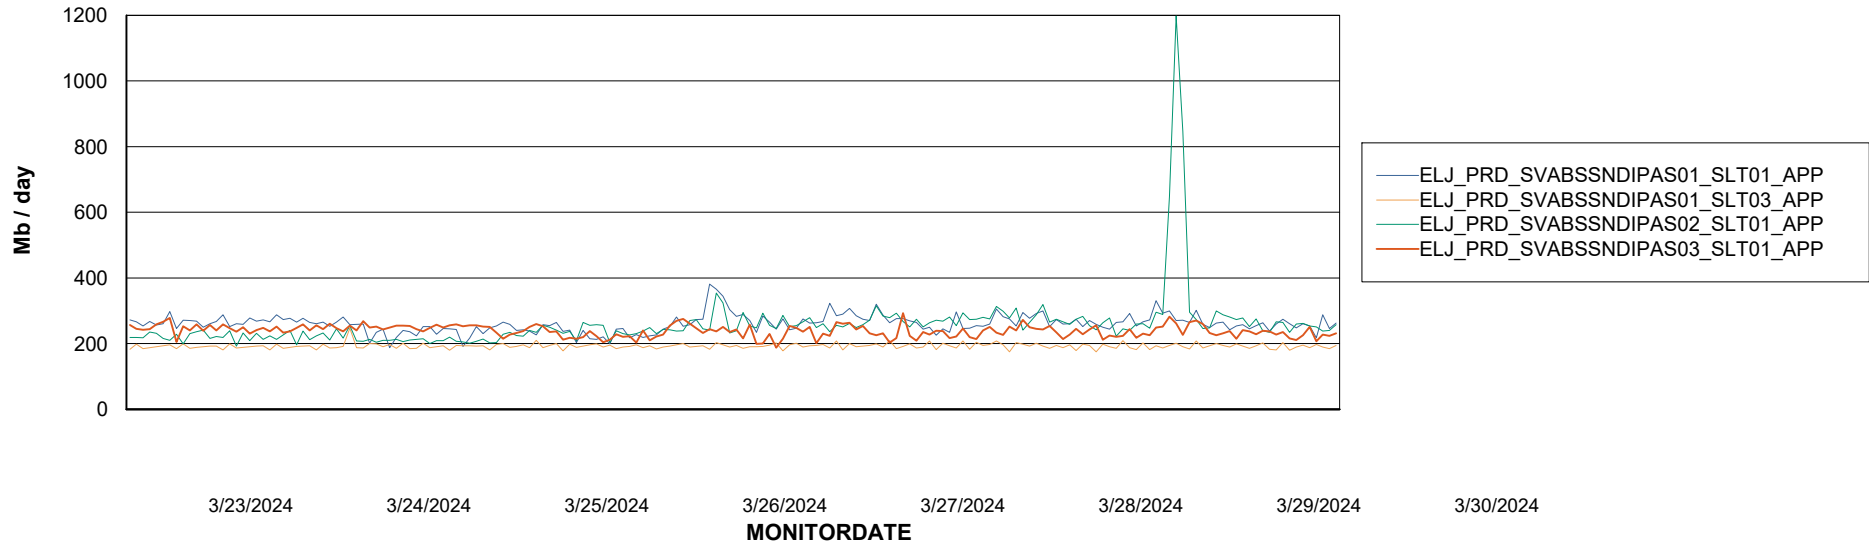

ABSSolute Application Server Services

Avg memory used per ABS Server Service