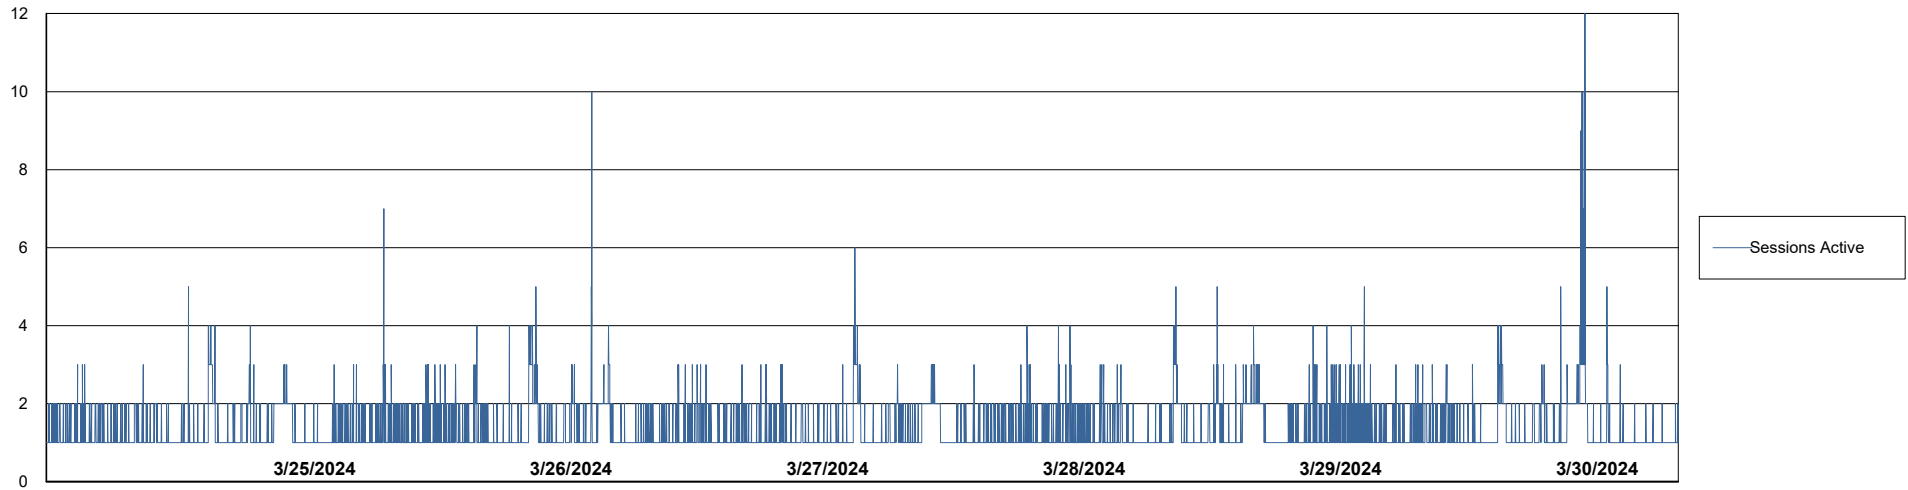

Database Performance ELJ_PRD_FRASEQXPRDDB01_ABS1