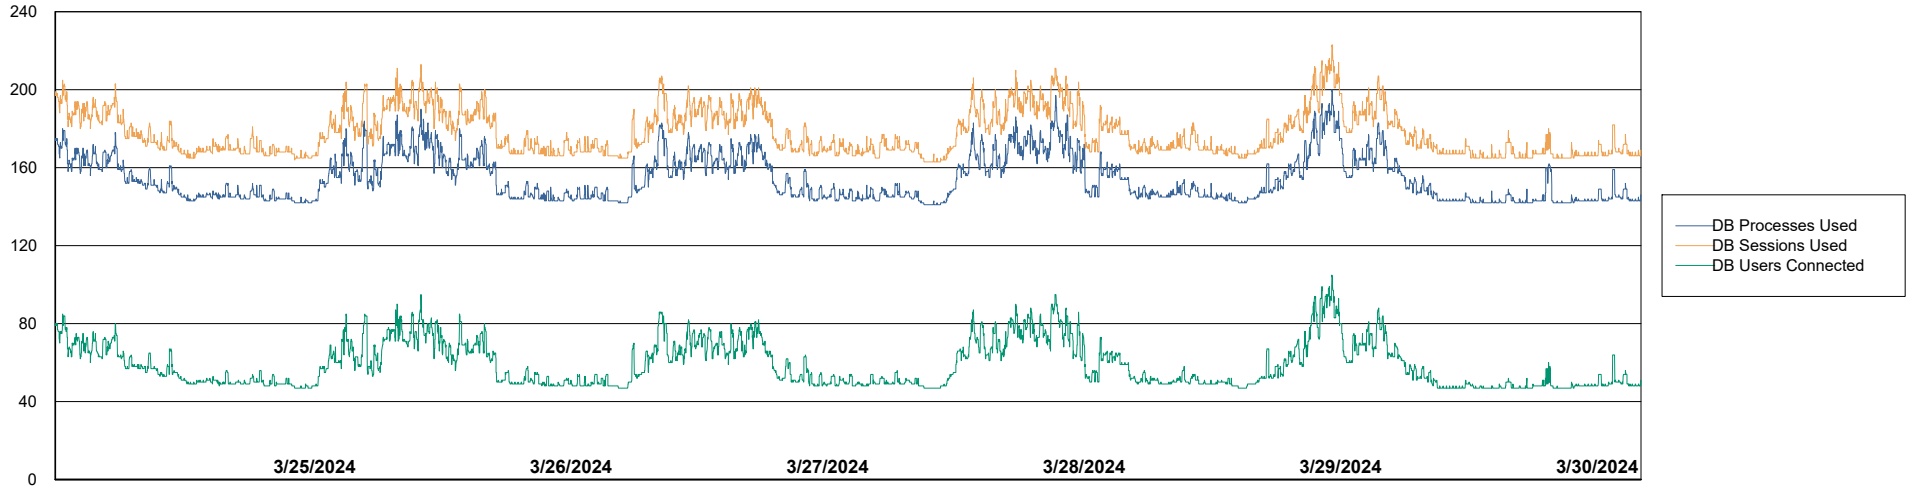

Database Performance ELJ_PRD_FRASEQXPRDDB01_ABS1