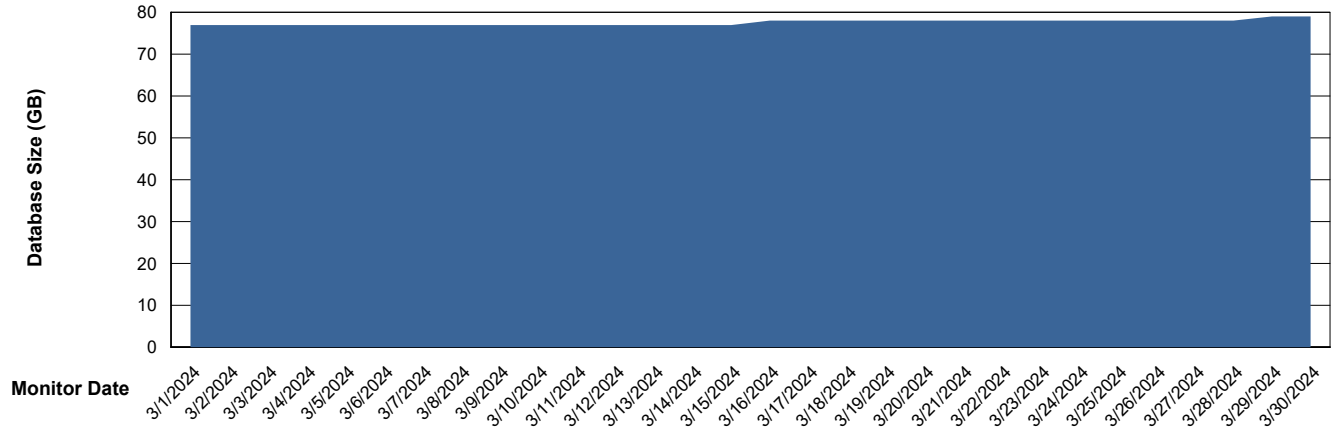

DATABASE SIZE ELJ_PRD_FRASEQXPRDDB01_ABS1

Database growth over last month