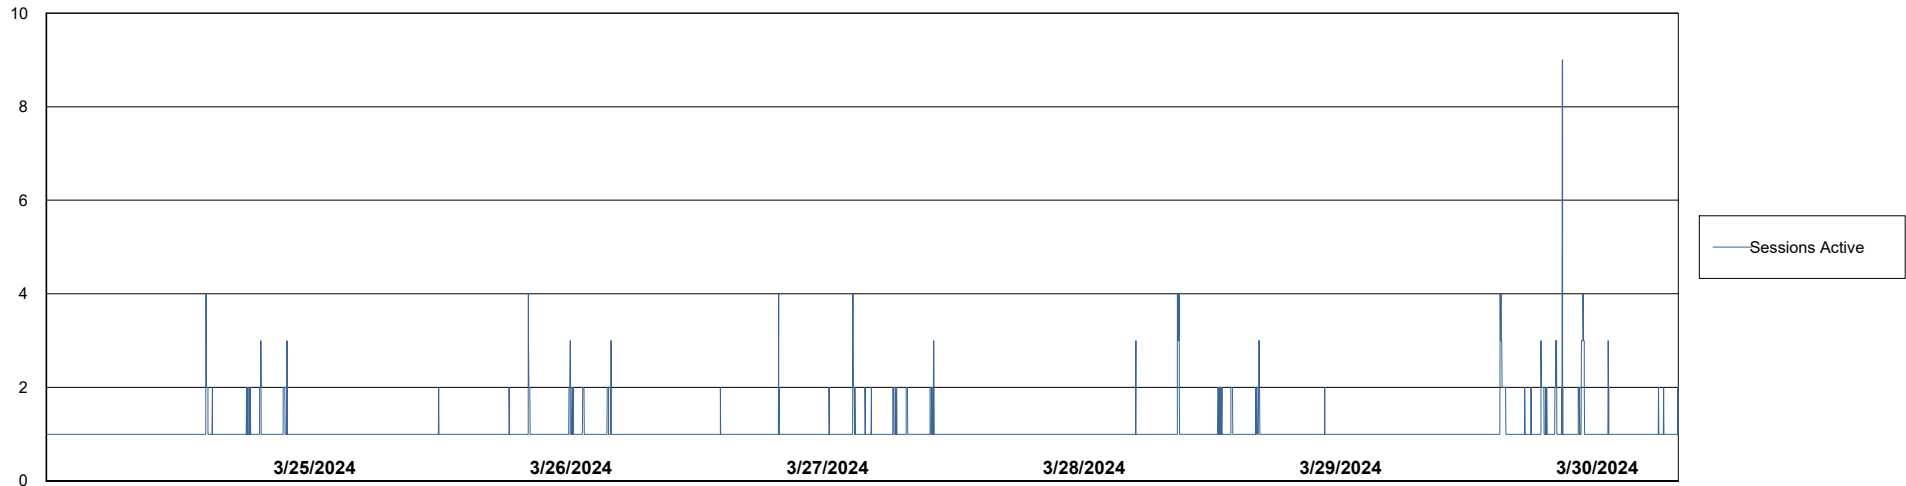

Database Performance ELJ_PRD_FRASEQXPRDDB03_ABS1