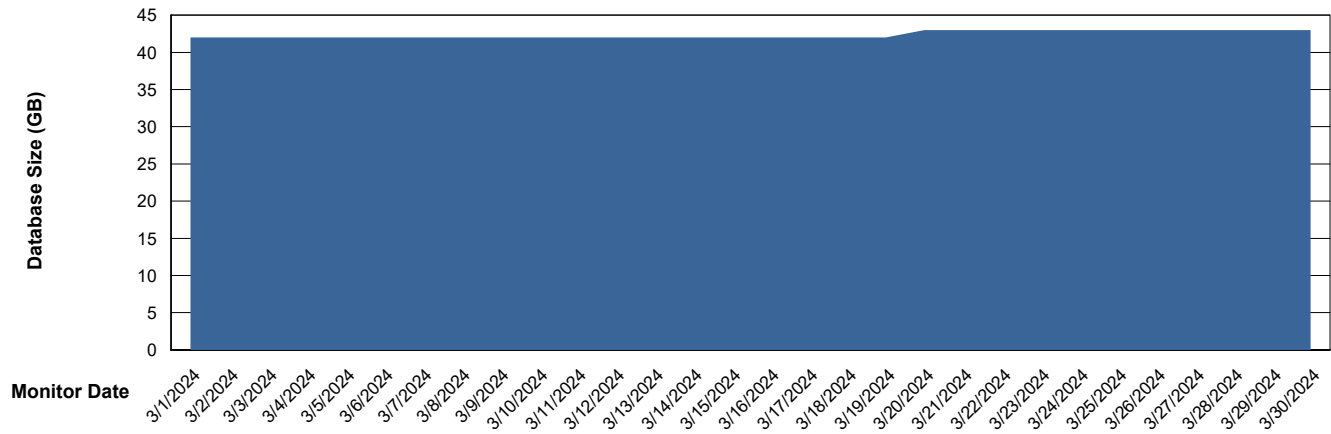

DATABASE SIZE ELJ_PRD_FRASEQXPRDDB03_ABS1

Database growth over last month