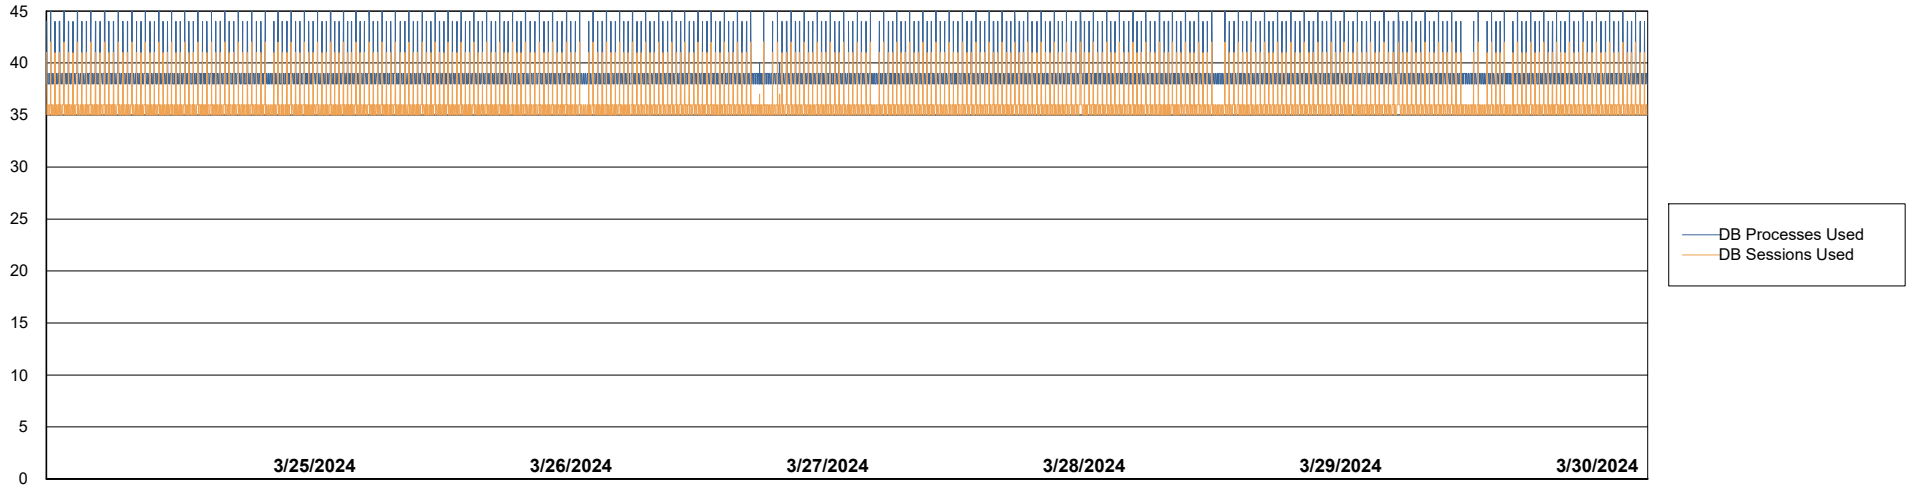

Database Performance ELI_PRD_FRASINTQUADB01_HSBABS1

DB Processes Max 1,000