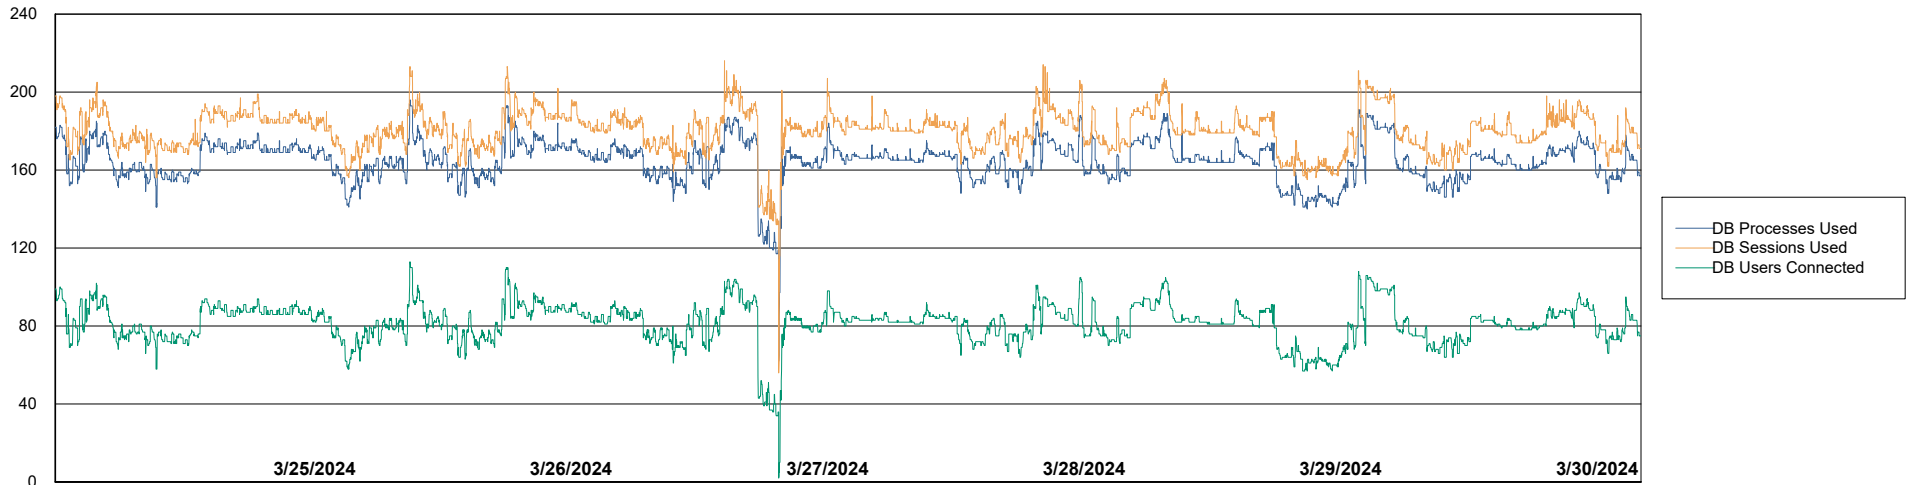

Weekly SLA Customer Report

Customer ELI_Production
Database ID 62

Database Performance ELI_PRD_FRASEQXPRDDB04-BI_ABS1

Weekly SLA Customer Report

Customer ELI_Production
Database ID 62

Database Performance ELI_PRD_FRASINTPRDDB01_ABS1