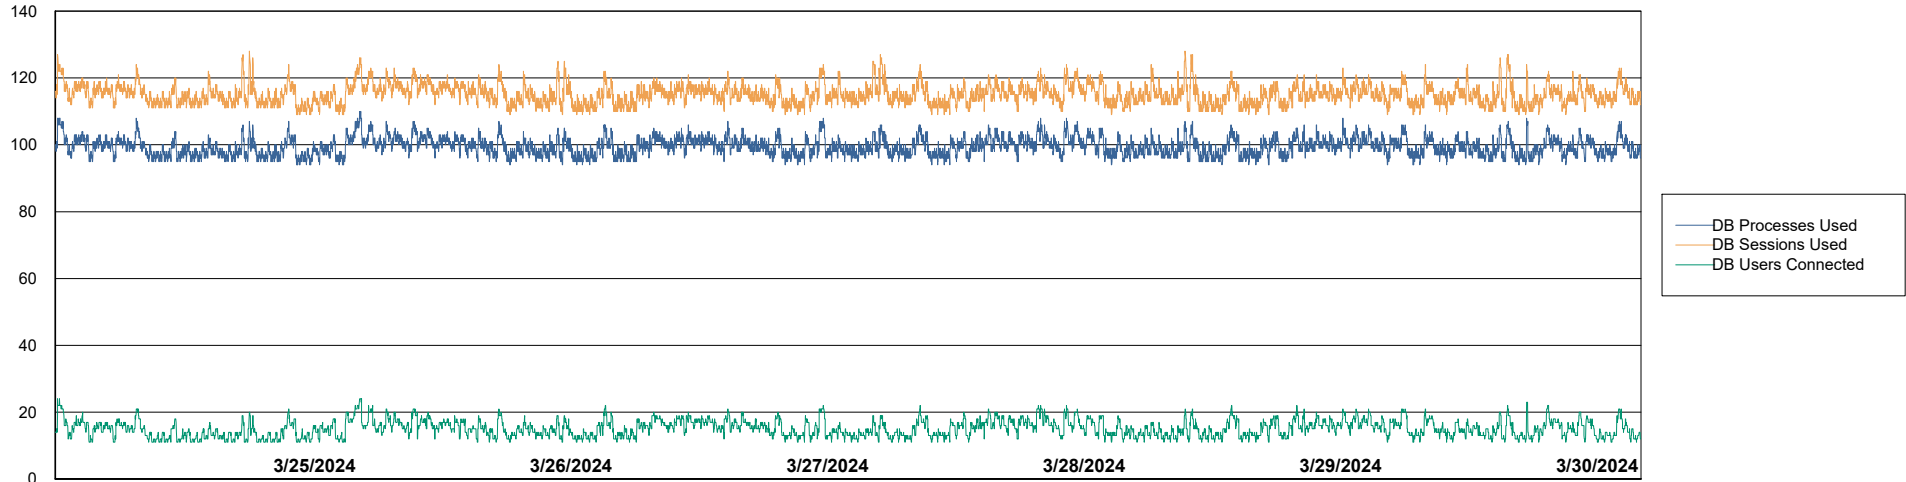

Database Performance ELI_PRD_FRASEQXPRDDB04-BI_ABS1