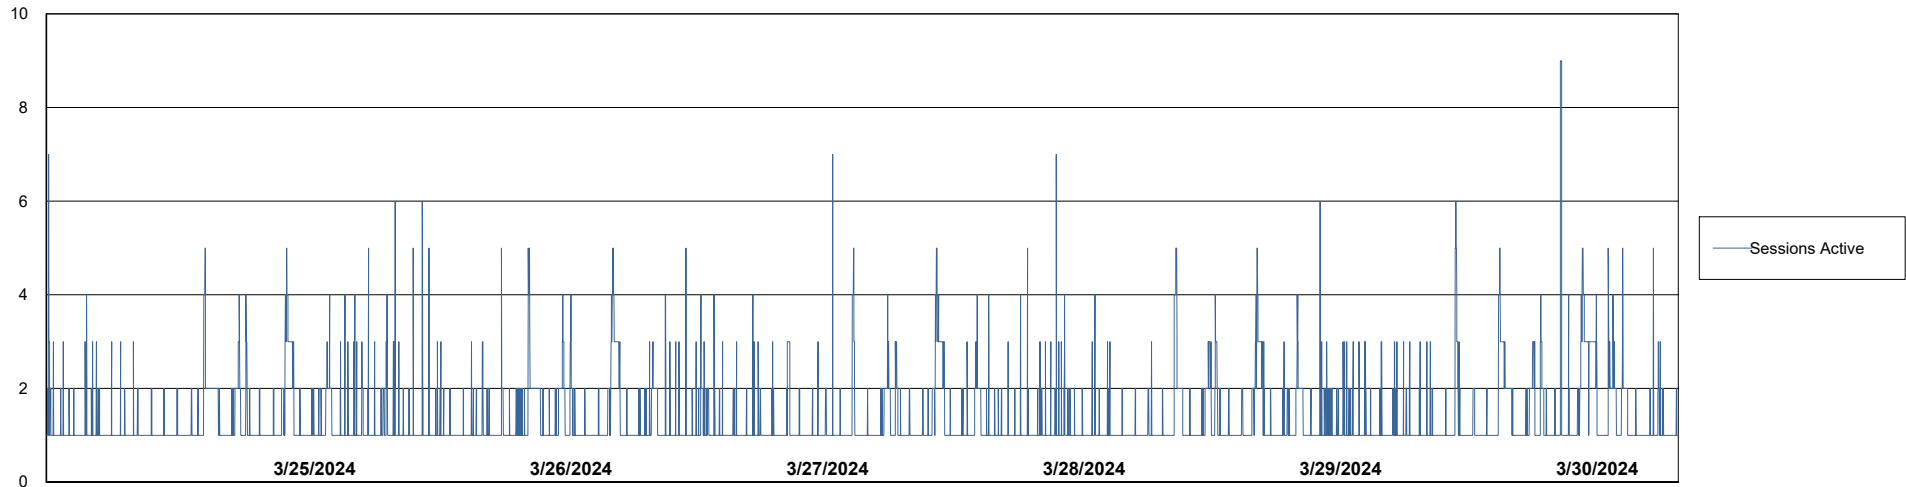

Database Performance ELI_PRD_FRASEQXPRDDB04-BI_ABS1