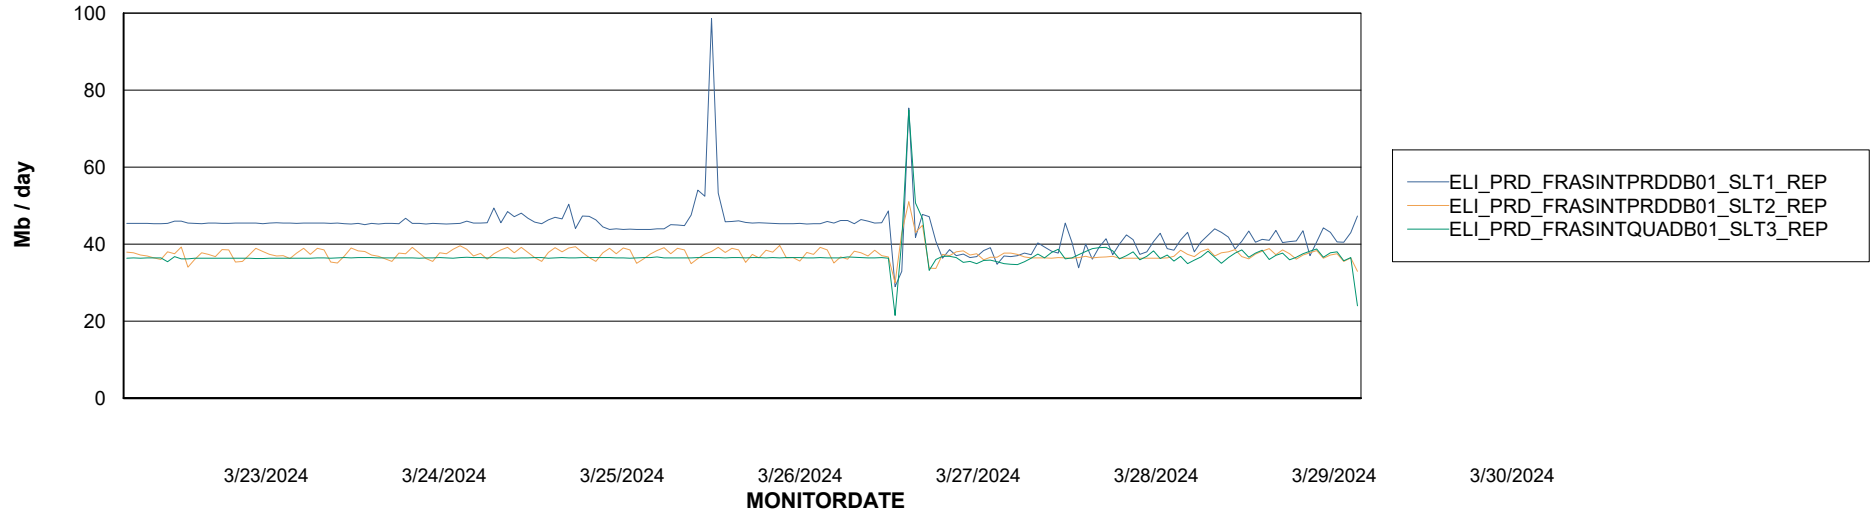

Avg memory used per ABS Server Service

Avg users per day per ABS server

Weekly SLA Customer Report

Customer ELI_Production
Database ID 62

ABSSolute Application ReportServer Services

Avg memory used per ReportServer Service