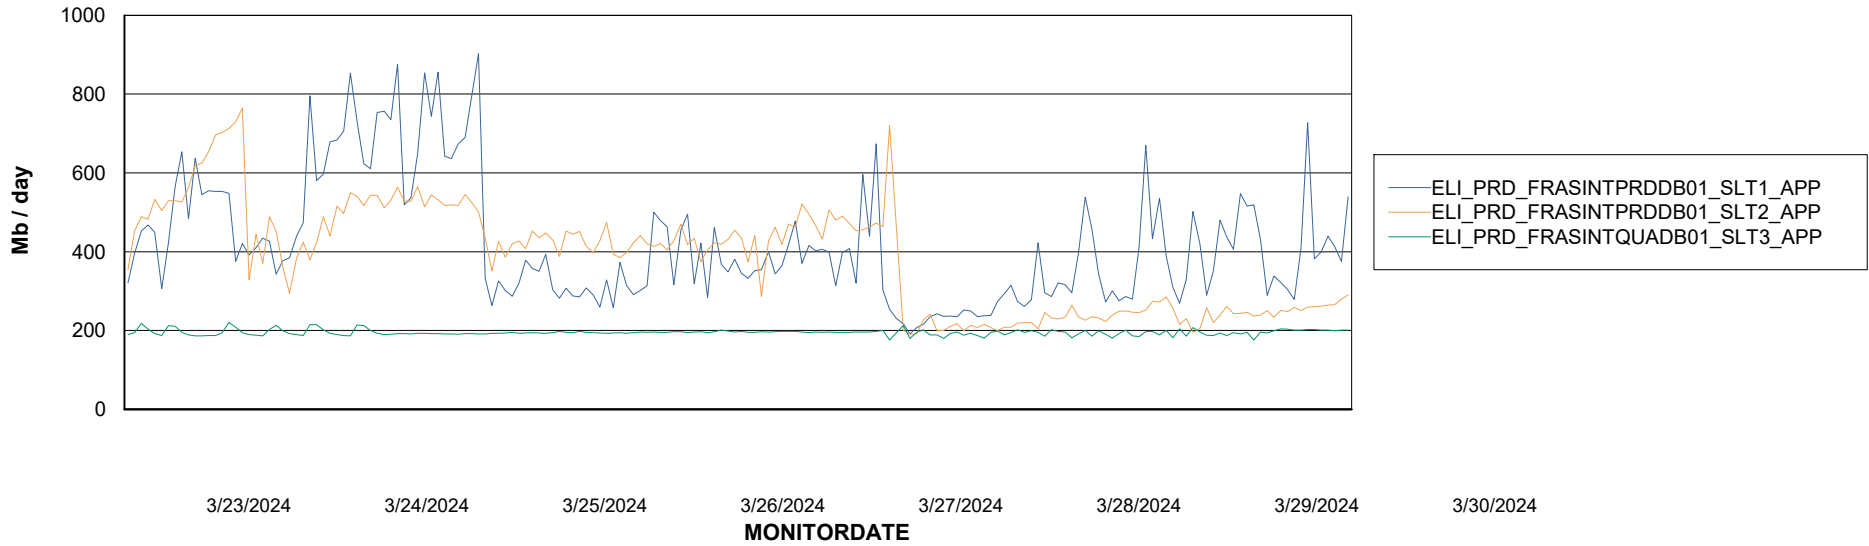

ABSSolute Application Server Services

Avg memory used per ABS Server Service