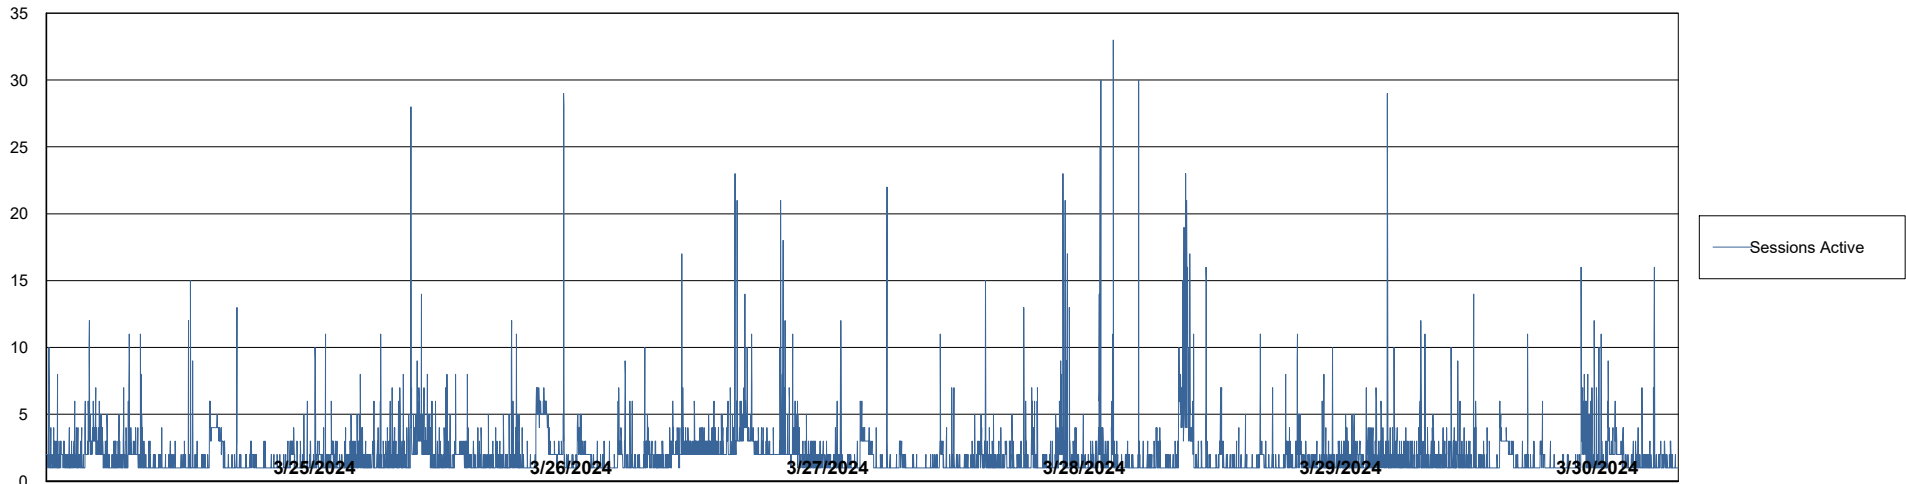

Weekly SLA Customer Report

Customer ELI_Production
Database ID 62

Database Performance ELI_PRD_FRASEQXPRDDB04-BI_ABS1

Weekly SLA Customer Report

Customer ELI_Production
Database ID 62

Database Performance ELI_PRD_FRASINTPRDDB01_ABS1