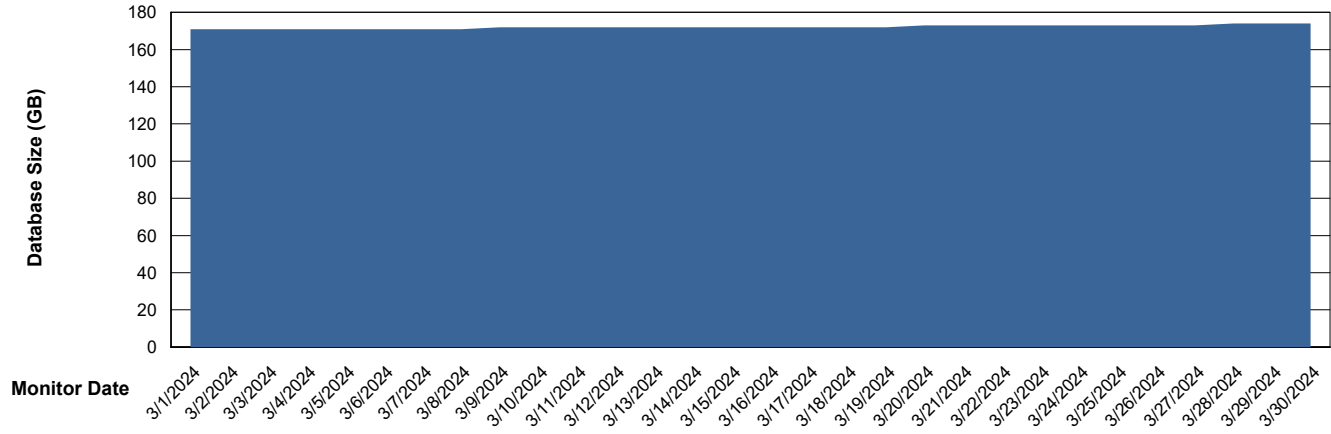

Weekly SLA Customer Report

Customer ELI_Production
Database ID 62

Database Performance ELI_PRD_FRASINTQUADB01_HSBABS1

DB Processes Max 1,000

Weekly SLA Customer Report

Customer ELI_Production
Database ID 62

DATABASE SIZE ELI_PRD_FRASEQXPRDDB04-BI_ABS1

Database growth over last month

DATABASE SIZE ELI_PRD_FRASINTPRDDB01_ABS1

Database growth over last month

Weekly SLA Customer Report

Customer ELI_Production
 Database ID 62