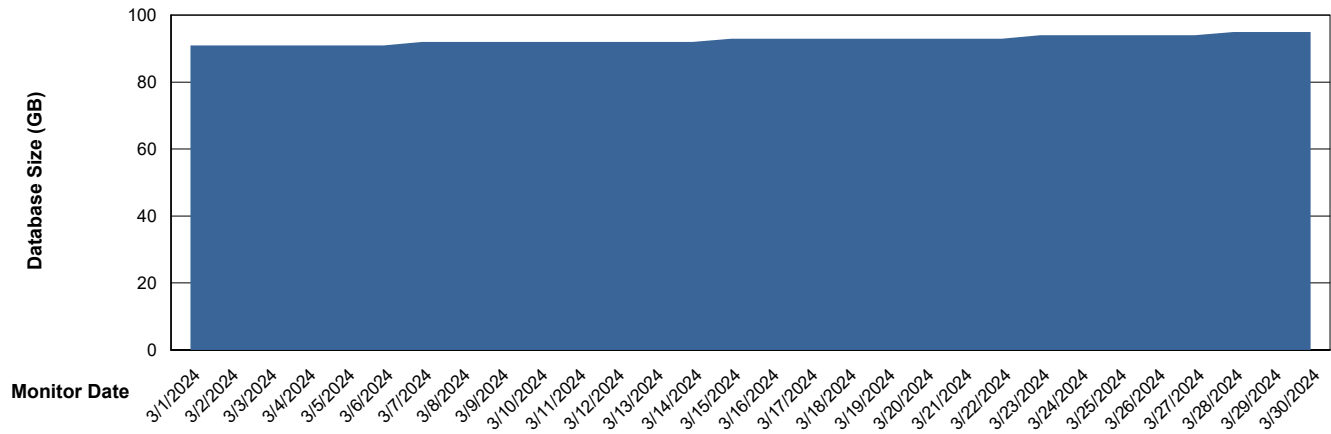

DATABASE SIZE ELI_PRD_FRASINTPRDDB01_ABS1

Database growth over last month