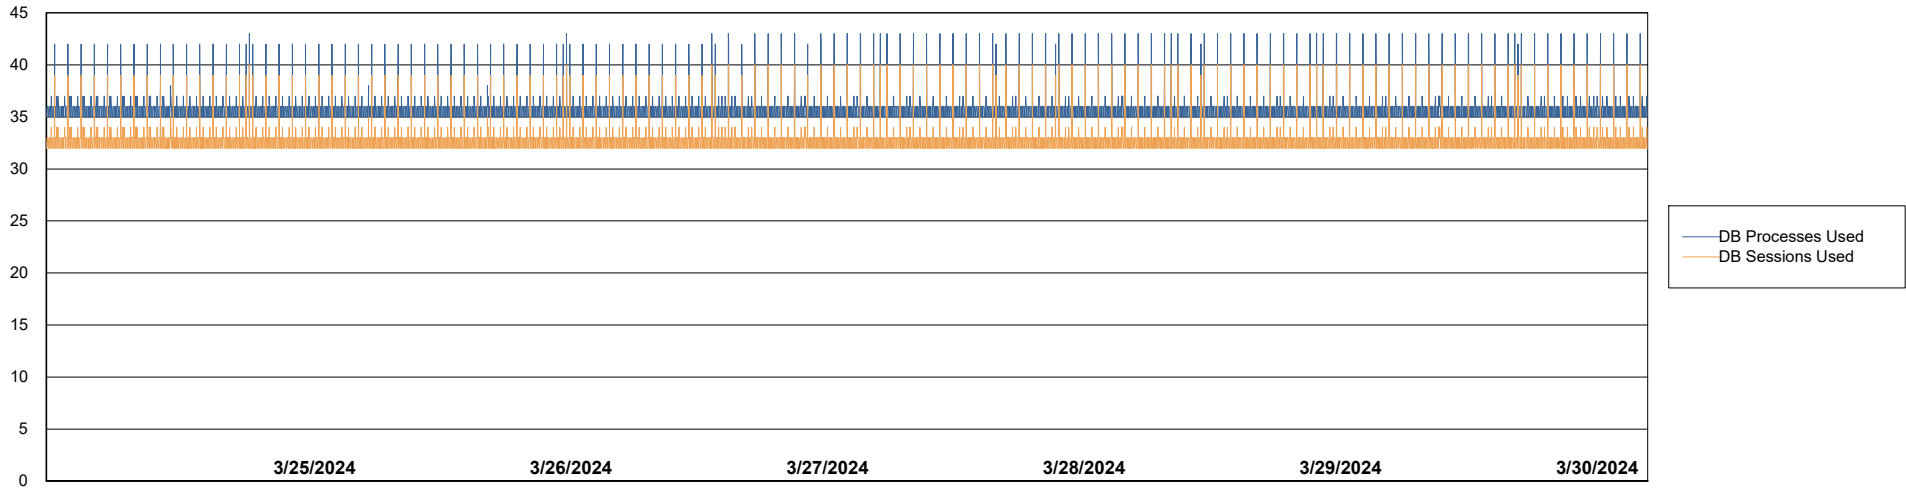

Weekly SLA Customer Report

Customer ECL_Production
Database ID 156

Database Performance ECL_PRD_ECLABS_ABS1

Weekly SLA Customer Report

Customer ECL_Production
Database ID 156

Database Performance ECL_PRD_ECLABS-TEST_HSBABS1

DB Processes Max 1,000

Weekly SLA Customer Report

Customer ECL_Production
 Database ID 156

DATABASE SIZE ECL_PRD_ECLABS_ABS1

Database growth over last month

Database Tablespace ECL_PRD_ECLABS_ABS1

Date	Tablespace Name	Filesize (Gb)	Usedsize (Gb)	Percentage free
3/30/2024	ABSDATA	81	58	29
	INDX	10	7	35
3/29/2024	ABSDATA	81	58	29
	INDX	10	7	35
3/28/2024	ABSDATA	81	58	29
	INDX	10	6	35
3/27/2024	ABSDATA	81	58	29
	INDX	10	6	35
3/26/2024	ABSDATA	81	58	29
	INDX	10	6	35
3/25/2024	ABSDATA	81	58	29
	INDX	10	6	35
3/24/2024	ABSDATA	81	58	29
	INDX	10	6	35