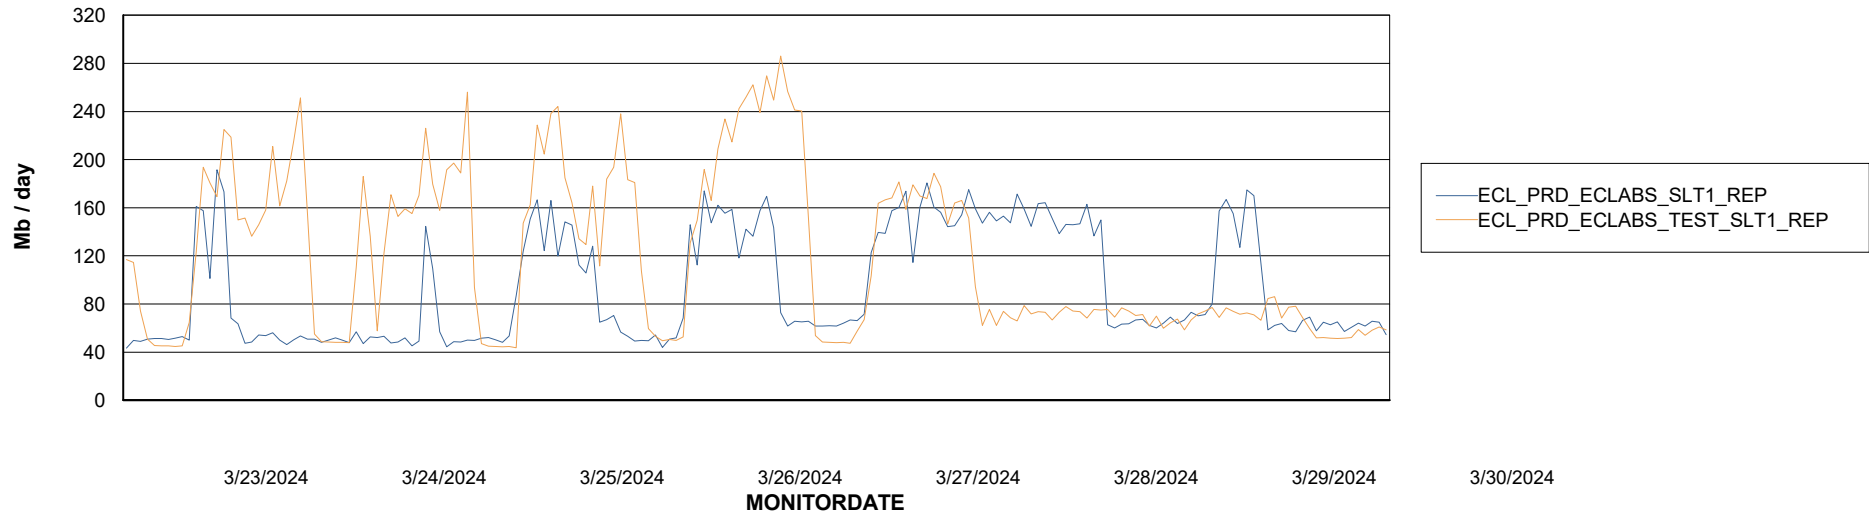

Avg memory used per ABS Server Service

Avg users per day per ABS server

Weekly SLA Customer Report

Customer ECL_Production
Database ID 156

ABSSolute Application ReportServer Services

Avg memory used per ReportServer Service

Weekly SLA Customer Report

Customer ECL_Production
Database ID 156

ABSSolute Web Component Services

Avg memory used per ABS Web component

Weekly SLA Customer Report

Customer ECL_Production
Database ID 156

Disaster per ABS component