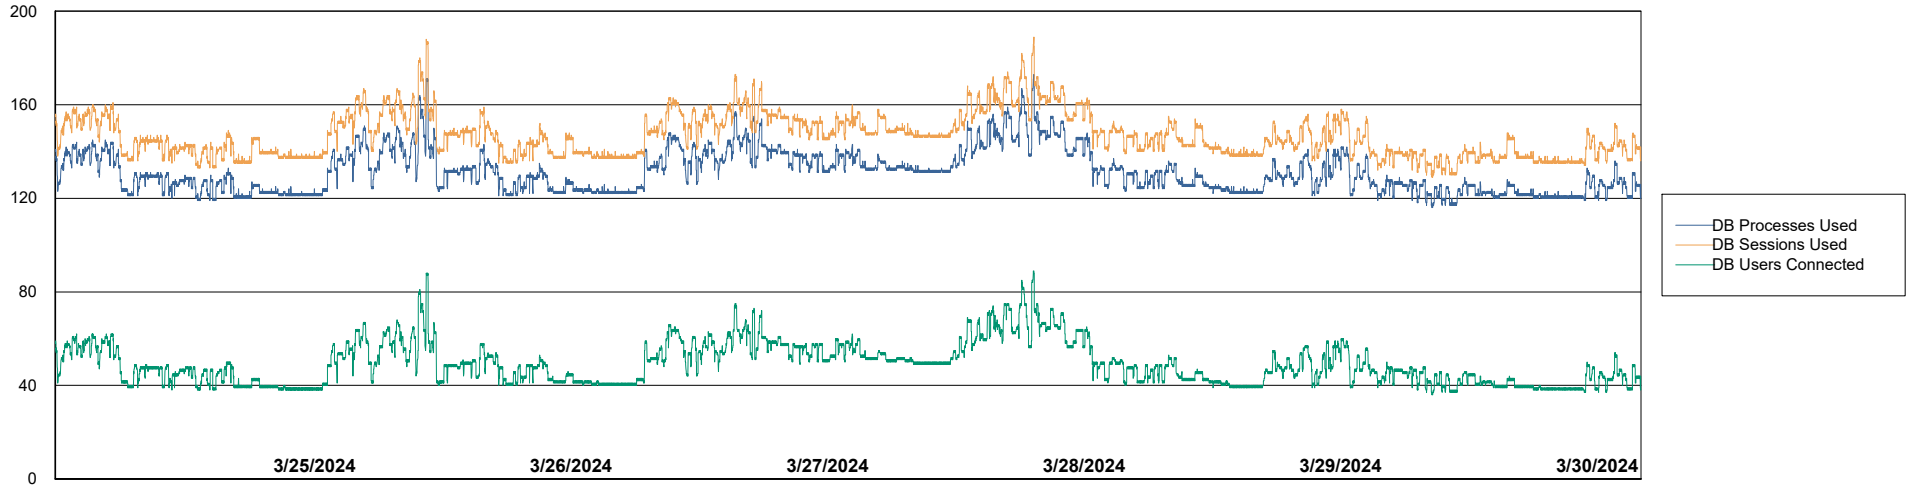

Weekly SLA Customer Report

Customer ECL_Production
Database ID 156

Harddisk Usage ECL_PRD_ECLABS-WEB

	Free disk space on C: (%)	Total disk space on C: (Gb)	Used disk space on C: (Gb)
3/30/2024	45	99	54
3/29/2024	45	99	54
3/28/2024	45	99	54
3/27/2024	45	99	54
3/26/2024	45	99	54
3/25/2024	45	99	54
3/24/2024	45	99	54

Weekly SLA Customer Report

Customer ECL_Production
Database ID 156

Database Performance ECL_PRD_ECLABS_ABS1

Weekly SLA Customer Report

Customer ECL_Production
Database ID 156

Database Performance ECL_PRD_ECLABS-TEST_HSBABS1