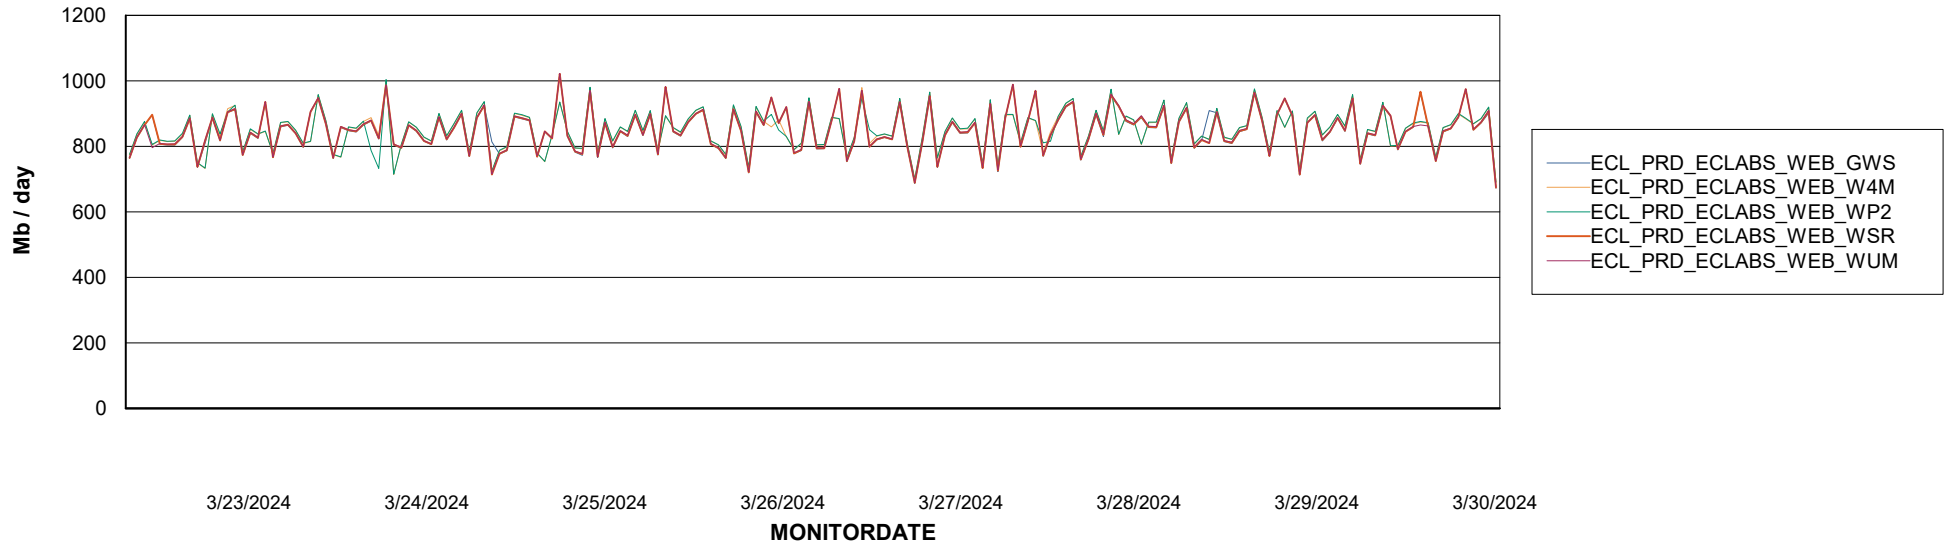

ABSSolute Web Component Services

Avg memory used per ABS Web component