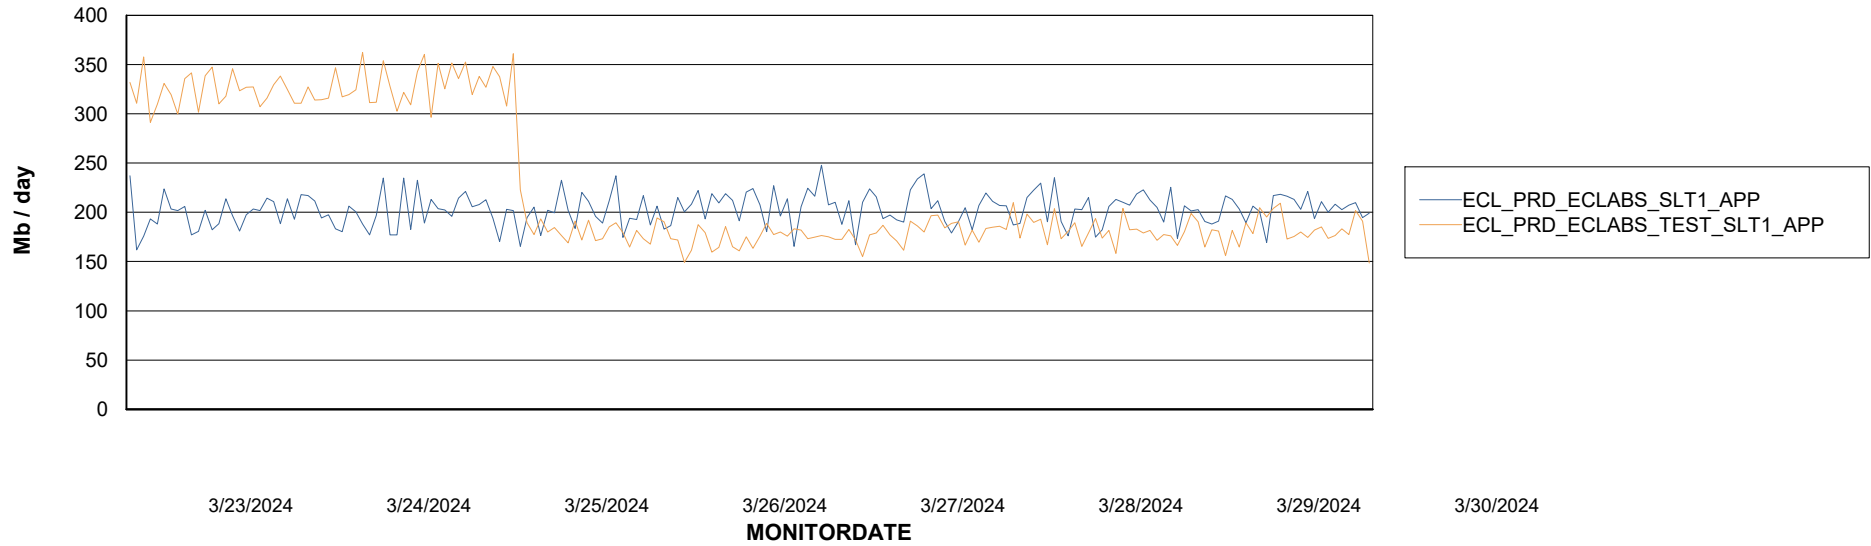

ABSSolute Application Server Services

Avg memory used per ABS Server Service