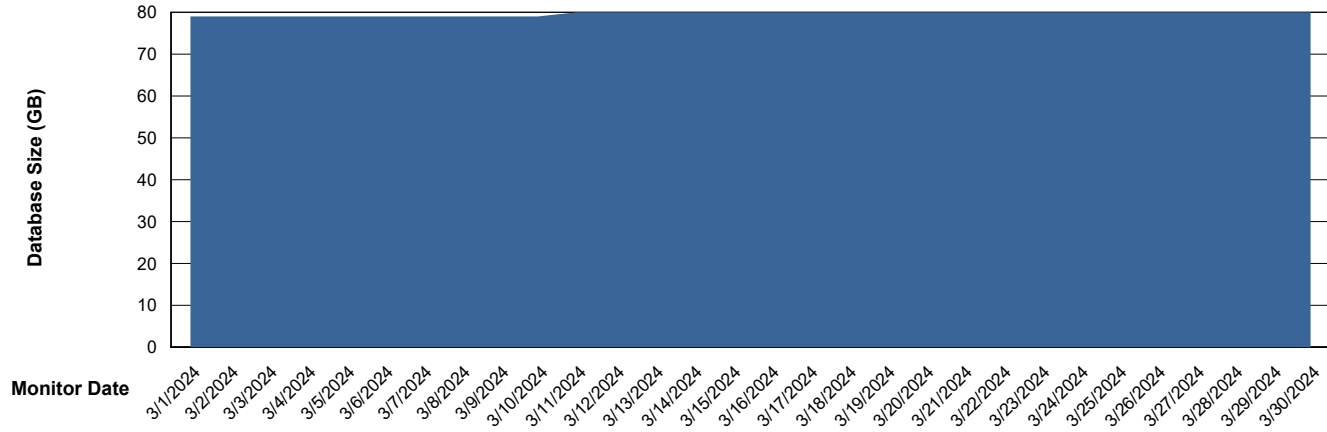

DB Processes Max 1,000

Weekly SLA Customer Report

Customer ECL_Production
 Database ID 156

DATABASE SIZE ECL_PRD_ECLABS_ABS1

Database growth over last month

Database Tablespace ECL_PRD_ECLABS_ABS1

Date	Tablespace Name	Filesize (Gb)	Usedsize (Gb)	Percentage free
3/30/2024	ABSDATA	81	58	29
	INDX	10	7	35
3/29/2024	ABSDATA	81	58	29
	INDX	10	7	35
3/28/2024	ABSDATA	81	58	29
	INDX	10	6	35
3/27/2024	ABSDATA	81	58	29
	INDX	10	6	35
3/26/2024	ABSDATA	81	58	29
	INDX	10	6	35
3/25/2024	ABSDATA	81	58	29
	INDX	10	6	35
3/24/2024	ABSDATA	81	58	29
	INDX	10	6	35

Weekly SLA Customer Report

Customer ECL_Production
Database ID 156

Standby Database Health ECL_Production

Recovery lag for last 7 days

Weekly SLA Customer Report

Customer ECL_Production
Database ID 156

ABSSolute Application Server Services