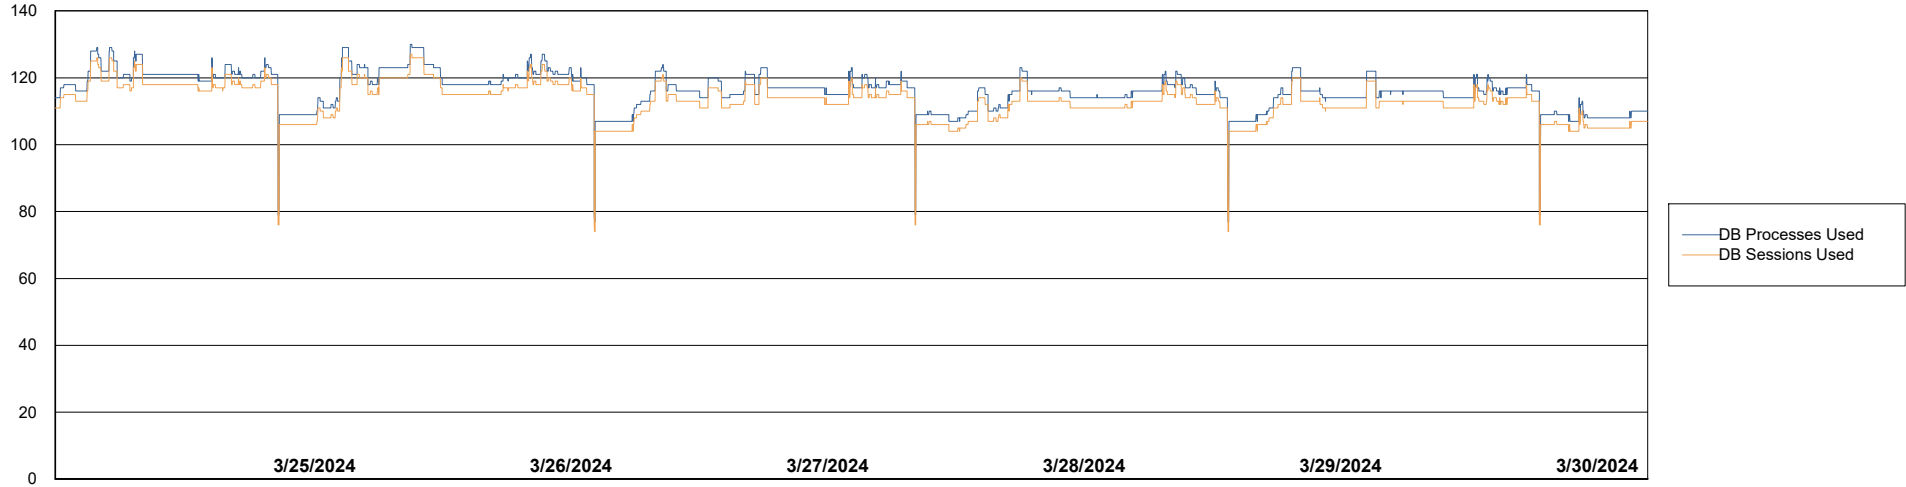

Database Performance DFD_PRD_S-S-ORACLE01-F_ABS1

DB Processes Max 600
DB Processes Max 4