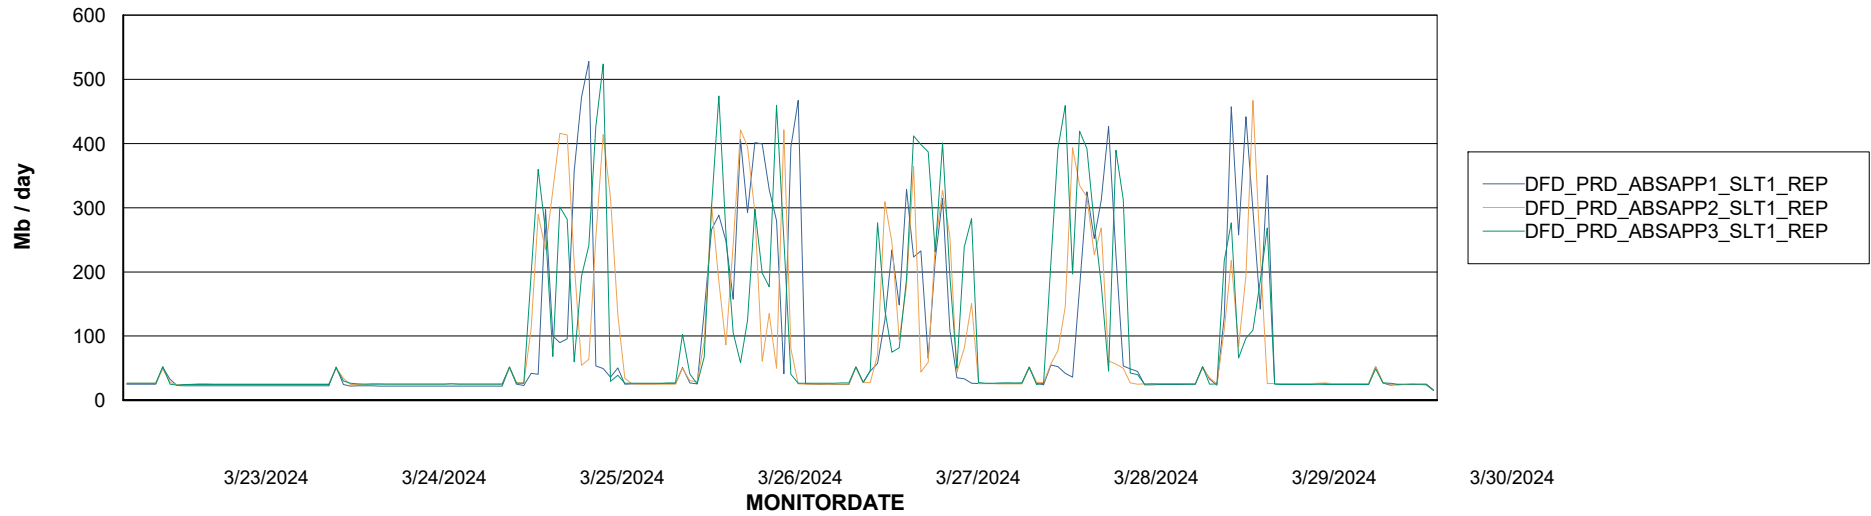

ABSSolute Application ReportServer Services

Avg memory used per ReportServer Service