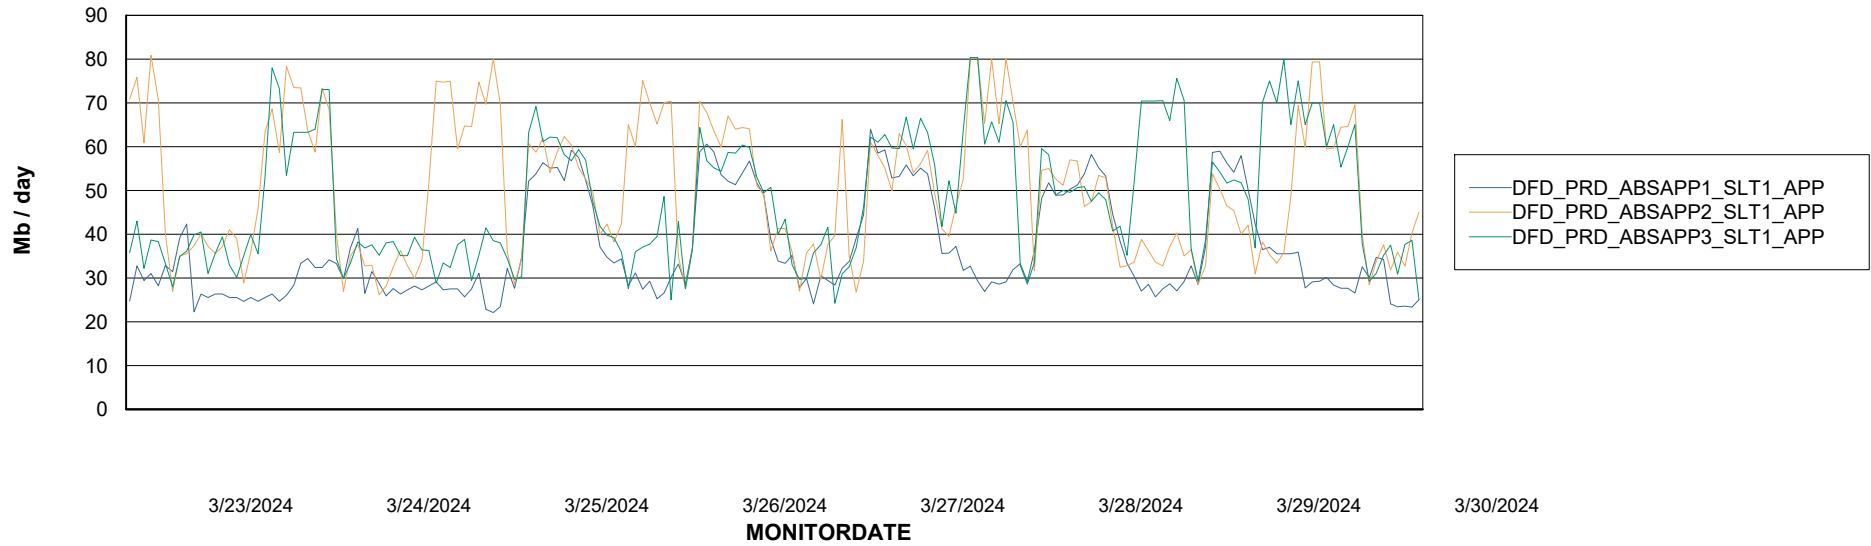

ABSSolute Application Server Services

Avg memory used per ABS Server Service