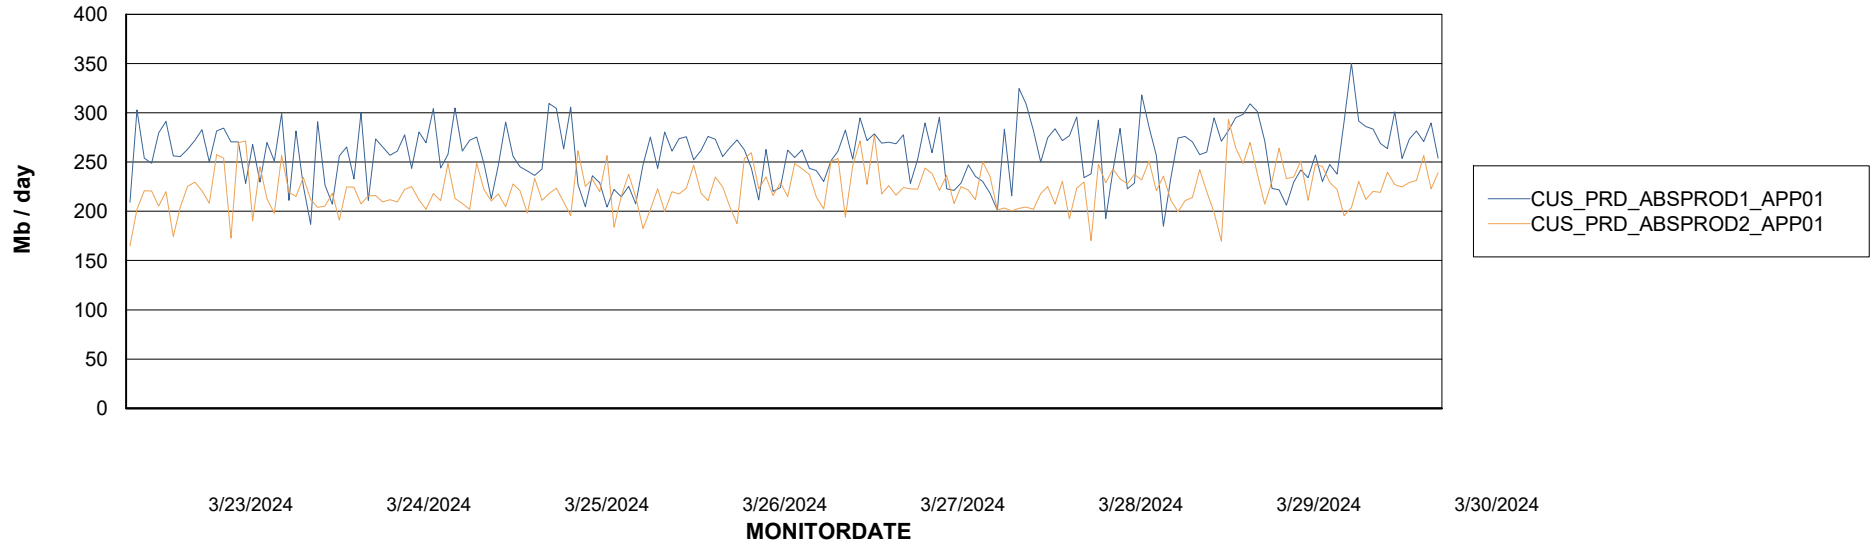

ABSSolute Application Server Services

Avg memory used per ABS Server Service