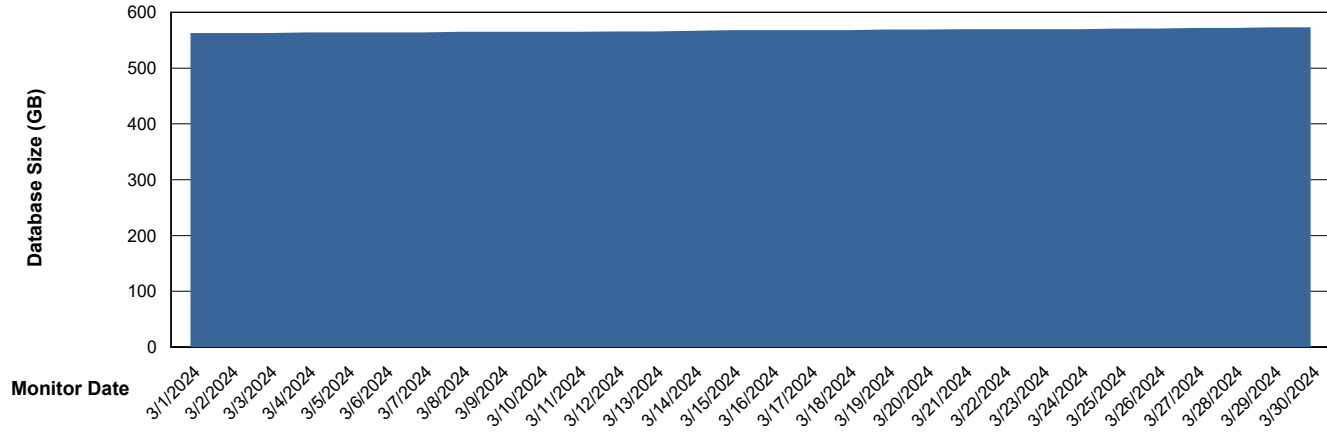

DB Processes Max 1,000

Weekly SLA Customer Report

Customer CUS_Production (24/7)
 Database ID 131

DATABASE SIZE CUS_PRD_ABSDB1_ABS1

Database growth over last month

Database Tablespace CUS_PRD_ABSDB1_ABS1

Date	Tablespace Name	Filesize (Gb)	Usedsize (Gb)	Percentage free
3/30/2024	ABSDATA	257	215	16
	INDX	409	343	16
3/29/2024	ABSDATA	257	215	16
	INDX	409	342	16
3/28/2024	ABSDATA	257	215	17
	INDX	409	342	16
3/27/2024	ABSDATA	257	214	17
	INDX	409	342	16
3/26/2024	ABSDATA	257	214	17
	INDX	409	341	17
3/25/2024	ABSDATA	257	214	17
	INDX	409	341	17
3/24/2024	ABSDATA	257	214	17
	INDX	409	341	17

Weekly SLA Customer Report

Customer CUS_Production (24/7)
Database ID 131

Standby Database Health CUS_Production (24/7)

Recovery lag for last 7 days

Weekly SLA Customer Report

Customer CUS_Production (24/7)
Database ID 131