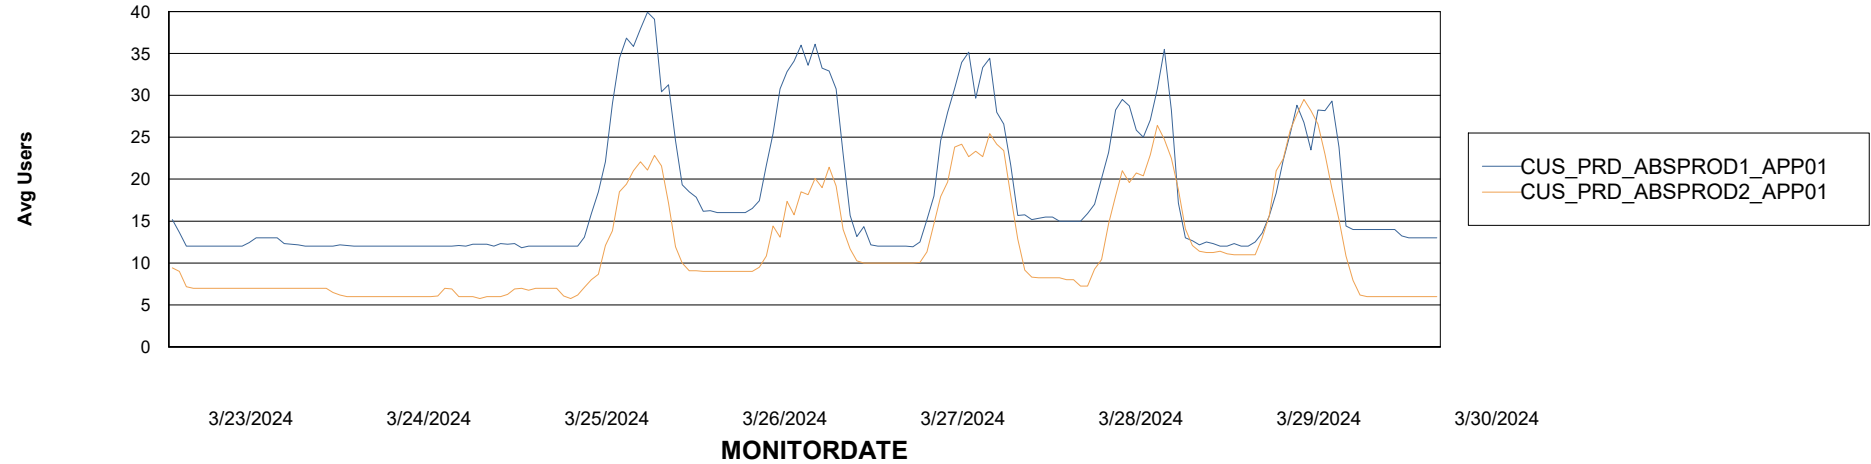

Avg users per day per ABS server