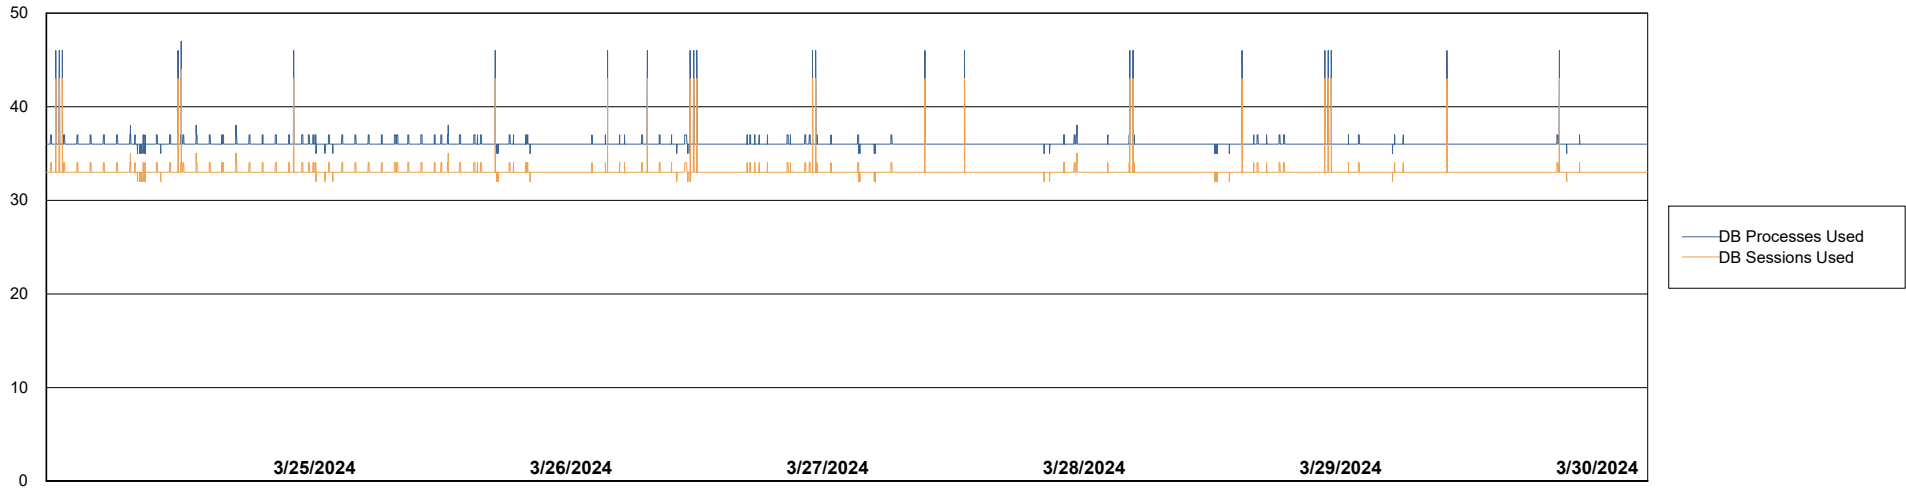

Database Performance CUS_PRD_ABSDB2_HSBABS1

DB Processes Max 1,000