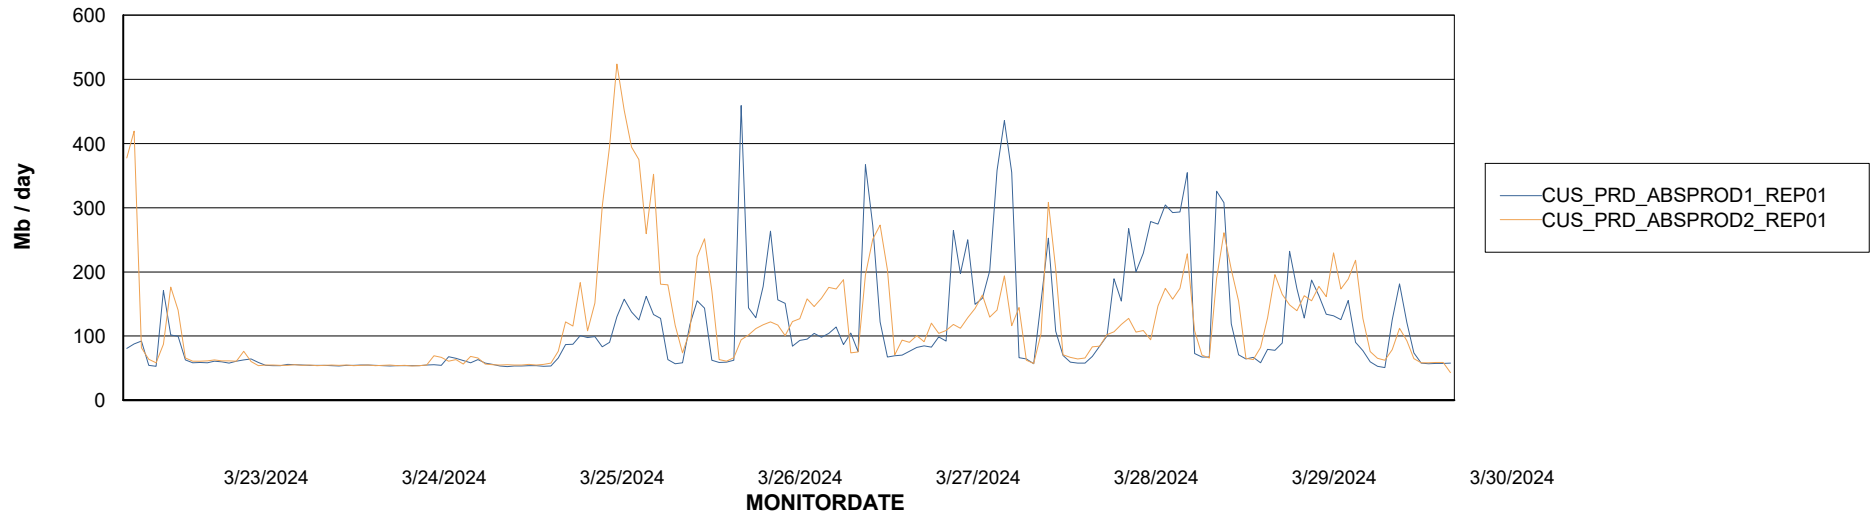

ABSSolute Application ReportServer Services

Avg memory used per ReportServer Service