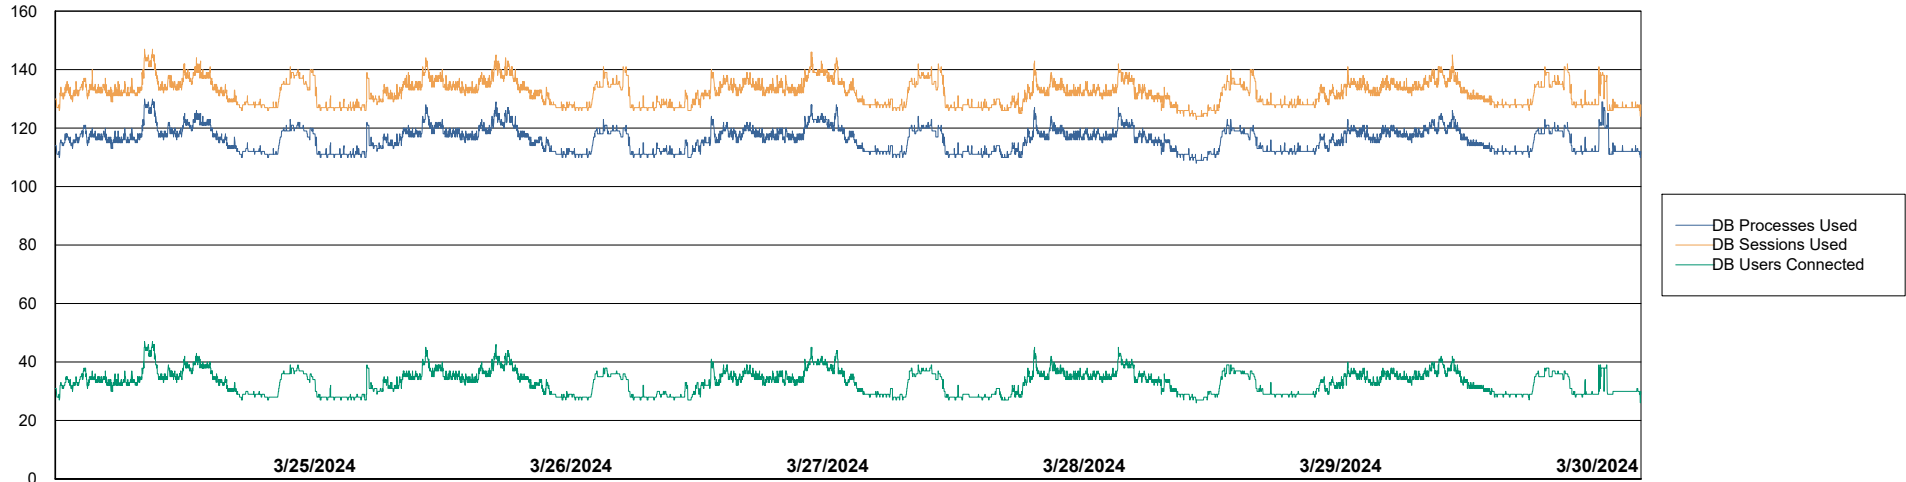

Database Performance CUS_PRD_ABSDB1_ABS1