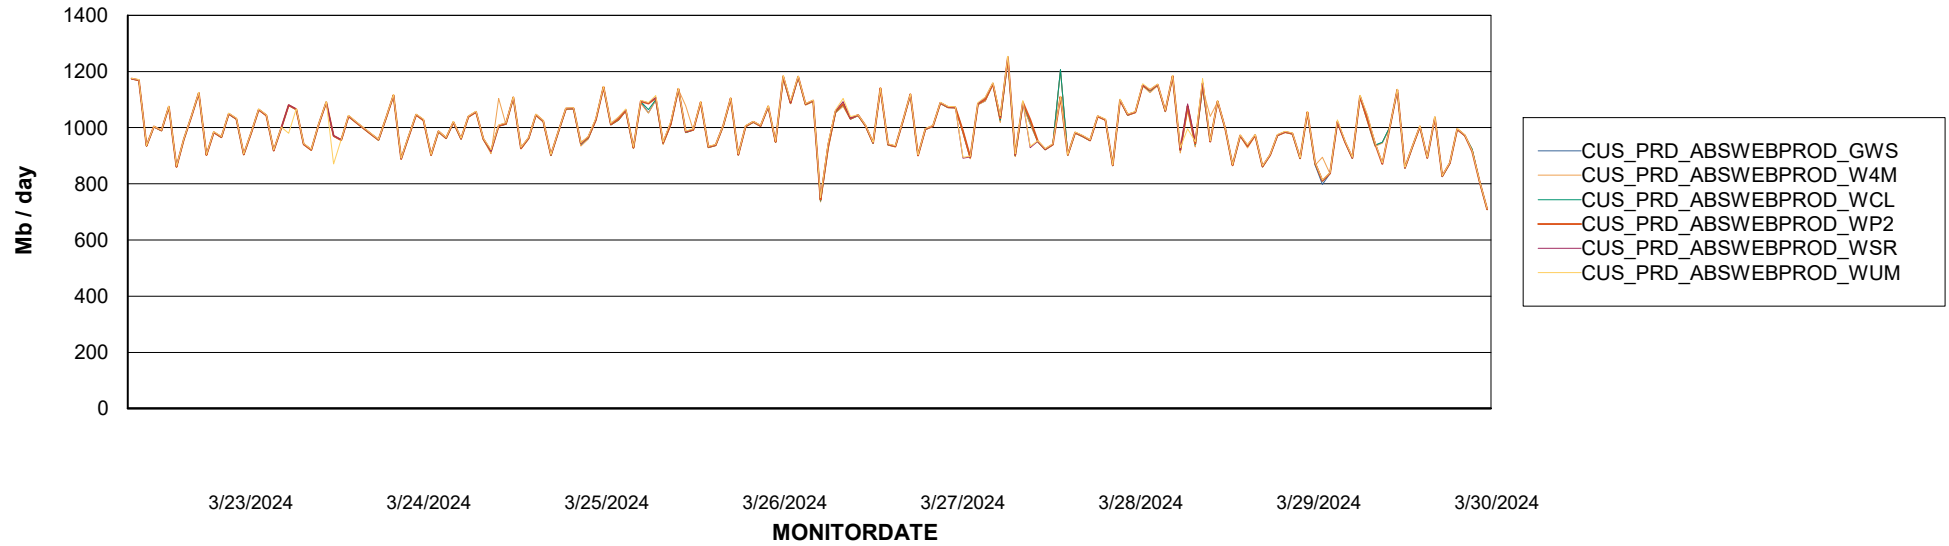

Avg memory used per ReportServer Service

Weekly SLA Customer Report

Customer CUS_Production (24/7)
Database ID 131

ABSSolute Web Component Services

Avg memory used per ABS Web component

Weekly SLA Customer Report