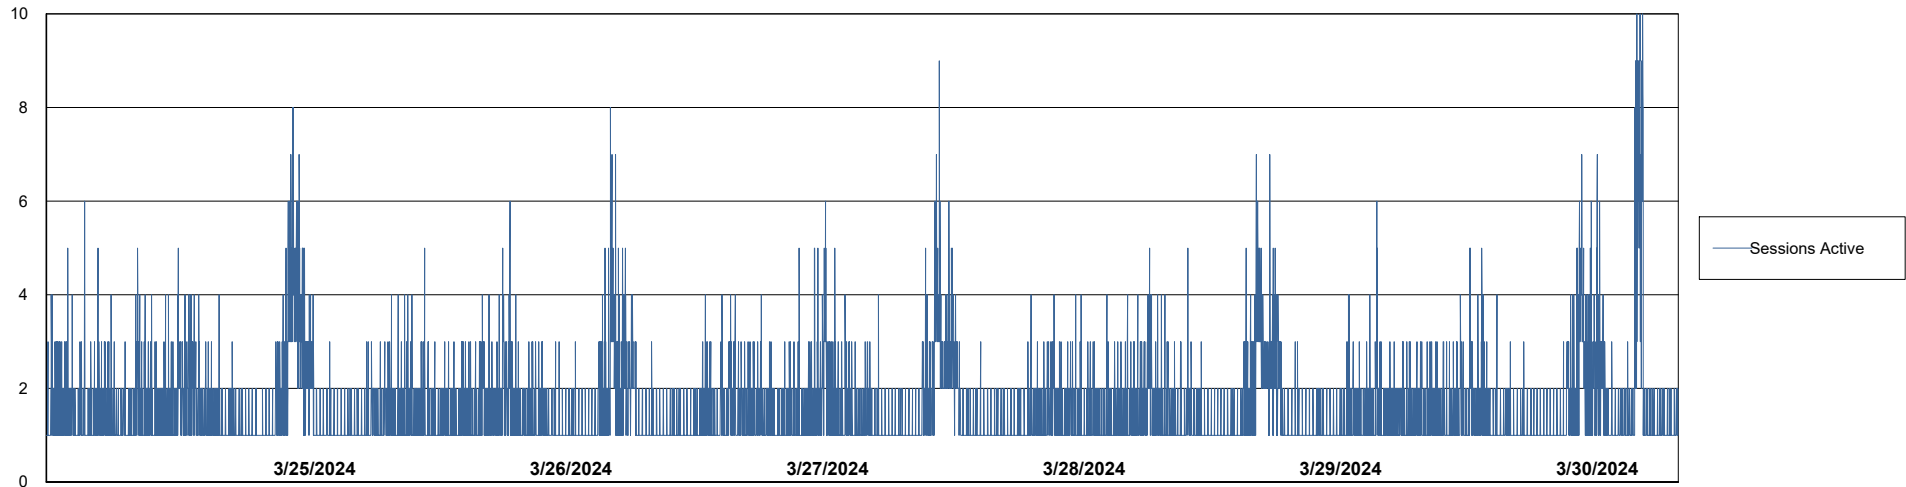

Weekly SLA Customer Report

Customer CUS_Production (24/7)
 Database ID 131

Harddisk Usage CUS_PRD_ABSWEBPROD

	Free disk space on C: (%)	Total disk space on C: (Gb)	Used disk space on C: (Gb)
3/30/2024	90	199	21
3/29/2024	90	199	21
3/28/2024	90	199	21
3/27/2024	90	199	21
3/26/2024	90	199	21
3/25/2024	90	199	21
3/24/2024	90	199	21

Weekly SLA Customer Report

Customer CUS_Production (24/7)
Database ID 131

Database Performance CUS_PRD_ABSDB1_ABS1

Weekly SLA Customer Report

Customer CUS_Production (24/7)
Database ID 131

Database Performance CUS_PRD_ABSDB2_HSBABS1