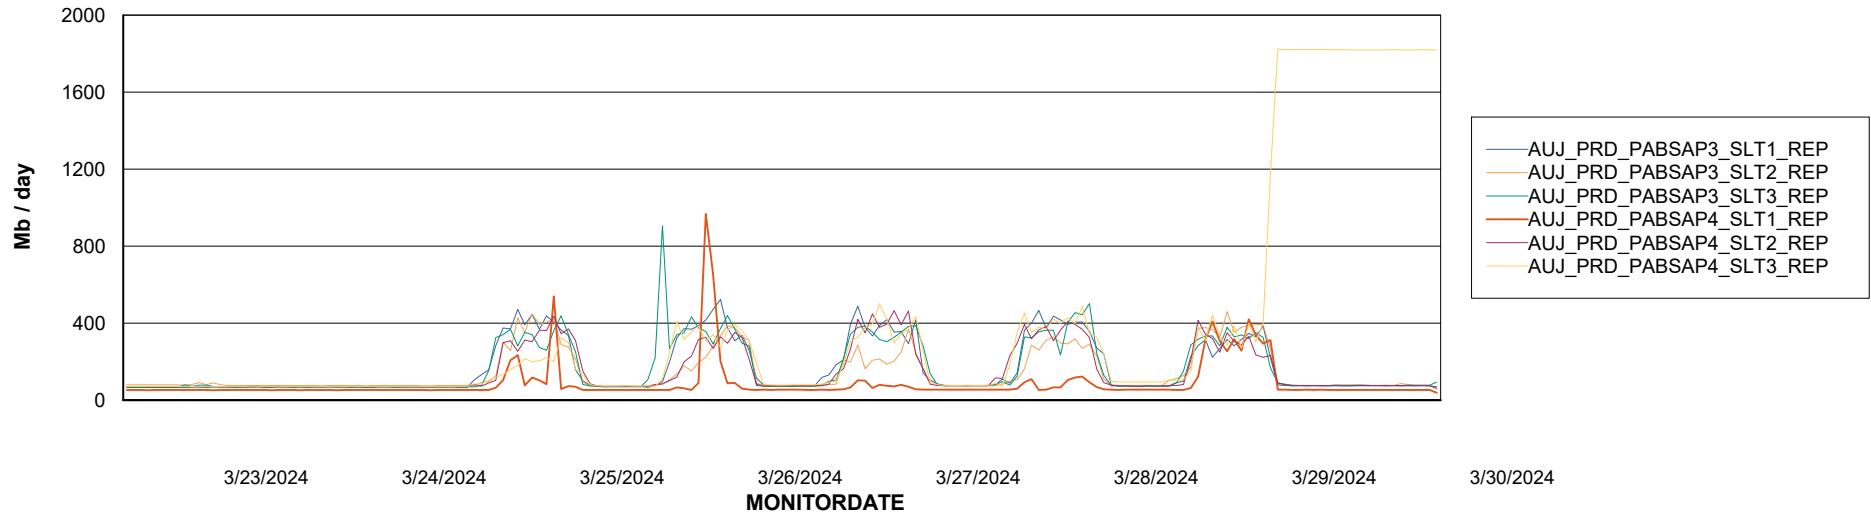

ABSSolute Application ReportServer Services

Avg memory used per ReportServer Service