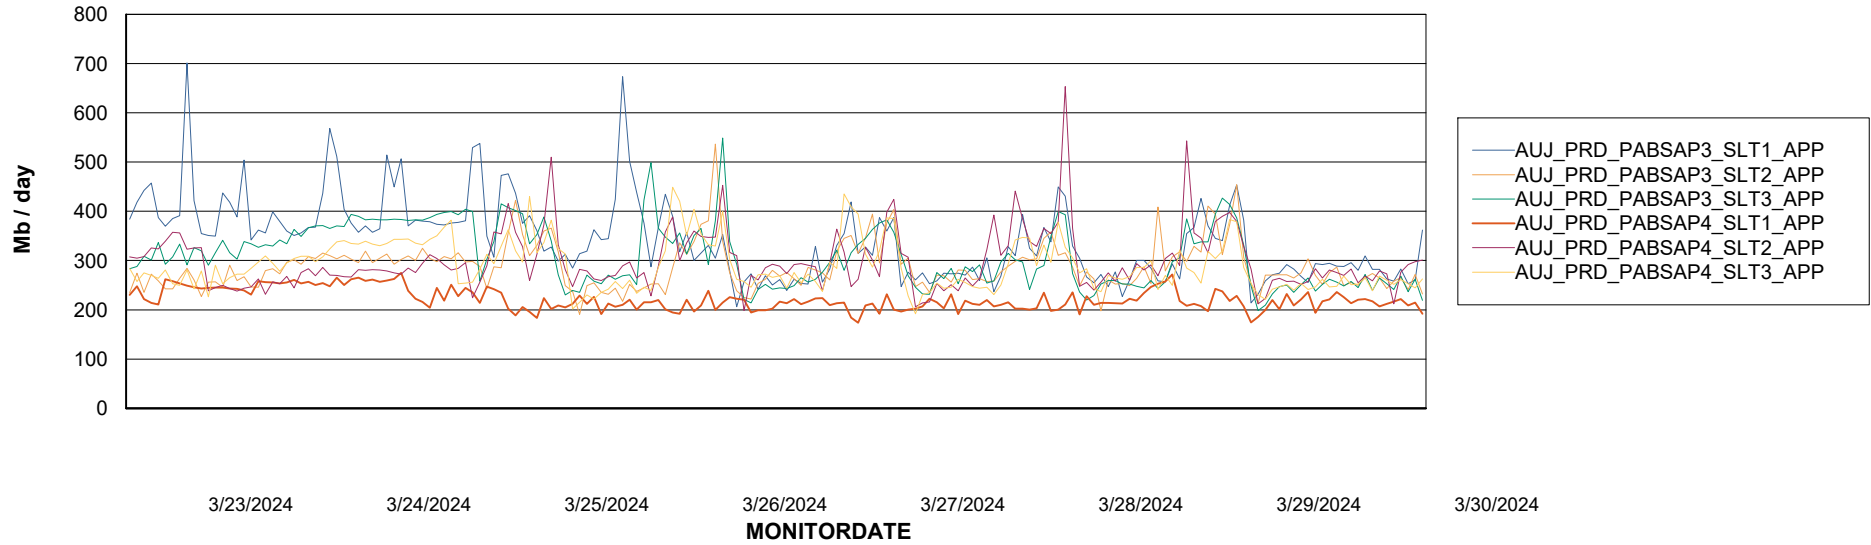

ABSSolute Application Server Services

Avg memory used per ABS Server Service