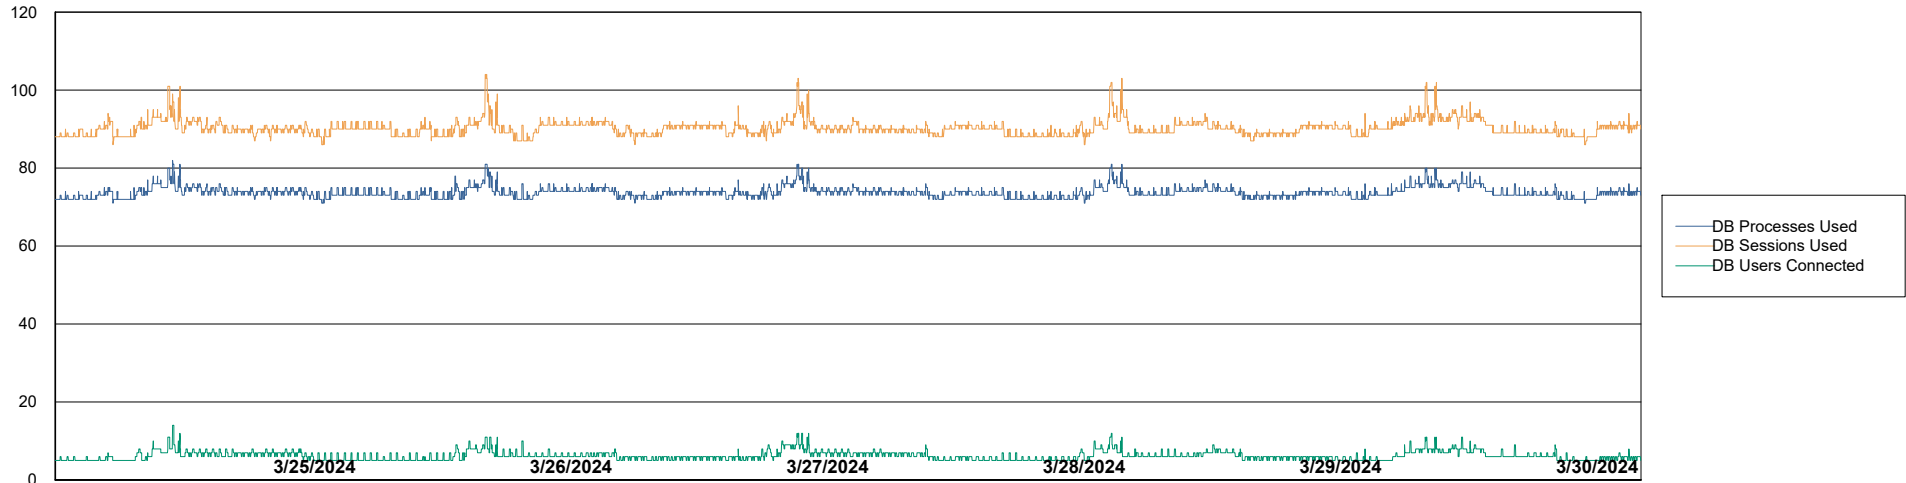

Weekly SLA Customer Report

Customer AUJ_Production
 Database ID 185

Harddisk Usage AUJ_PRD_PABSWEB1

	Free disk space on / (%)	Total disk space on / (Gb)	Used disk space on / (Gb)	Free disk space on /abs (%)	Total disk space on /abs (Gb)	Used disk space on /abs (Gb)	Free disk space on /boot (%)	Total disk space on /boot (Gb)	Used disk space on /boot (Gb)	Free disk space on /tmp (%)
3/30/2024	78	40	9	99	60	1	66	1	0	99
3/29/2024	78	40	9	99	60	1	66	1	0	99
3/28/2024	78	40	9	99	60	1	66	1	0	99
3/27/2024	78	40	9	99	60	1	66	1	0	99
3/26/2024	78	40	9	99	60	1	66	1	0	99
3/25/2024	78	40	9	99	60	1	66	1	0	99
3/24/2024	78	40	9	99	60	1	66	1	0	99

Weekly SLA Customer Report

Customer AUJ_Production
Database ID 185

Database Performance AUJ_BI2_DB

Weekly SLA Customer Report

Customer AUJ_Production
Database ID 185

Database Performance AUJ_DB2_Primary

Weekly SLA Customer Report