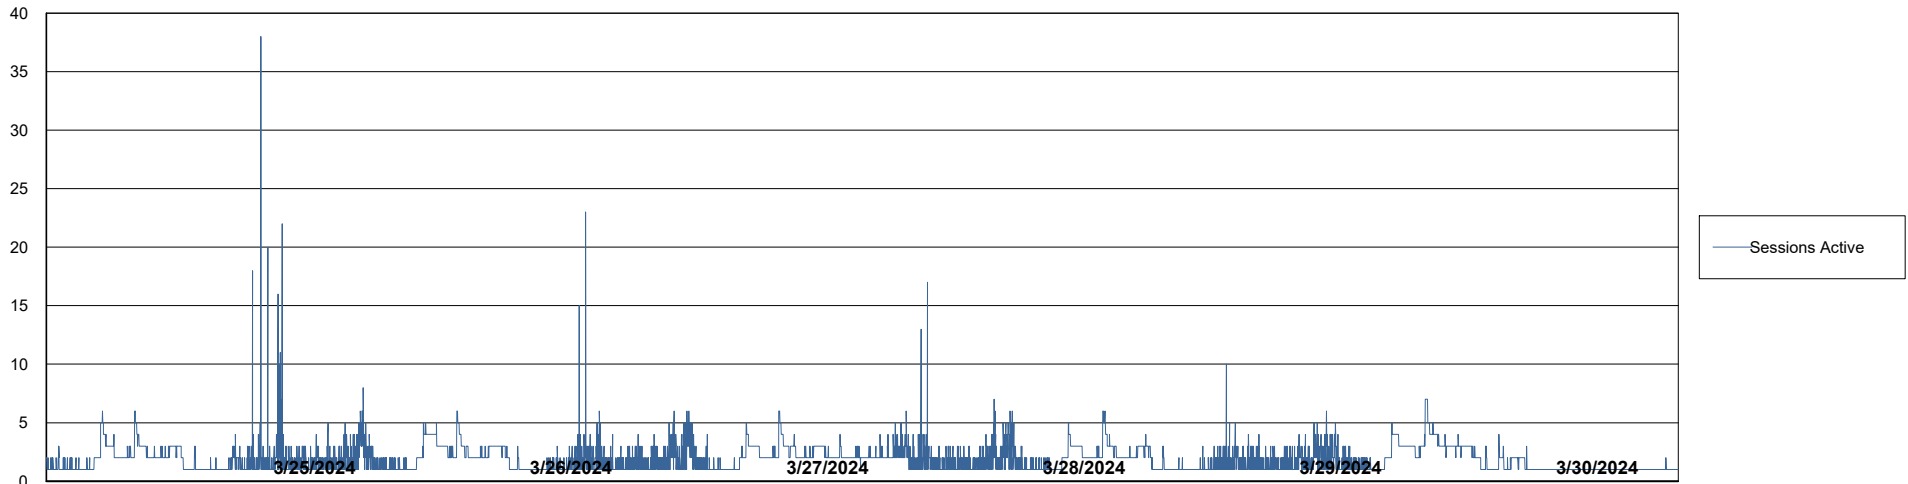

Weekly SLA Customer Report

Customer AUJ_Production
Database ID 185

Database Performance AUJ_BI2_DB

Weekly SLA Customer Report

Customer AUJ_Production
Database ID 185

Database Performance AUJ_DB2_Primary

Weekly SLA Customer Report

Customer AUJ_Production
Database ID 185

DATABASE SIZE AUJ_BI2_DB

Database growth over last month

DATABASE SIZE AUJ_DB2_Primary

Database growth over last month

Weekly SLA Customer Report

Customer AUJ_Production
Database ID 185