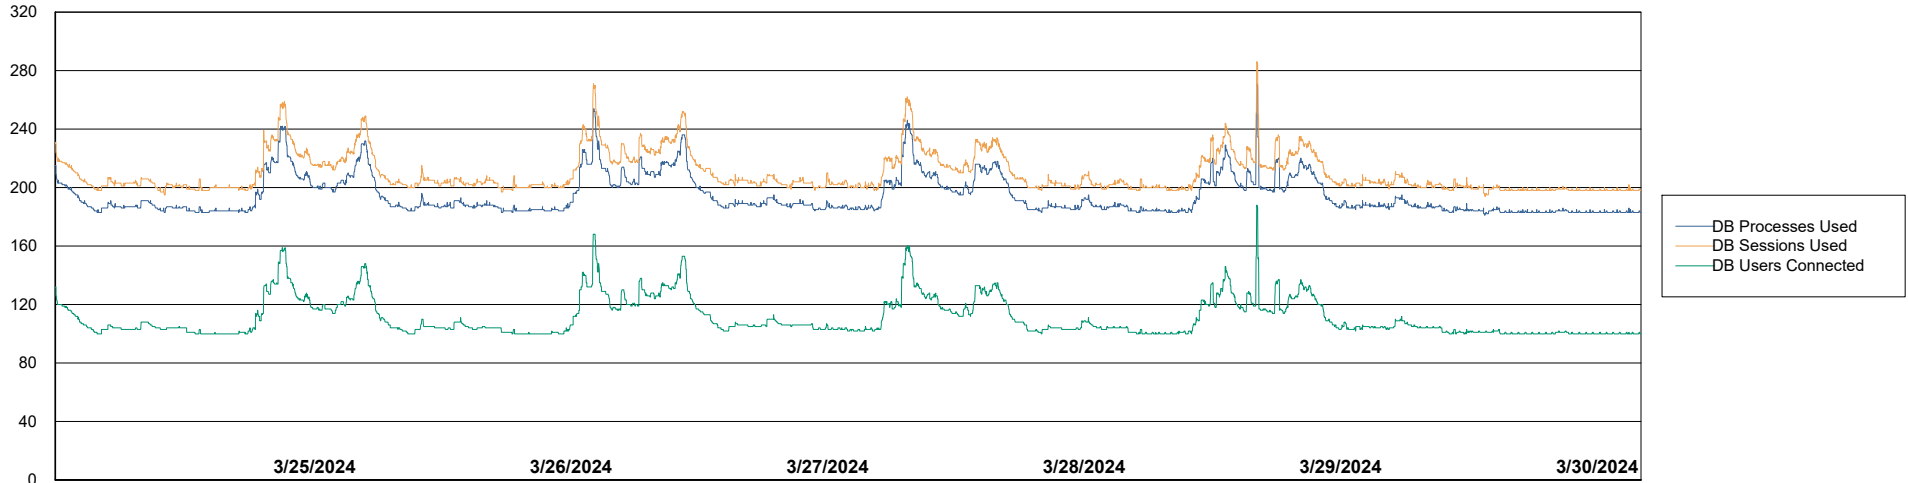

Weekly SLA Customer Report

Customer AUJ_Production
Database ID 185

Database Performance AUJ_BI2_DB

Weekly SLA Customer Report

Customer AUJ_Production
Database ID 185

Database Performance AUJ_DB2_Primary

Weekly SLA Customer Report