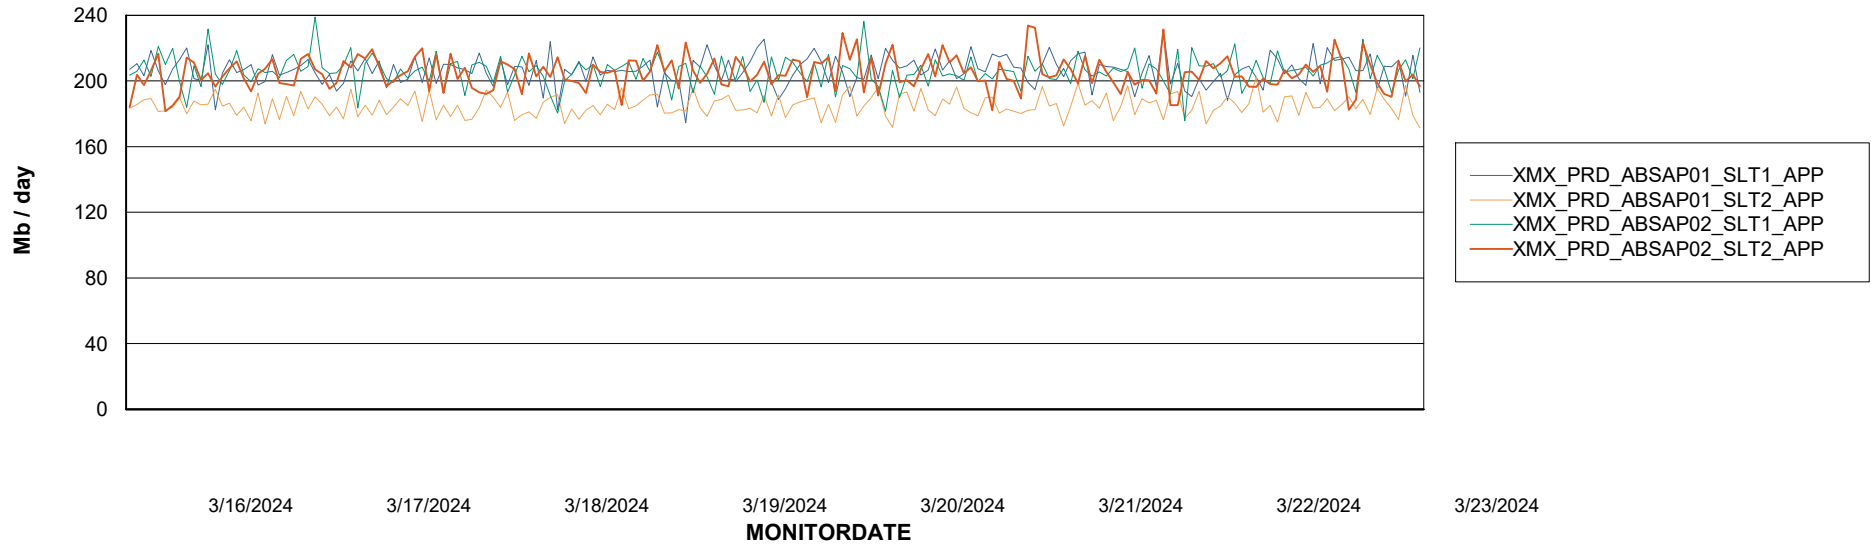

ABSSolute Application Server Services

Avg memory used per ABS Server Service