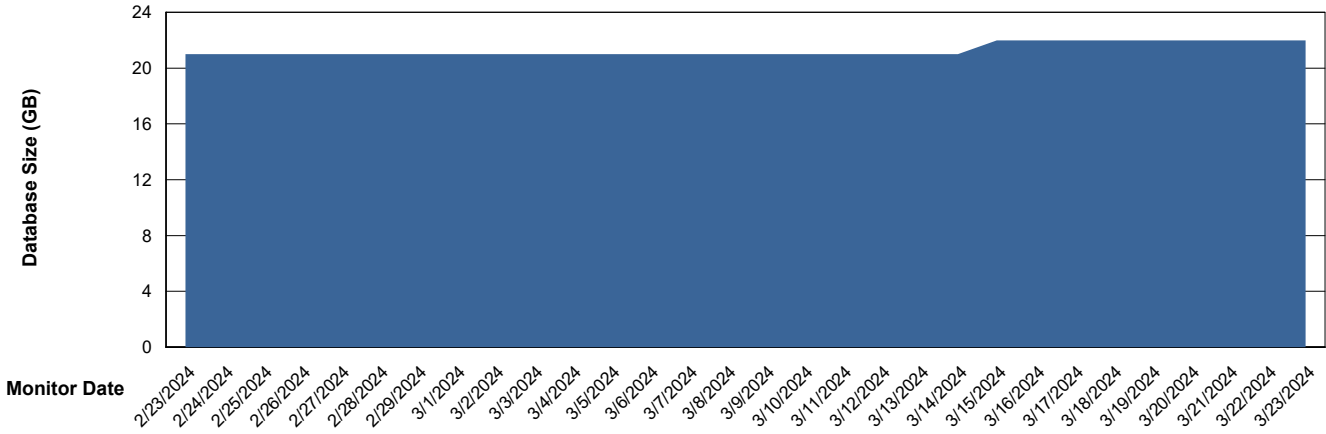

Database growth over last month

Database Tablespace XMX_PROD_ABSDB01_PRDB_ABS1

Date	Tablespace Name	Filesize (Gb)	Usedsize (Gb)	Percentage free
3/23/2024	ABSDATA	8	6	28
	INDX	8	0	100
3/22/2024	ABSDATA	8	6	28
	INDX	8	0	100
3/21/2024	ABSDATA	8	6	29
	INDX	8	0	100
3/20/2024	ABSDATA	8	6	29
	INDX	8	0	100
3/19/2024	ABSDATA	8	6	29
	INDX	8	0	100
3/18/2024	ABSDATA	8	6	30
	INDX	8	0	100
3/17/2024	ABSDATA	8	6	30
	INDX	8	0	100