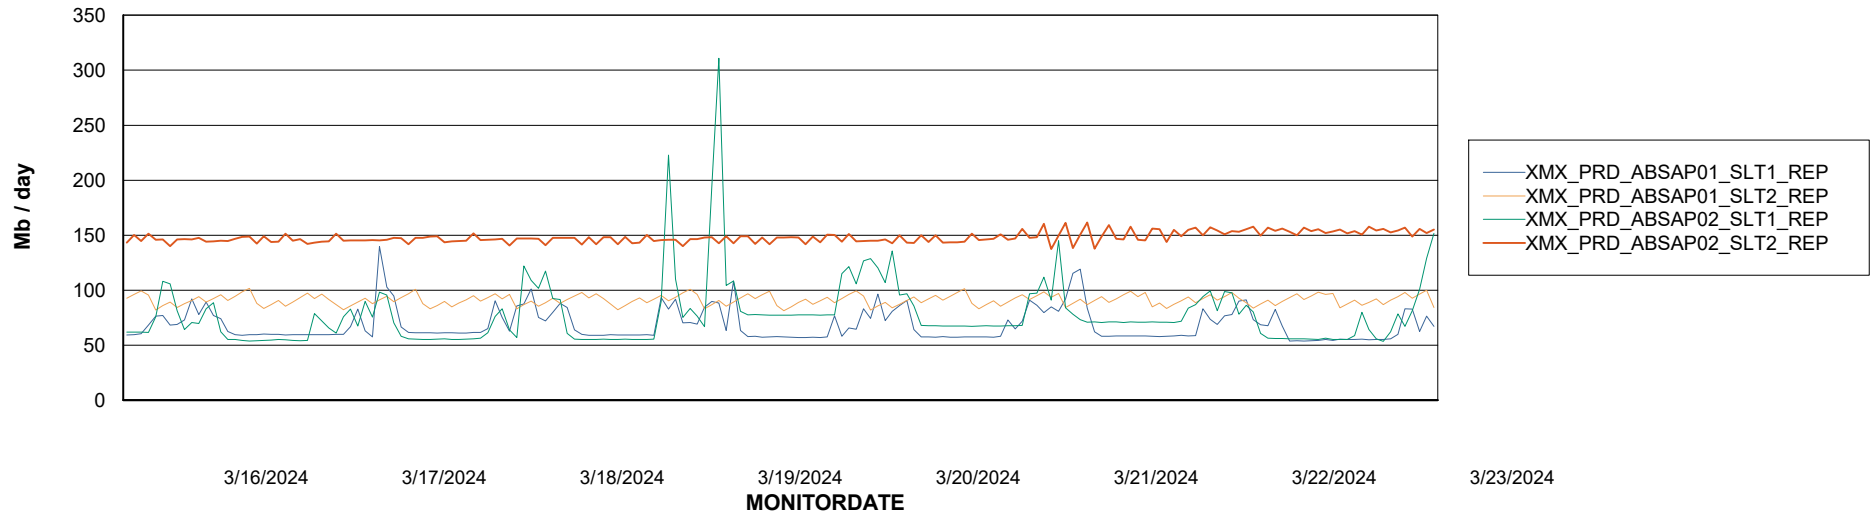

ABSSolute Application ReportServer Services

Avg memory used per ReportServer Service