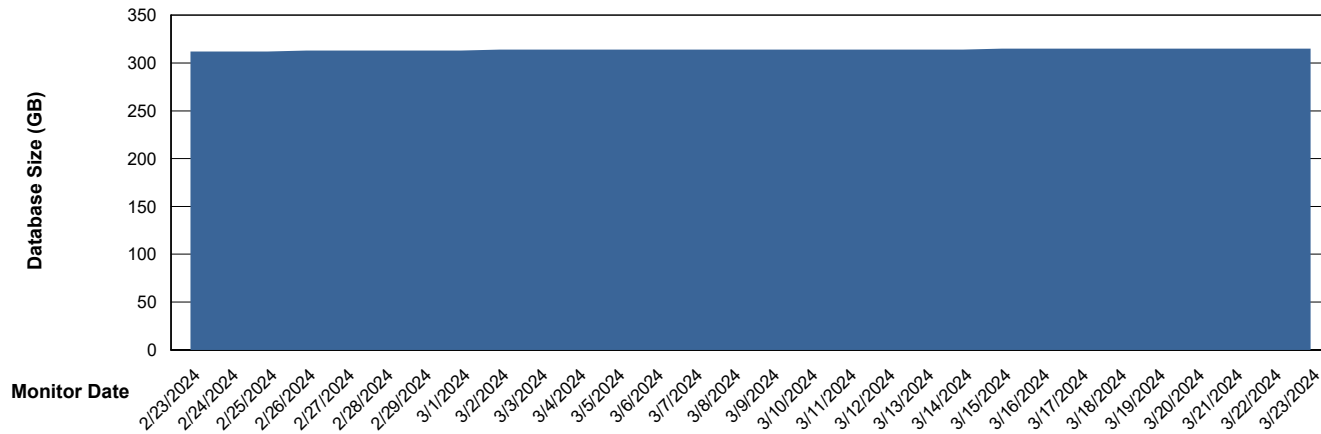

DATABASE SIZE VOS_PRD_ABSORA1-2022_ABS1

Database growth over last month