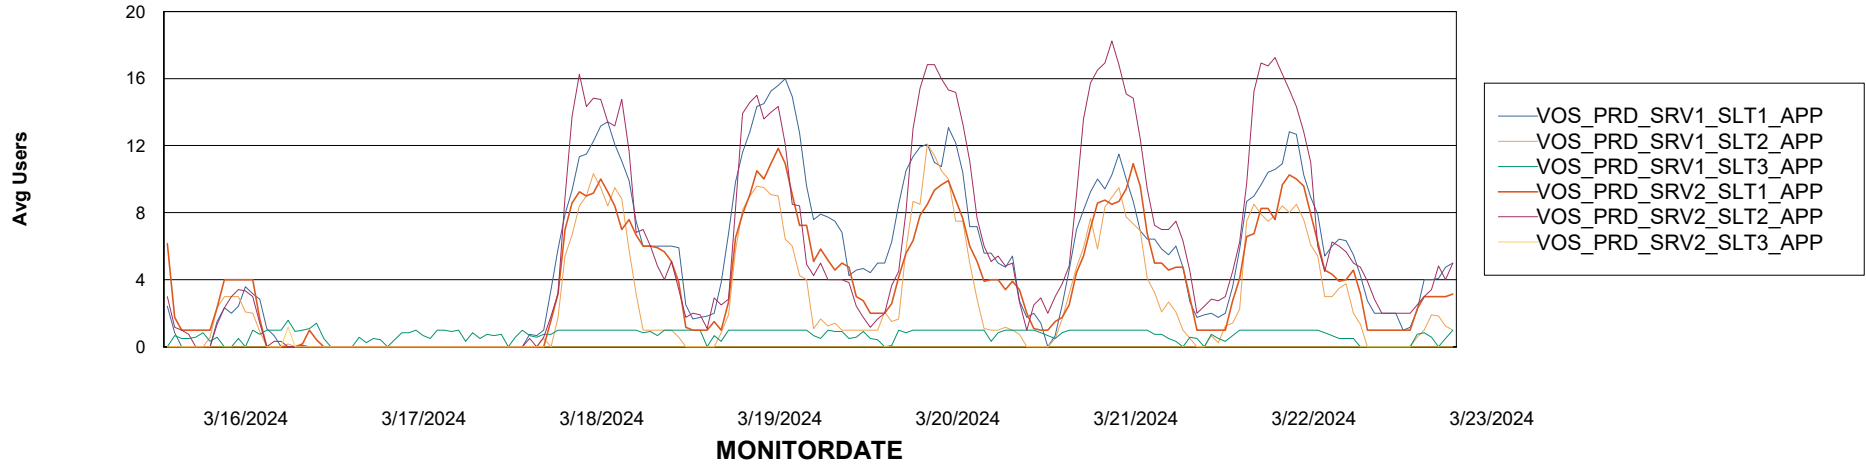

Avg users per day per ABS server