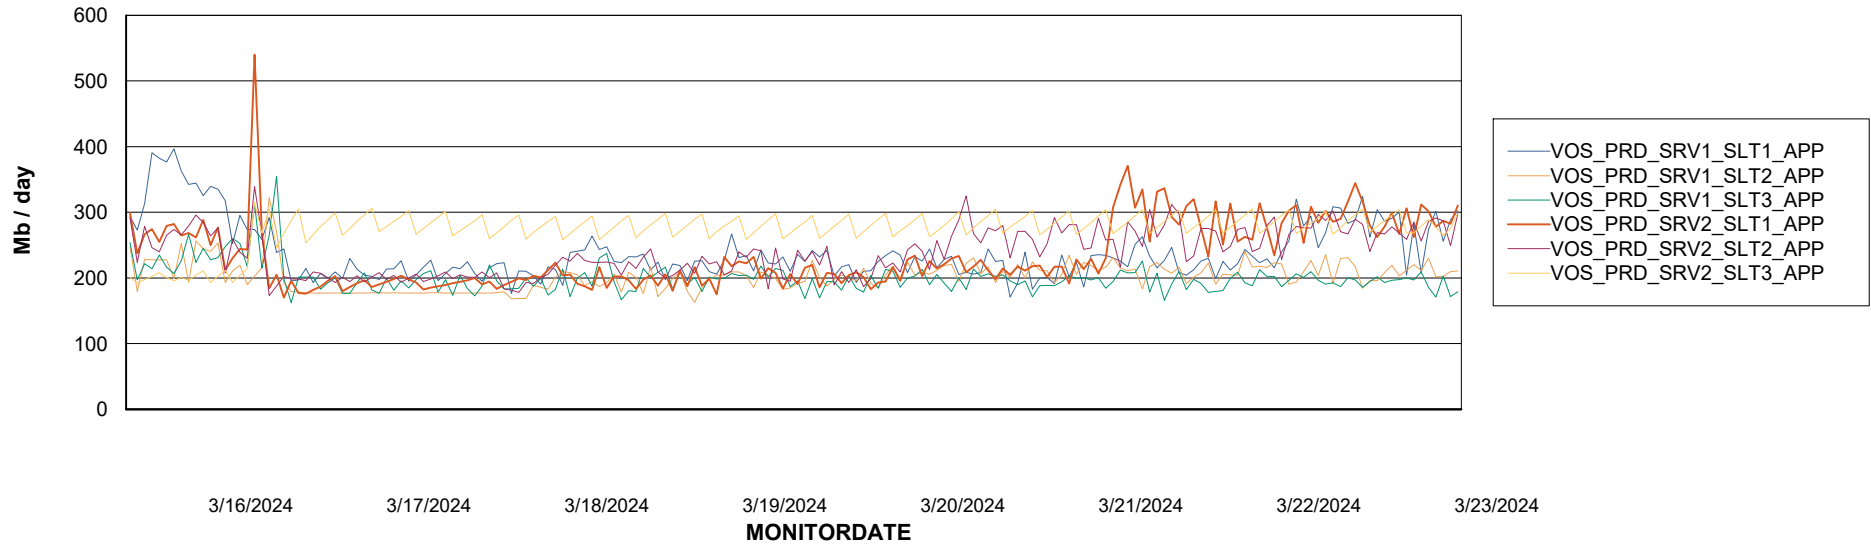

ABSSolute Application Server Services

Avg memory used per ABS Server Service