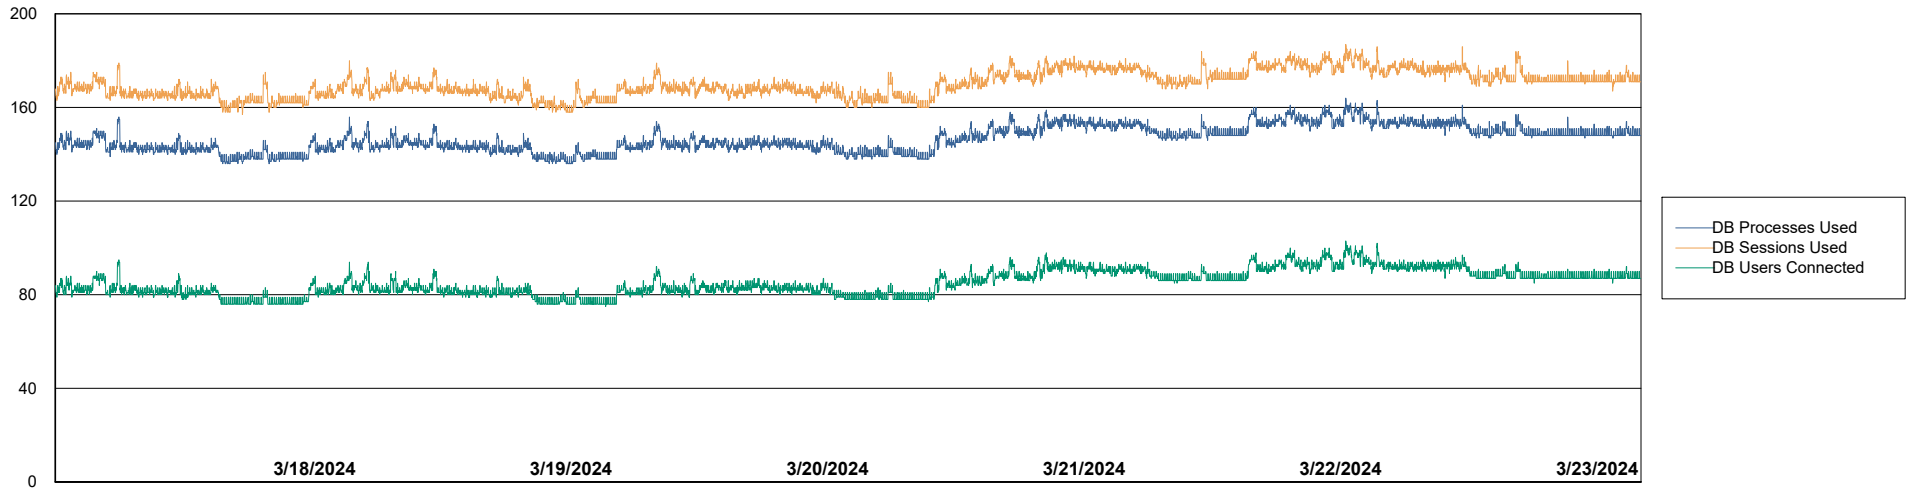

Weekly SLA Customer Report

Customer VOS_Production
Database ID 143

Database Performance VOS_PRD_ABSBI-2018_ABS1

Weekly SLA Customer Report

Customer VOS_Production
Database ID 143

Database Performance VOS_PRD_ABSORA1-2022_ABS1