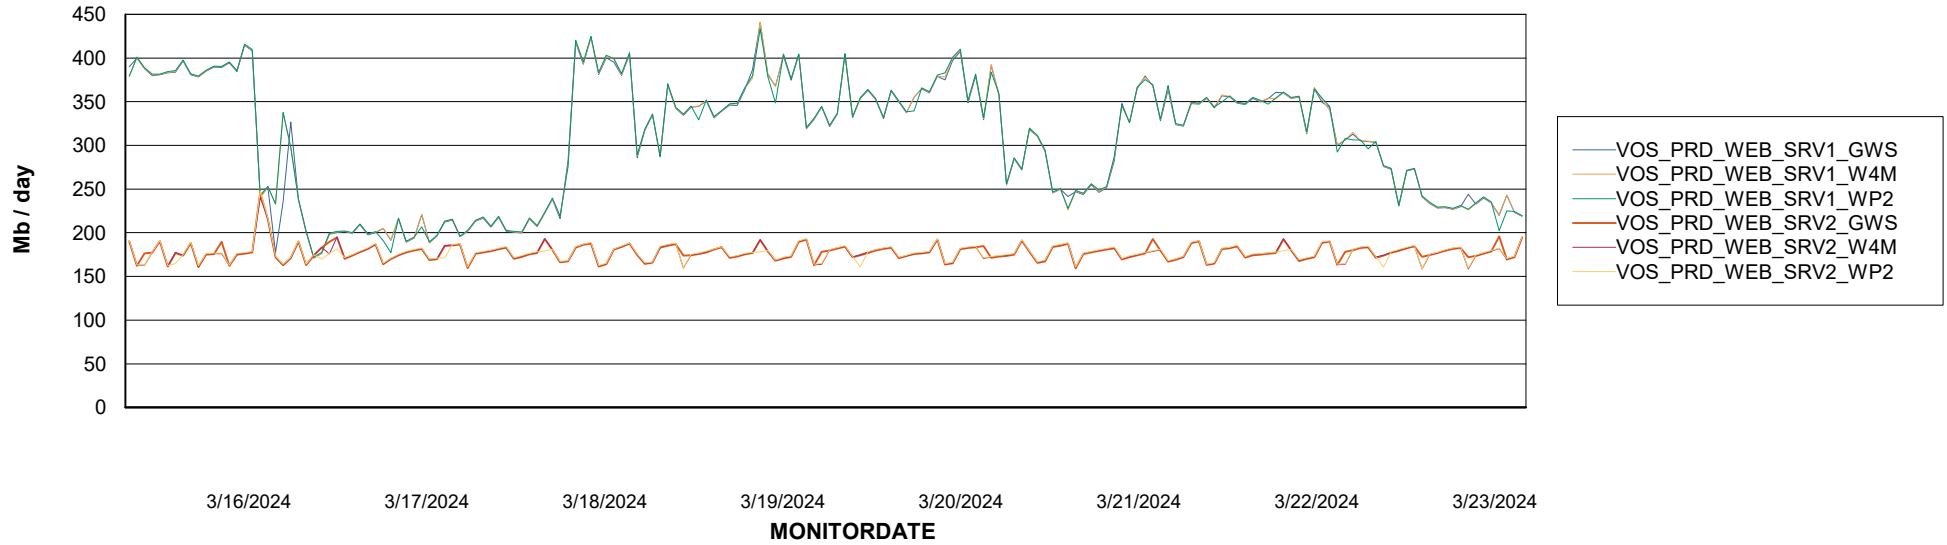

ABSSolute Web Component Services

Avg memory used per ABS Web component