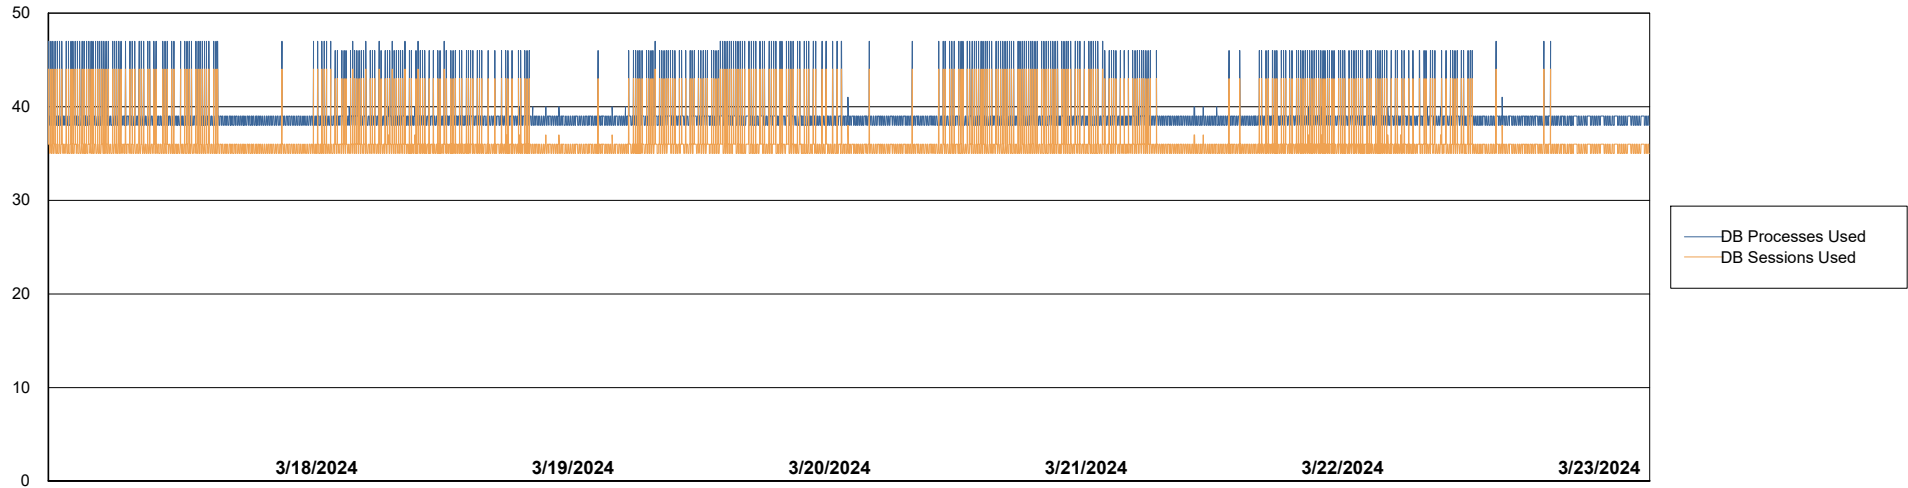

Database Performance VOS_PRD_ABSORA2-2022_HSBABS1

DB Processes Max 1,000