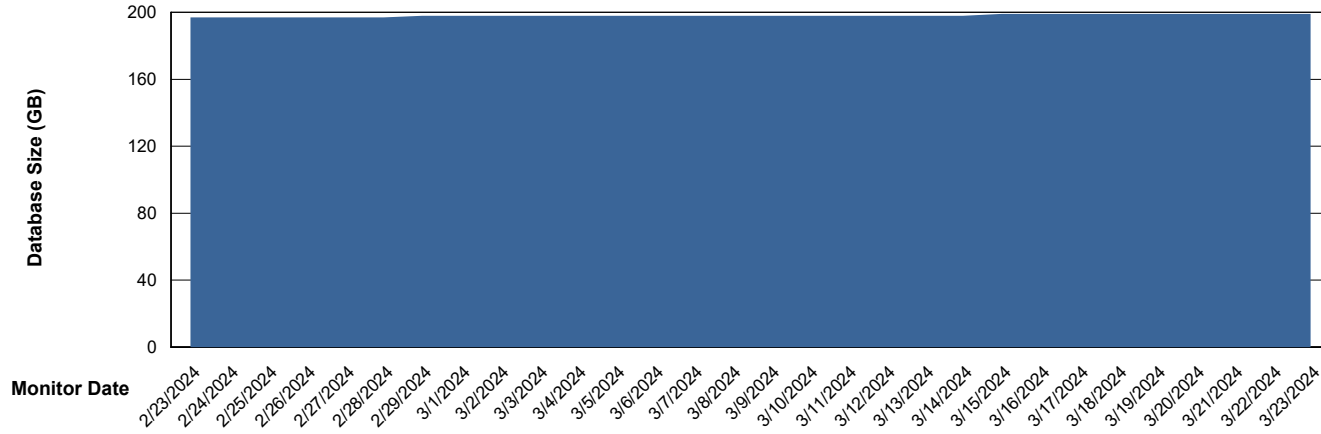

DATABASE SIZE VOS_PRD_ABSBI-2018_ABS1

Database growth over last month