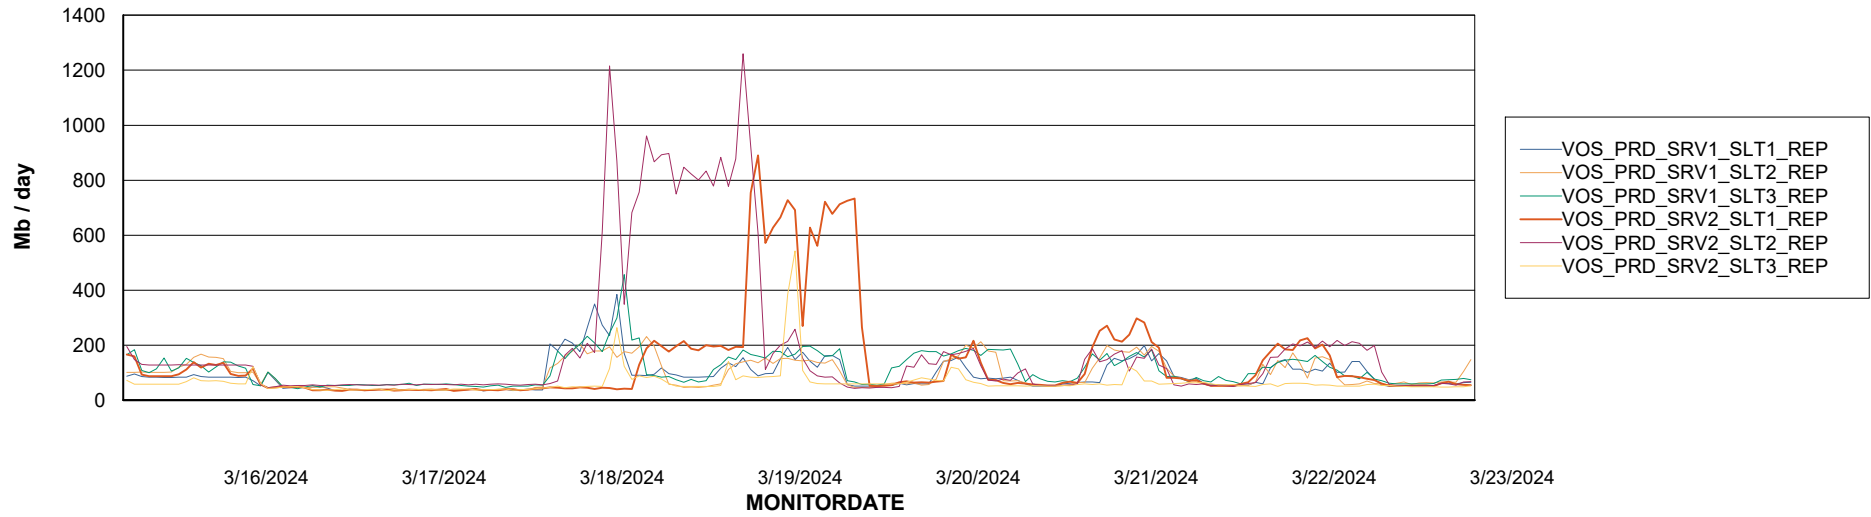

Avg memory used per ABS Server Service

Avg users per day per ABS server

Weekly SLA Customer Report

Customer VOS_Production
Database ID 143

ABSSolute Application ReportServer Services

Avg memory used per ReportServer Service