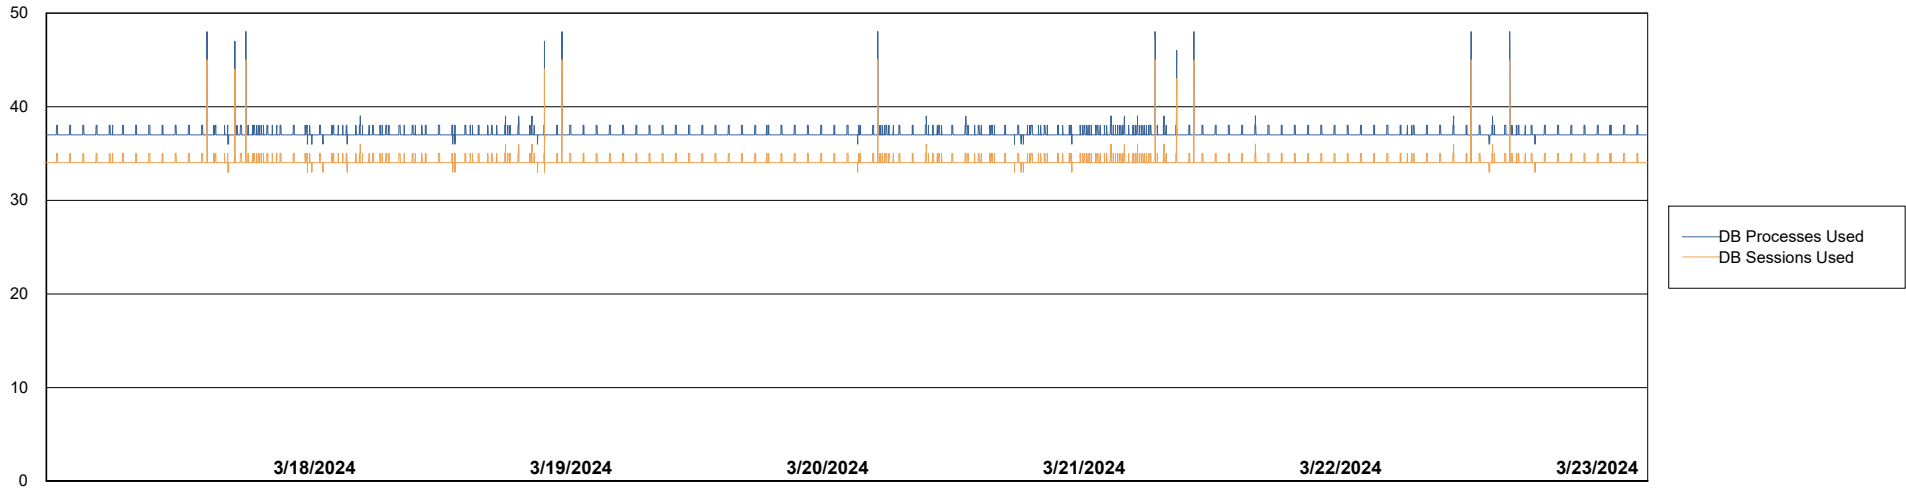

Weekly SLA Customer Report

Customer VEN_Production
Database ID 35

Database Performance VENDB_Production_ABS1

Weekly SLA Customer Report

Customer VEN_Production
Database ID 35

Database Performance VENDB_Standby_ABS1_SB

DB Processes Max 300

Weekly SLA Customer Report

Customer VEN_Production
 Database ID 35

DATABASE SIZE VENDB_Production_ABS1

Database growth over last month

Database Tablespace VENDB_Production_ABS1

Date	Tablespace Name	Filesize (Gb)	Usedsize (Gb)	Percentage free
3/23/2024	ABSDATA	226	189	16
	INDX	216	177	18
3/22/2024	ABSDATA	226	189	16
	INDX	216	177	18
3/21/2024	ABSDATA	226	189	16
	INDX	216	177	18
3/20/2024	ABSDATA	226	189	16
	INDX	216	177	18
3/19/2024	ABSDATA	226	189	16
	INDX	216	177	18
3/18/2024	ABSDATA	226	189	16
	INDX	216	177	18
3/17/2024	ABSDATA	226	189	16
	INDX	216	177	18