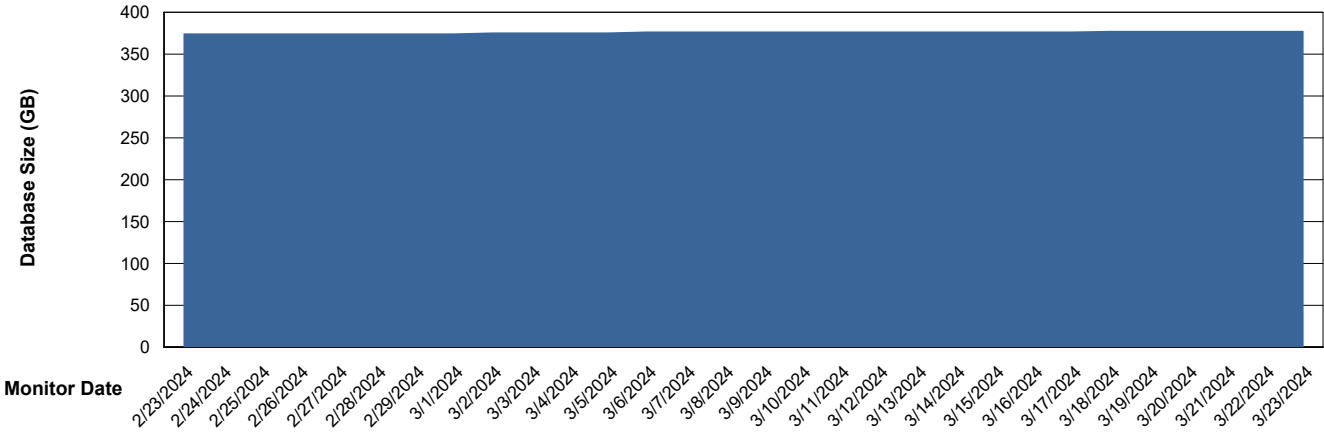

DB Processes Max 300

Weekly SLA Customer Report

Customer VEN_Production
 Database ID 35

DATABASE SIZE VENDB_Production_ABS1

Database growth over last month

Database Tablespace VENDB_Production_ABS1

Date	Tablespace Name	Filesize (Gb)	Usedsize (Gb)	Percentage free
3/23/2024	ABSDATA	226	189	16
	INDX	216	177	18
3/22/2024	ABSDATA	226	189	16
	INDX	216	177	18
3/21/2024	ABSDATA	226	189	16
	INDX	216	177	18
3/20/2024	ABSDATA	226	189	16
	INDX	216	177	18
3/19/2024	ABSDATA	226	189	16
	INDX	216	177	18
3/18/2024	ABSDATA	226	189	16
	INDX	216	177	18
3/17/2024	ABSDATA	226	189	16
	INDX	216	177	18

Weekly SLA Customer Report

Customer VEN_Production
Database ID 35

Standby Database Health VEN_Production

Recovery lag for last 7 days