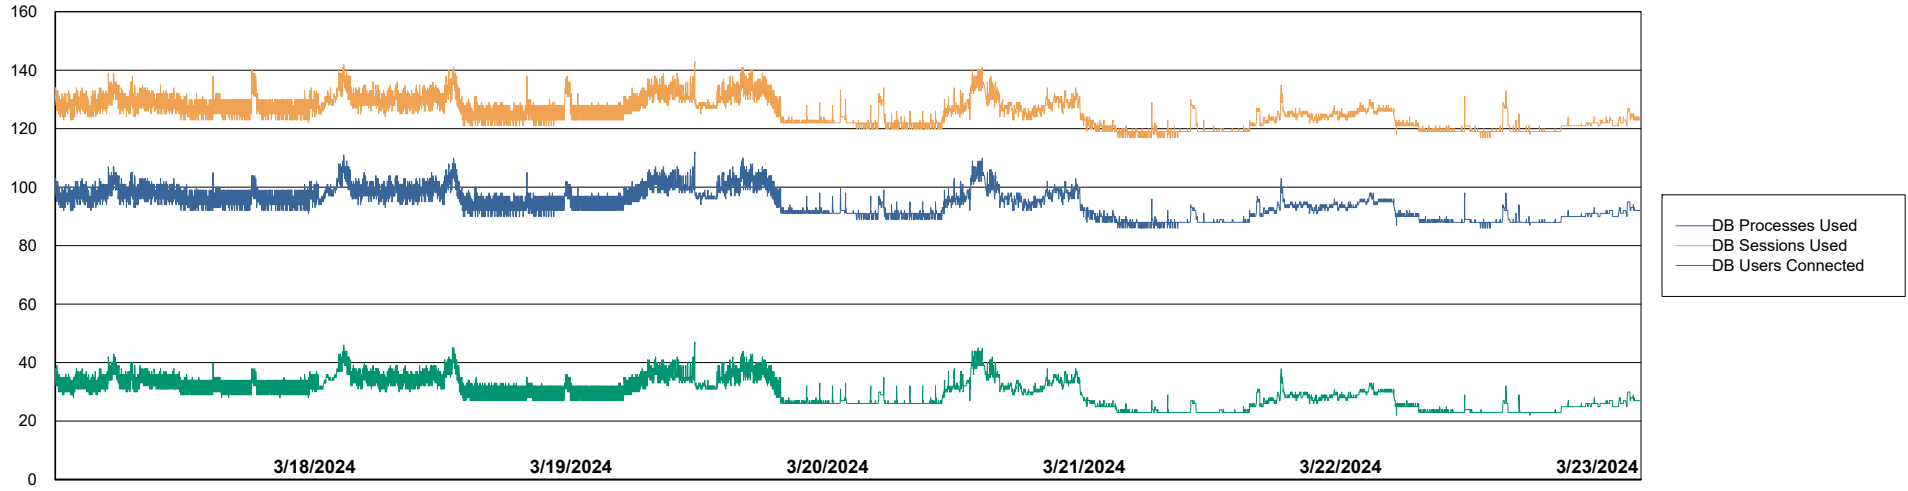

Harddisk Usage VEN_PRD_VENABS07_SB-DB

	Free disk space on C: (%)	Total disk space on C: (Gb)	Used disk space on C: (Gb)	Free disk space on D: (%)	Total disk space on D: (Gb)	Used disk space on D: (Gb)	Free disk space on E: (%)	Total disk space on E: (Gb)	Used disk space on E: (Gb)
3/23/2024	37	102	64	17	1,000	826	87	400	51
3/22/2024	37	102	64	17	1,000	826	87	400	53
3/21/2024	37	102	64	17	1,000	826	86	400	57
3/20/2024	37	102	64	17	1,000	826	86	400	58
3/19/2024	37	102	64	17	1,000	826	86	400	57
3/18/2024	37	102	64	17	1,000	826	86	400	57
3/17/2024	37	102	64	17	1,000	826	86	400	54

Weekly SLA Customer Report

Customer VEN_Production
Database ID 35

Database Performance VENDB_Production_ABS1

Weekly SLA Customer Report

Customer VEN_Production
Database ID 35

Database Performance VENDB_Standby_ABS1_SB