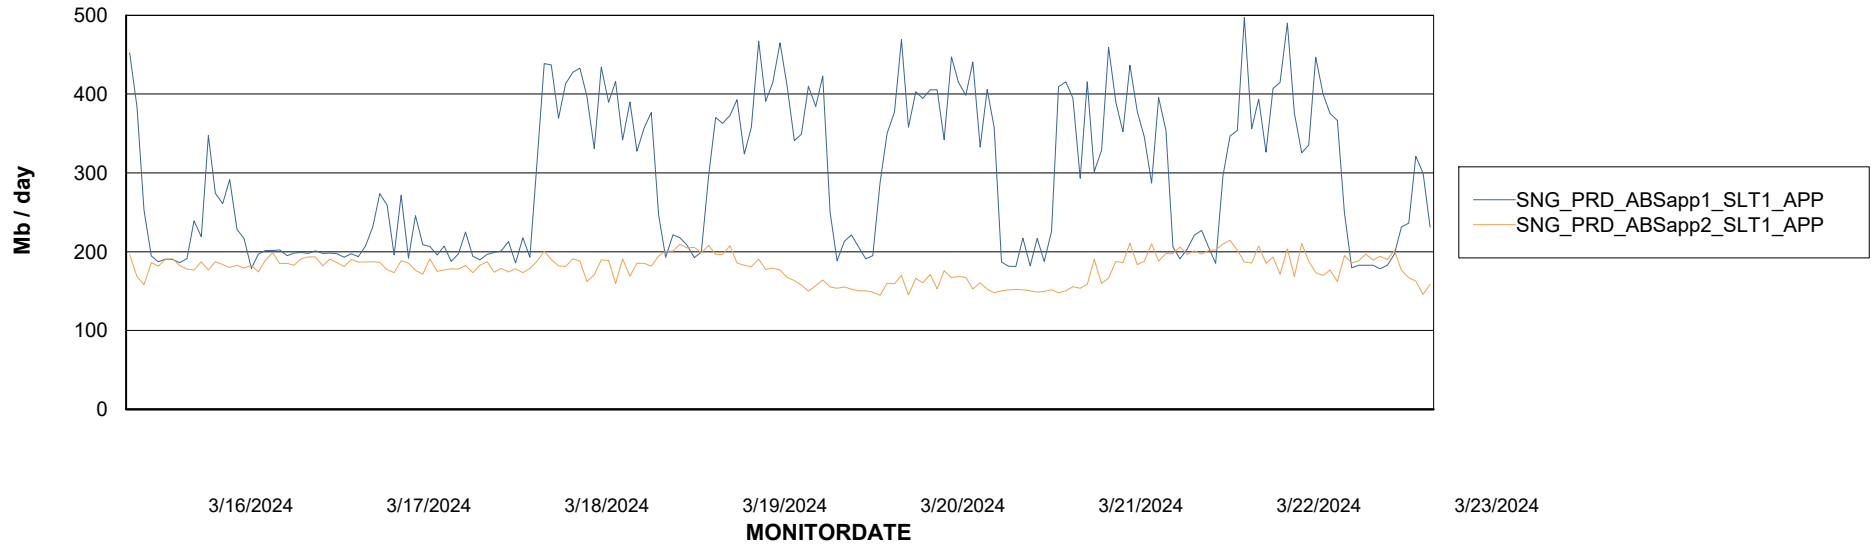

ABSSolute Application Server Services

Avg memory used per ABS Server Service