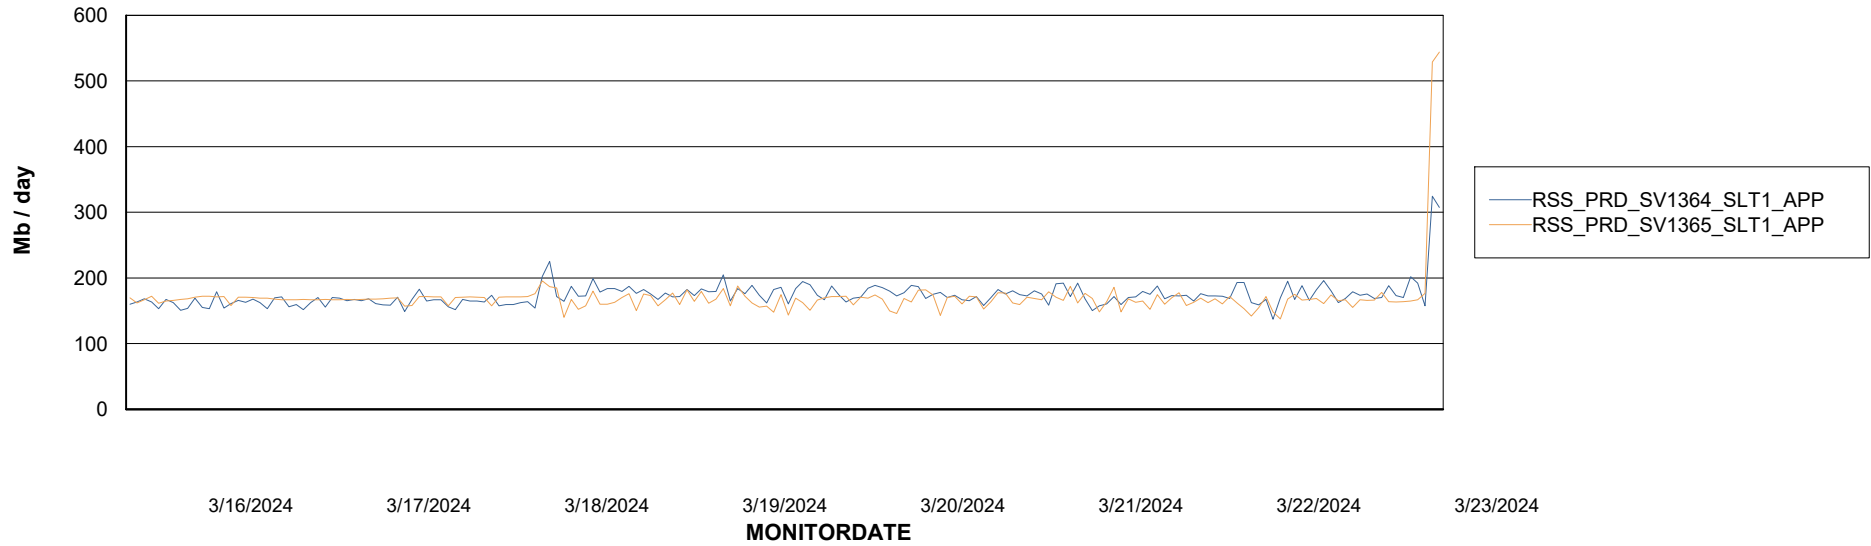

ABSSolute Application Server Services

Avg memory used per ABS Server Service