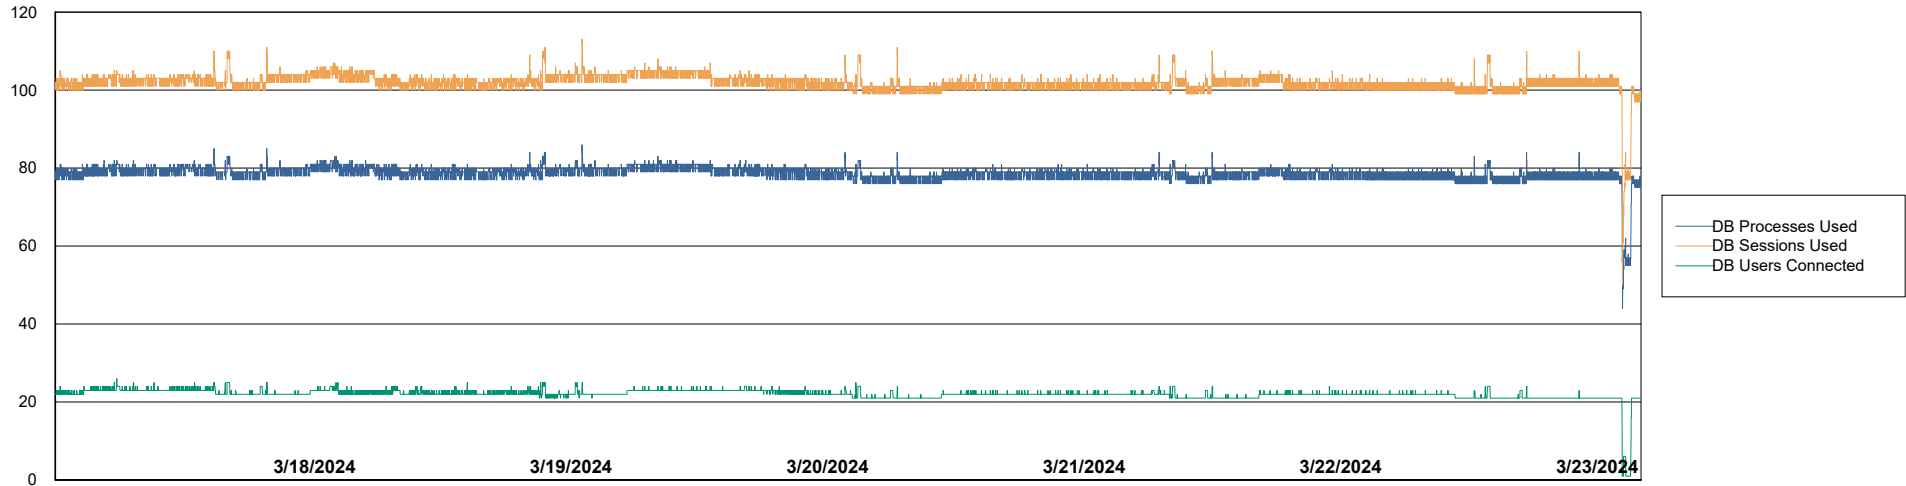

Database Performance RSS_PRD_SV1364_PRD_ABS1