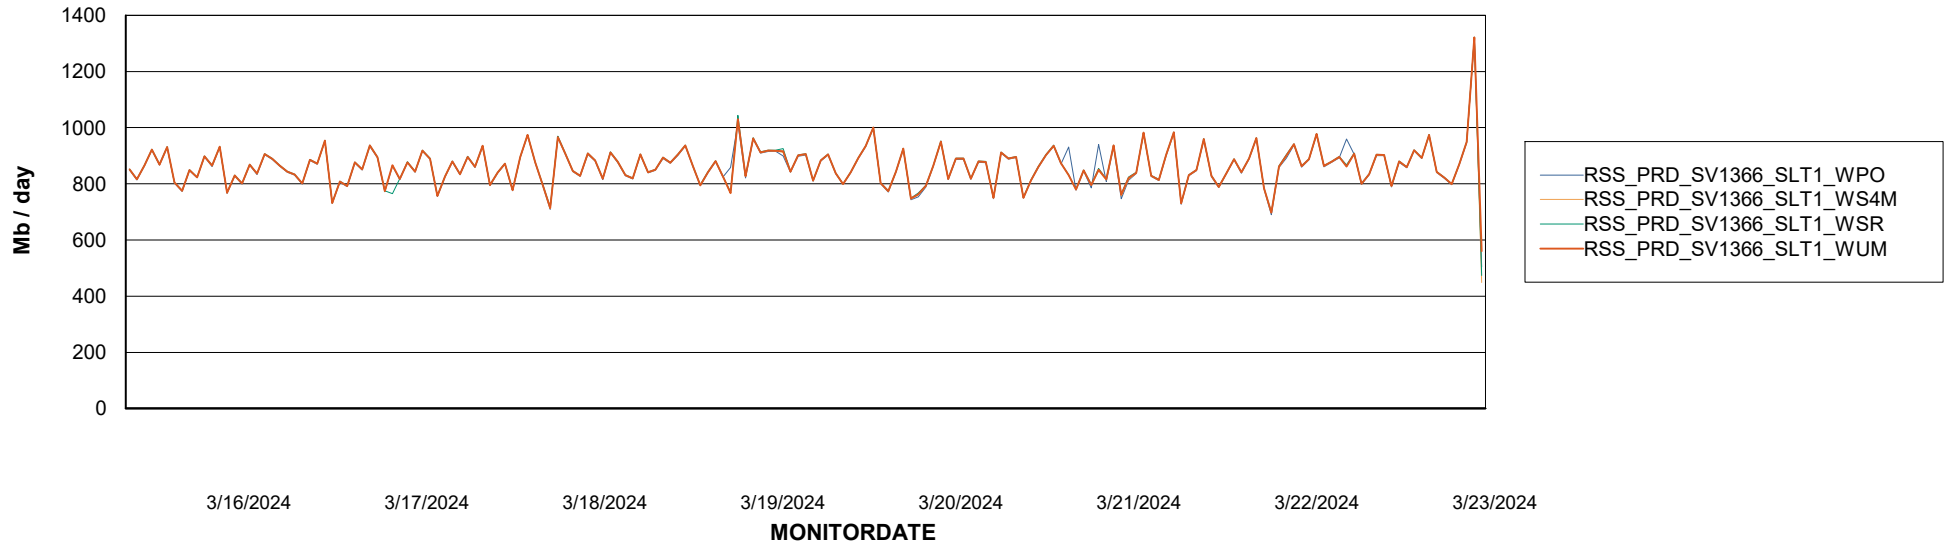

ABSSolute Web Component Services

Avg memory used per ABS Web component