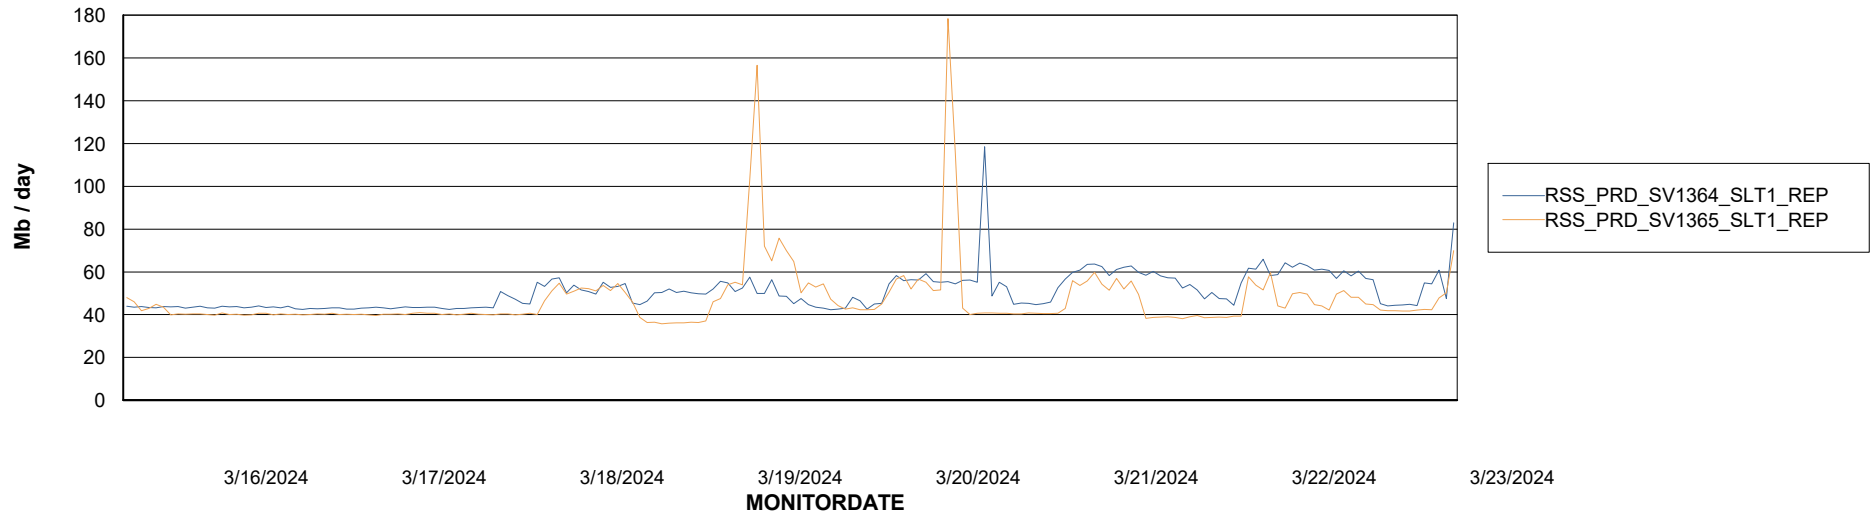

Avg memory used per ABS Server Service

Avg users per day per ABS server

Weekly SLA Customer Report

Customer RSS Production
Database ID 52

ABSSolute Application ReportServer Services

Avg memory used per ReportServer Service