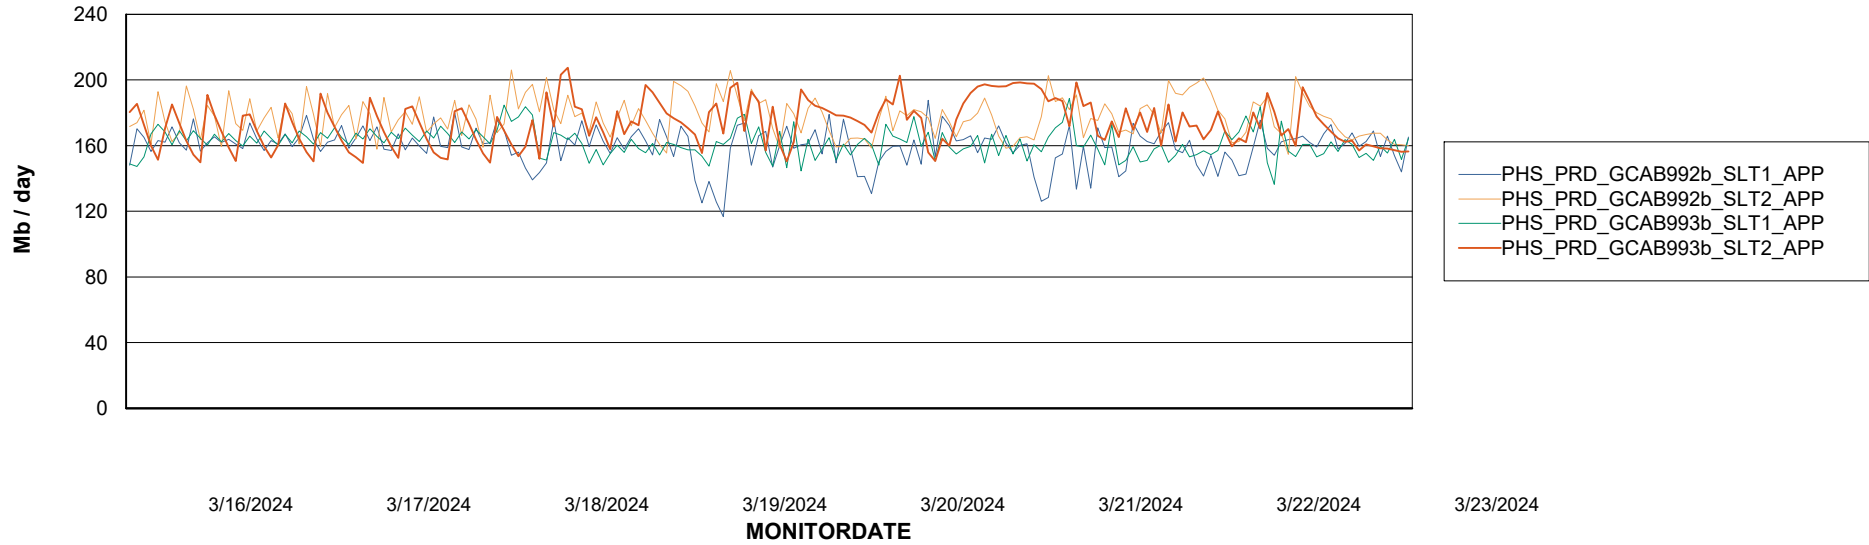

ABSSolute Application Server Services

Avg memory used per ABS Server Service