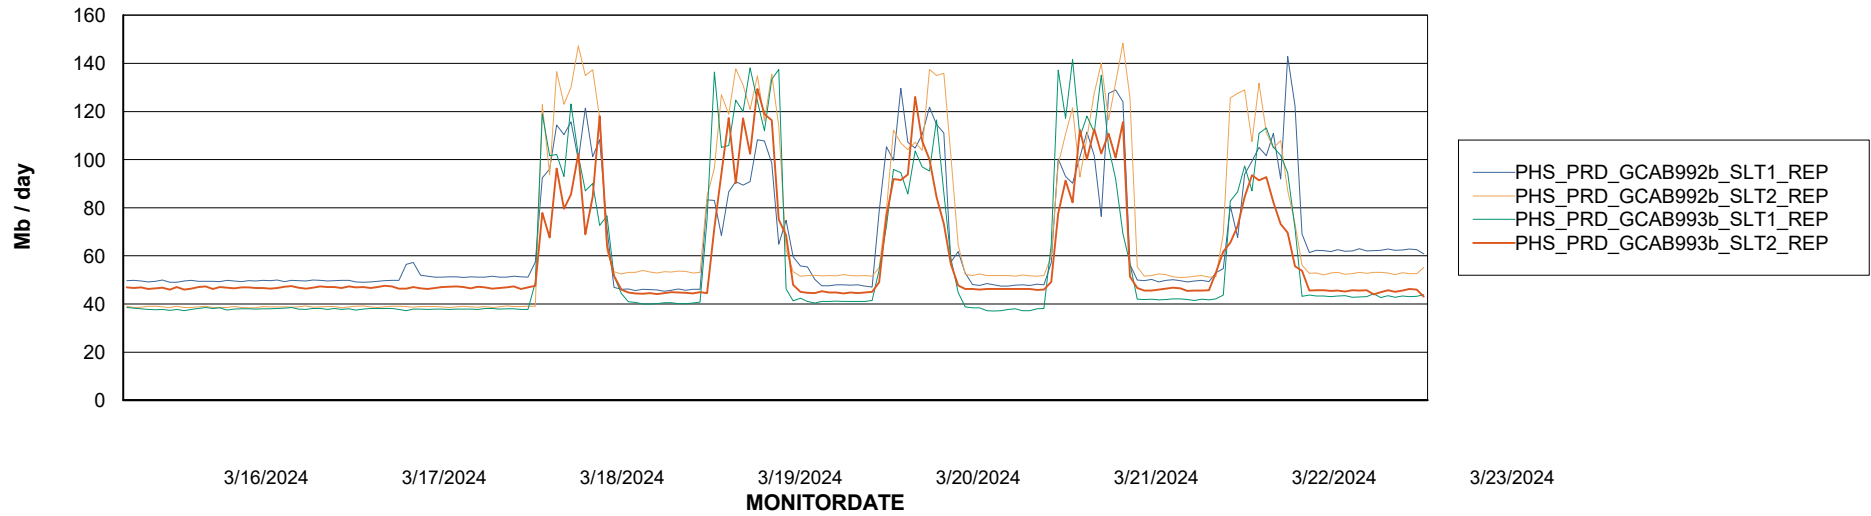

ABSSolute Application ReportServer Services

Avg memory used per ReportServer Service