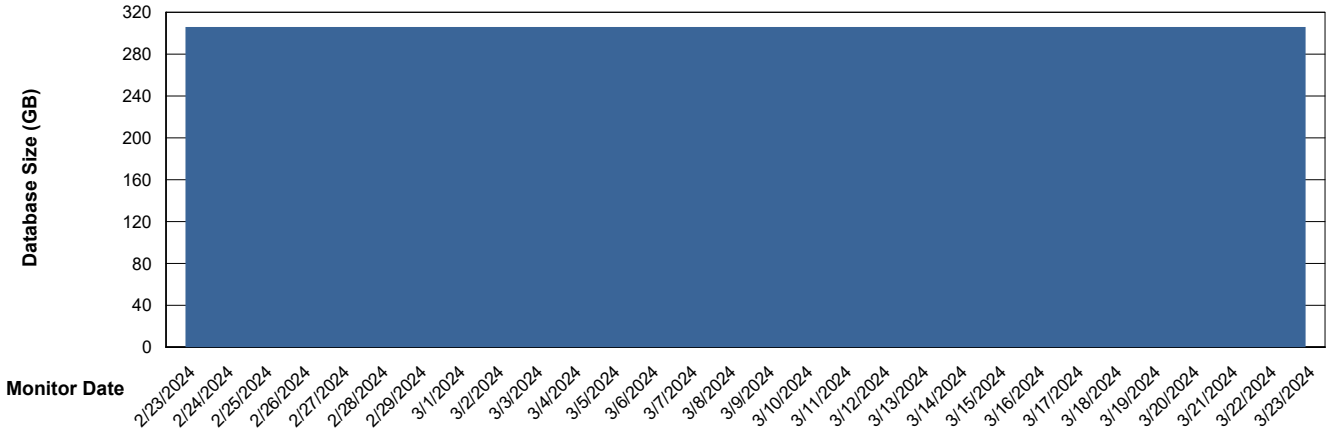

DB Processes Max 1,000

Weekly SLA Customer Report

Customer PHS_Production
 Database ID 47

DATABASE SIZE PHS_PRD_GCAB992B_ABS1

Database growth over last month

Database Tablespace PHS_PRD_GCAB992B_ABS1

Date	Tablespace Name	Filesize (Gb)	Usedsize (Gb)	Percentage free
3/23/2024	ABSDATA	140	116	17
	INDX	214	179	16
3/22/2024	ABSDATA	140	116	17
	INDX	214	179	16
3/21/2024	ABSDATA	140	116	17
	INDX	214	179	16
3/20/2024	ABSDATA	140	116	17
	INDX	214	179	16
3/19/2024	ABSDATA	140	116	17
	INDX	214	179	16
3/18/2024	ABSDATA	140	116	17
	INDX	214	179	16
3/17/2024	ABSDATA	140	116	17
	INDX	214	179	16