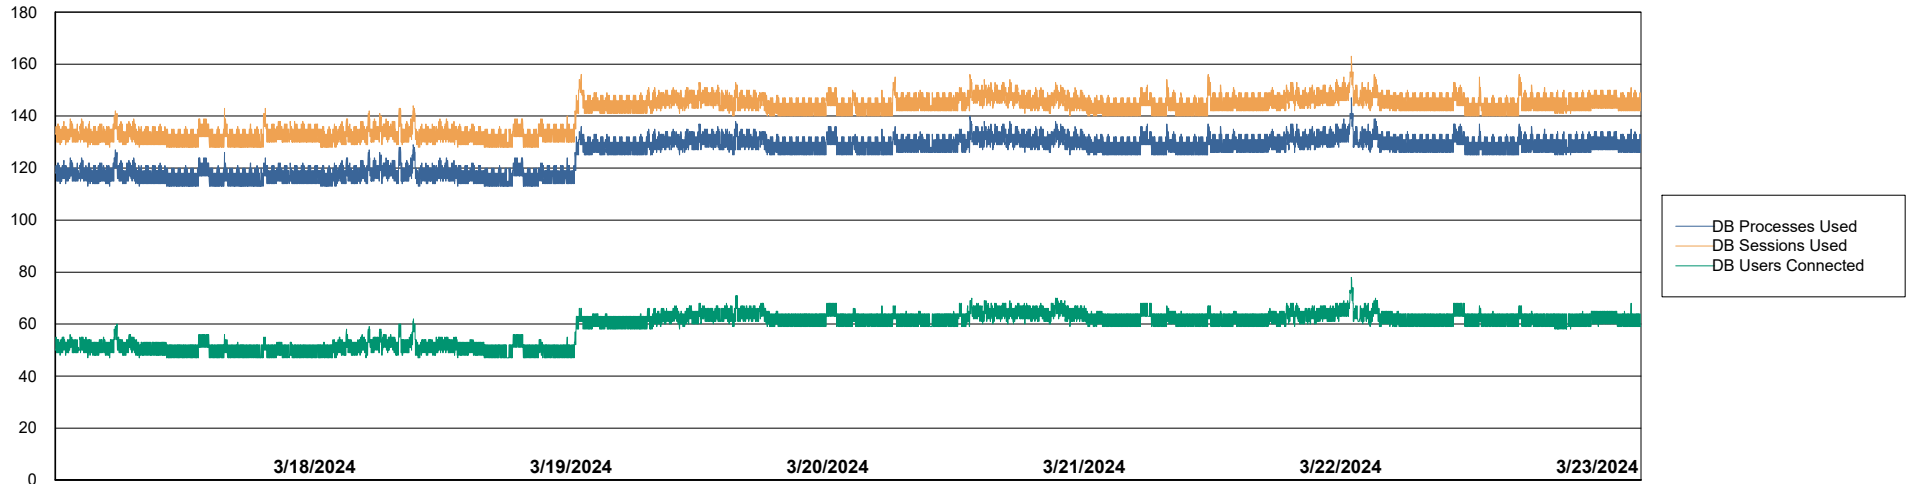

Database Performance PHS_PRD_GCAB992B_ABS1