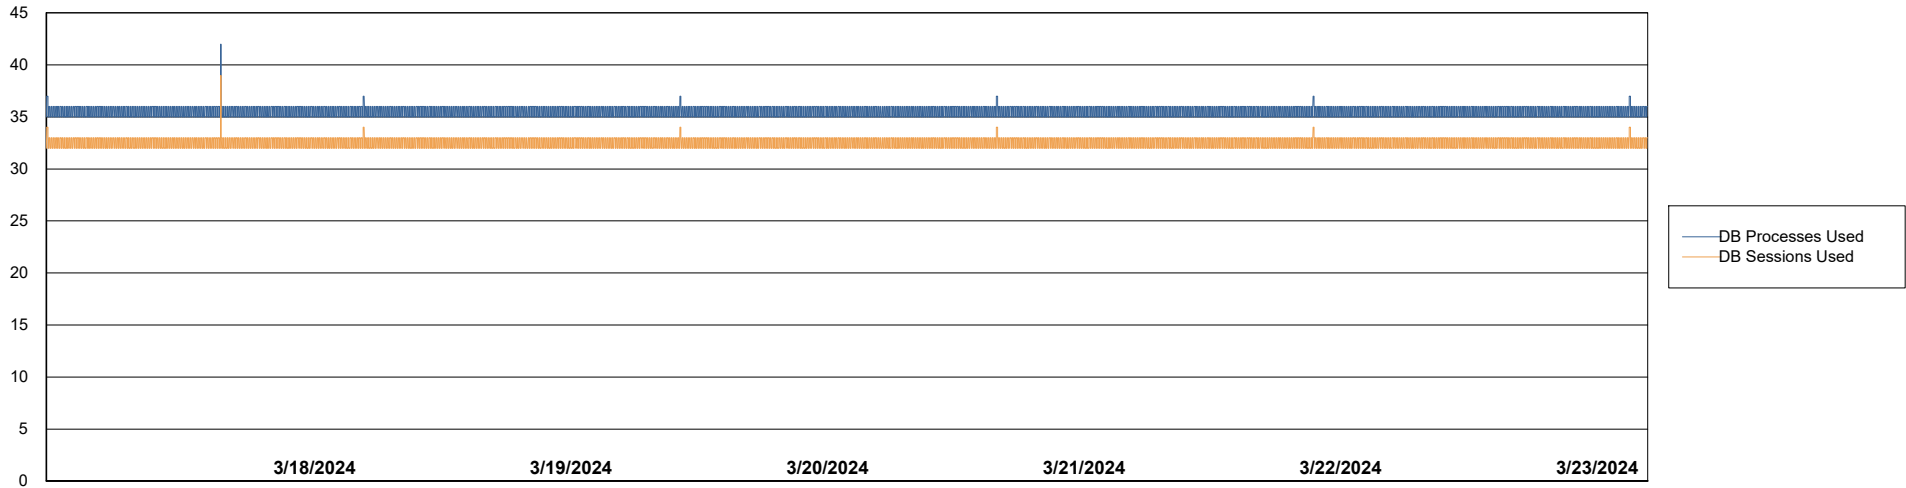

Database Performance PHS_PRD_GCAB993B_HSBABS1

DB Processes Max 1,000