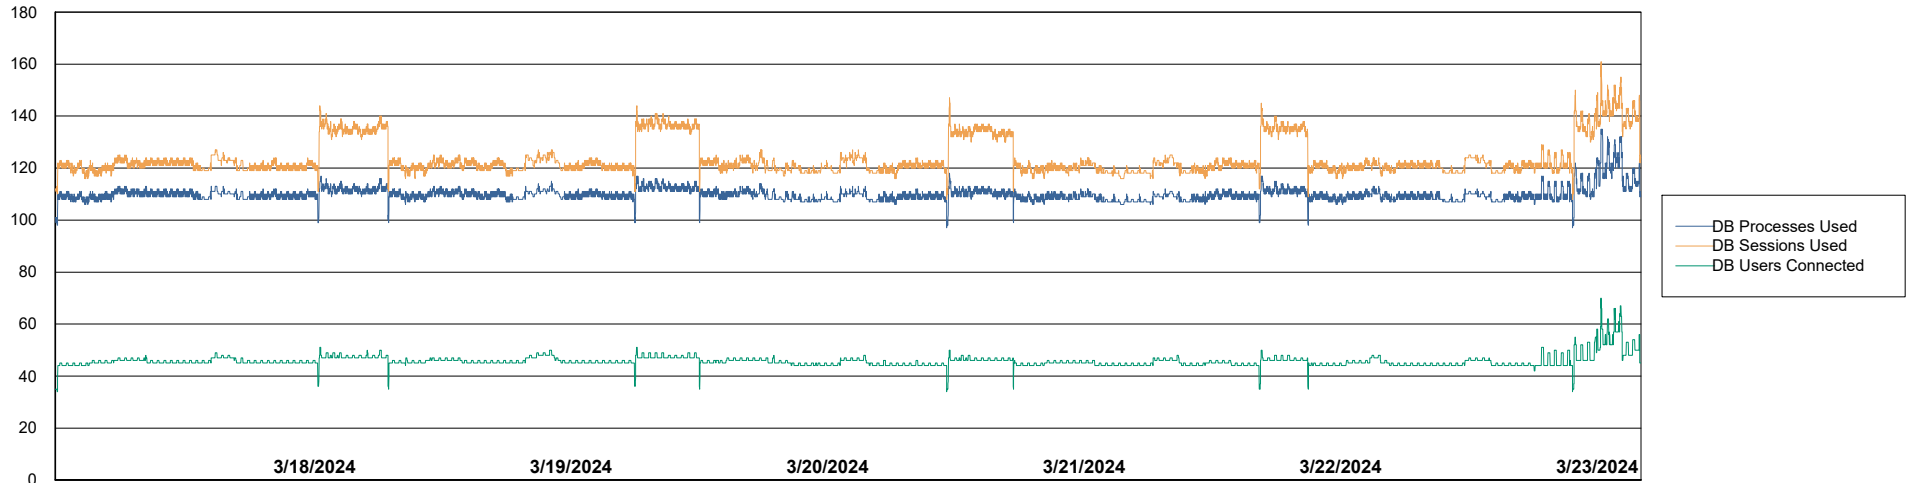

Database Performance LTS_TST_CLSABSDB01T_ABST