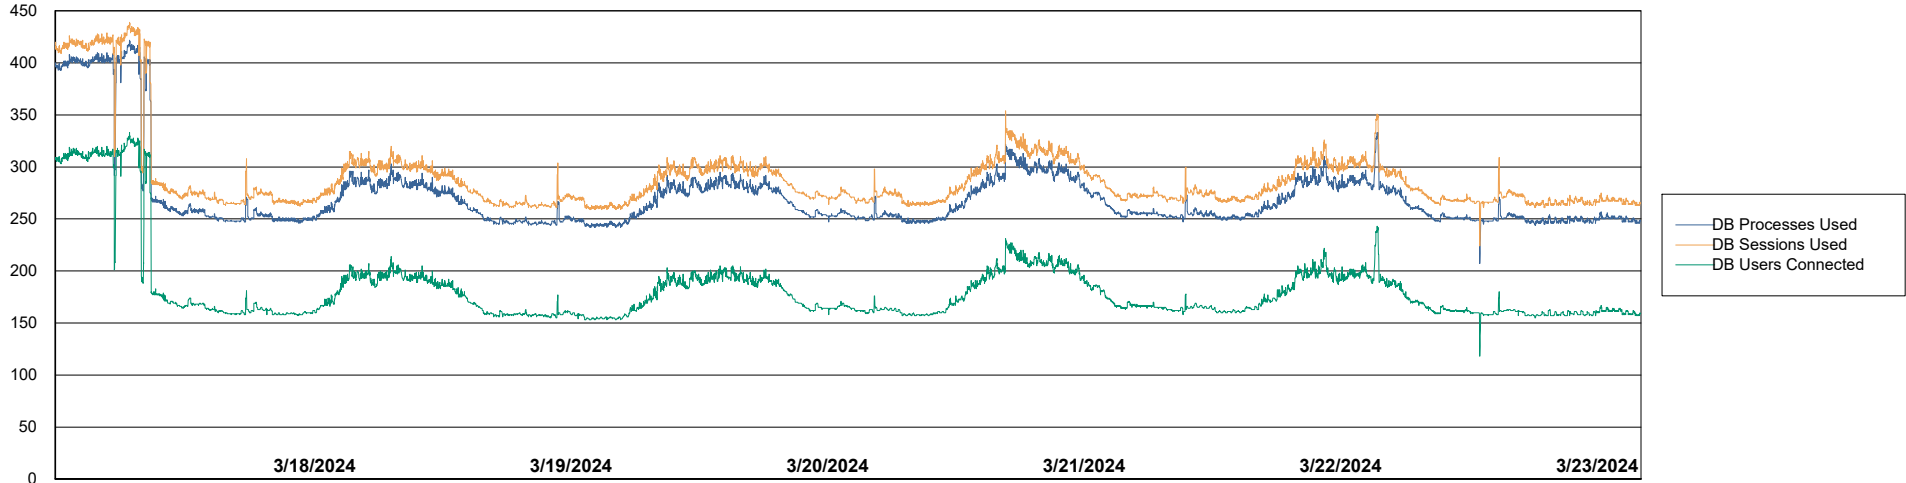

Weekly SLA Customer Report

Customer LTS(CleanLease)_Production
Database ID 126

Database Performance LTS_PRD_CLSABSBI01_ABS1

Weekly SLA Customer Report

Customer LTS(CleanLease)_Production
Database ID 126

Database Performance LTS_PRD_CLSABSD01_ABS1