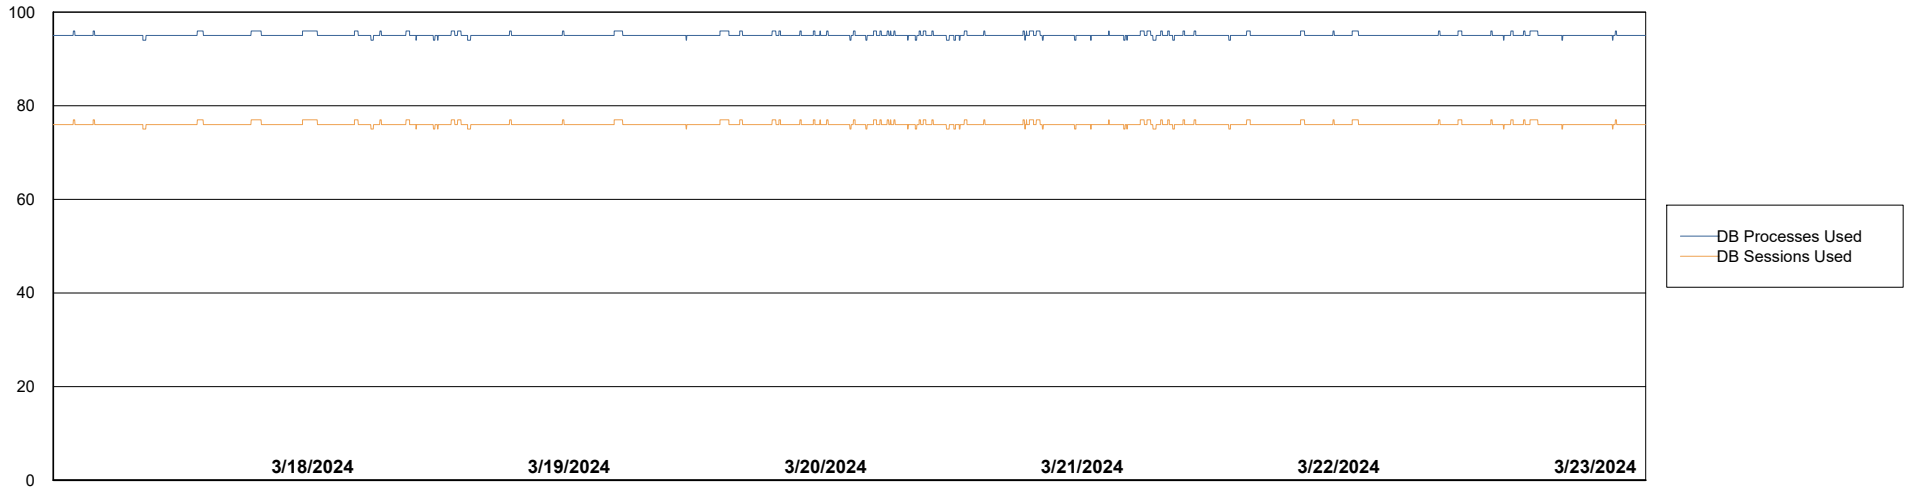

Database Performance LTS_PRD_CLSABSDB02_HSBABS1

DB Processes Max 4
DB Processes Max 1,000
DB Processes Max 0