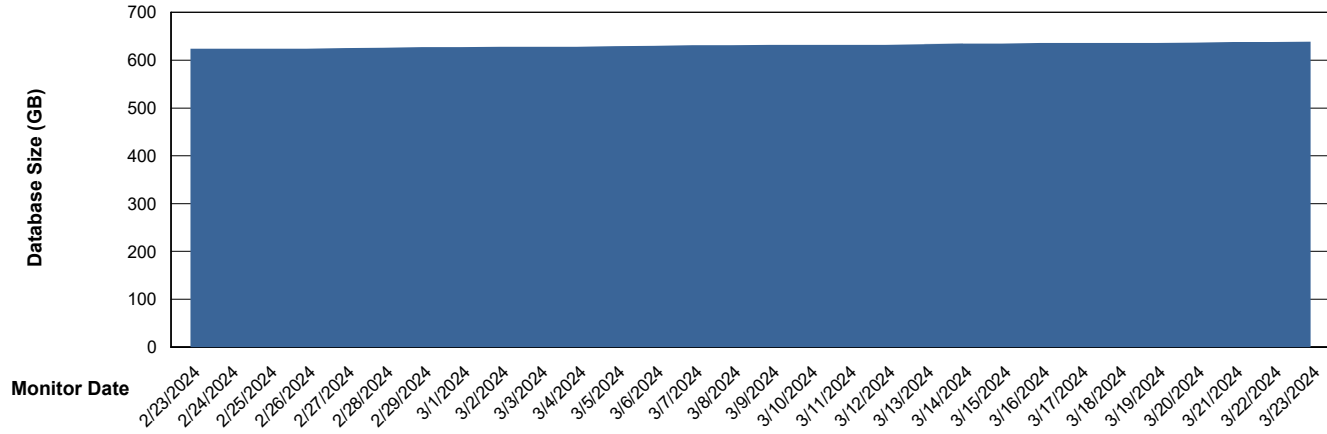

DATABASE SIZE LTS_PRD_CLSABSBI01_ABS1

Database growth over last month