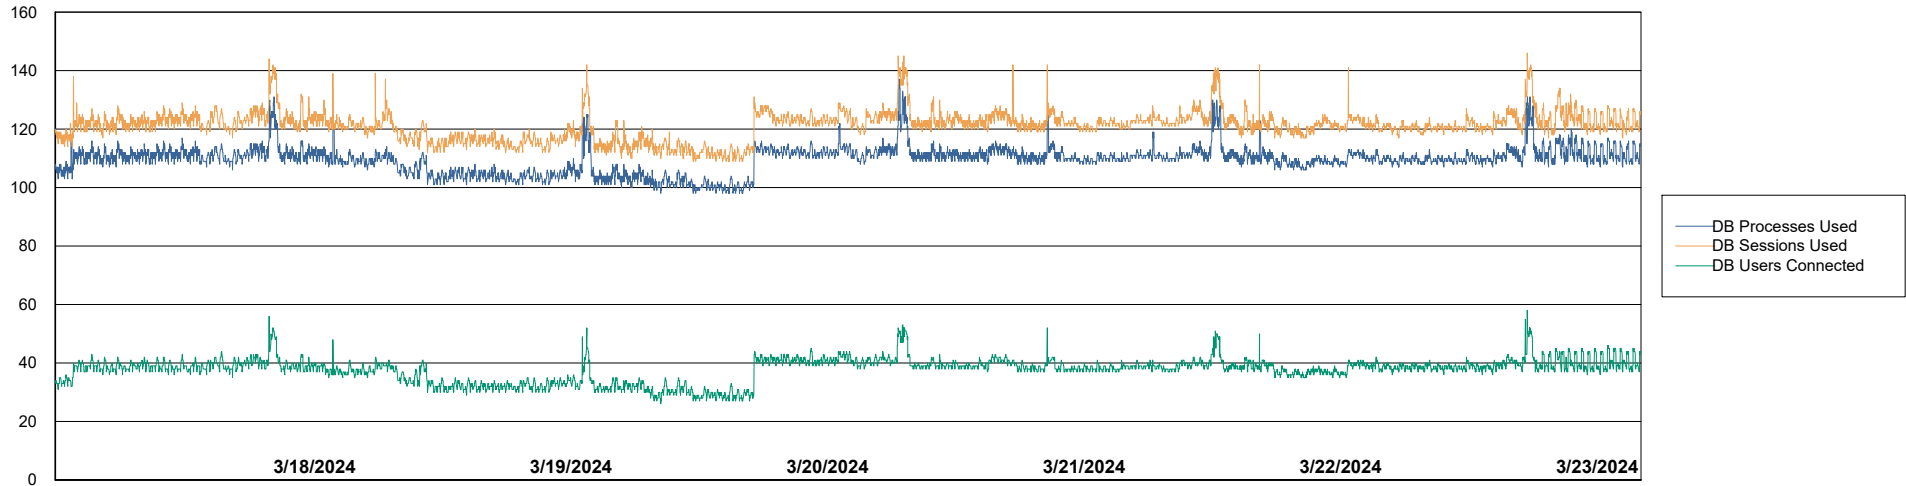

Database Performance LTS_PRD_CLSABSBI01_ABS1