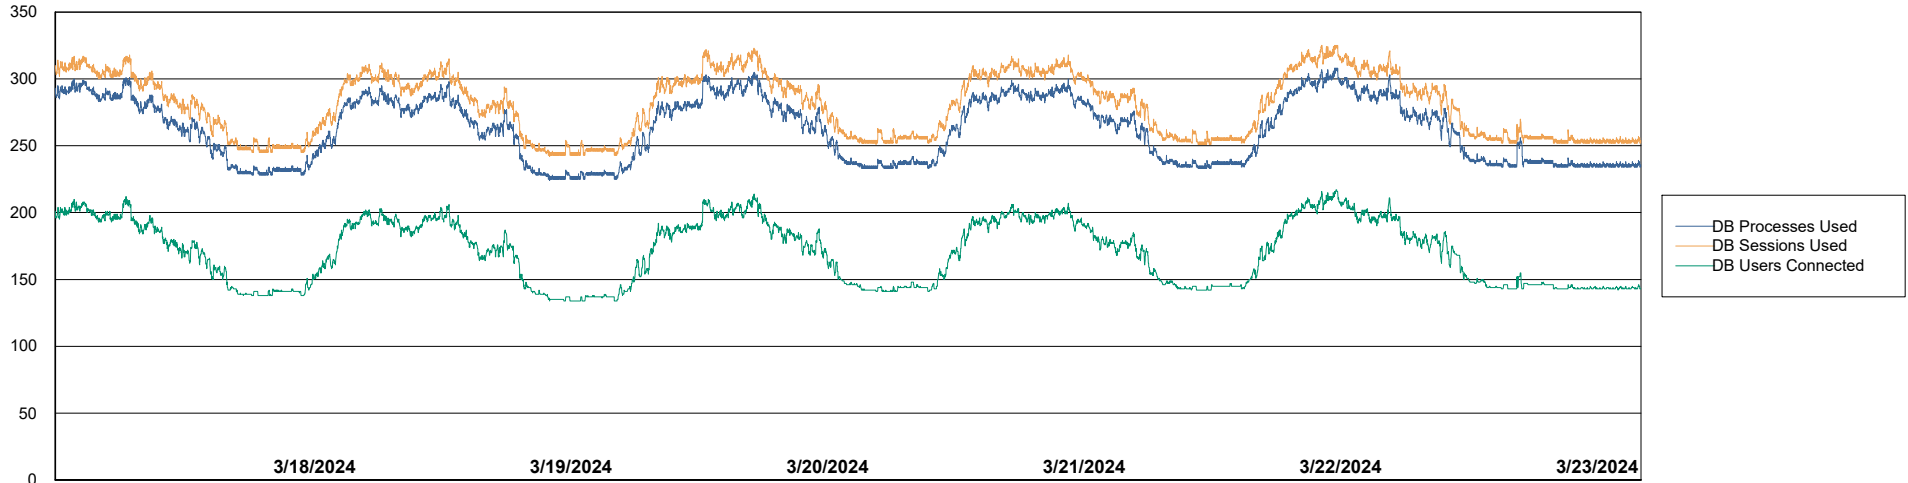

Weekly SLA Customer Report

Customer KLH_Production (24/7)
Database ID 139

Database Performance KLH_PRD_SRSBIDB01_ABS1

Weekly SLA Customer Report

Customer KLH_Production (24/7)
Database ID 139

Database Performance KLH_PRD_SRSDDB01_ABS1