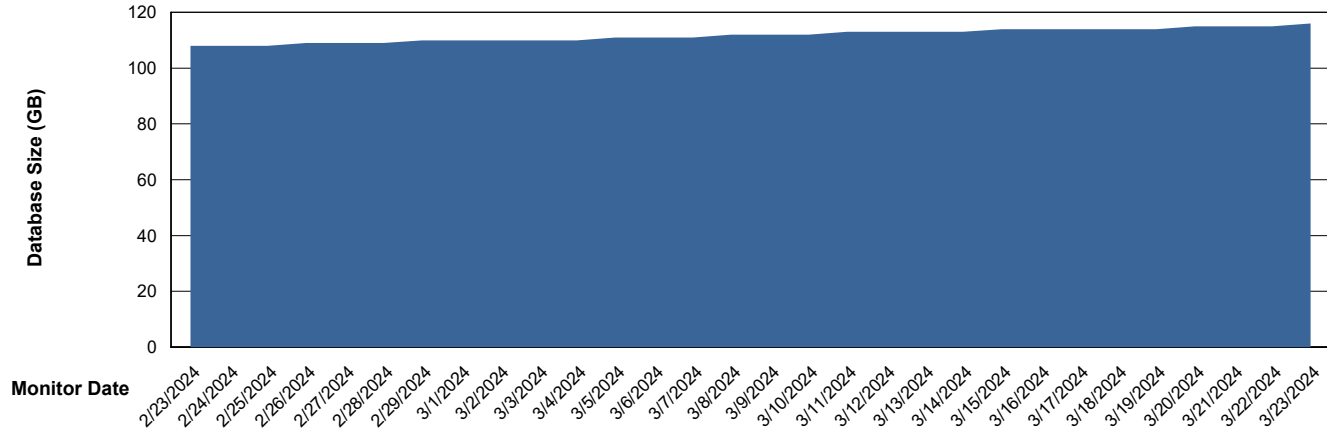

Weekly SLA Customer Report

Customer KLH_Production (24/7)
Database ID 139

Database Performance KLH_PRD_SRSD02_HSBABS1

DB Processes Max 1,000
DB Processes Max 0
DB Processes Max 4

Weekly SLA Customer Report

Customer KLH_Production (24/7)
Database ID 139

DATABASE SIZE KLH_PRD_SRSBIDB01_ABS1

Database growth over last month

DATABASE SIZE KLH_PRD_SRSDB01_ABS1

Database growth over last month

Weekly SLA Customer Report