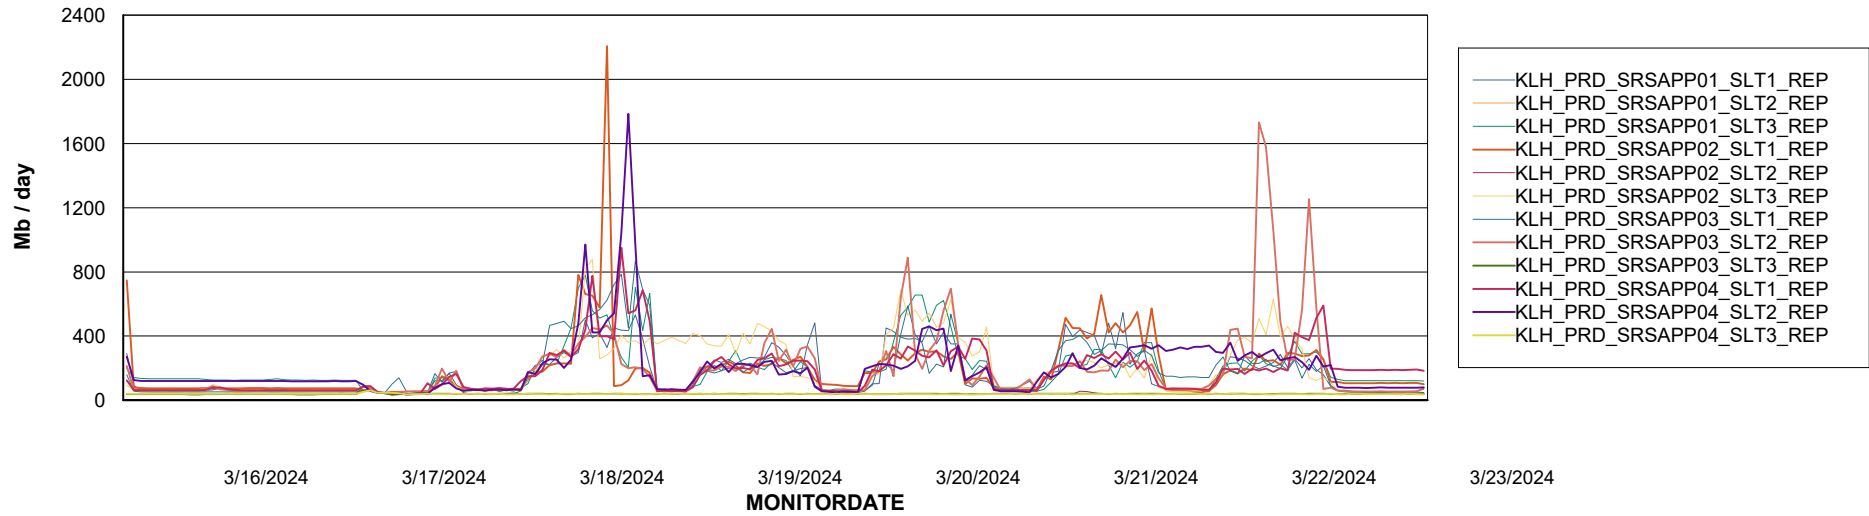

ABSSolute Application ReportServer Services

Avg memory used per ReportServer Service