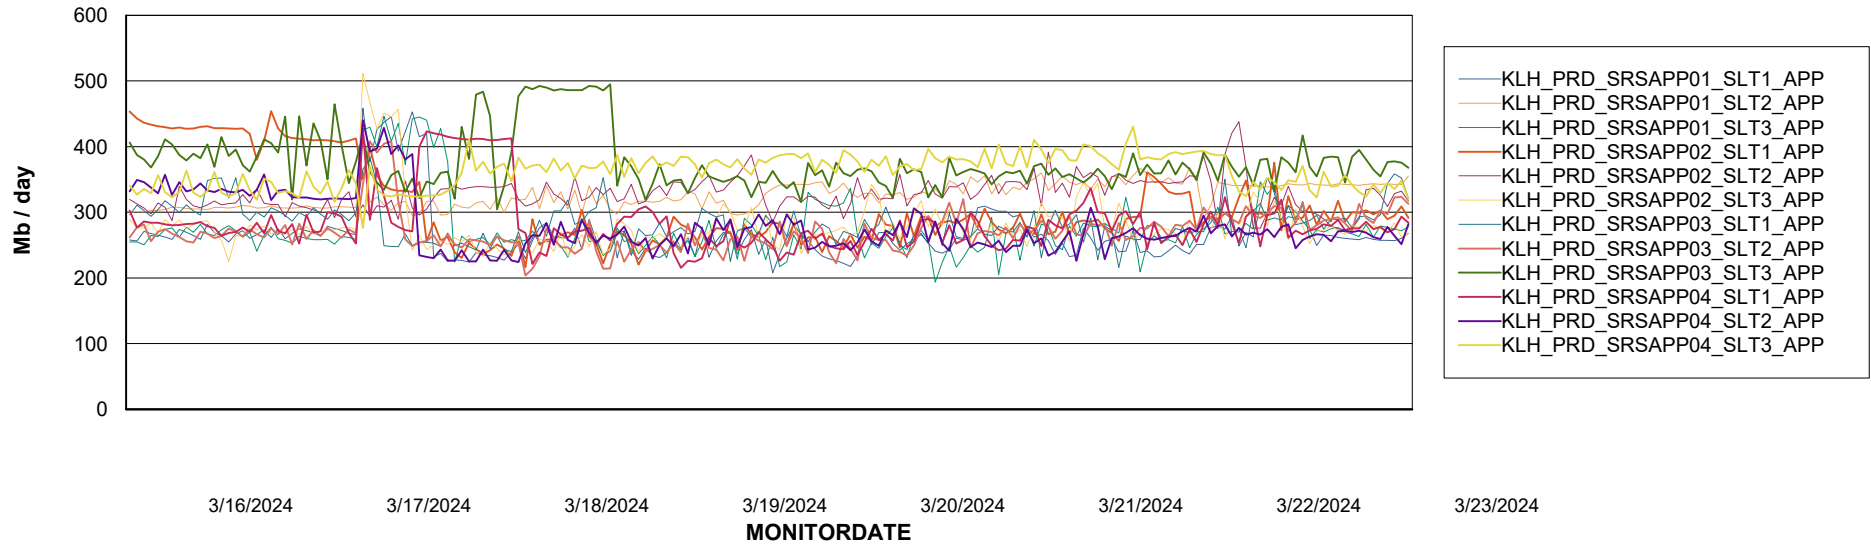

ABSSolute Application Server Services

Avg memory used per ABS Server Service