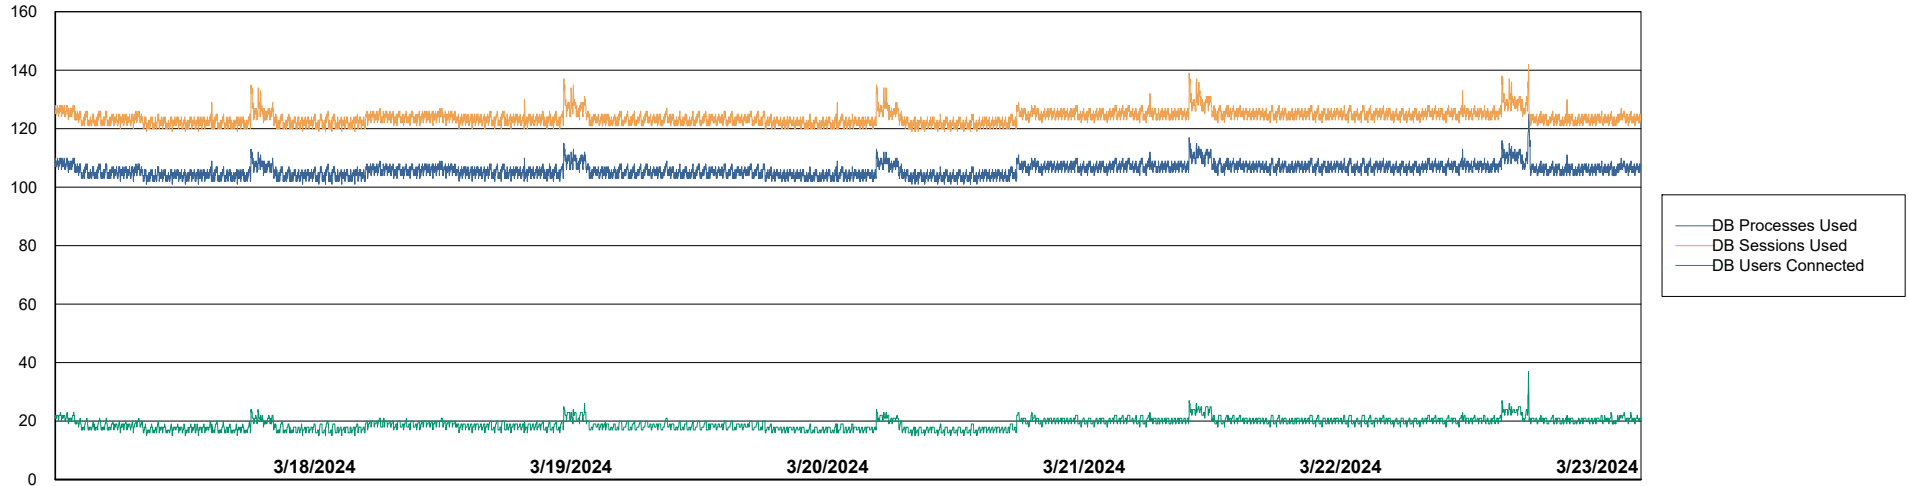

Weekly SLA Customer Report

Customer KLH_Production (24/7)
Database ID 139

Database Performance KLH_PRD_SRSBIDB01_ABS1

Weekly SLA Customer Report

Customer KLH_Production (24/7)
Database ID 139

Database Performance KLH_PRD_SRSDDB01_ABS1