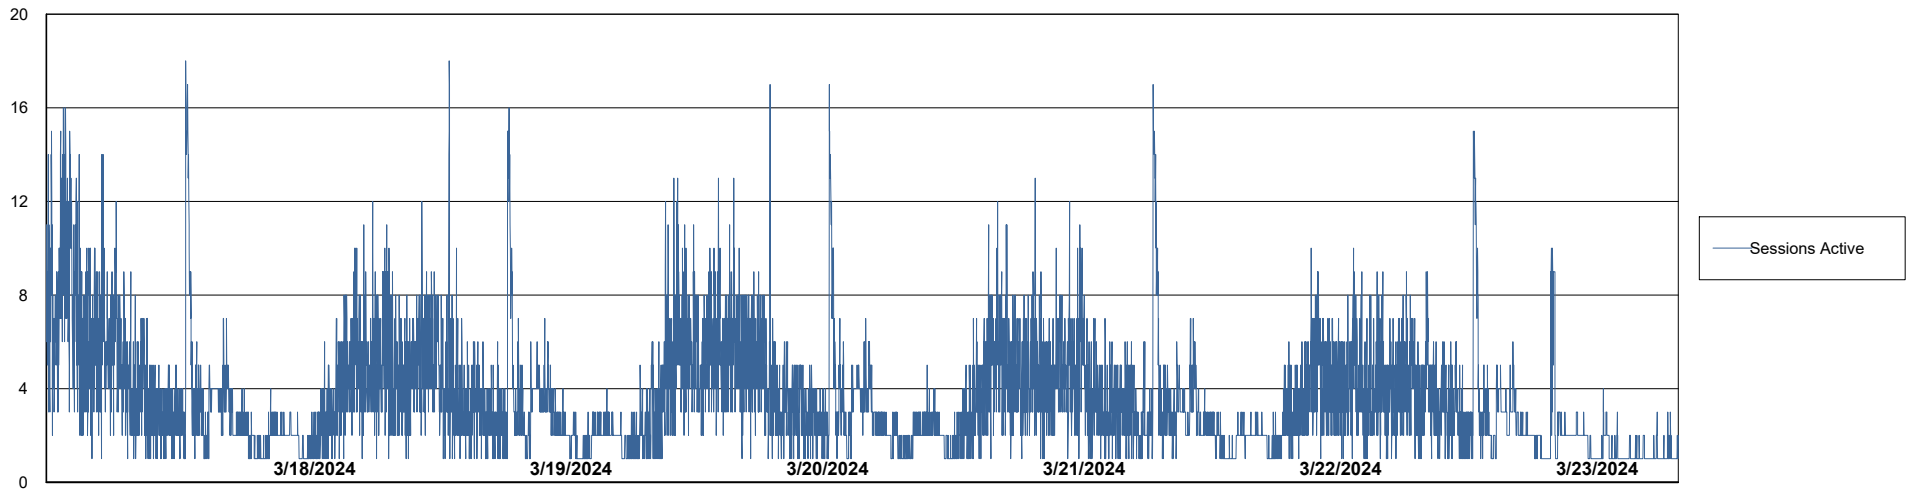

Weekly SLA Customer Report

Customer KLH_Production (24/7)
Database ID 139

Database Performance KLH_PRD_SRSBIDB01_ABS1

Weekly SLA Customer Report

Customer KLH_Production (24/7)
Database ID 139

Database Performance KLH_PRD_SRSDDB01_ABS1