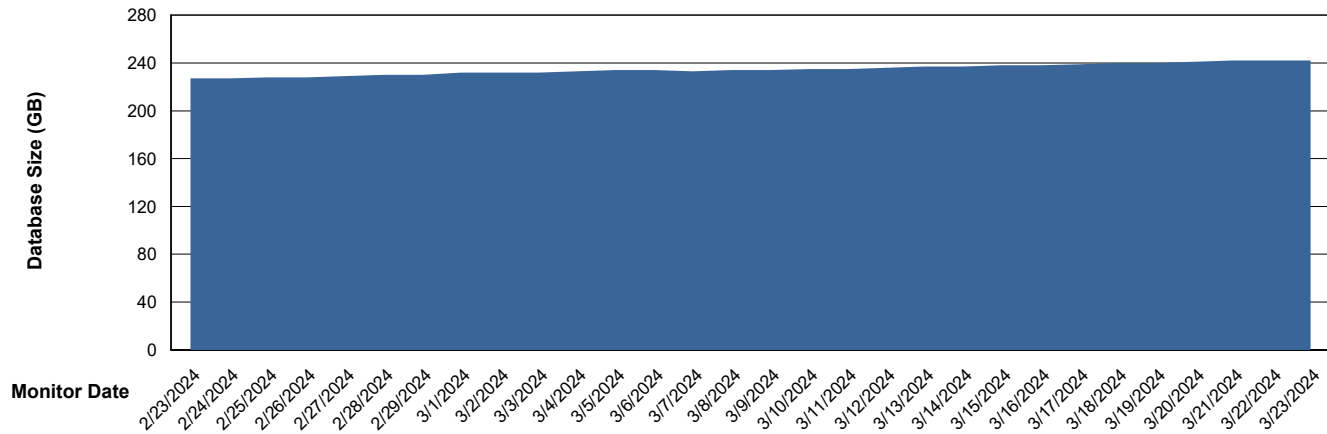

Customer KLH_Production (24/7)
Database ID 139

DATABASE SIZE KLH_PRD_SRSBIDB01_ABS1

Database growth over last month

DATABASE SIZE KLH_PRD_SRSDB01_ABS1

Database growth over last month

Weekly SLA Customer Report