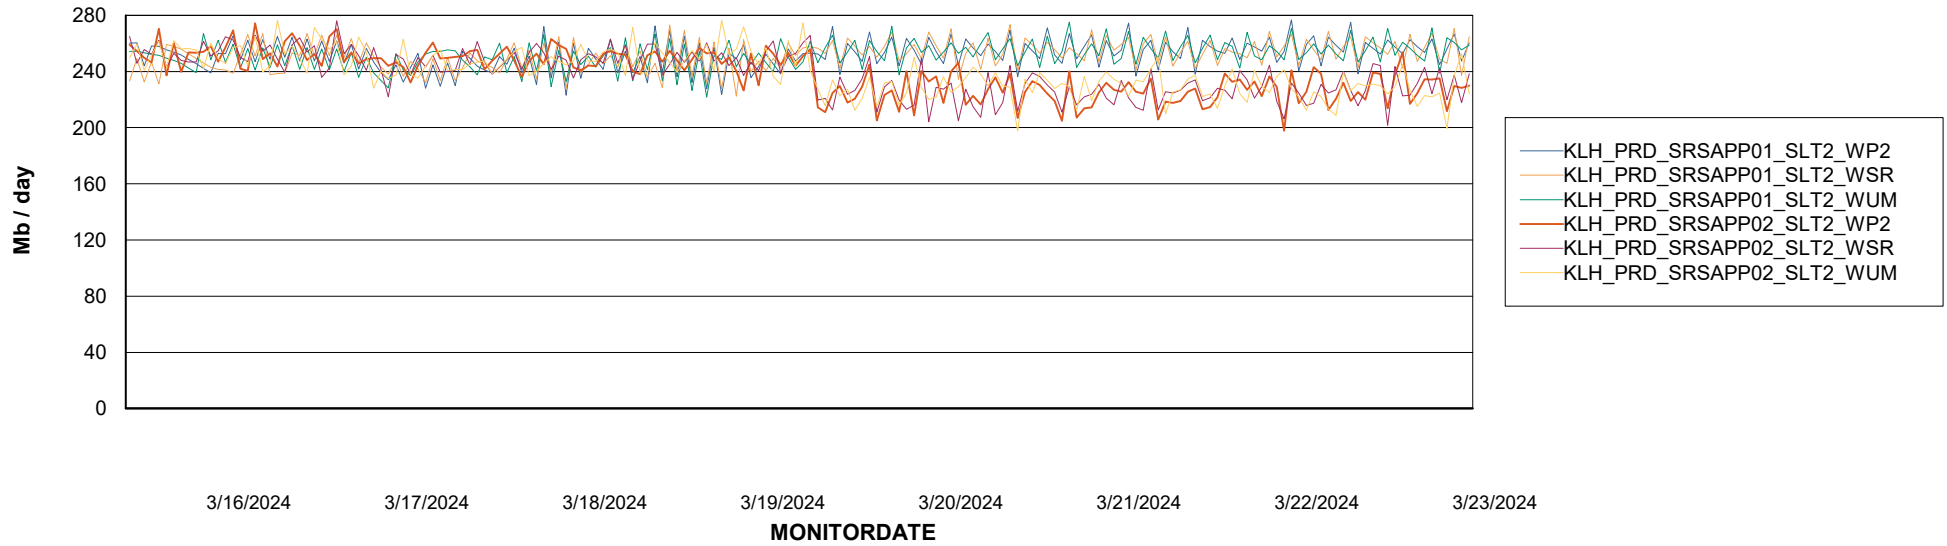

ABSolute Web Component Services

Avg memory used per ABS Web component