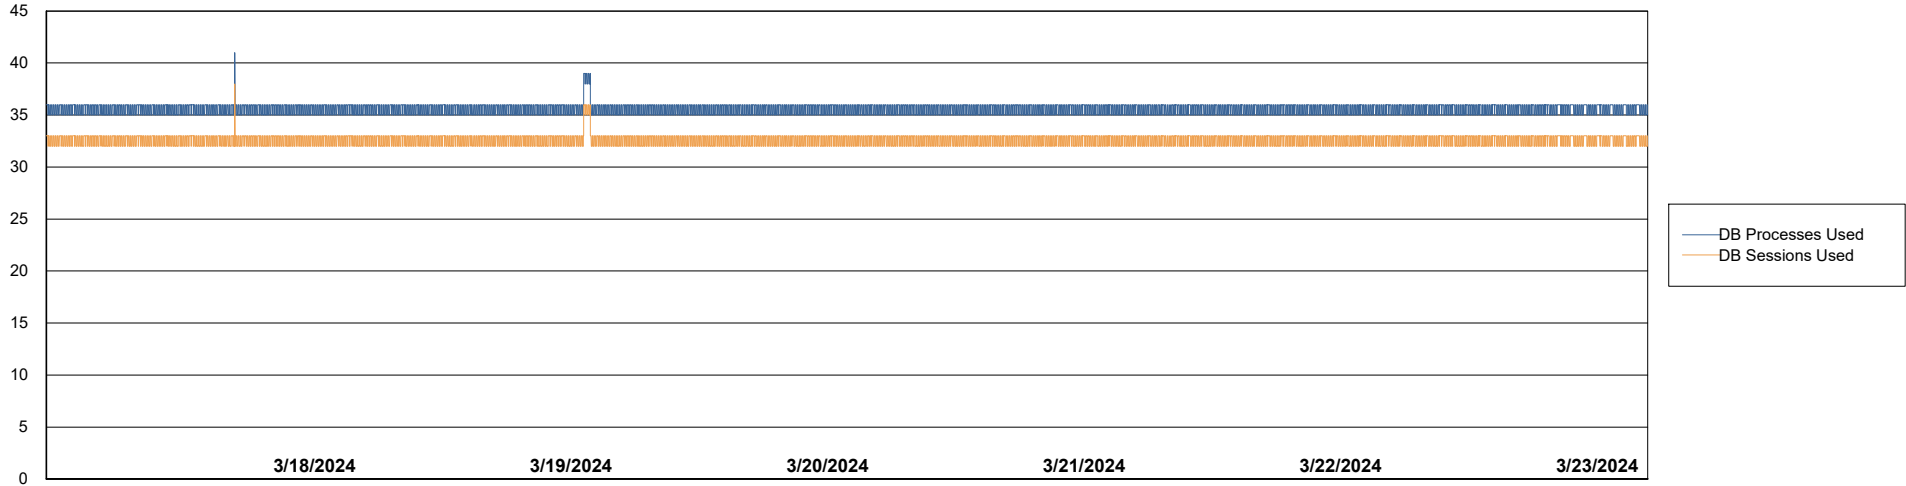

Database Performance KLA_STB_KLAHQORA06_DB_HSBABS1

DB Processes Max 1,000