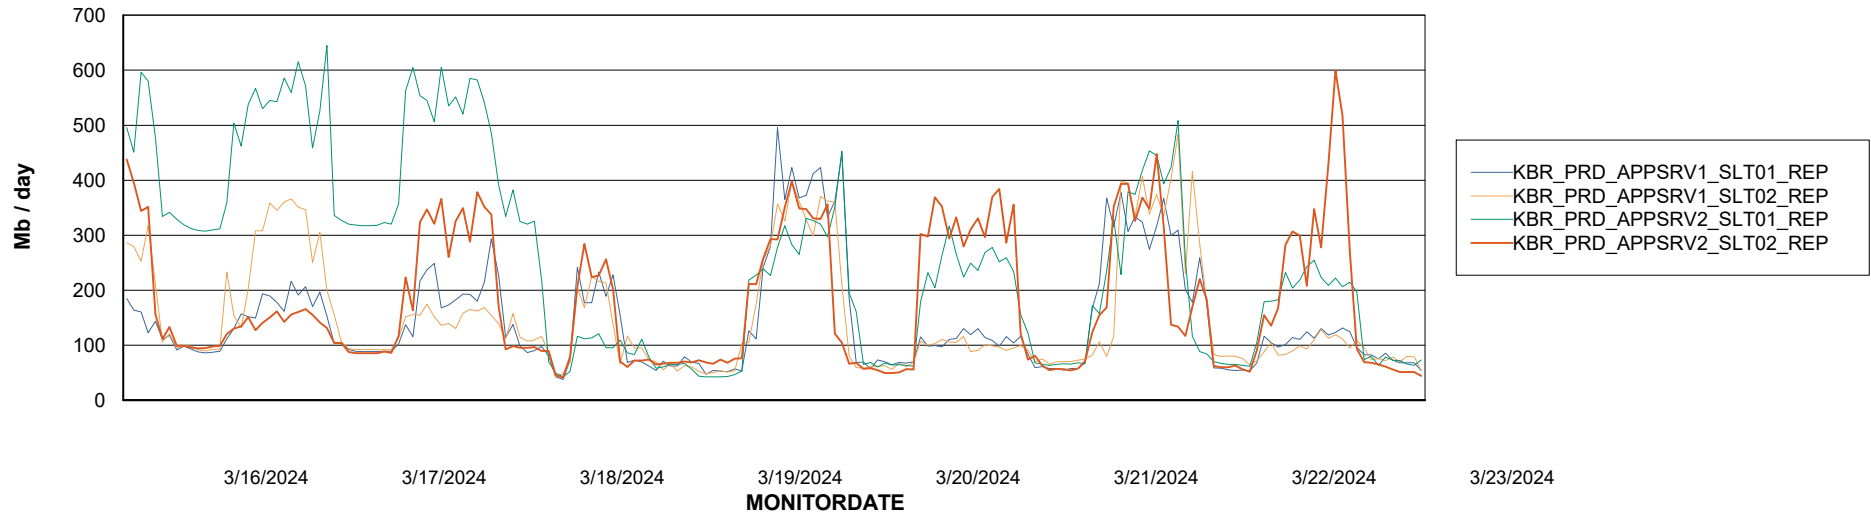

Avg memory used per ABS Server Service

Weekly SLA Customer Report

Customer KBR_Production
Database ID 117

ABSSolute Application Server Services

Avg memory used per ReportServer Service

Avg users per day per ABS server