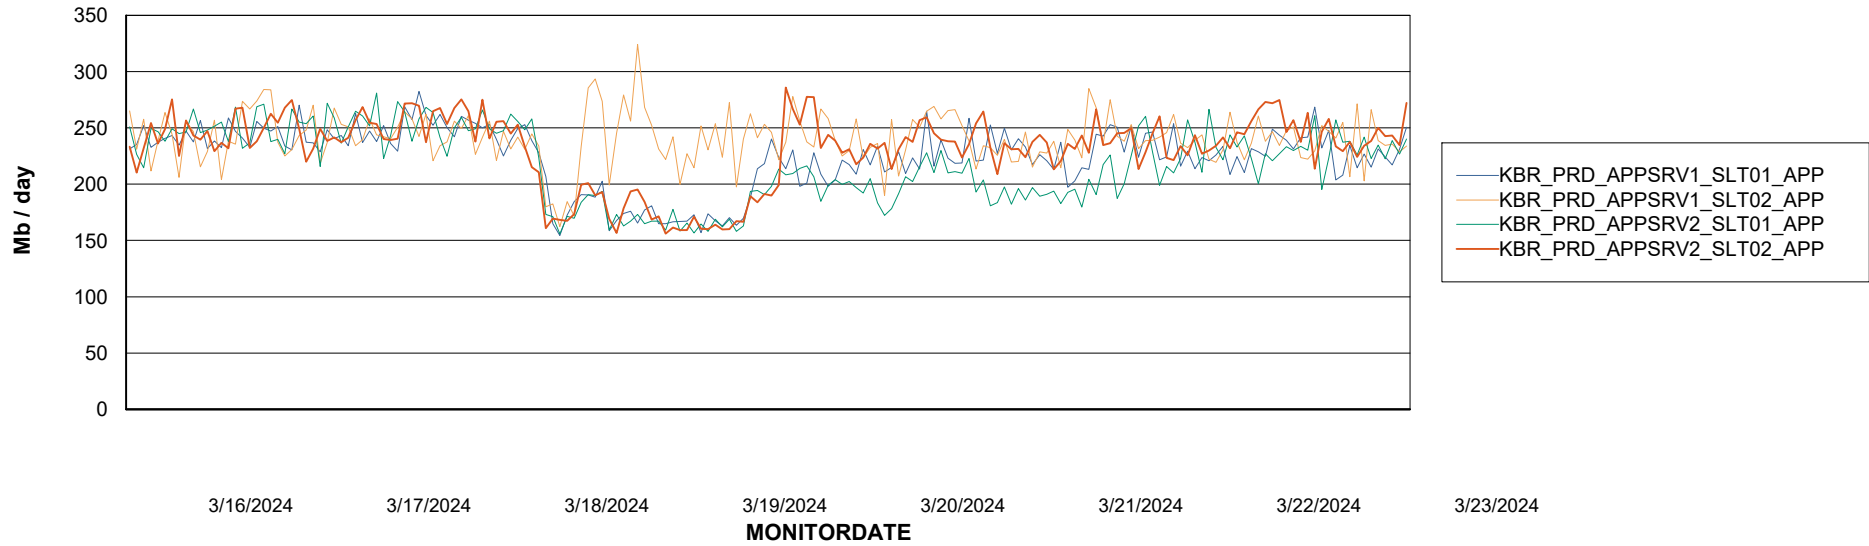

ABSSolute Application Server Services

Avg memory used per ABS Server Service