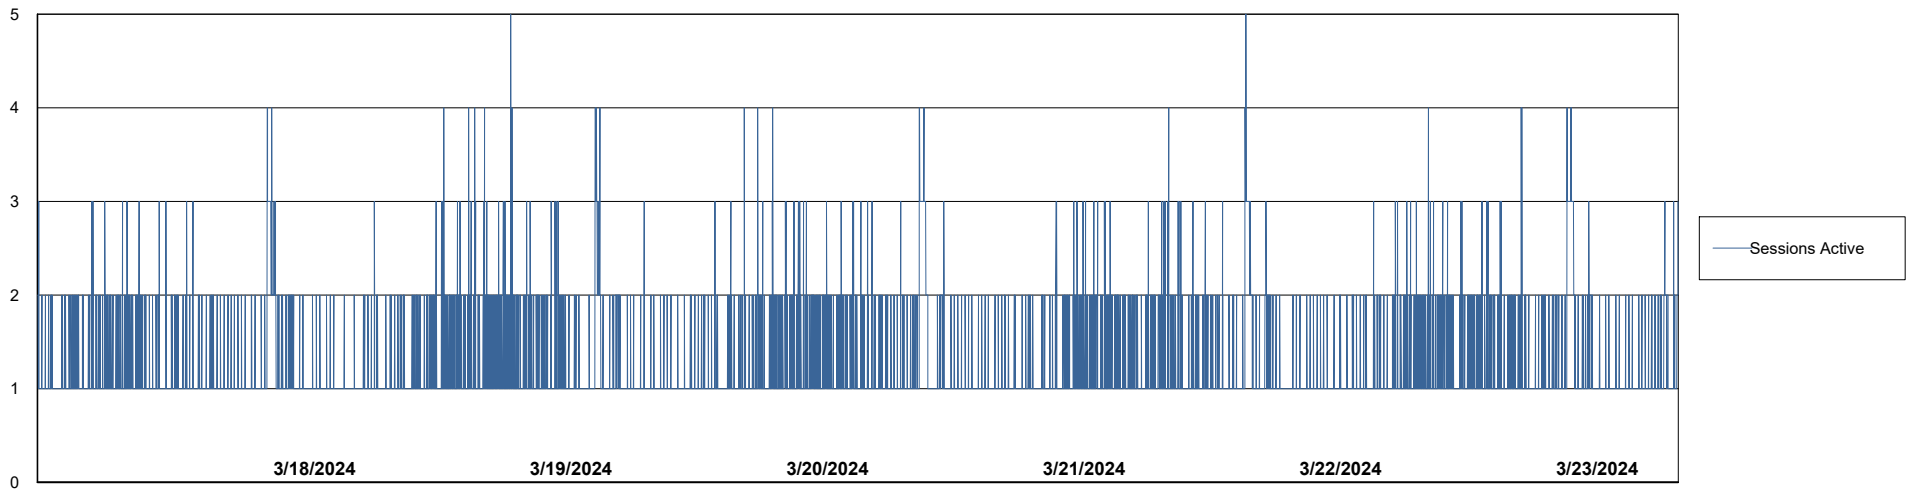

Weekly SLA Customer Report

Customer KBR_Production
 Database ID 117

Harddisk Usage KBR_PRD_WEBSRV2

	Free disk space on / (%)	Total disk space on / (Gb)	Used disk space on / (Gb)	Free disk space on /boot (%)	Total disk space on /boot (Gb)	Used disk space on /boot (Gb)
3/23/2024	82	55	10	59	1	0
3/22/2024	82	55	10	59	1	0
3/21/2024	82	55	10	59	1	0
3/20/2024	82	55	10	59	1	0
3/19/2024	82	55	10	59	1	0
3/18/2024	82	55	10	59	1	0
3/17/2024	82	55	10	59	1	0

Weekly SLA Customer Report

Customer KBR_Production
Database ID 117

Database Performance KBR_PRD_BI-DBSRV_ABS1

Weekly SLA Customer Report

Customer KBR_Production
Database ID 117

Database Performance KBR_PRD_DB-SRV1_ABS1