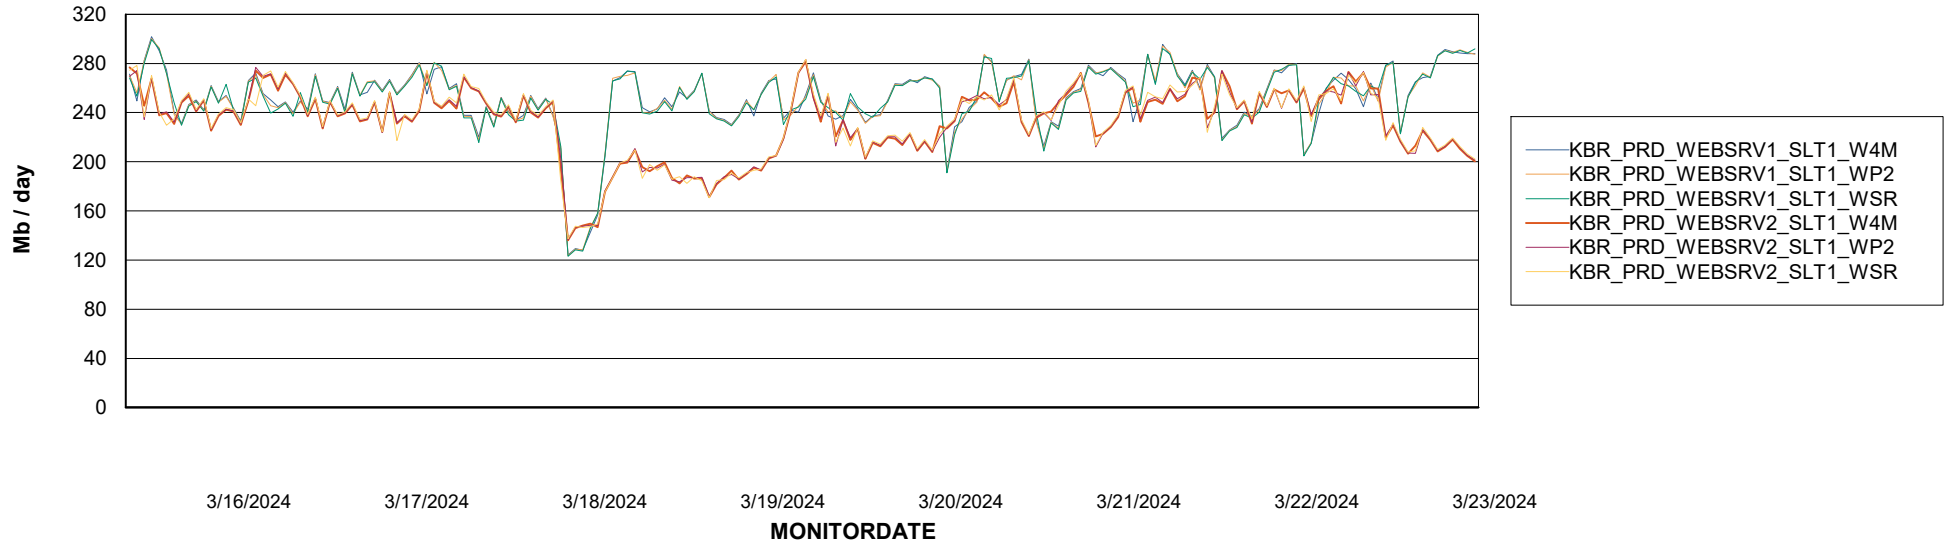

ABSSolute Web Component Services

Avg memory used per ABS Web component