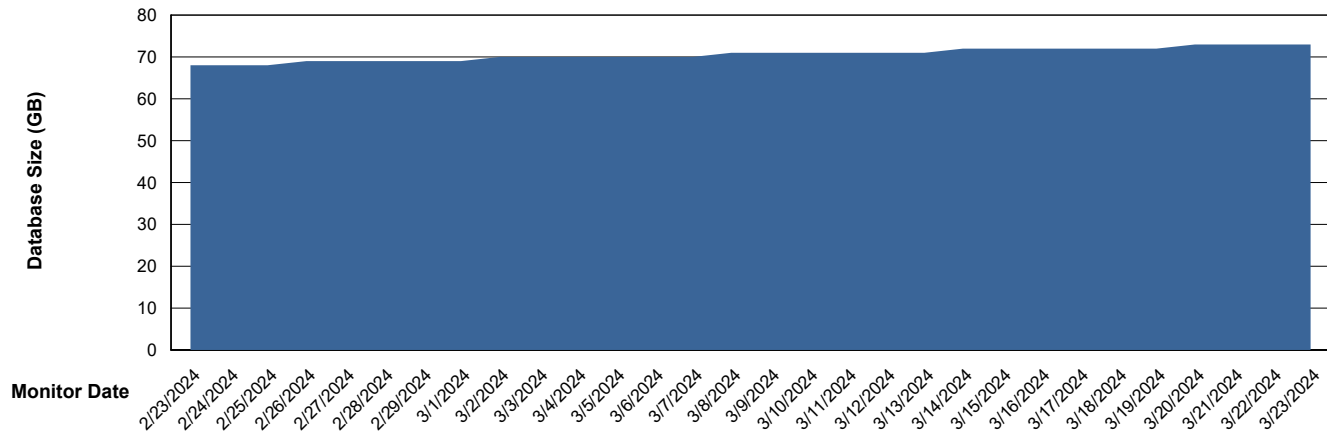

Weekly SLA Customer Report

Customer KBR_Production
Database ID 117

Database Performance KBR_PRD_DB-SRV2_HSBABS1

DB Processes Max 1,000

Weekly SLA Customer Report

Customer KBR_Production
Database ID 117

DATABASE SIZE KBR_PRD_BI-DBSRV_ABS1

Database growth over last month

DATABASE SIZE KBR_PRD_DB-SRV1_ABS1

Database growth over last month

Weekly SLA Customer Report

Customer KBR_Production
 Database ID 117

Database Tablespace KBR_PRD_BI-DBSRV_ABS1