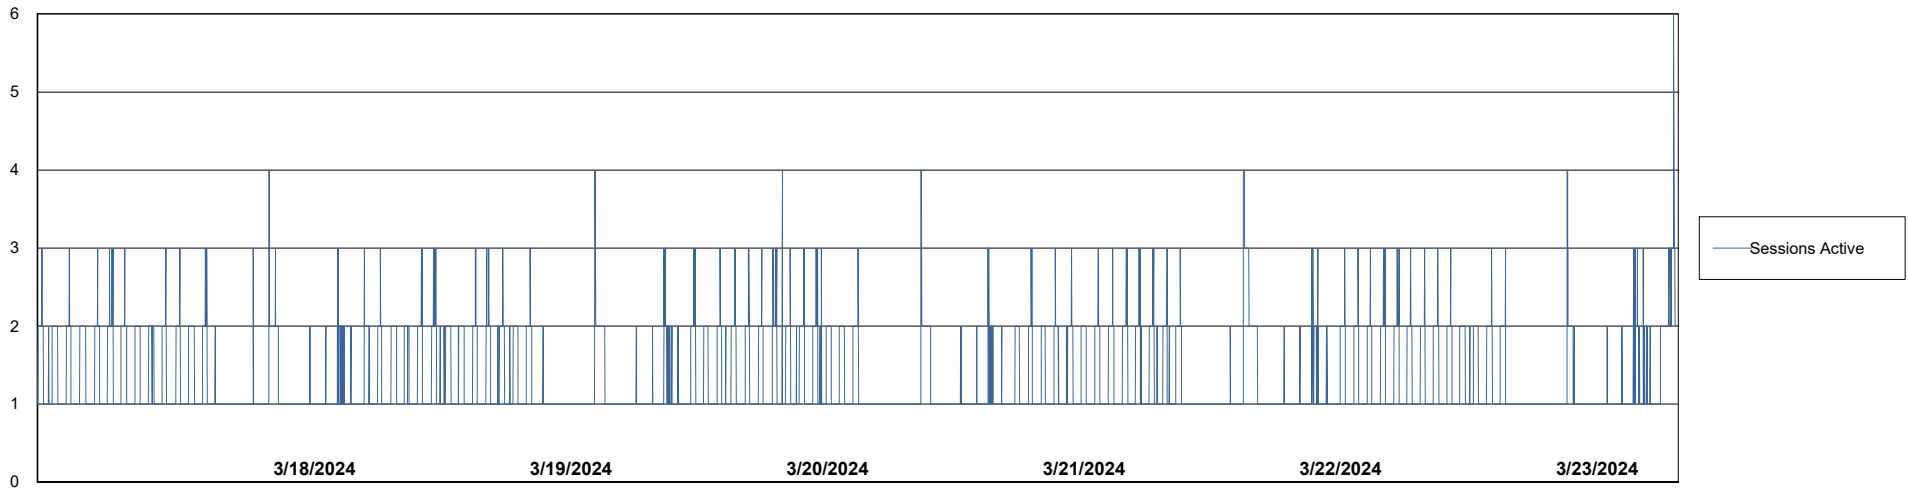

Database Performance KBR_PRD_BI-DBSRV_ABS1