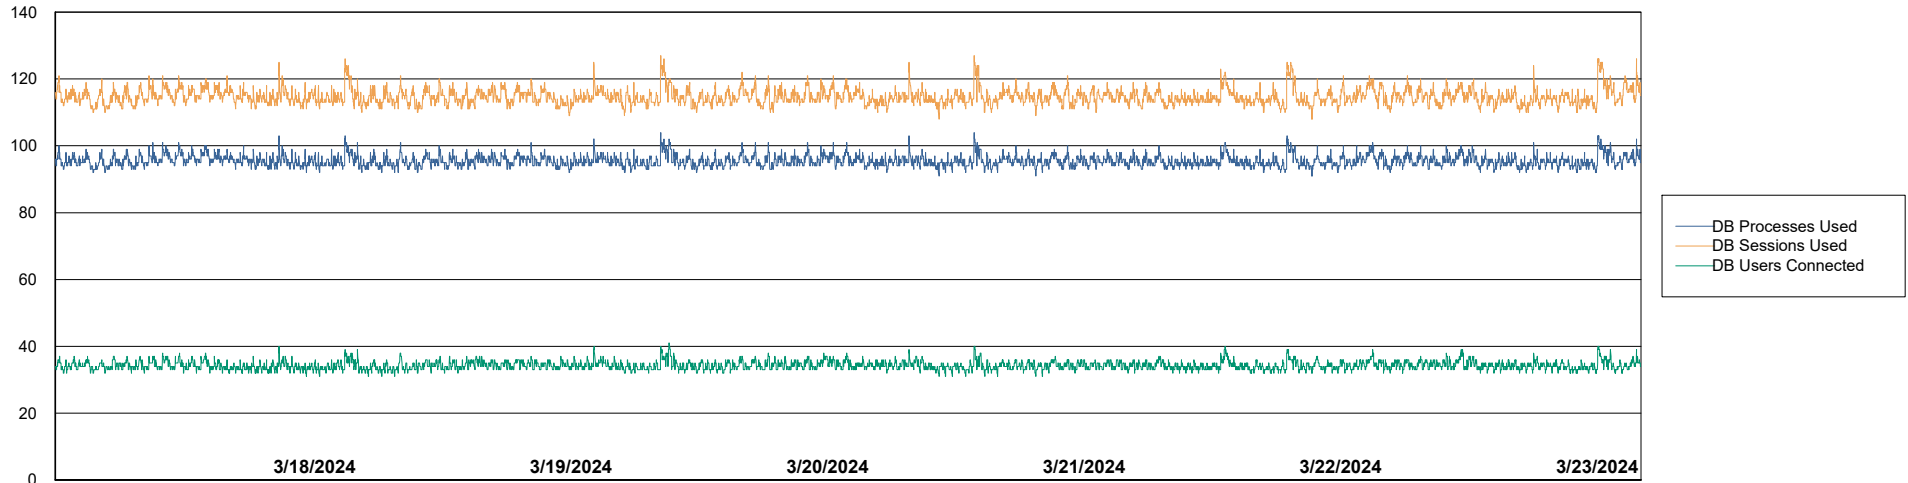

Database Performance KBR_PRD_BI-DBSRV_ABS1