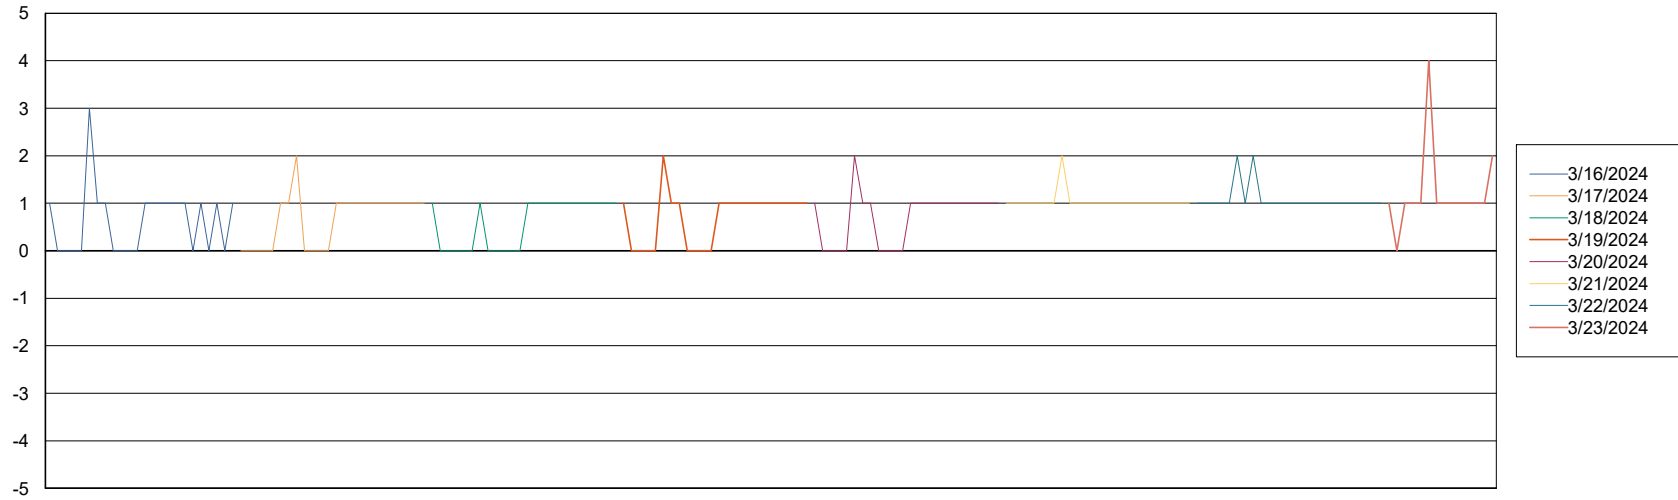

Standby Database Health KBR_Production

Recovery lag for last 7 days