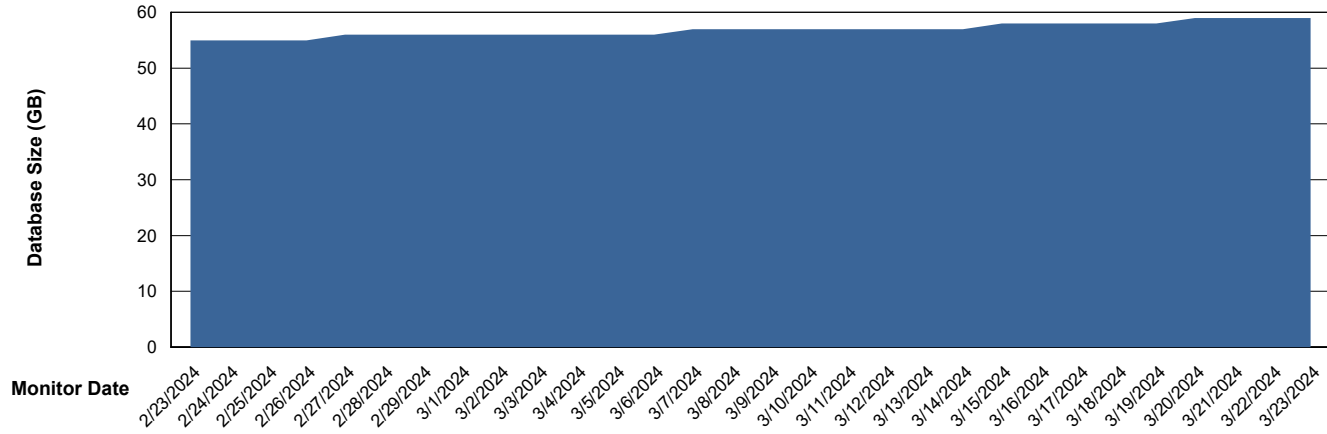

Weekly SLA Customer Report

Customer KBR_Production
Database ID 117

Database Performance KBR_PRD_DB-SRV2_HSBABS1

DB Processes Max 1,000

Weekly SLA Customer Report

Customer KBR_Production
Database ID 117

DATABASE SIZE KBR_PRD_BI-DBSRV_ABS1

Database growth over last month

DATABASE SIZE KBR_PRD_DB-SRV1_ABS1

Database growth over last month

Weekly SLA Customer Report

Customer KBR_Production
 Database ID 117

Database Tablespace KBR_PRD_BI-DBSRV_ABS1