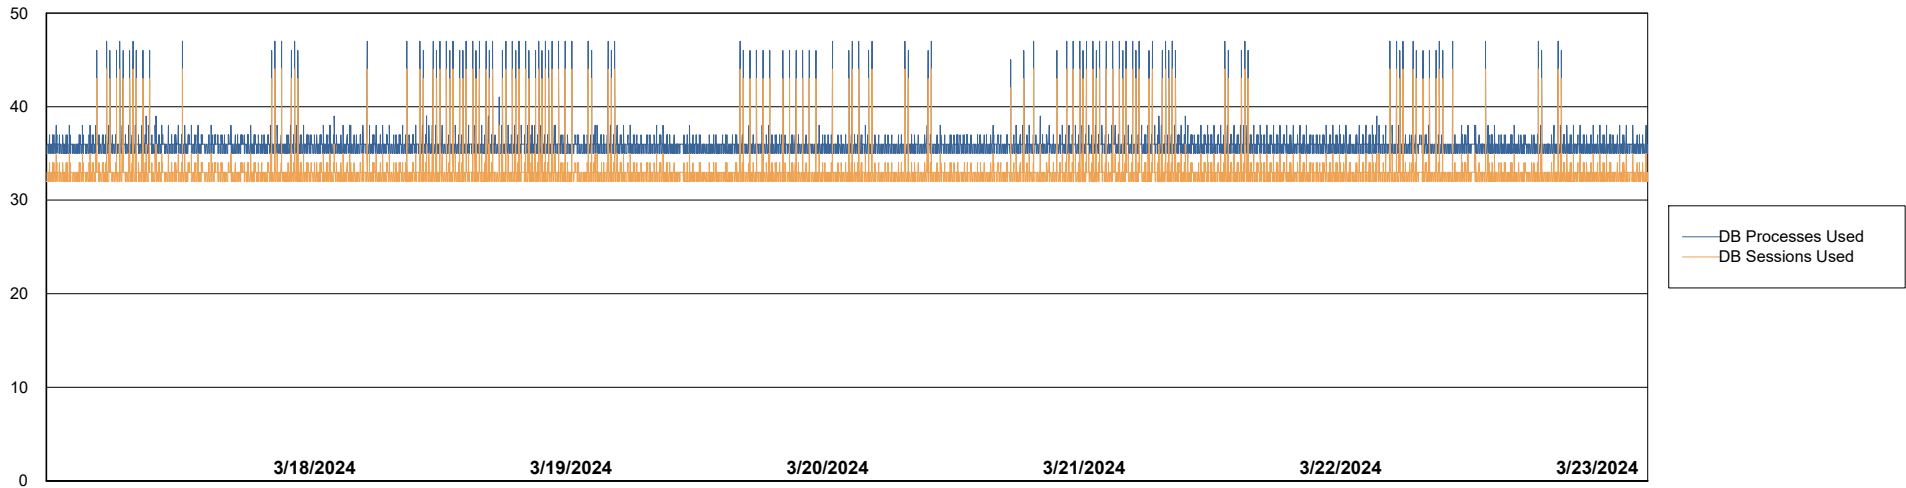

Database Performance KBR_PRD_DB-SRV2_HSBABS1

DB Processes Max 1,000