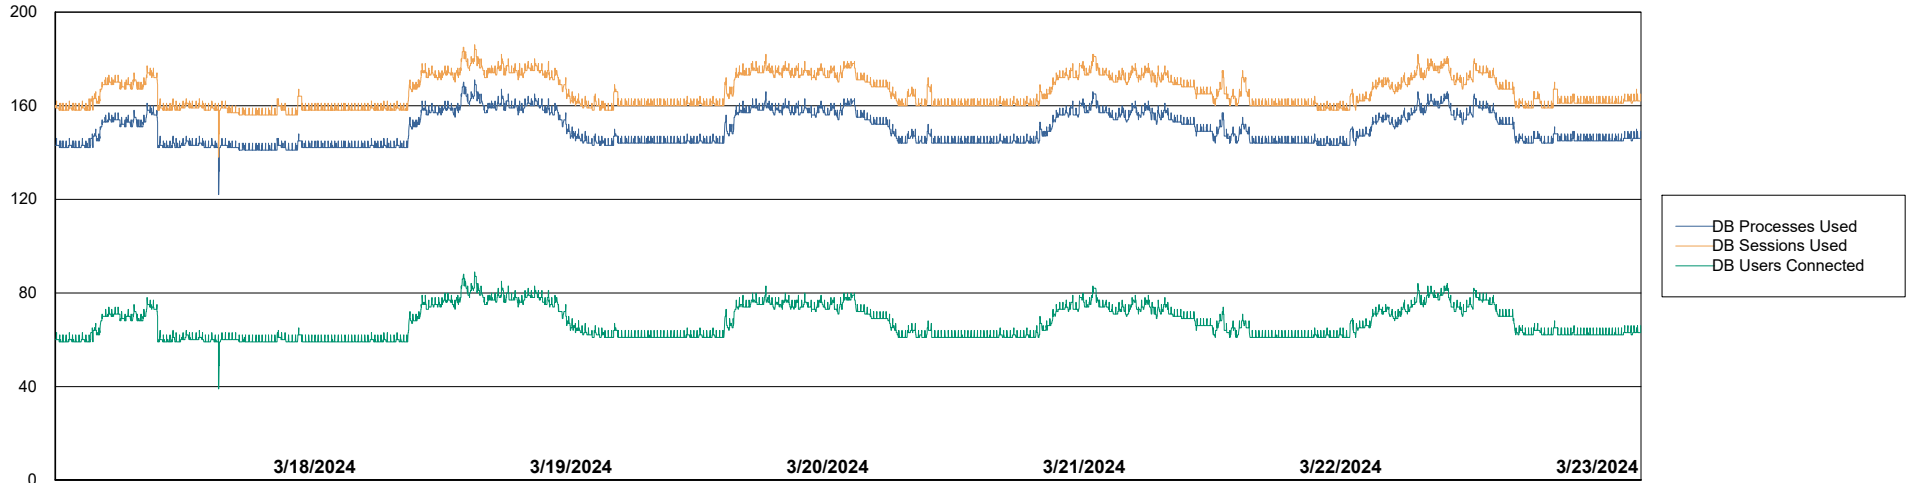

Weekly SLA Customer Report

Customer KBR_Production
 Database ID 117

Harddisk Usage KBR_PRD_WEBSRV2

	Free disk space on / (%)	Total disk space on / (Gb)	Used disk space on / (Gb)	Free disk space on /boot (%)	Total disk space on /boot (Gb)	Used disk space on /boot (Gb)
3/23/2024	82	55	10	59	1	0
3/22/2024	82	55	10	59	1	0
3/21/2024	82	55	10	59	1	0
3/20/2024	82	55	10	59	1	0
3/19/2024	82	55	10	59	1	0
3/18/2024	82	55	10	59	1	0
3/17/2024	82	55	10	59	1	0

Weekly SLA Customer Report

Customer KBR_Production
Database ID 117

Database Performance KBR_PRD_BI-DBSRV_ABS1

Weekly SLA Customer Report

Customer KBR_Production
Database ID 117

Database Performance KBR_PRD_DB-SRV1_ABS1