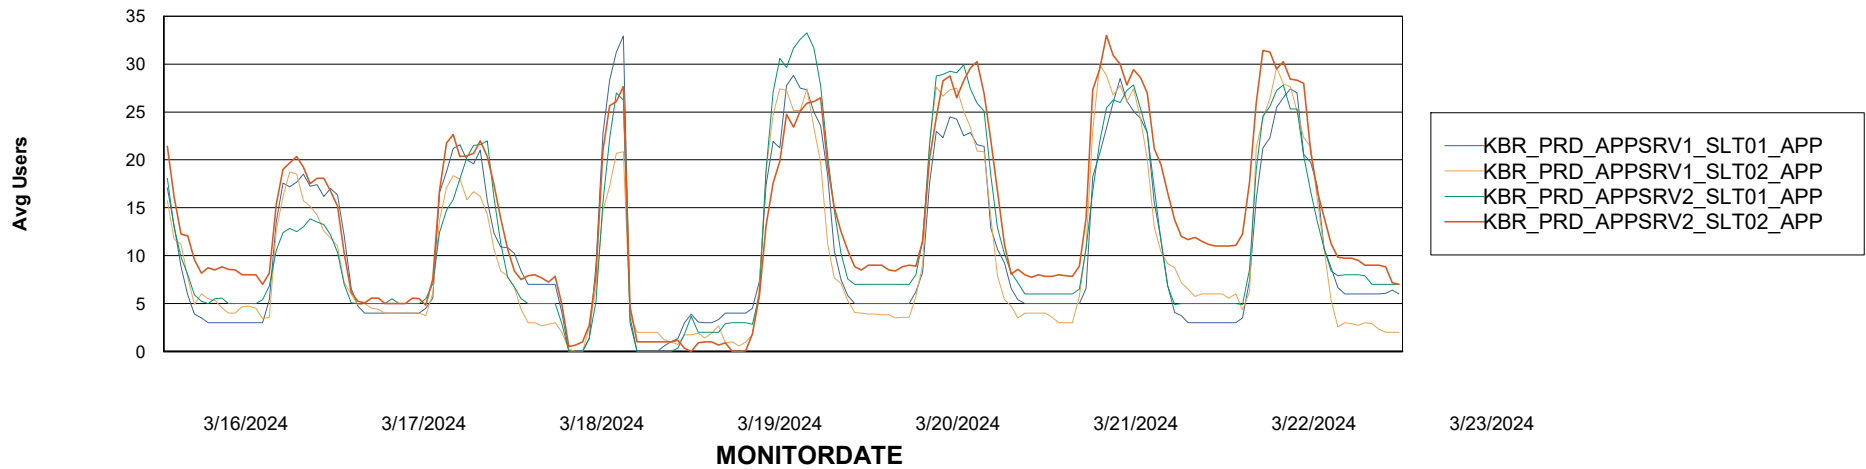

Avg memory used per ABS Server Service

Weekly SLA Customer Report

Customer KBR_Production
Database ID 117

ABSSolute Application Server Services

Avg memory used per ReportServer Service

Avg users per day per ABS server