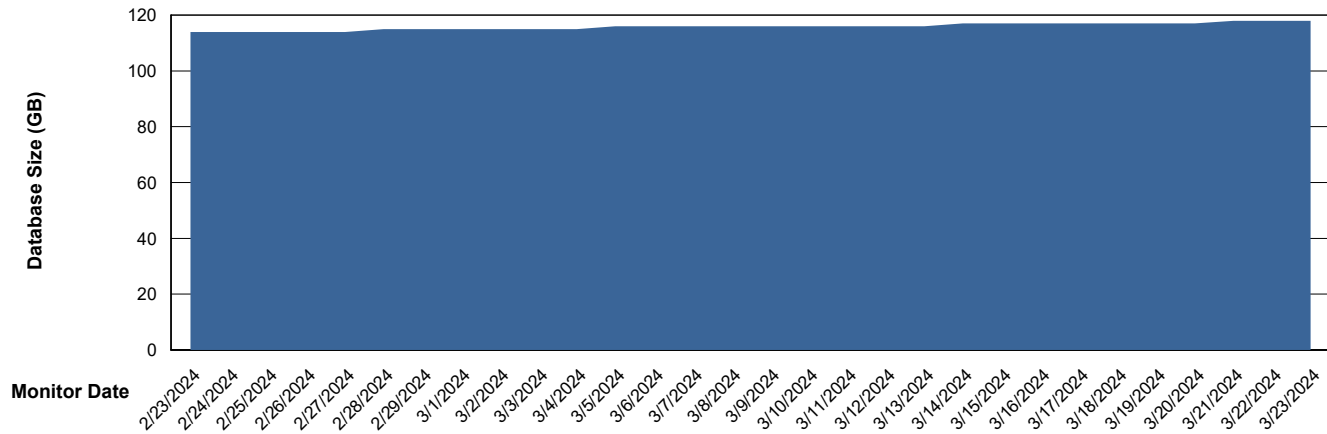

DATABASE SIZE HUE_PRD_S-ORAPROD2_ABS1

Database growth over last month