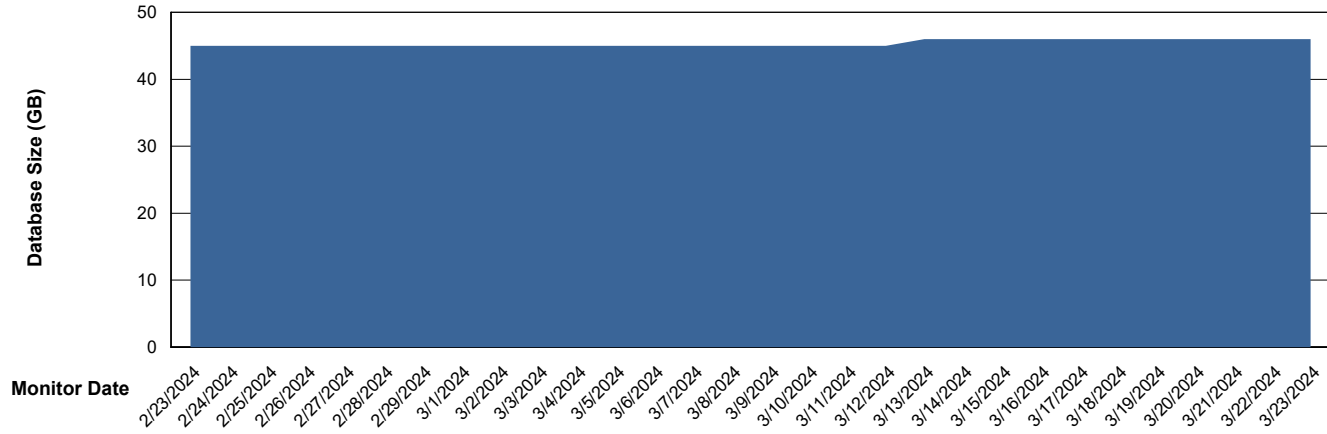

DATABASE SIZE HUE_PRD_S-ORABI2_ABS1

Database growth over last month