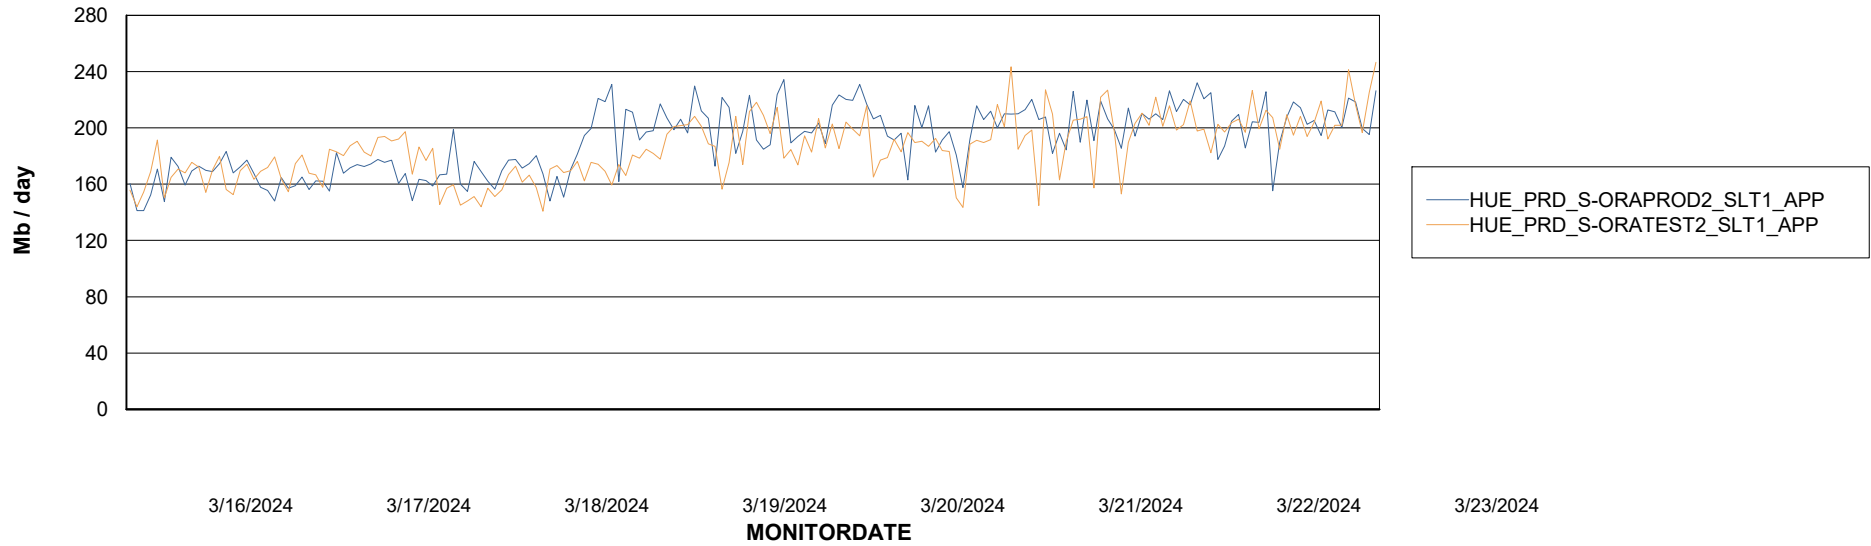

ABSSolute Application Server Services

Avg memory used per ABS Server Service