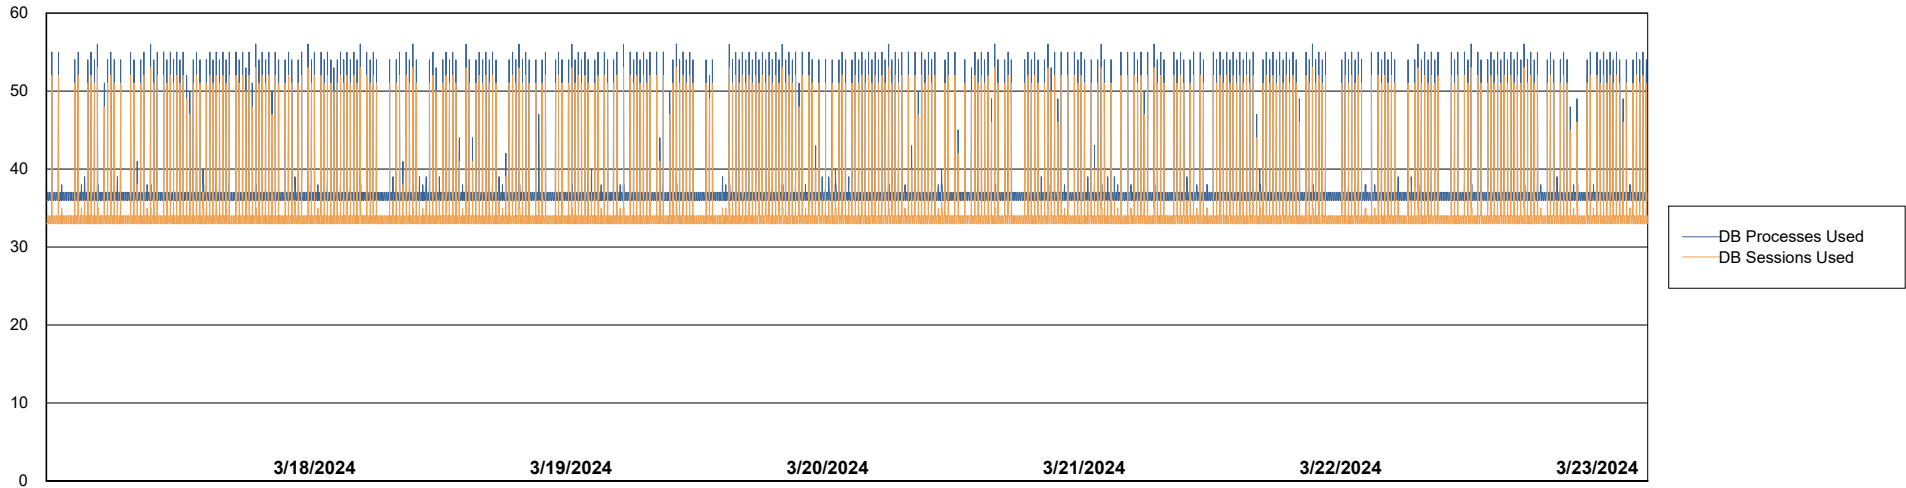

Database Performance HUE_PRD_S-ORATEST2_HSBABS1

DB Processes Max 1,000