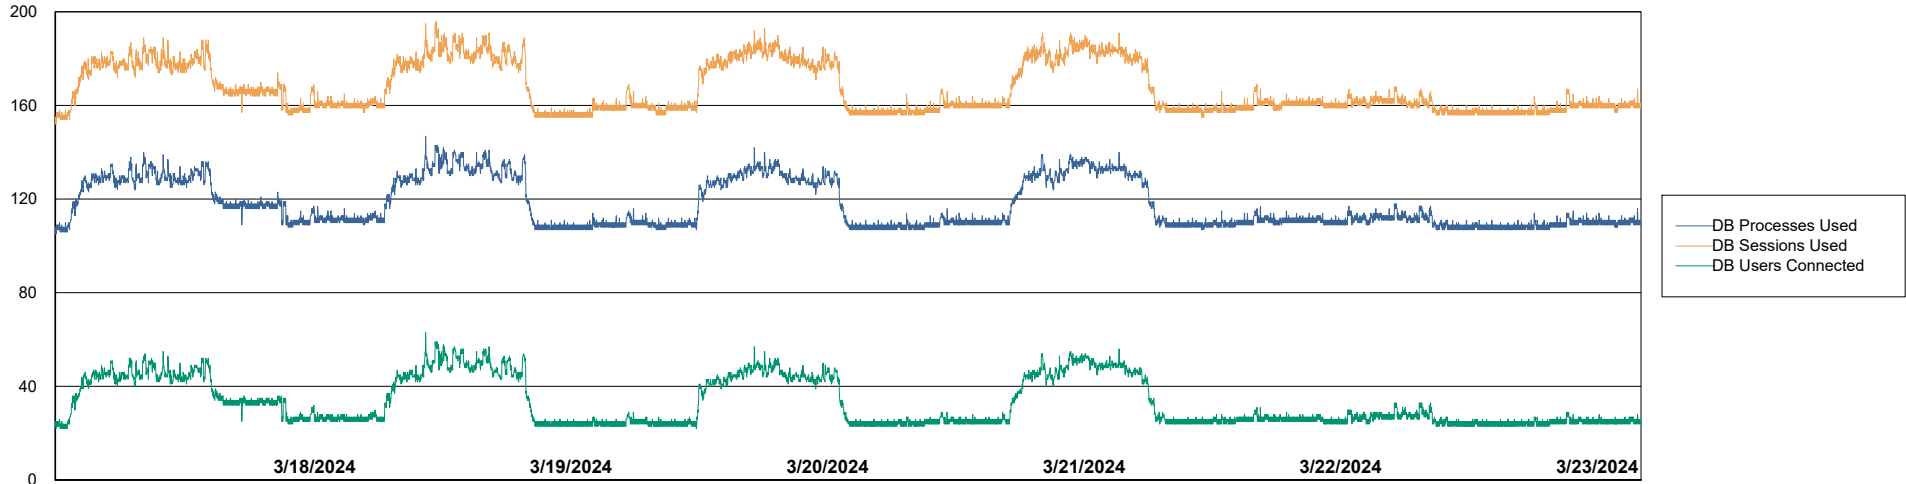

Weekly SLA Customer Report

Customer HUE_Production
Database ID 154

Database Performance HUE_PRD_S-ORABI2_ABS1

Weekly SLA Customer Report

Customer HUE_Production
Database ID 154

Database Performance HUE_PRD_S-ORAPROD2_ABS1