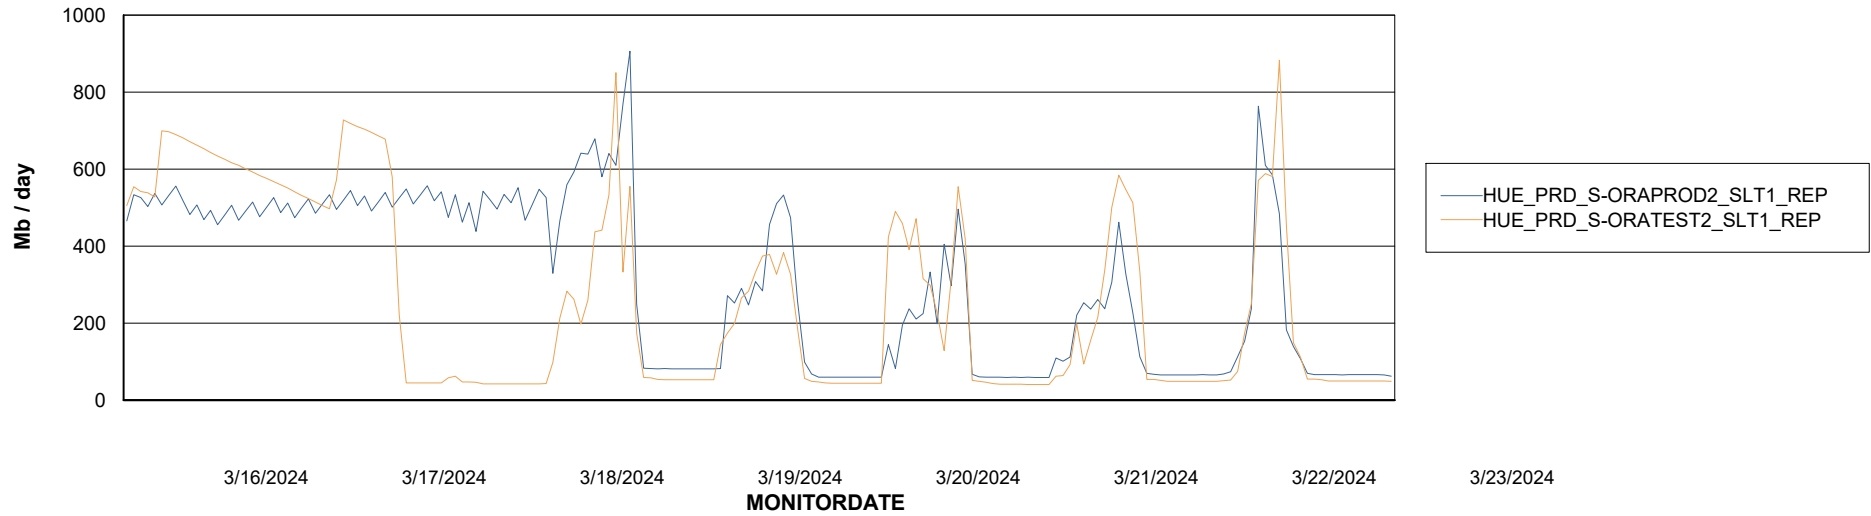

Avg memory used per ABS Server Service

Avg users per day per ABS server

Weekly SLA Customer Report

Customer HUE_Production
Database ID 154

ABSSolute Application ReportServer Services

Avg memory used per ReportServer Service