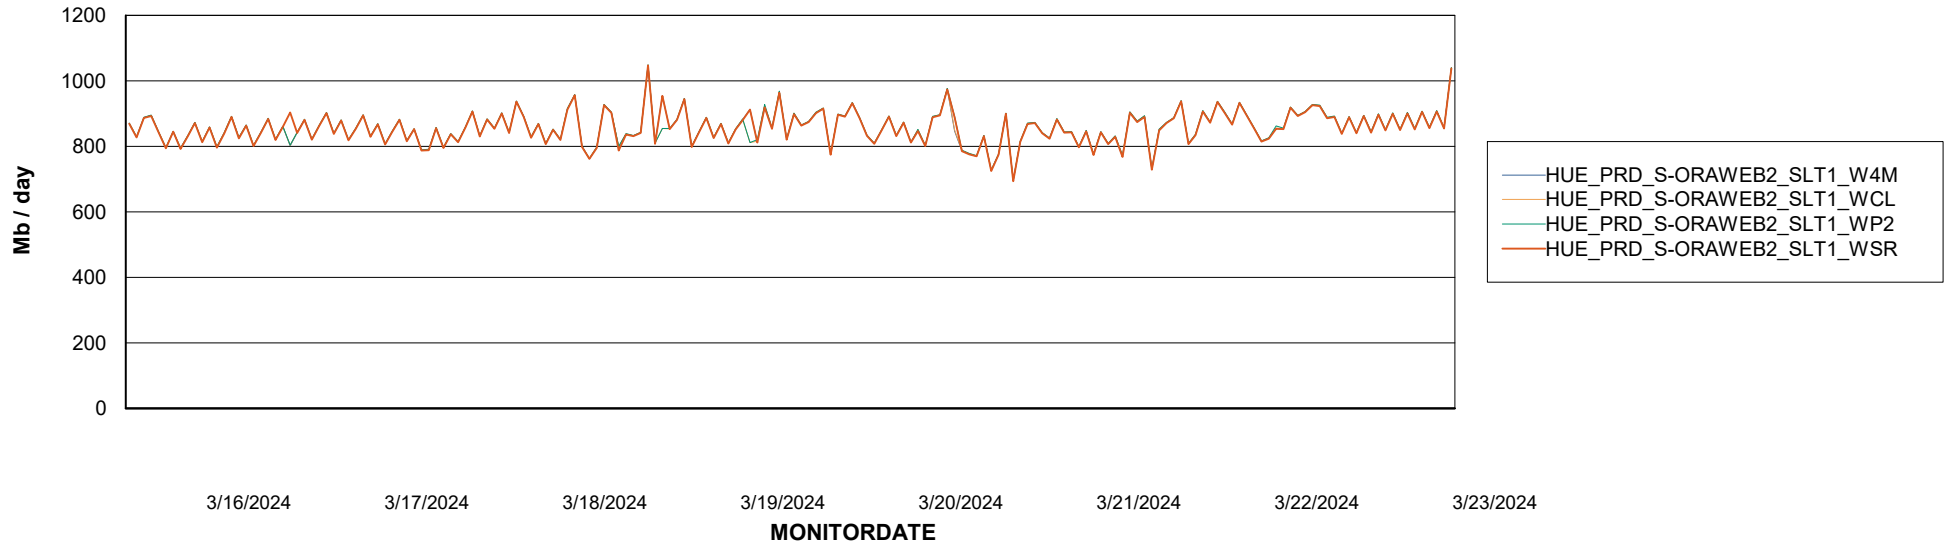

ABSSolute Web Component Services

Avg memory used per ABS Web component