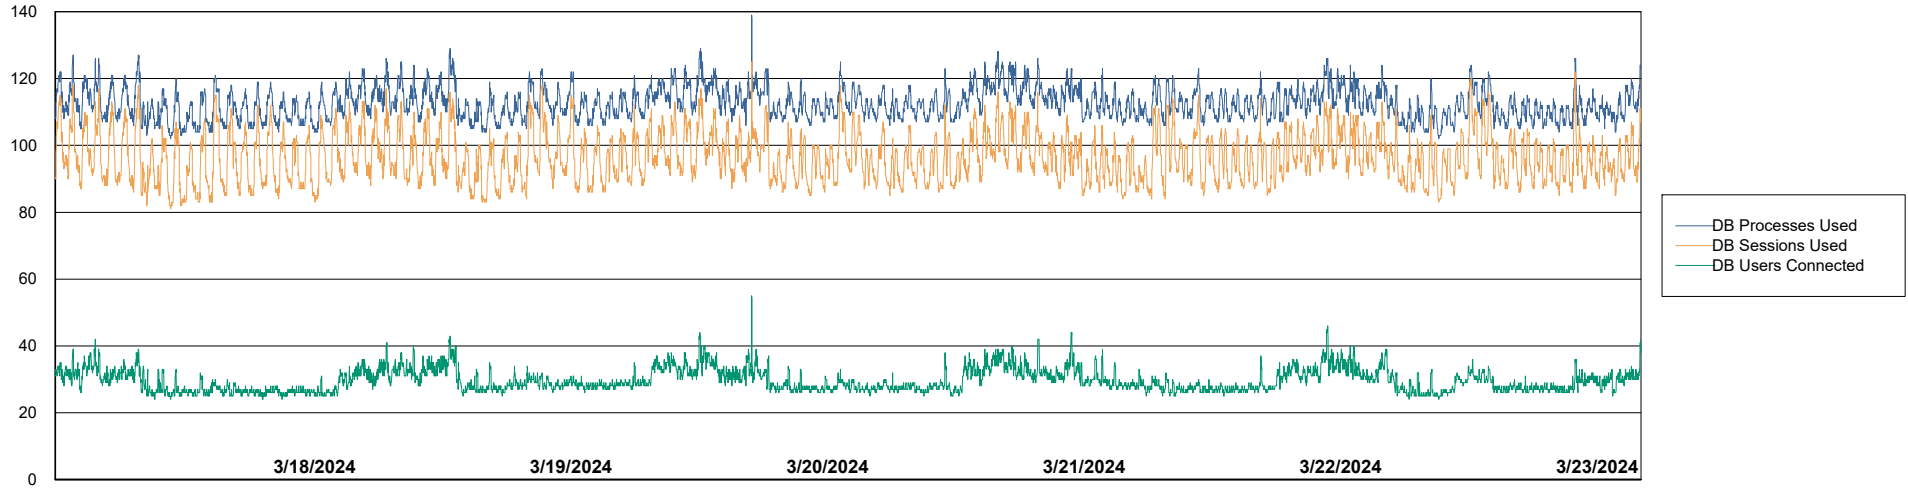

Weekly SLA Customer Report

Customer EUT_Production
Database ID 114

Database Performance EUT_EUP_PRD_URVINA22T_DB_ABS1

Weekly SLA Customer Report

Customer EUT_Production
Database ID 114

Database Performance EUT_URM_PRD_URVINA26_DB_ABS1