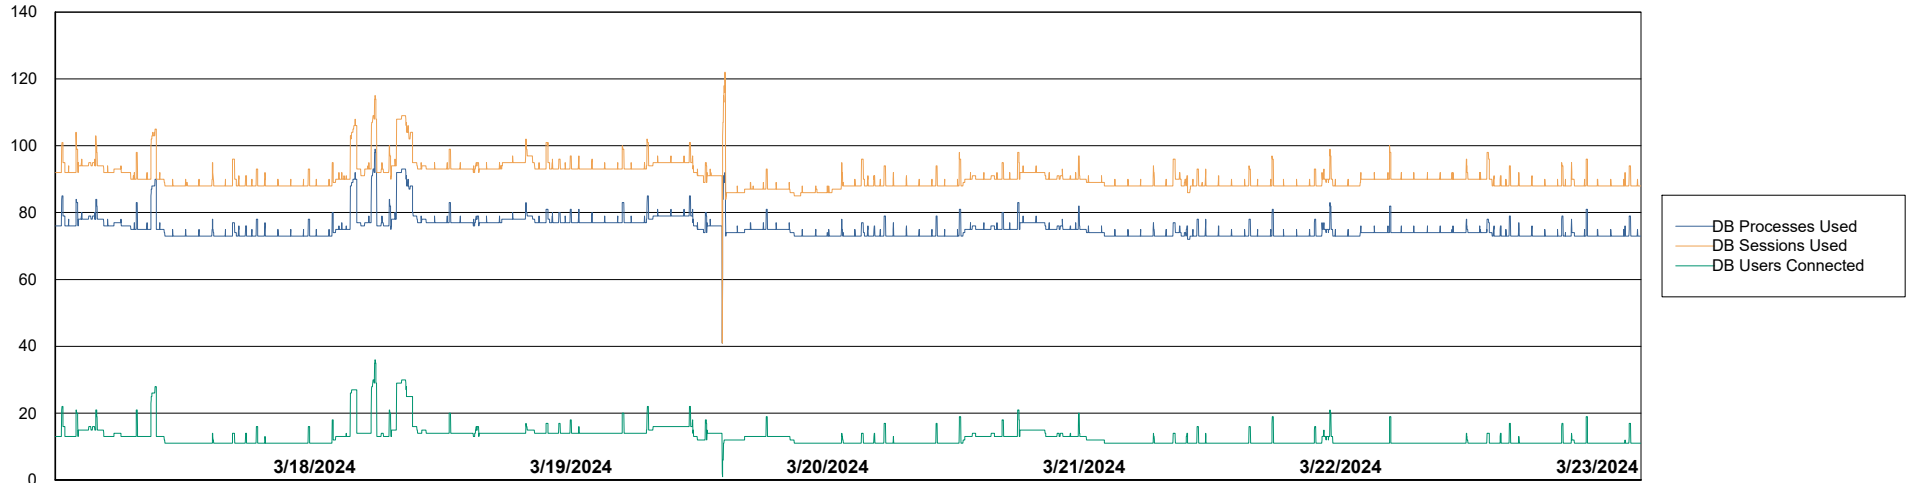

Weekly SLA Customer Report

Customer EUT_Production
Database ID 114

Database Performance EUT_EUP_PRD_URVINA22T_DB_ABS1

Weekly SLA Customer Report

Customer EUT_Production
Database ID 114

Database Performance EUT_URM_PRD_URVINA26_DB_ABS1

Weekly SLA Customer Report

Customer EUT_Production
Database ID 114

DATABASE SIZE EUT_EUP_PRD_URVINA22T_DB_ABS1

Database growth over last month

DATABASE SIZE EUT_URM_PRD_URVINA26_DB_ABS1

Database growth over last month