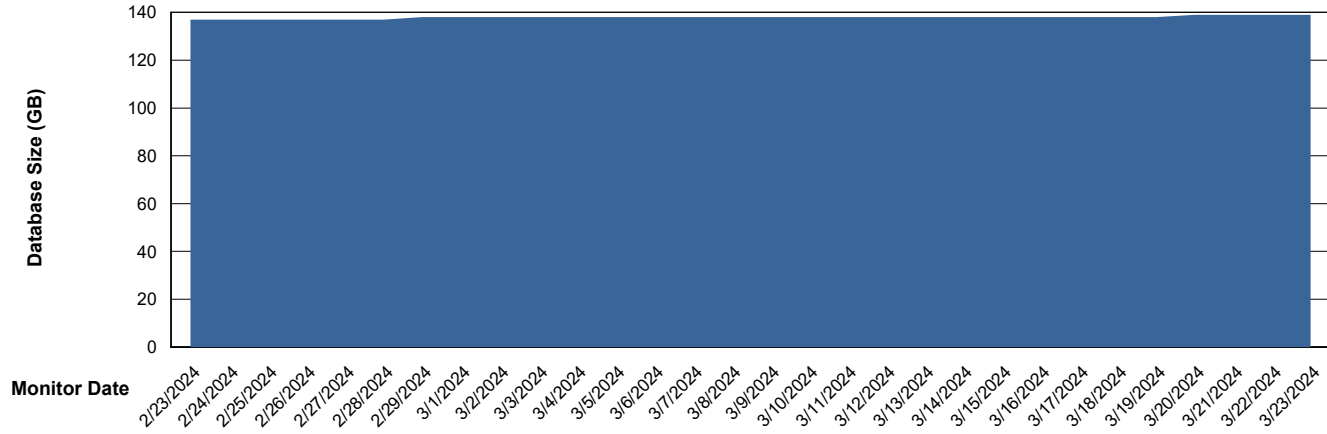

Weekly SLA Customer Report

Customer EUT_Production
Database ID 114

Database Performance EUT_EUP_PRD_URVINA22T_DB_ABS1

Weekly SLA Customer Report

Customer EUT_Production
Database ID 114

Database Performance EUT_URM_PRD_URVINA26_DB_ABS1

Weekly SLA Customer Report

Customer EUT_Production
Database ID 114

DATABASE SIZE EUT_EUP_PRD_URVINA22T_DB_ABS1

Database growth over last month

DATABASE SIZE EUT_URM_PRD_URVINA26_DB_ABS1

Database growth over last month