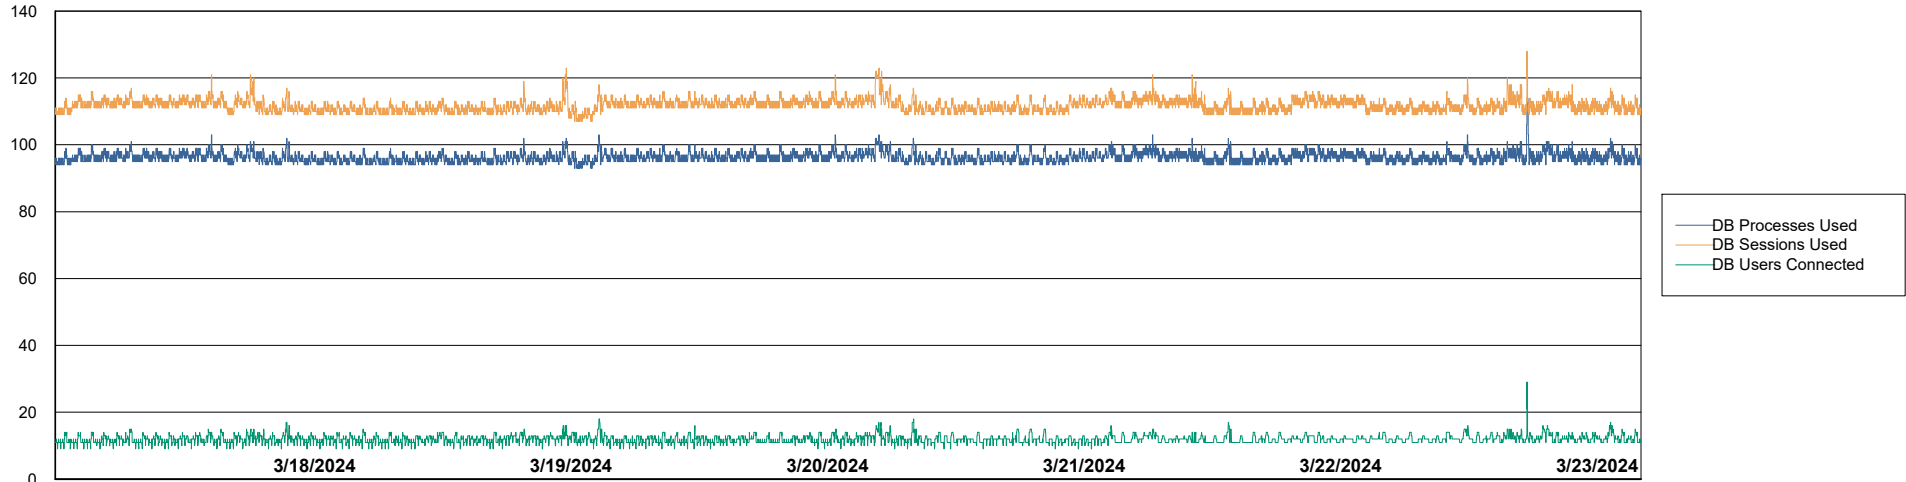

DB Processes Max 1,000
DB Sessions Max 0

Weekly SLA Customer Report

Customer ELJ Production
Database ID 72

Database Performance ELJ_PRD_FRASEQXPRDDB03_ABS1

Weekly SLA Customer Report

Customer ELJ Production
Database ID 72