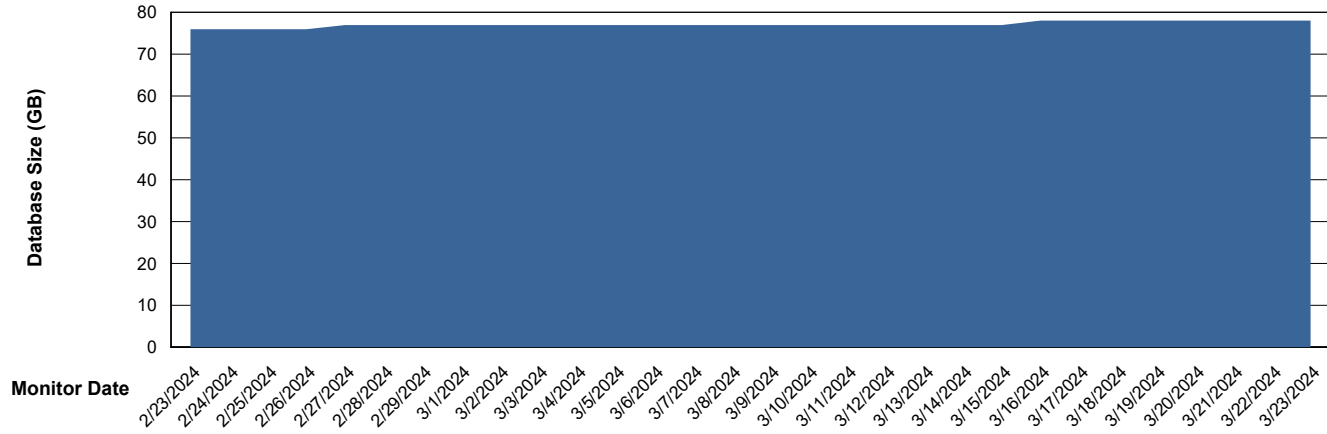

DB Processes Max 1,000
DB Sessions Max 0

Weekly SLA Customer Report

Customer ELJ Production
Database ID 72

Database Performance ELJ_PRD_FRASEQXPRDDB03_ABS1

Weekly SLA Customer Report

Customer ELJ Production
Database ID 72

DATABASE SIZE ELJ_PRD_FRASEQXPRDDB01_ABS1

Database growth over last month

DATABASE SIZE ELJ_PRD_FRASEQXPRDDB03_ABS1

Database growth over last month

Weekly SLA Customer Report

Customer ELJ Production
Database ID 72