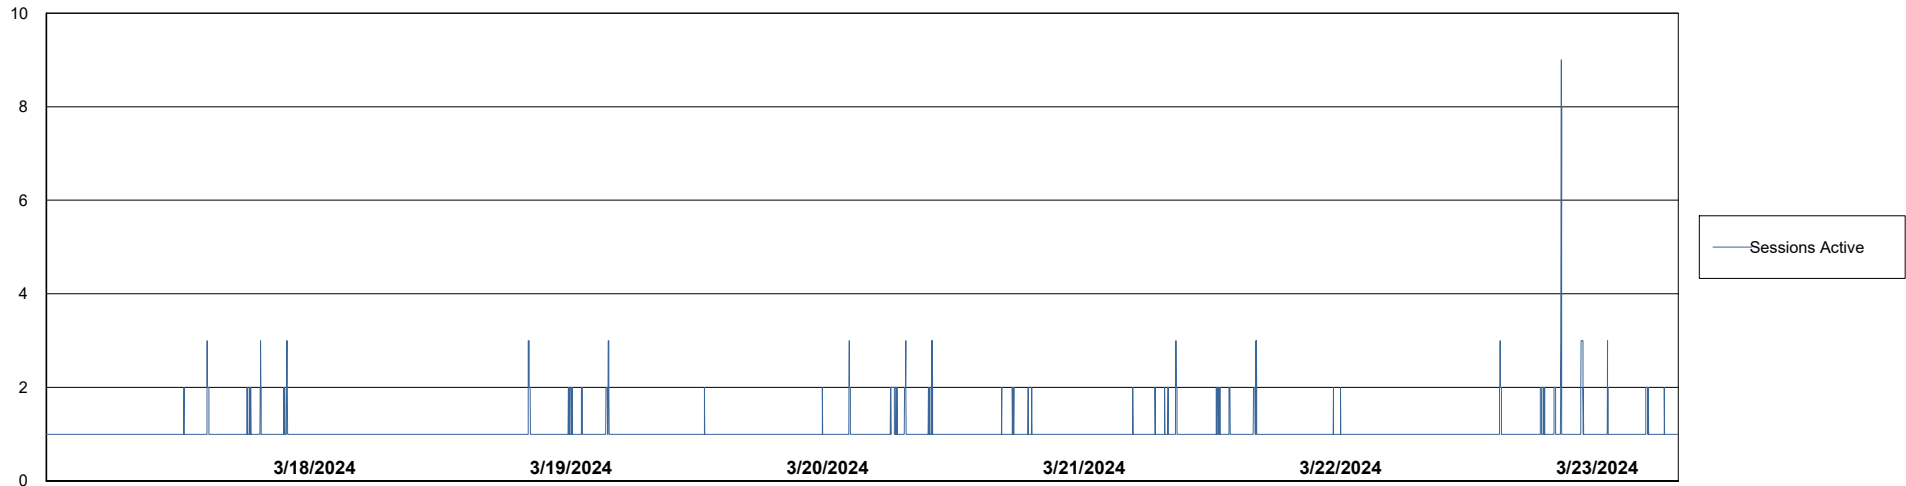

DB Processes Max 1,000
DB Sessions Max 0

Weekly SLA Customer Report

Customer ELJ Production
Database ID 72

Database Performance ELJ_PRD_FRASEQXPRDDB03_ABS1

Weekly SLA Customer Report

Customer ELJ Production
Database ID 72