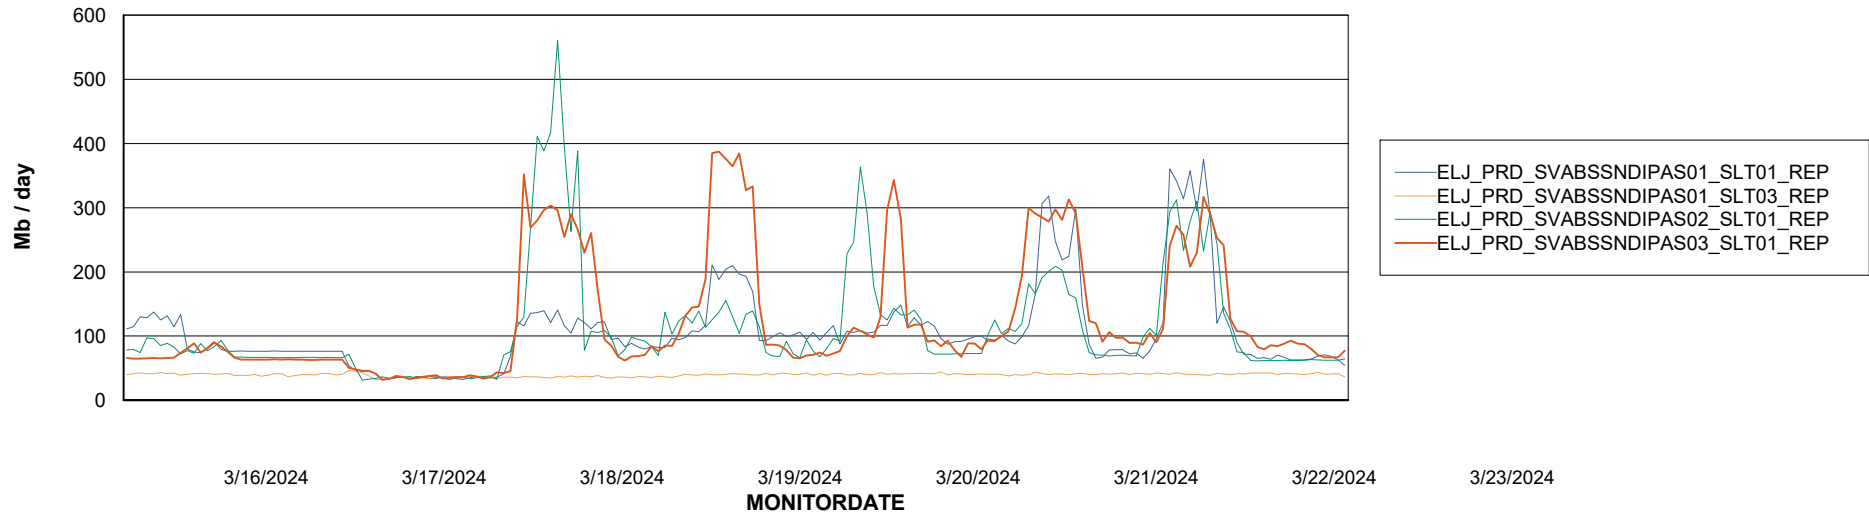

Avg memory used per ABS Server Service

Avg users per day per ABS server

Weekly SLA Customer Report

Customer ELJ Production
Database ID 72

ABSSolute Application ReportServer Services

Avg memory used per ReportServer Service