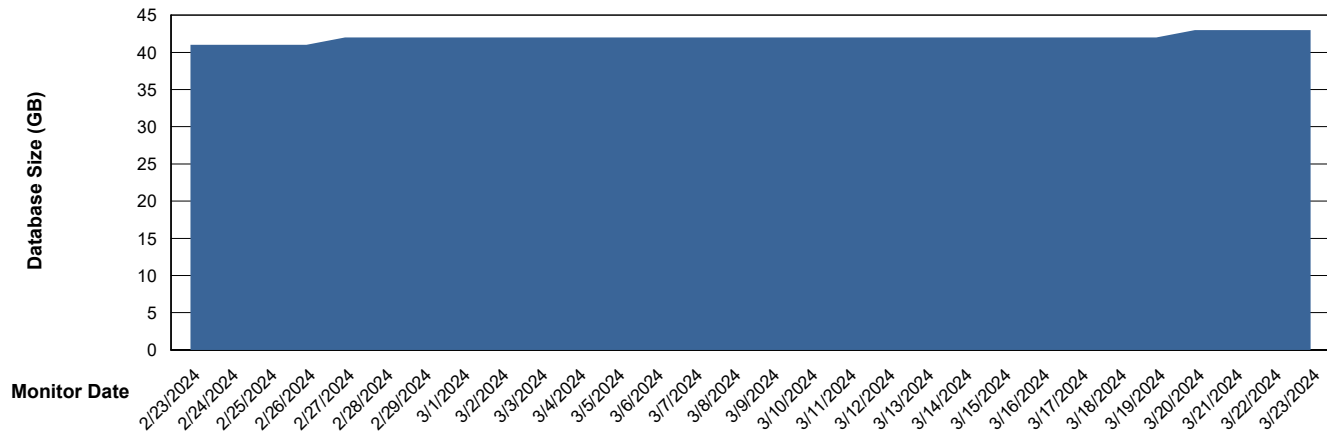

DB Processes Max 1,000
DB Sessions Max 0

Weekly SLA Customer Report

Customer ELJ Production
Database ID 72

Database Performance ELJ_PRD_FRASEQXPRDDB03_ABS1

Weekly SLA Customer Report

Customer ELJ Production
Database ID 72

DATABASE SIZE ELJ_PRD_FRASEQXPRDDB01_ABS1

Database growth over last month

DATABASE SIZE ELJ_PRD_FRASEQXPRDDB03_ABS1

Database growth over last month

Weekly SLA Customer Report

Customer ELJ Production
Database ID 72