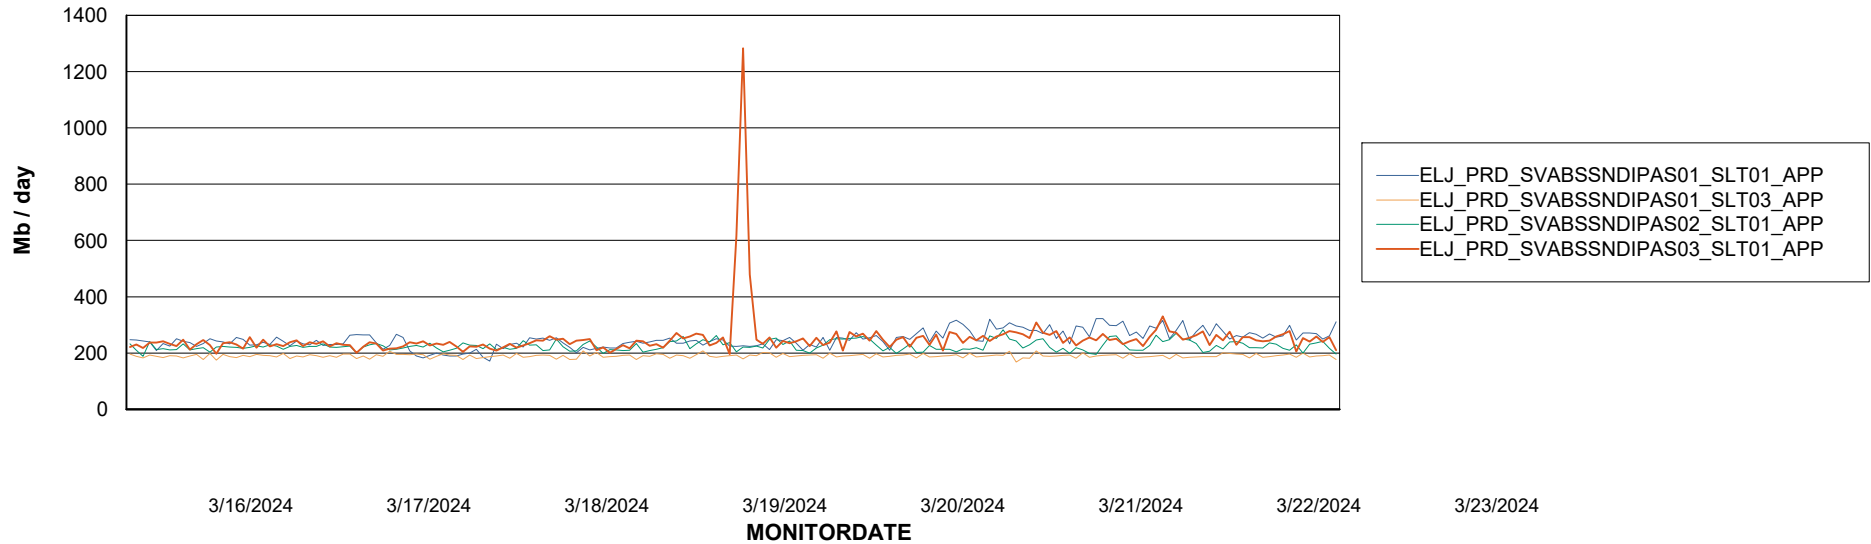

ABSSolute Application Server Services

Avg memory used per ABS Server Service