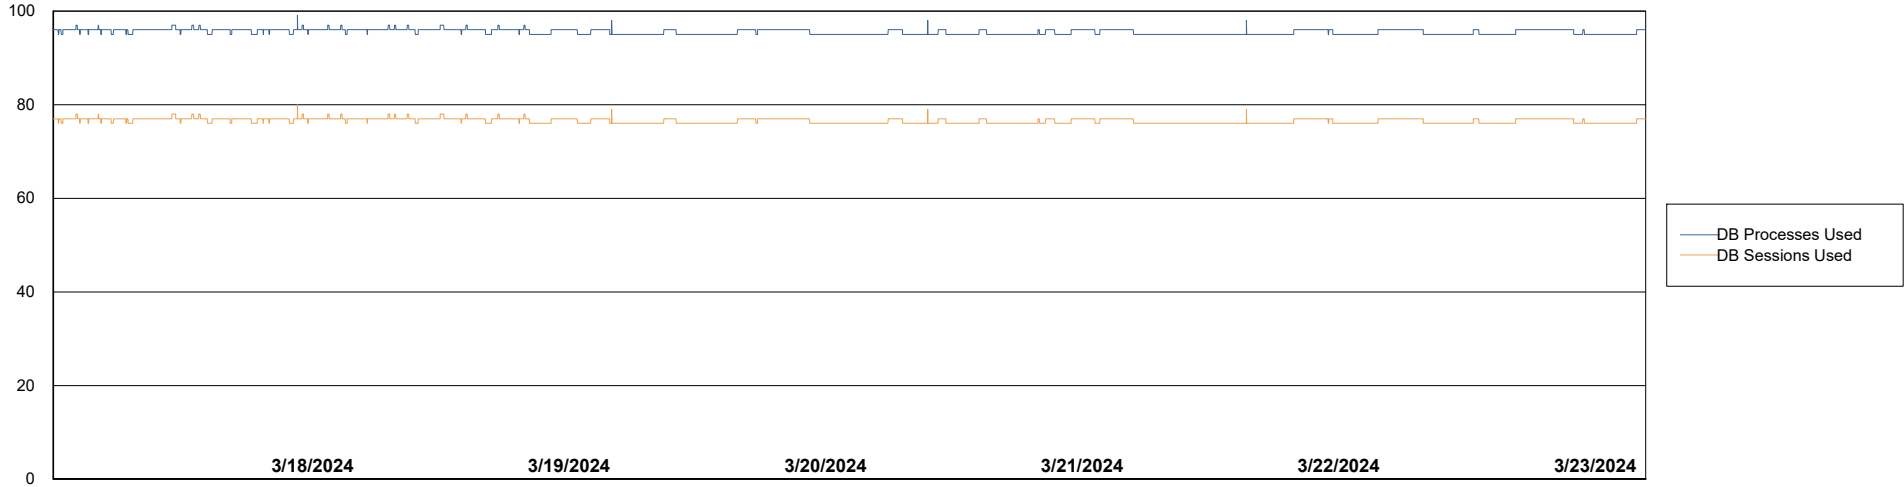

Database Performance ELJ_PRD_FRASEQXPRDDB02_HSBABS1

DB Processes Max 1,000
DB Sessions Max 0