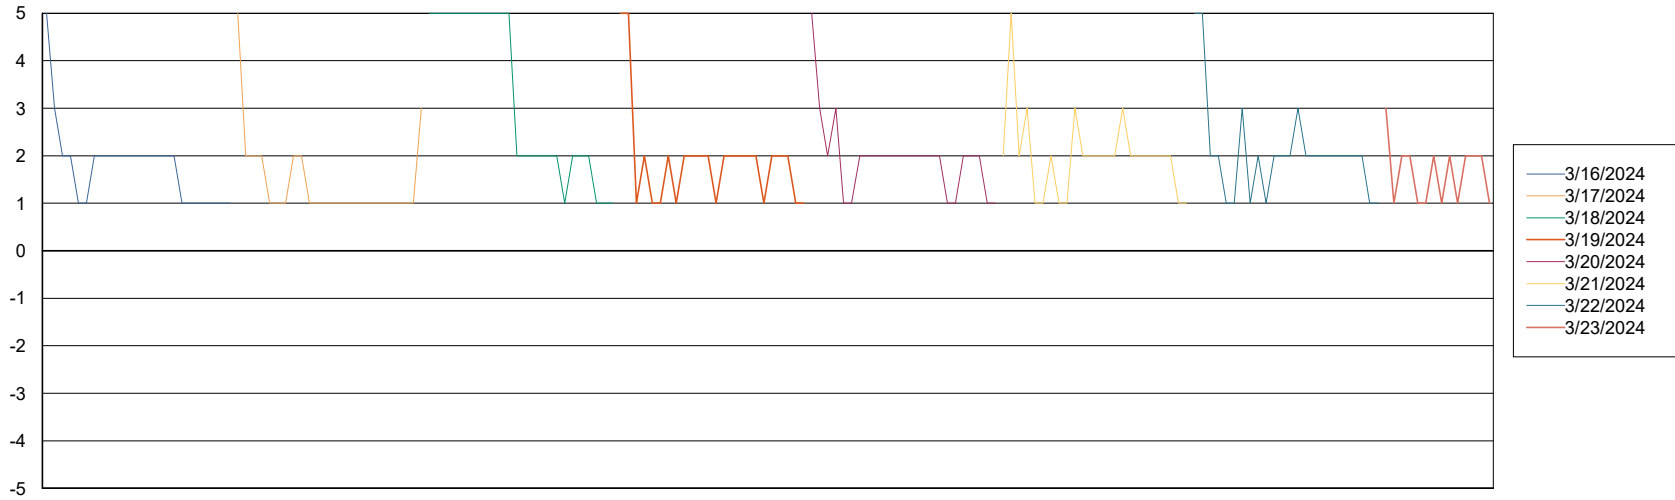

Standby Database Health ELI_Production

Recovery lag for last 7 days