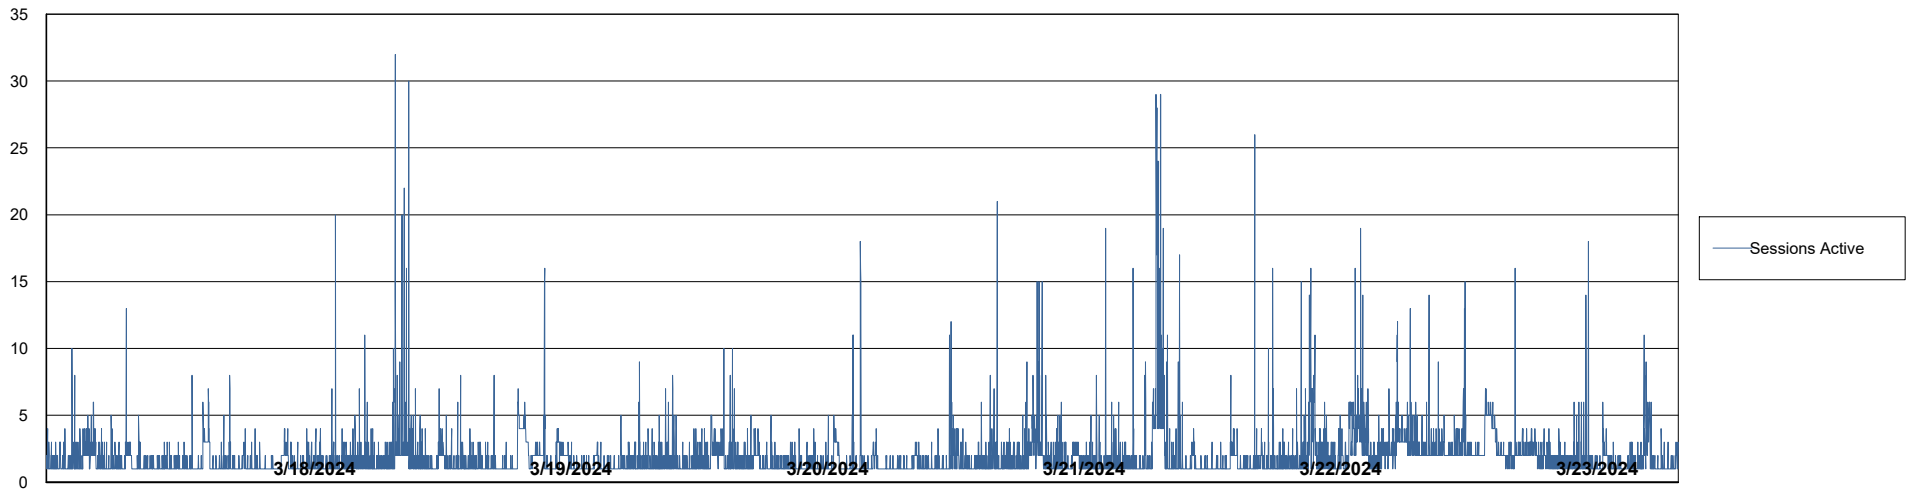

Database Performance ELI_PRD_FRASINTPRDDB01_ABS1