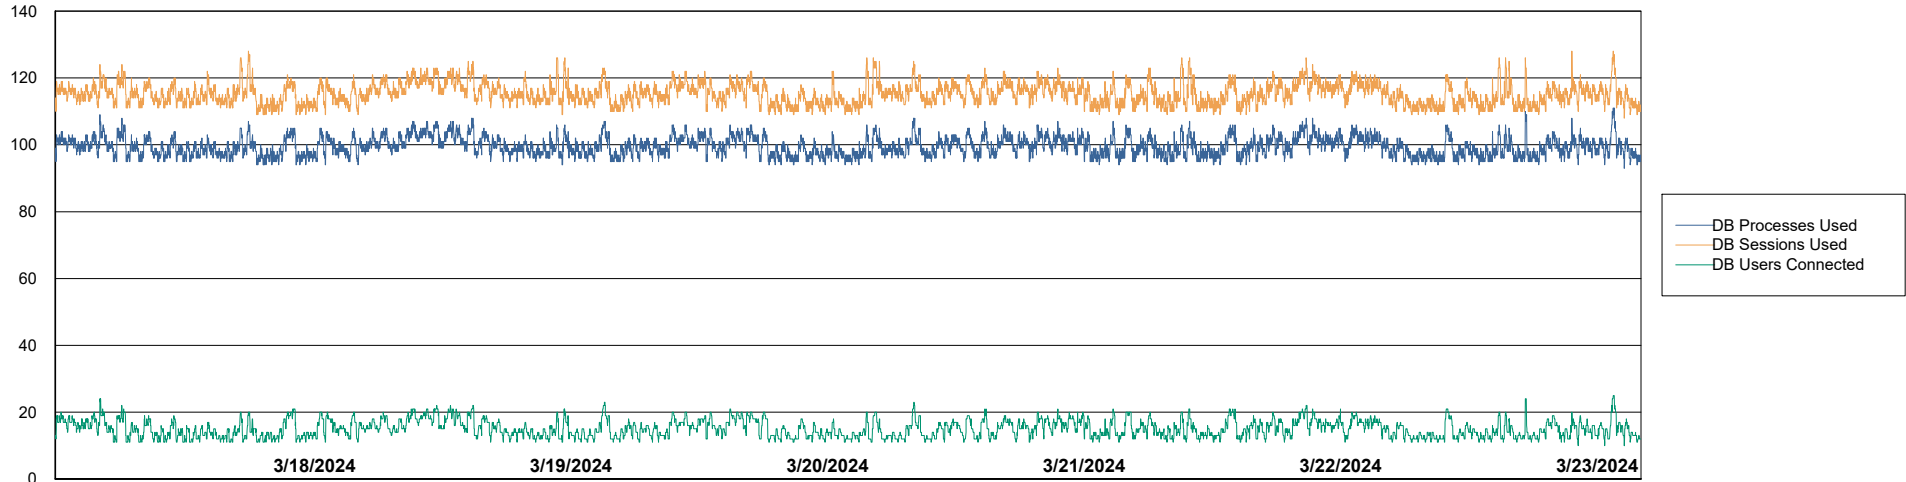

Database Performance ELI_PRD_FRASEQXPRDDB04_ABS1