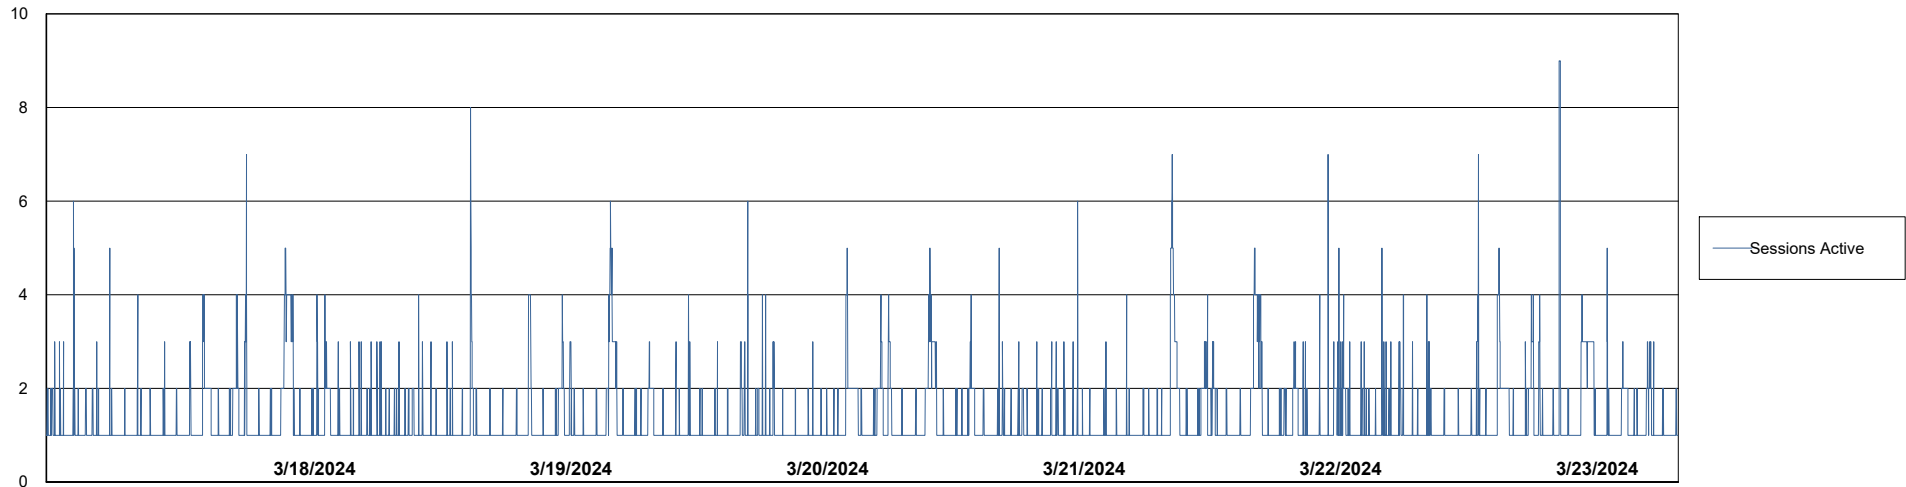

Database Performance ELI_PRD_FRASEQXPRDDB04_ABS1