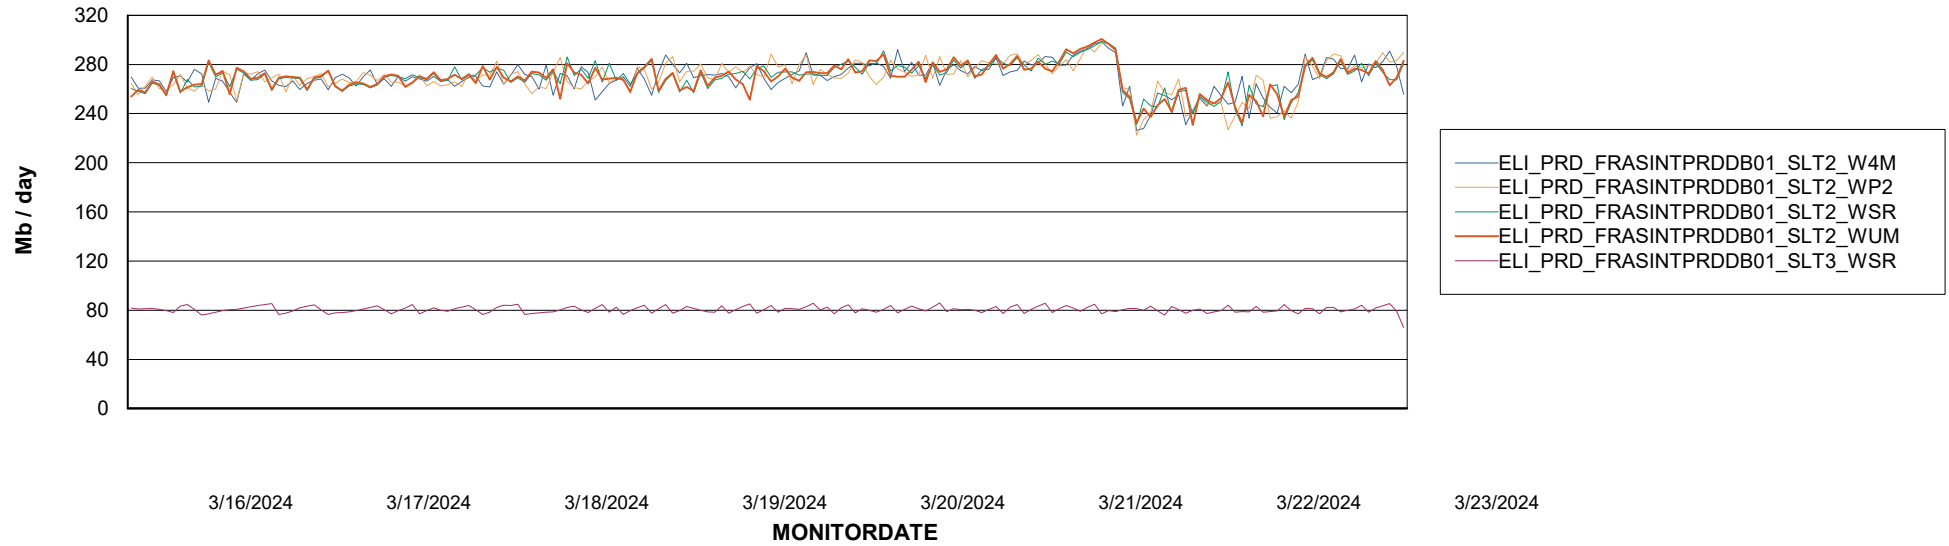

ABSSolute Web Component Services

Avg memory used per ABS Web component