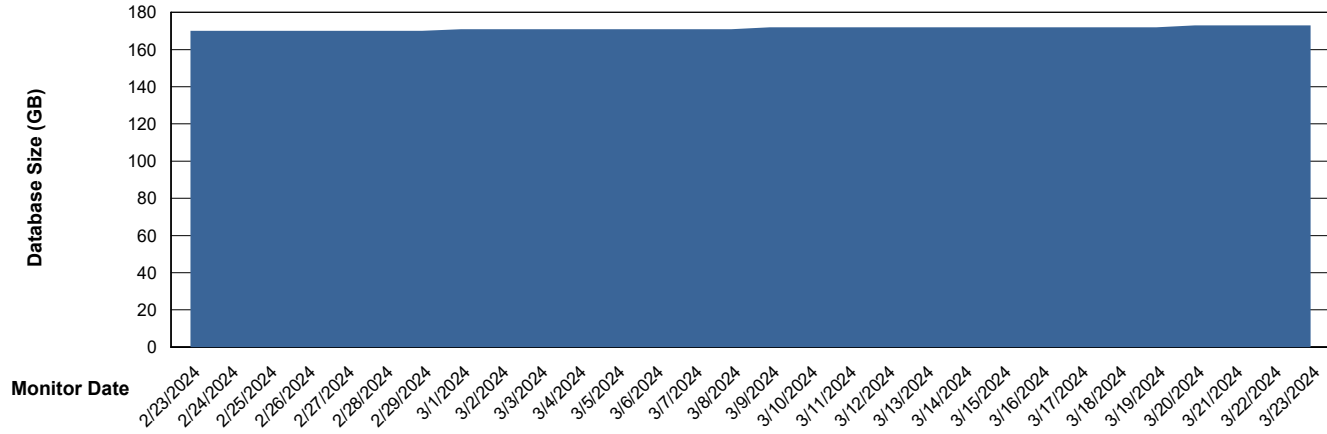

DATABASE SIZE ELI_PRD_FRASEQXPRDDB04_ABS1

Database growth over last month