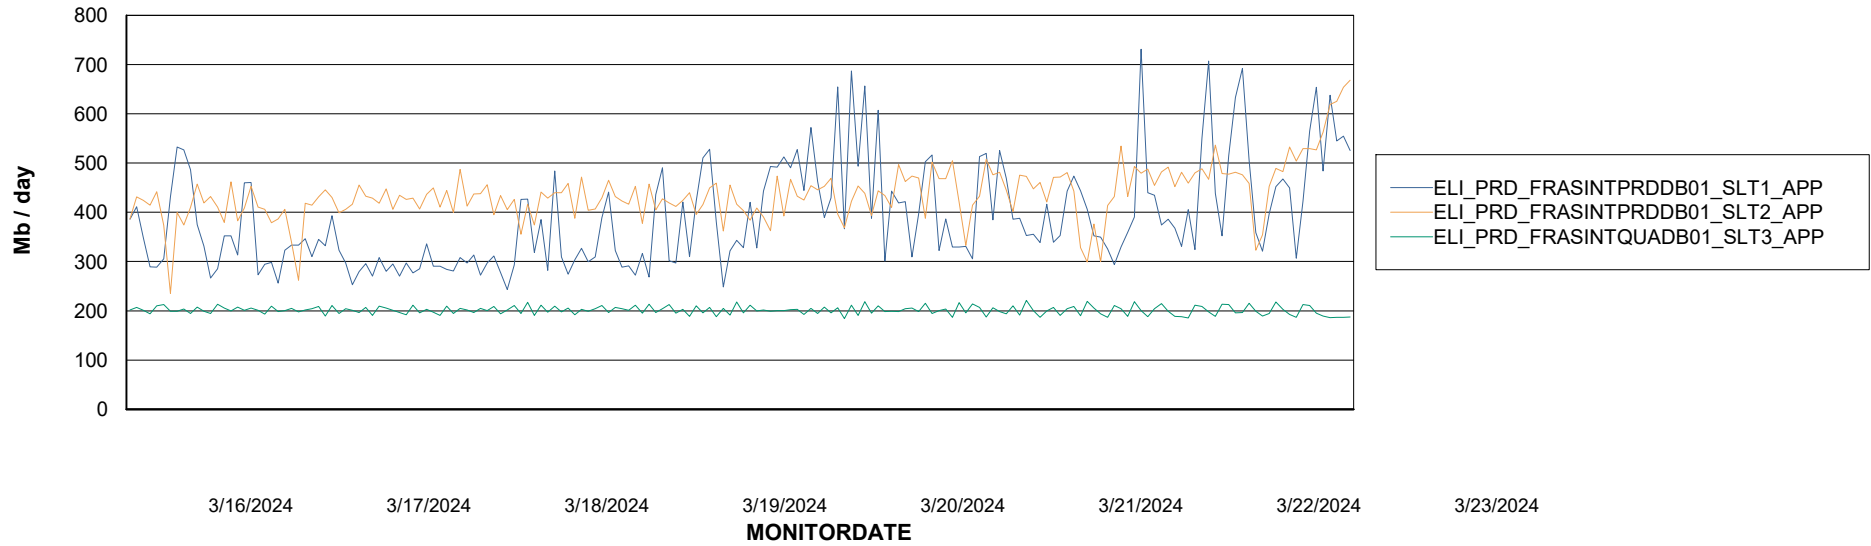

ABSSolute Application Server Services

Avg memory used per ABS Server Service