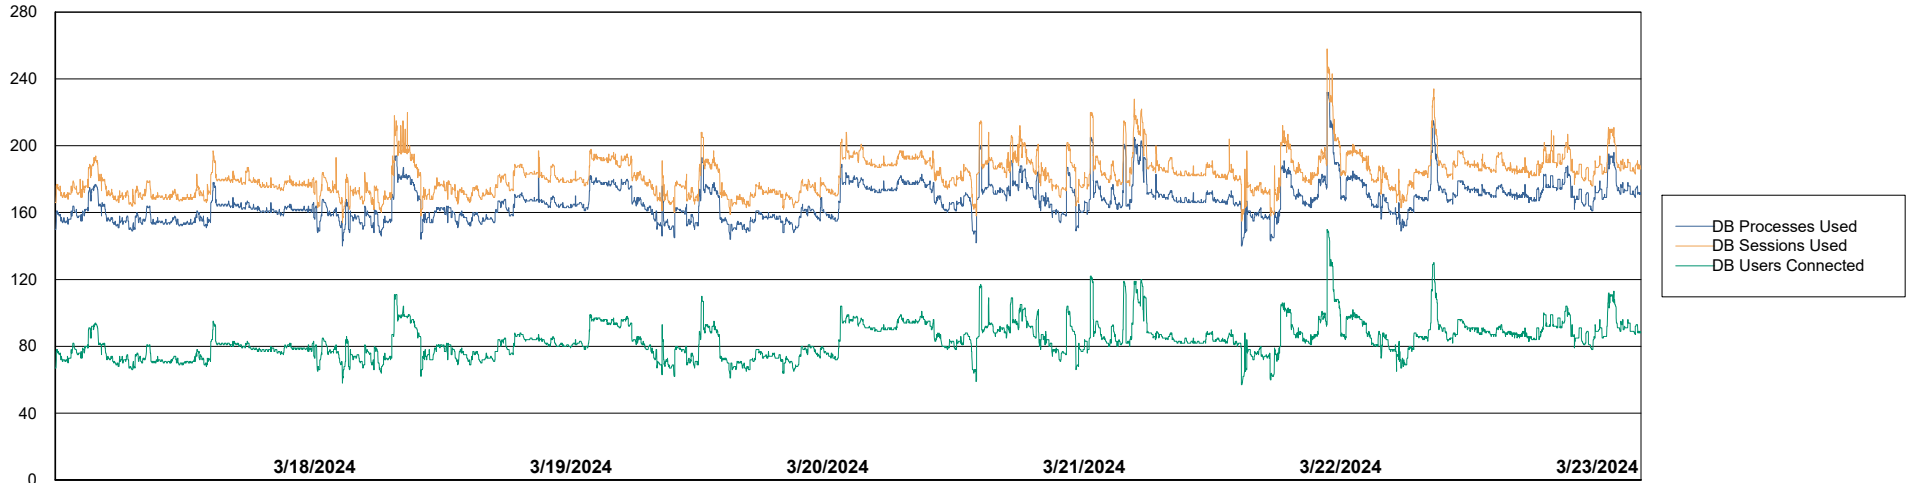

Database Performance ELI_PRD_FRASINTPRDDB01_ABS1