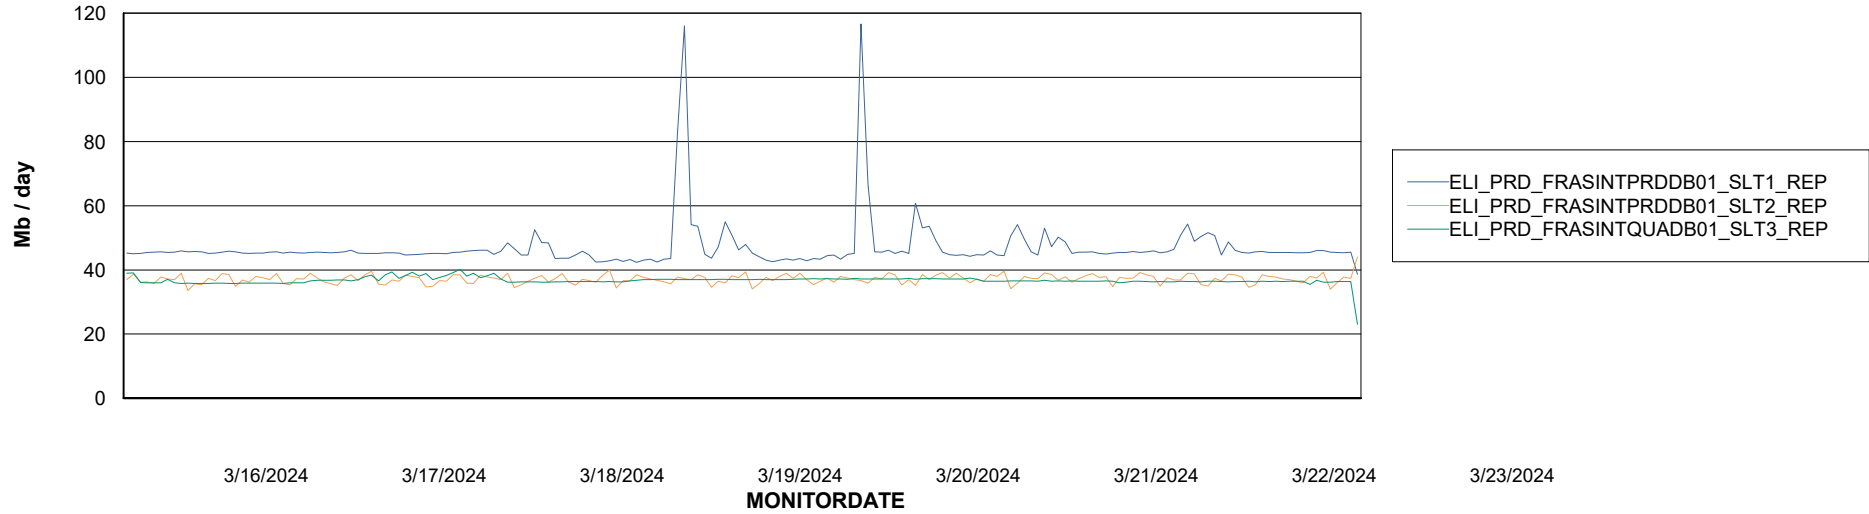

ABSSolute Application ReportServer Services

Avg memory used per ReportServer Service