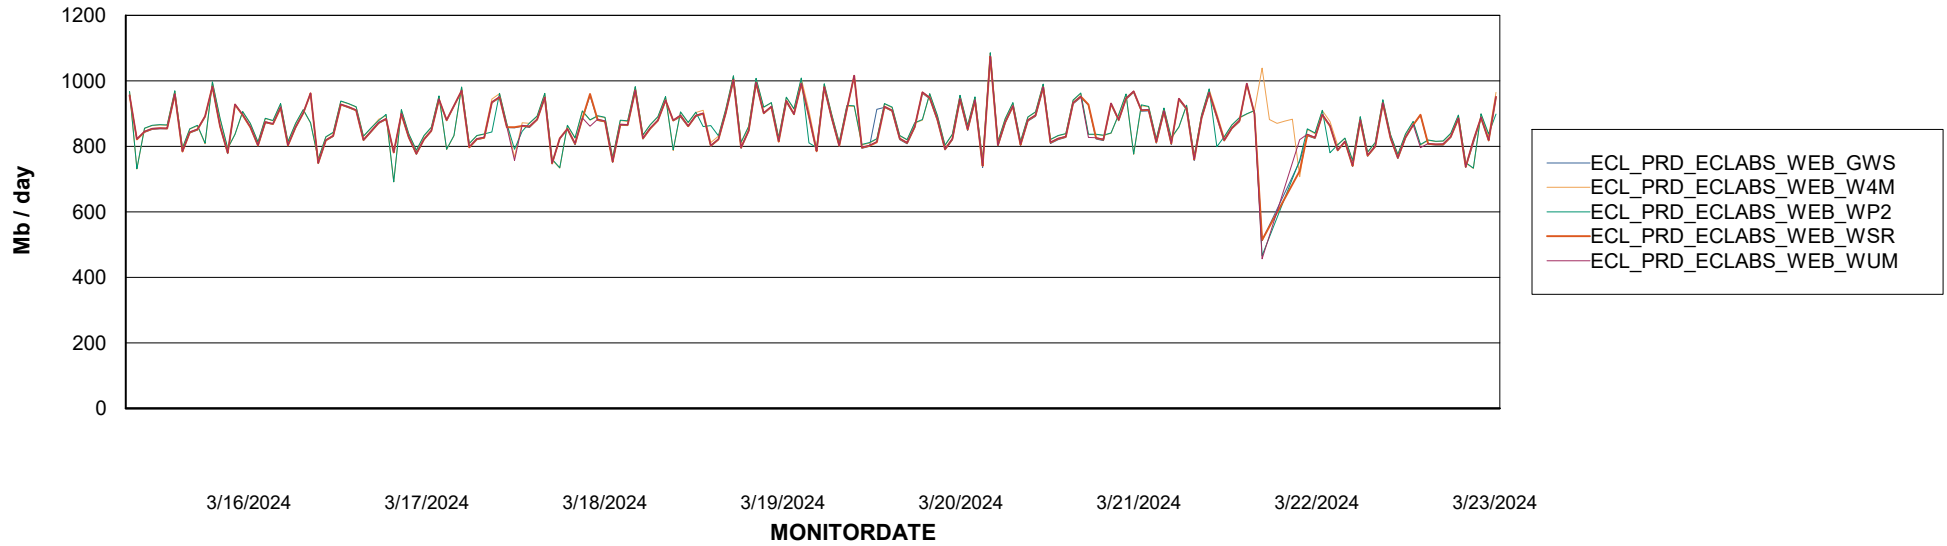

ABSSolute Web Component Services

Avg memory used per ABS Web component