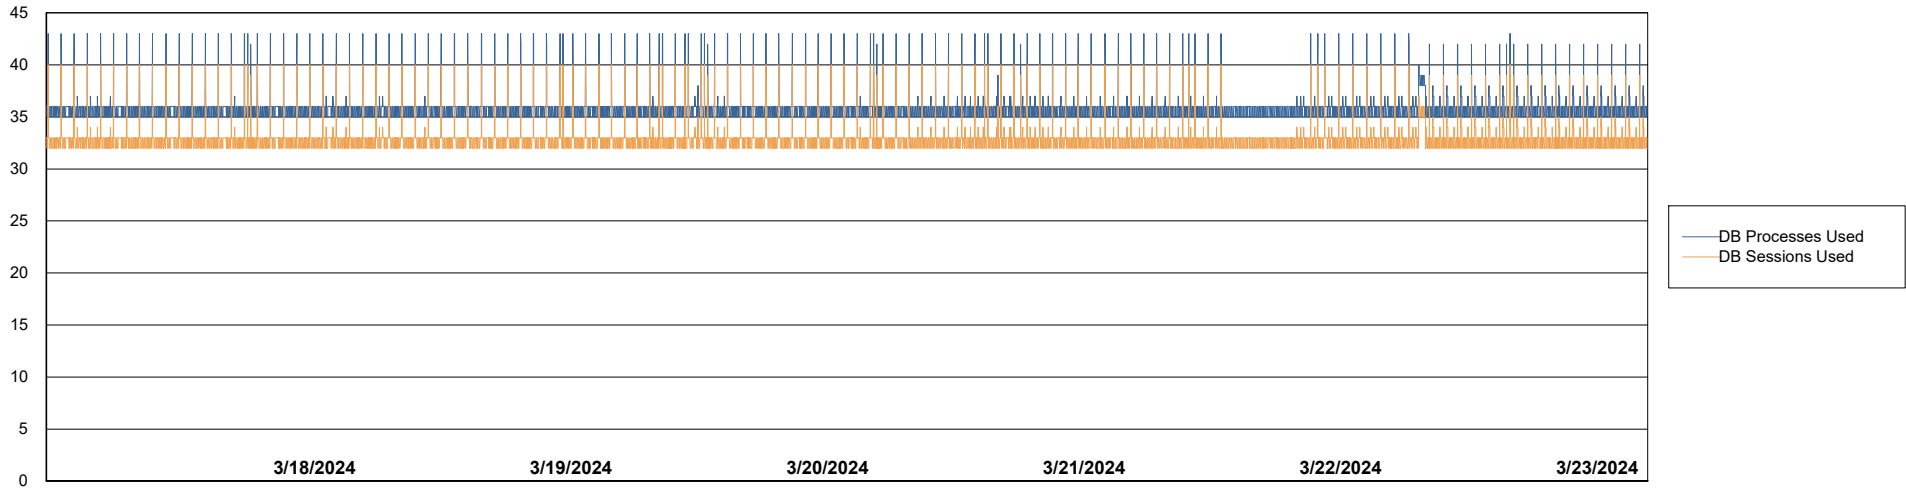

Weekly SLA Customer Report

Customer ECL_Production
Database ID 156

Database Performance ECL_PRD_ECLABS_ABS1

Weekly SLA Customer Report

Customer ECL_Production
Database ID 156

Database Performance ECL_PRD_ECLABS-TEST_HSBABS1

DB Processes Max 1,000

Weekly SLA Customer Report

Customer ECL_Production
 Database ID 156

DATABASE SIZE ECL_PRD_ECLABS_ABS1

Database growth over last month

Database Tablespace ECL_PRD_ECLABS_ABS1

Date	Tablespace Name	Filesize (Gb)	Usedsize (Gb)	Percentage free
3/23/2024	ABSDATA	81	58	29
	INDX	10	6	35
3/22/2024	ABSDATA	81	58	29
	INDX	10	6	35
3/21/2024	ABSDATA	81	58	29
	INDX	10	6	35
3/20/2024	ABSDATA	81	58	29
	INDX	10	6	35
3/19/2024	ABSDATA	81	57	29
	INDX	10	6	35
3/18/2024	ABSDATA	81	57	29
	INDX	10	6	35
3/17/2024	ABSDATA	81	57	29
	INDX	10	6	35