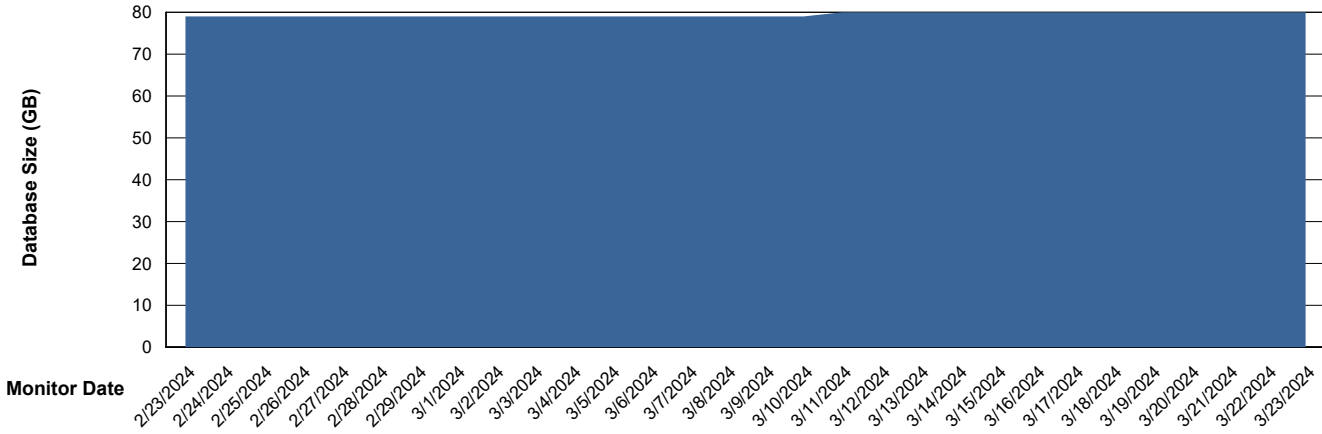

DB Processes Max 1,000

Weekly SLA Customer Report

Customer ECL_Production
 Database ID 156

DATABASE SIZE ECL_PRD_ECLABS_ABS1

Database growth over last month

Database Tablespace ECL_PRD_ECLABS_ABS1

Date	Tablespace Name	Filesize (Gb)	Usedsize (Gb)	Percentage free
3/23/2024	ABSDATA	81	58	29
	INDX	10	6	35
3/22/2024	ABSDATA	81	58	29
	INDX	10	6	35
3/21/2024	ABSDATA	81	58	29
	INDX	10	6	35
3/20/2024	ABSDATA	81	58	29
	INDX	10	6	35
3/19/2024	ABSDATA	81	57	29
	INDX	10	6	35
3/18/2024	ABSDATA	81	57	29
	INDX	10	6	35
3/17/2024	ABSDATA	81	57	29
	INDX	10	6	35

Weekly SLA Customer Report

Customer ECL_Production
Database ID 156

Standby Database Health ECL_Production

Recovery lag for last 7 days

Weekly SLA Customer Report

Customer ECL_Production
Database ID 156

ABSolute Application Server Services