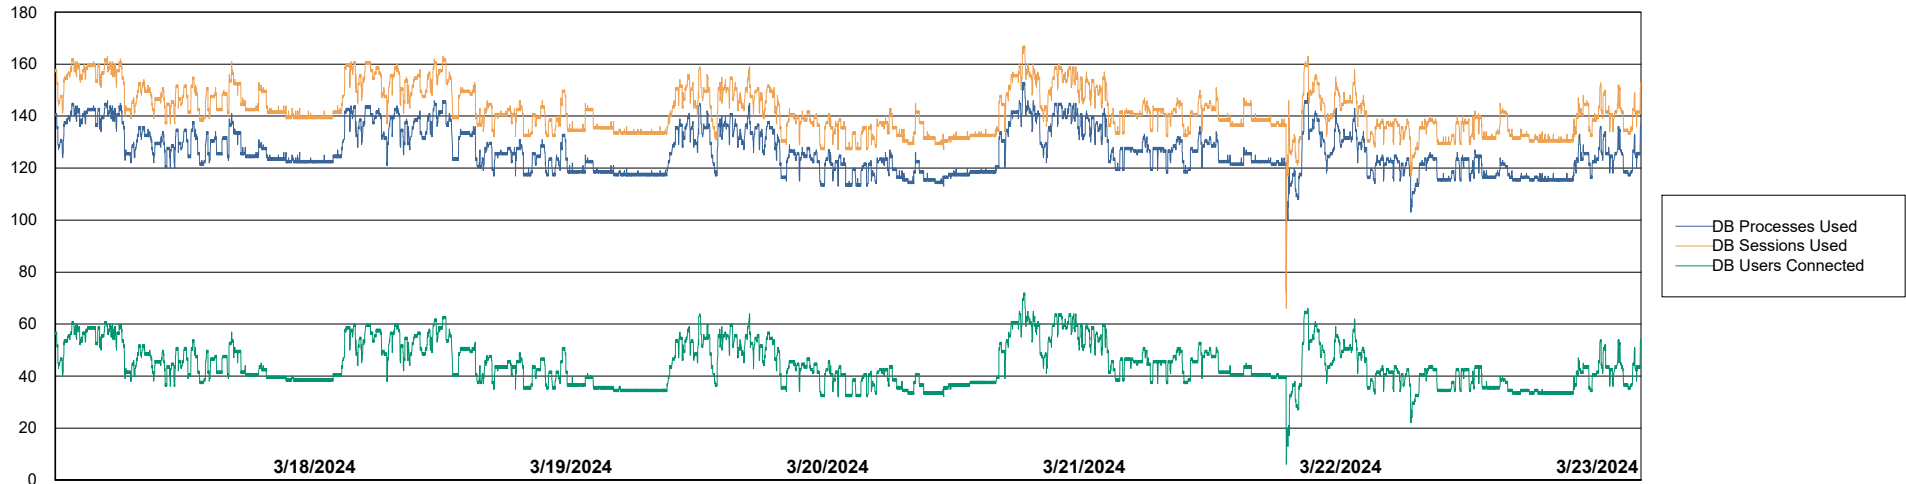

Weekly SLA Customer Report

Customer ECL_Production
Database ID 156

Harddisk Usage ECL_PRD_ECLABS-WEB

	Free disk space on C: (%)	Total disk space on C: (Gb)	Used disk space on C: (Gb)
3/23/2024	45	99	54
3/22/2024	45	99	54
3/21/2024	45	99	54
3/20/2024	45	99	54
3/19/2024	45	99	54
3/18/2024	45	99	54
3/17/2024	45	99	54

Weekly SLA Customer Report

Customer ECL_Production
Database ID 156

Database Performance ECL_PRD_ECLABS_ABS1

Weekly SLA Customer Report

Customer ECL_Production
Database ID 156

Database Performance ECL_PRD_ECLABS-TEST_HSBABS1