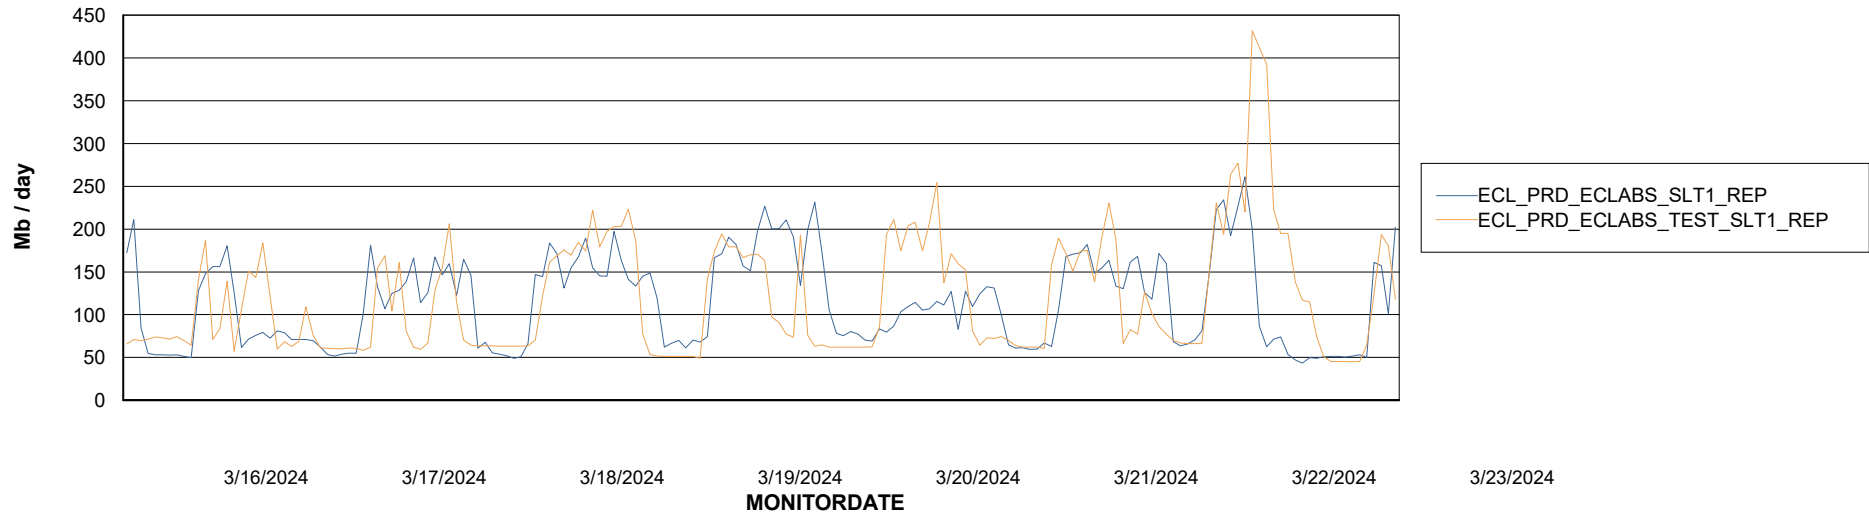

Avg memory used per ABS Server Service

Avg users per day per ABS server

Weekly SLA Customer Report

Customer ECL_Production
Database ID 156

ABSSolute Application ReportServer Services

Avg memory used per ReportServer Service