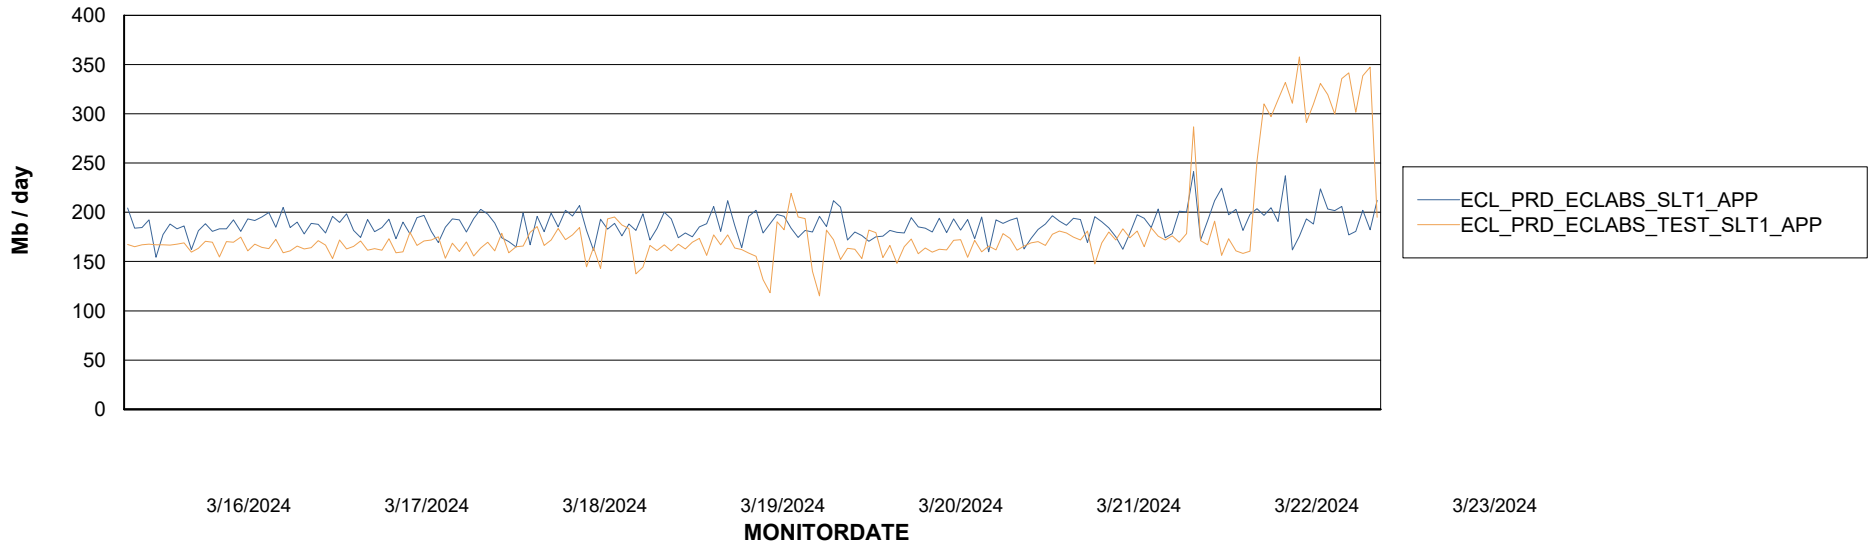

ABSolute Application Server Services

Avg memory used per ABS Server Service