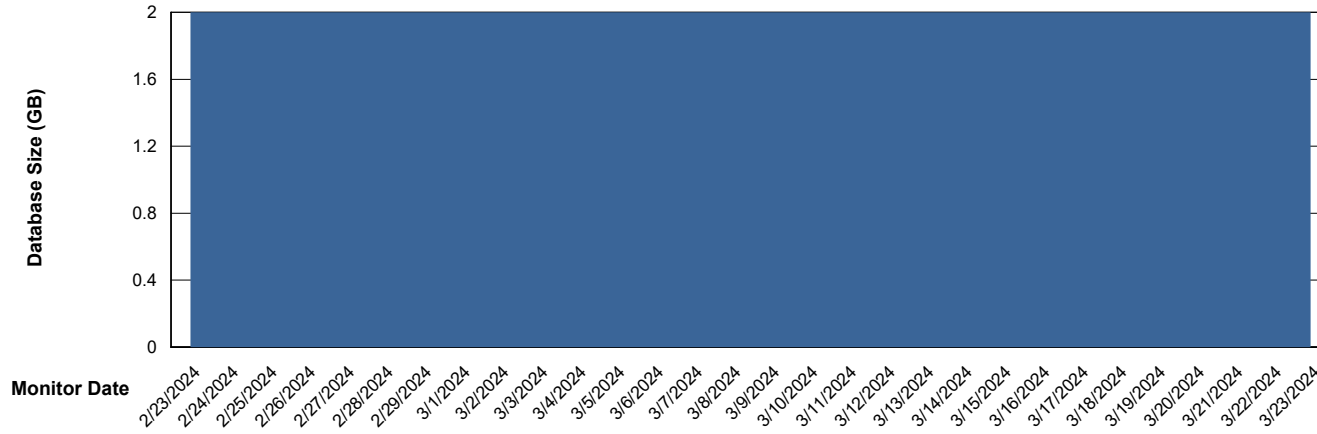

DATABASE SIZE DFD_PRD_S-S-ABSBI-V_ABS1

Database growth over last month