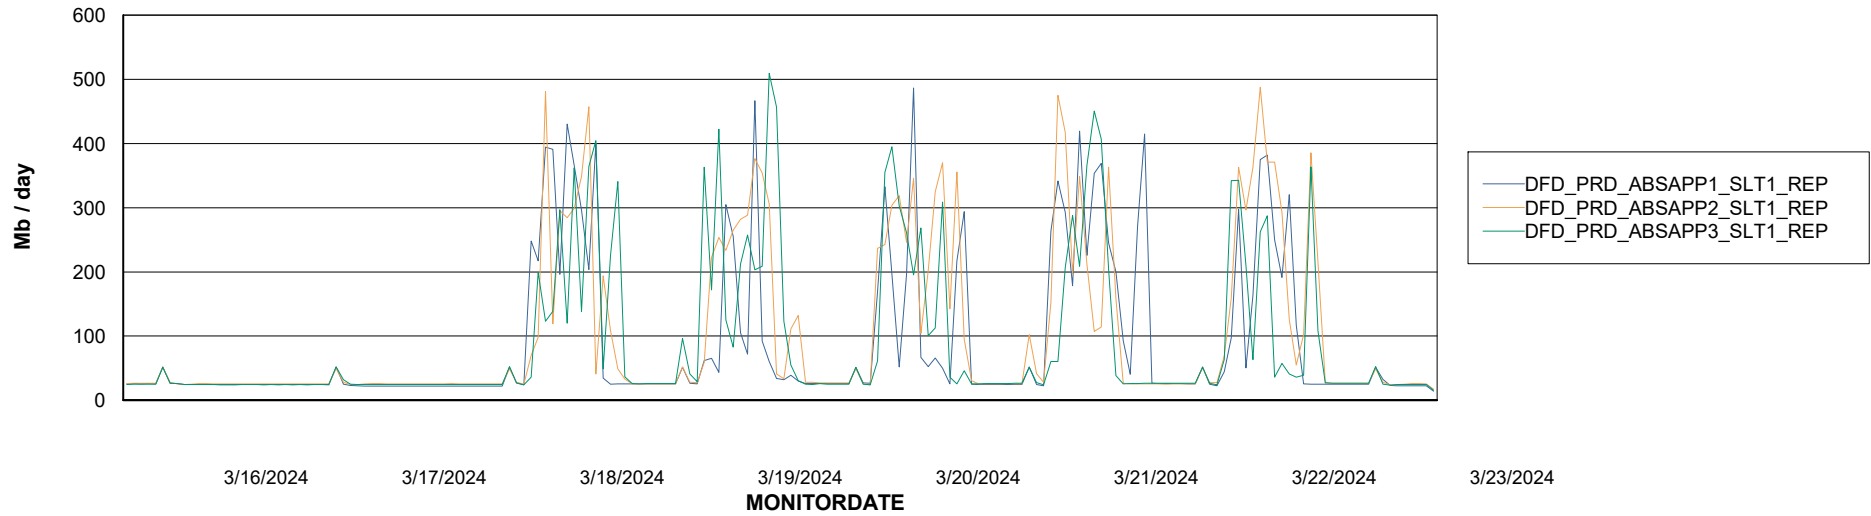

ABSSolute Application ReportServer Services

Avg memory used per ReportServer Service