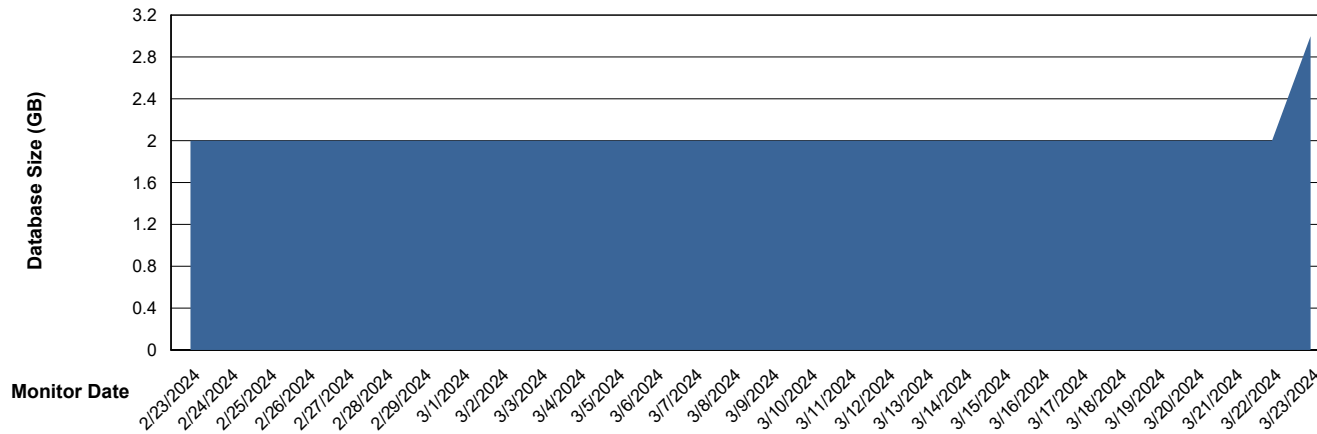

# Weekly SLA Customer Report

Customer DFD\_Production  
Database ID 39

DATABASE SIZE DFD\_PRD\_S-S-ABSBI-V\_ABS1

### Database growth over last month

DATABASE SIZE DFD\_PRD\_S-S-ORACLE01-F\_ABS1

### Database growth over last month