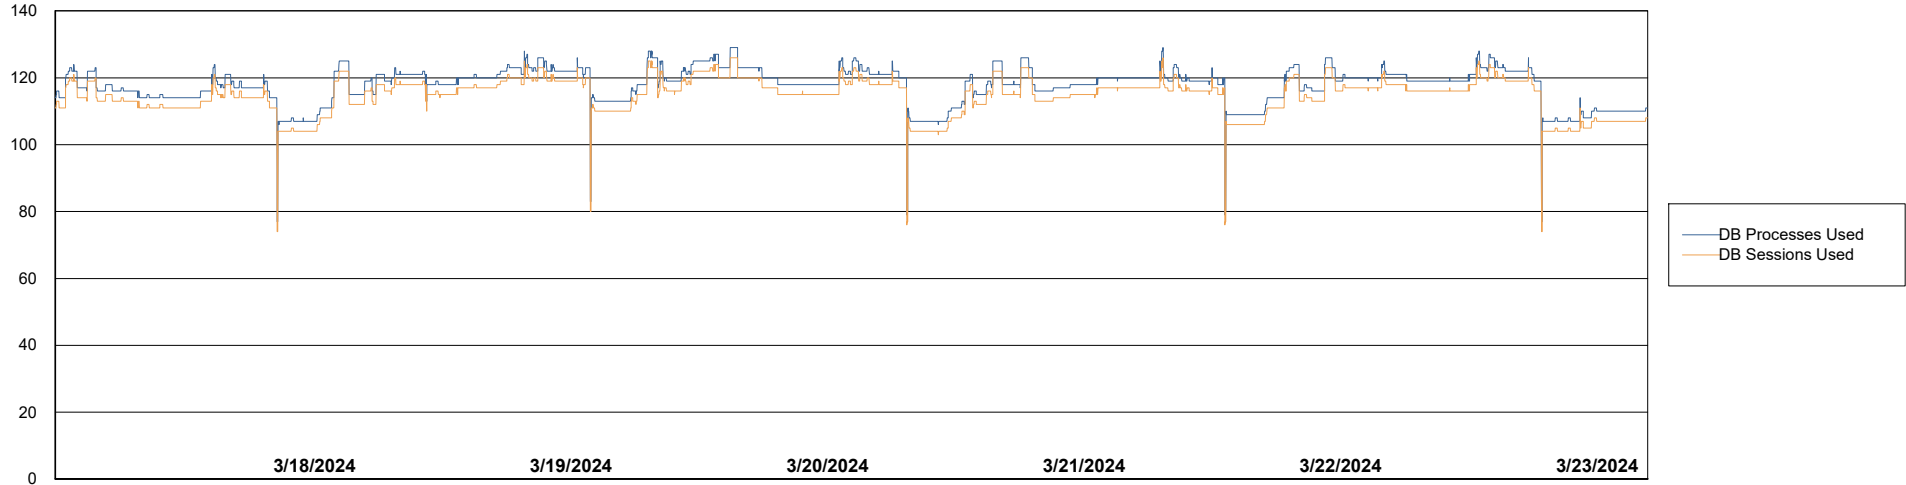

Database Performance DFD_PRD_S-S-ORACLE01-F_ABS1

DB Processes Max 4
DB Processes Max 600