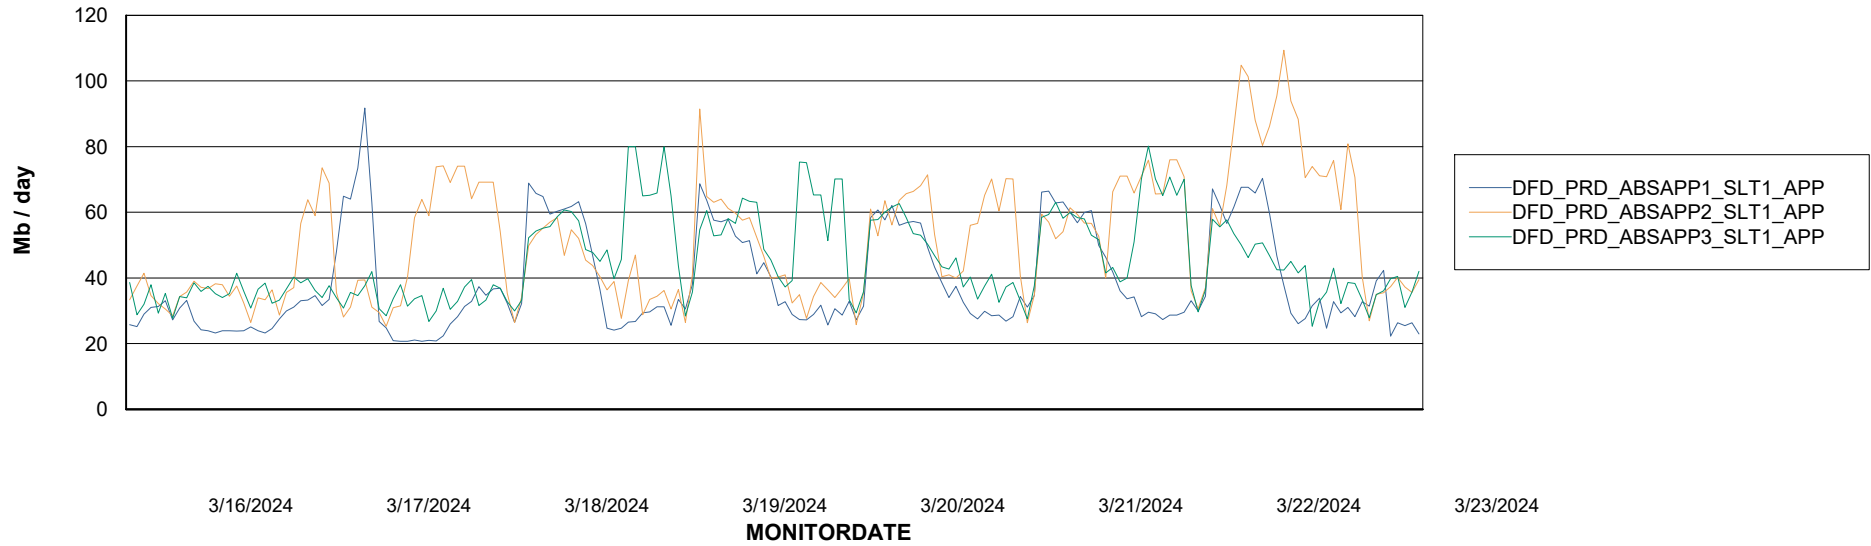

ABSSolute Application Server Services

Avg memory used per ABS Server Service