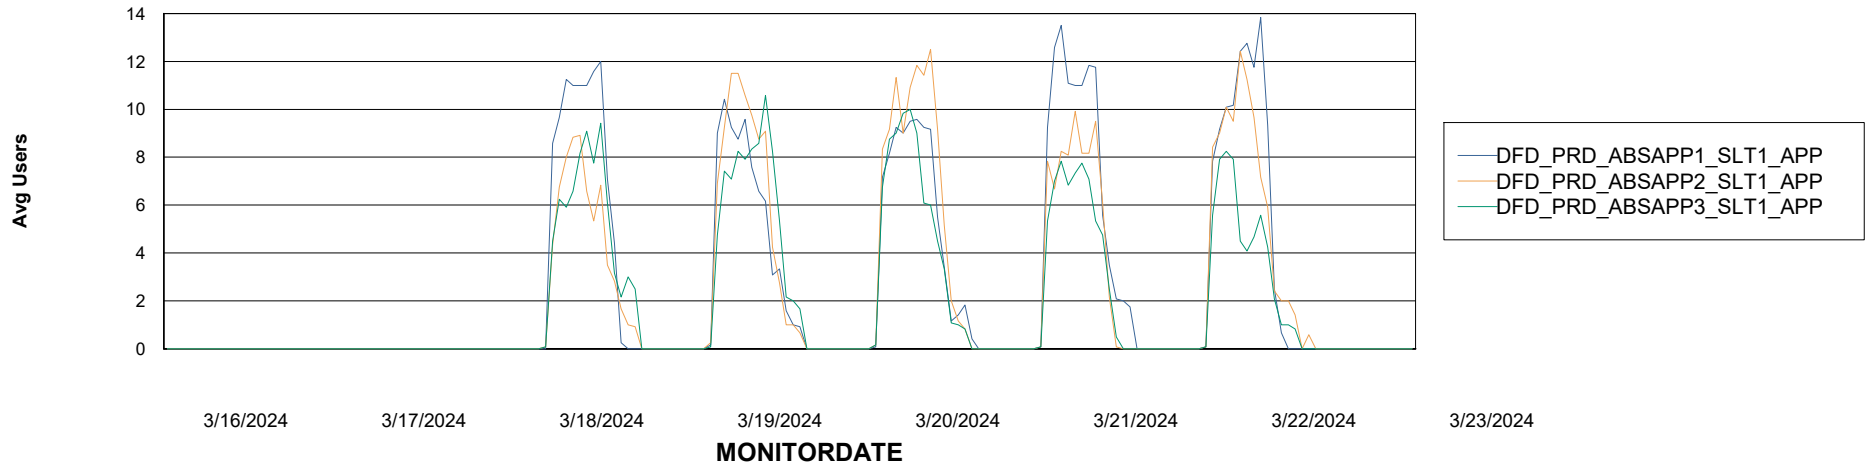

Avg users per day per ABS server