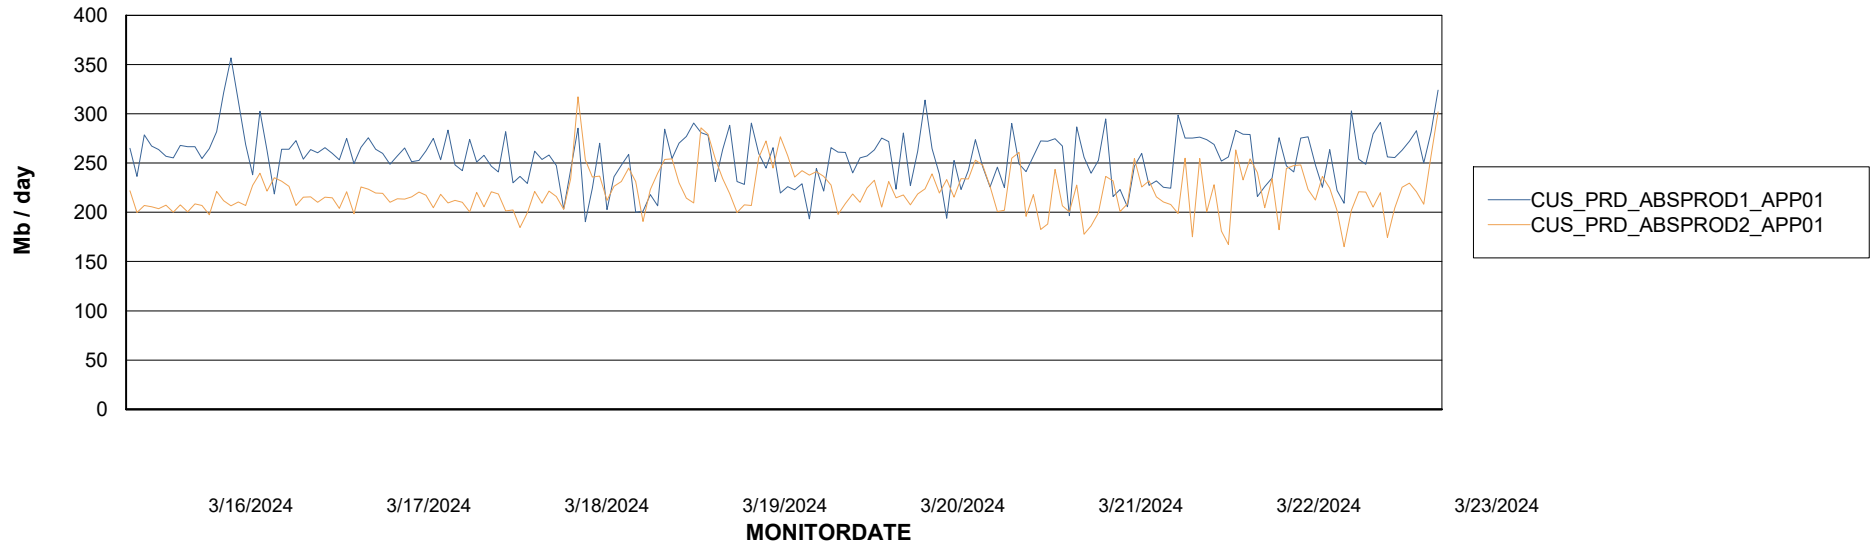

ABSSolute Application Server Services

Avg memory used per ABS Server Service