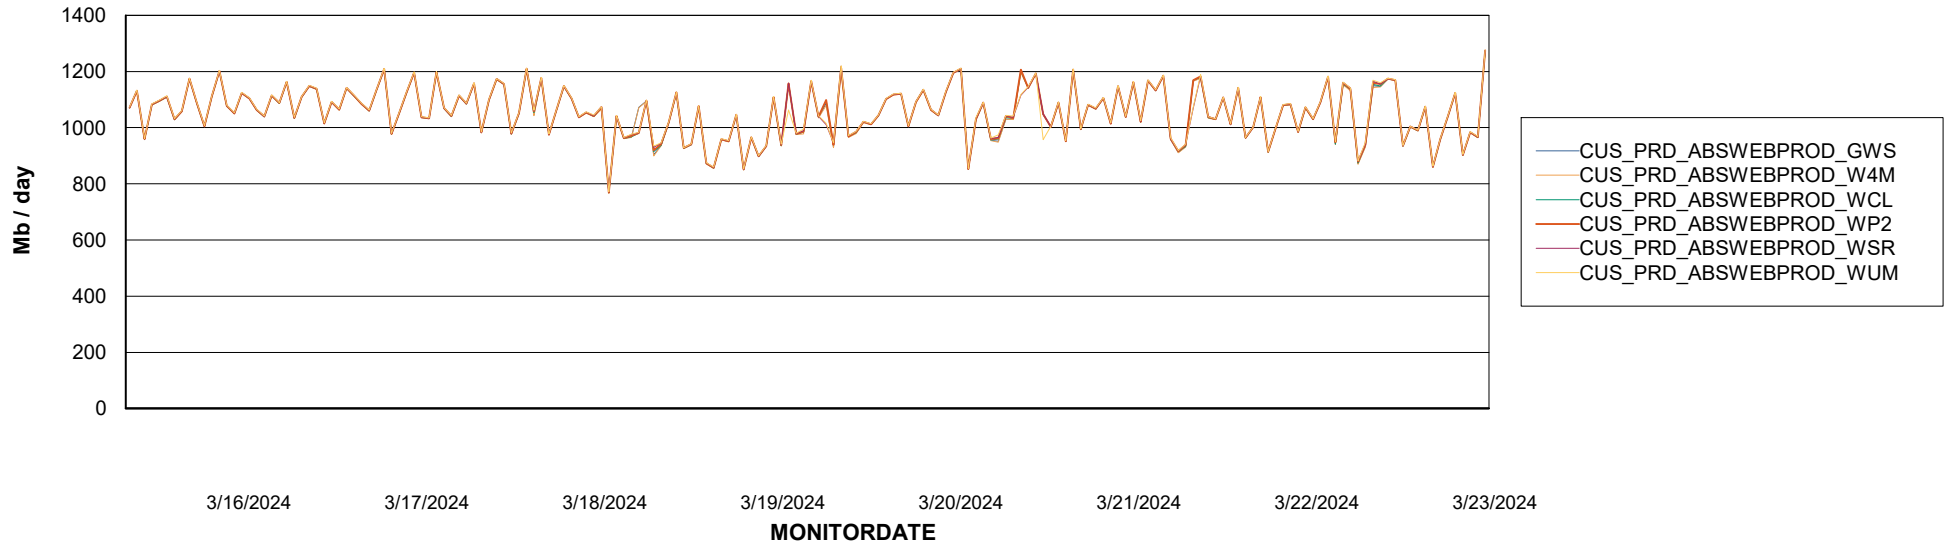

ABSSolute Web Component Services

Avg memory used per ABS Web component