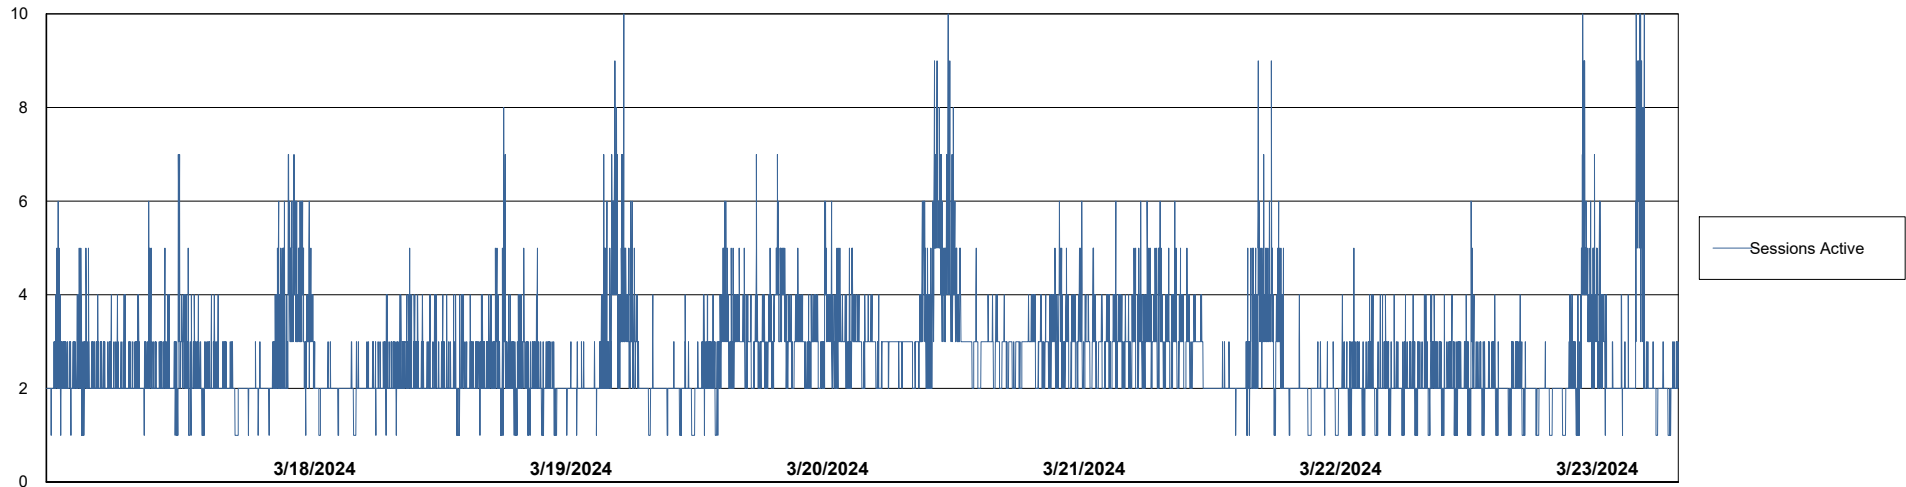

Database Performance CUS_PRD_ABSDB1_ABS1