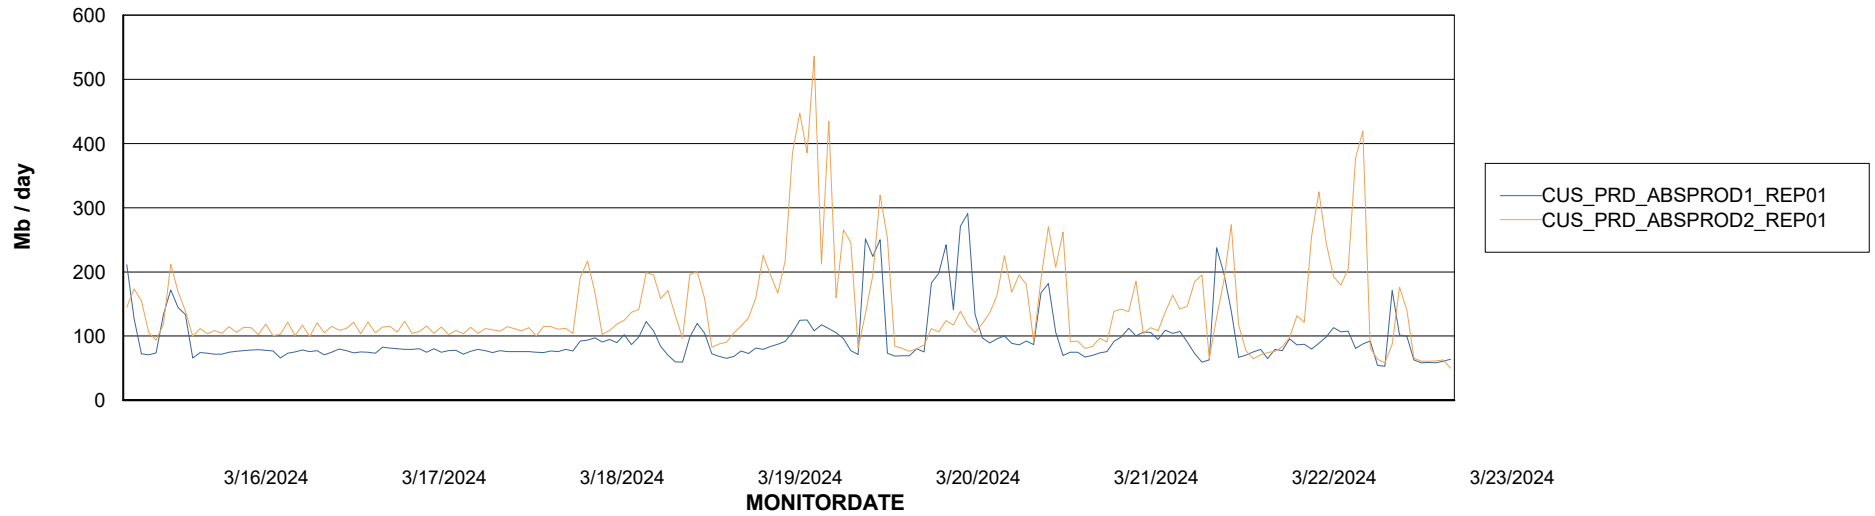

ABSSolute Application ReportServer Services

Avg memory used per ReportServer Service