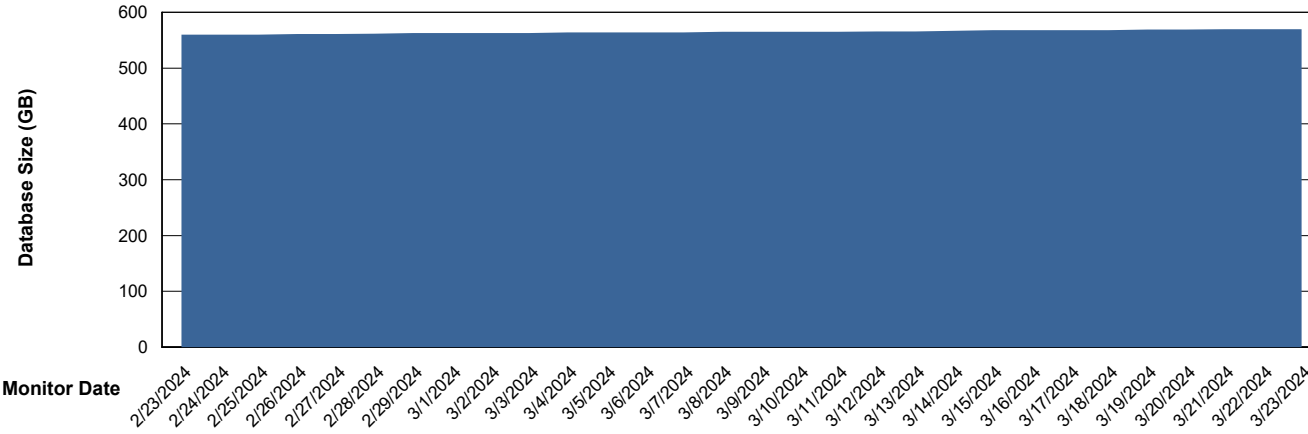

DATABASE SIZE CUS_PRD_ABSDB1_ABS1

Database growth over last month