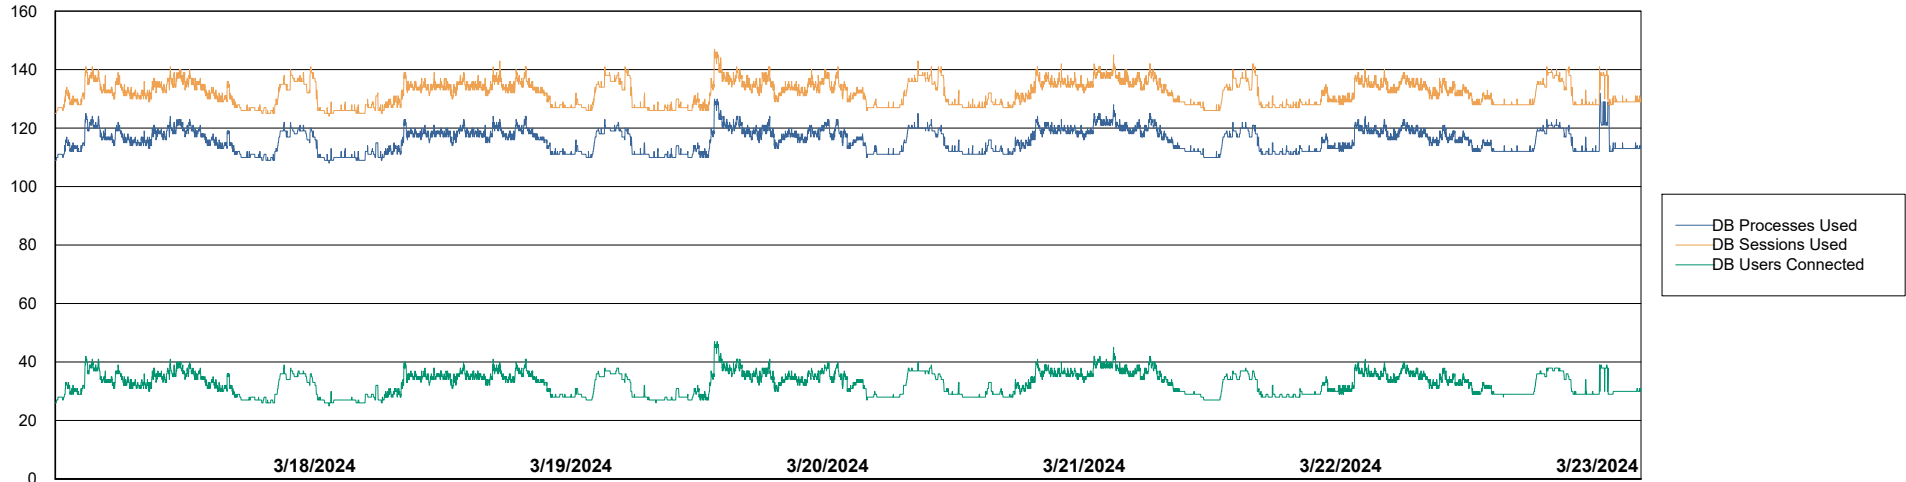

Database Performance CUS_PRD_ABSDB1_ABS1