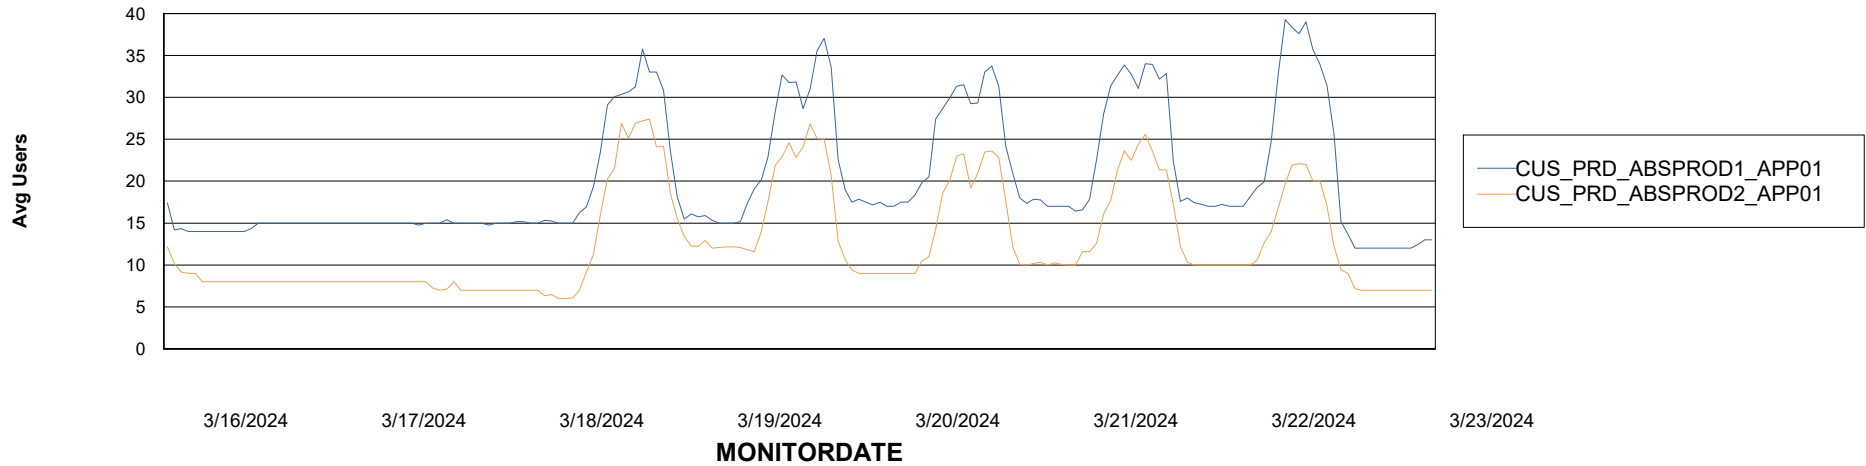

Avg users per day per ABS server