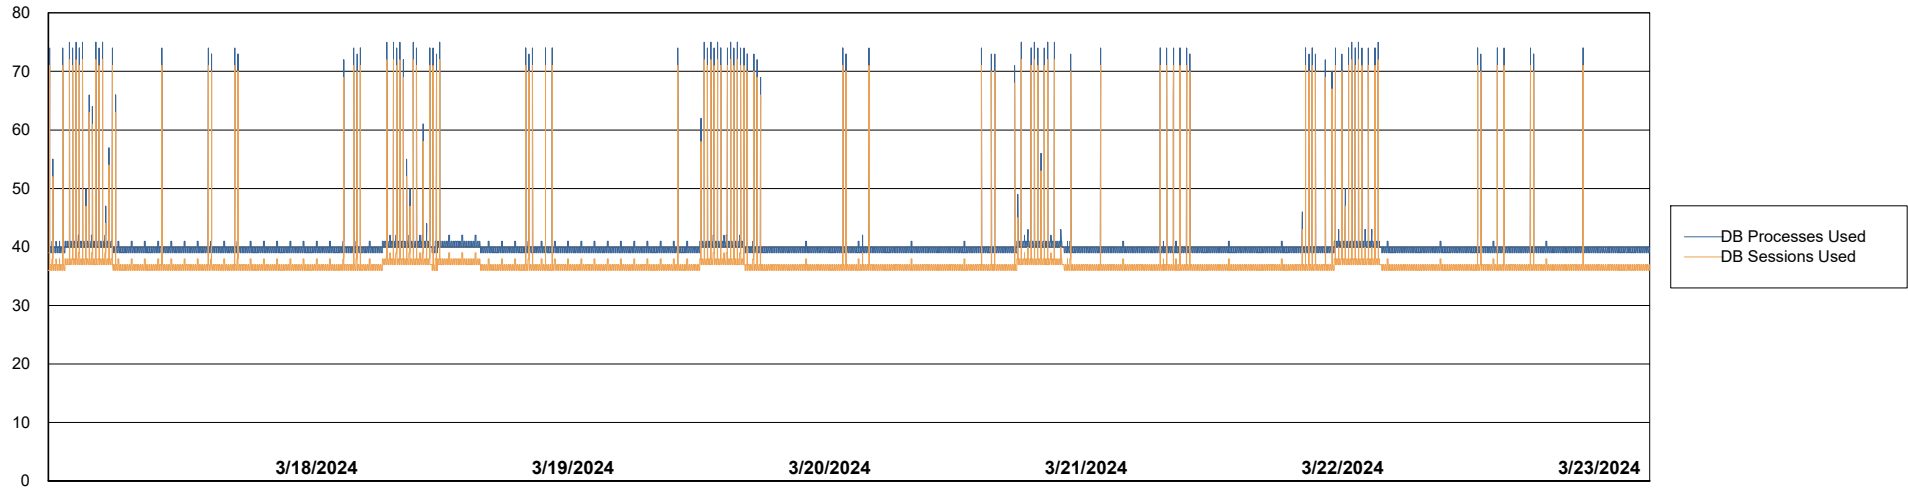

Database Performance CLO_PRD_CLO-ORA02_HSBABS1

DB Processes Max 1,000