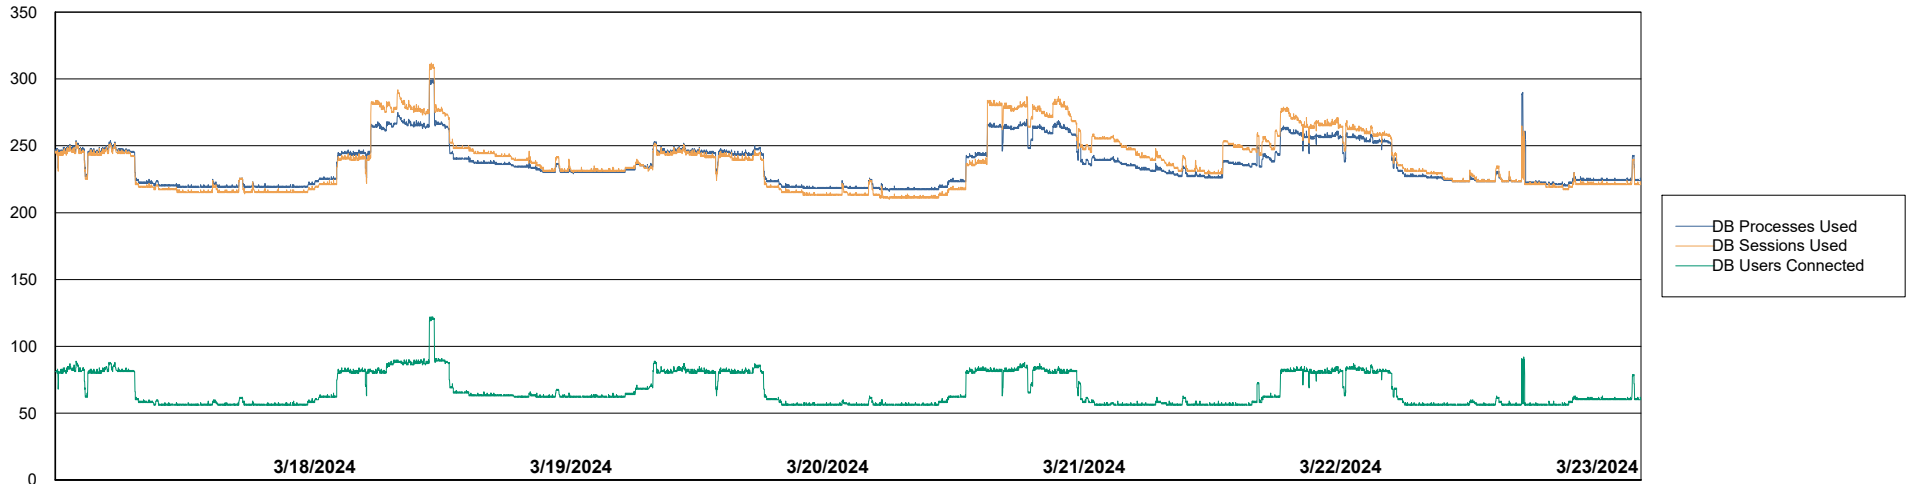

Database Performance CLO_PRD_CLO-ORA01_ABS1