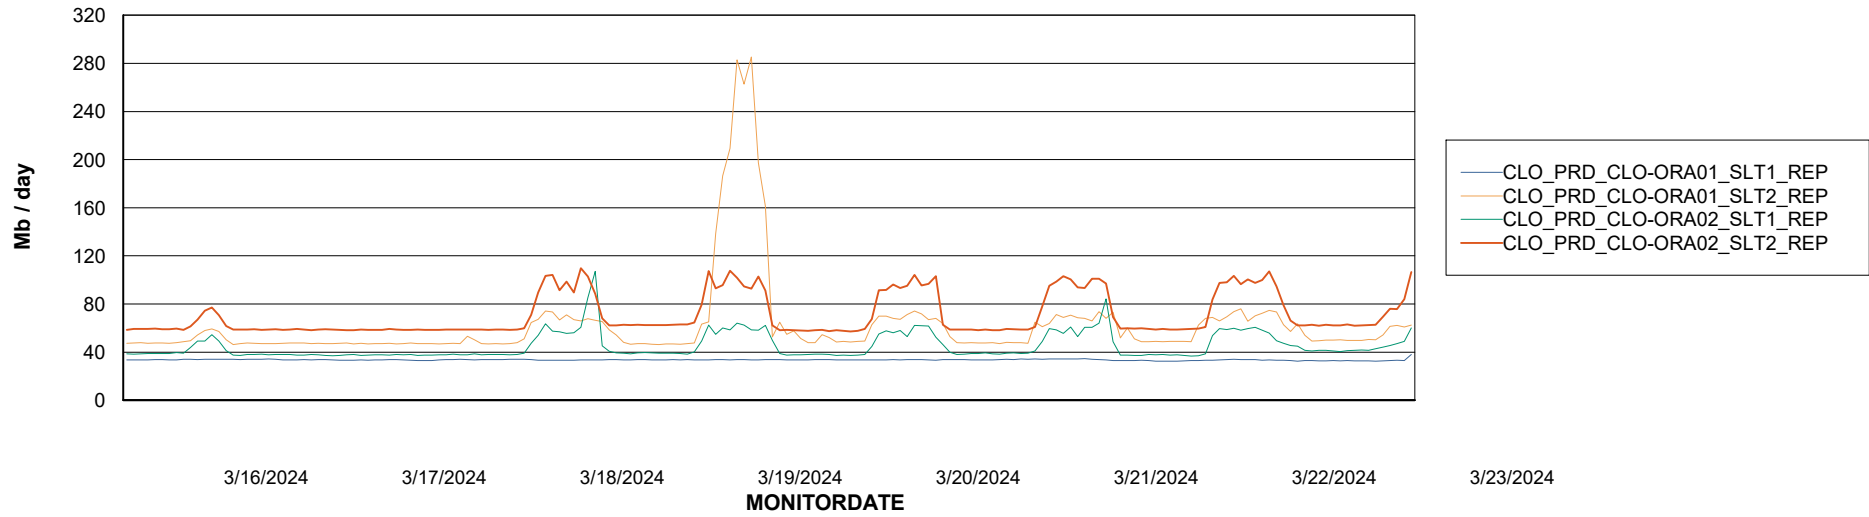

ABSSolute Application ReportServer Services

Avg memory used per ReportServer Service