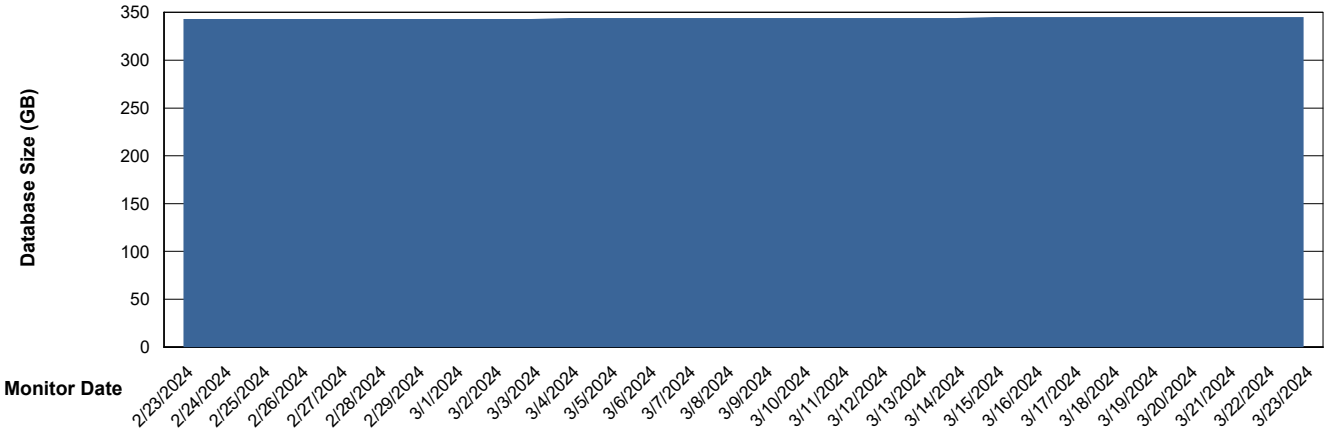

Database growth over last month

Database Tablespace CLO_PRD_CLO-ORA01_ABS1

Date	Tablespace Name	Filesize (Gb)	Usedsize (Gb)	Percentage free
3/23/2024	ABSDATA	110	91	17
	INDX	278	229	18
3/22/2024	ABSDATA	110	91	17
	INDX	278	229	18
3/21/2024	ABSDATA	110	91	17
	INDX	278	229	18
3/20/2024	ABSDATA	110	91	17
	INDX	278	229	18
3/19/2024	ABSDATA	110	91	17
	INDX	278	229	18
3/18/2024	ABSDATA	110	91	17
	INDX	278	228	18
3/17/2024	ABSDATA	110	91	17
	INDX	278	228	18