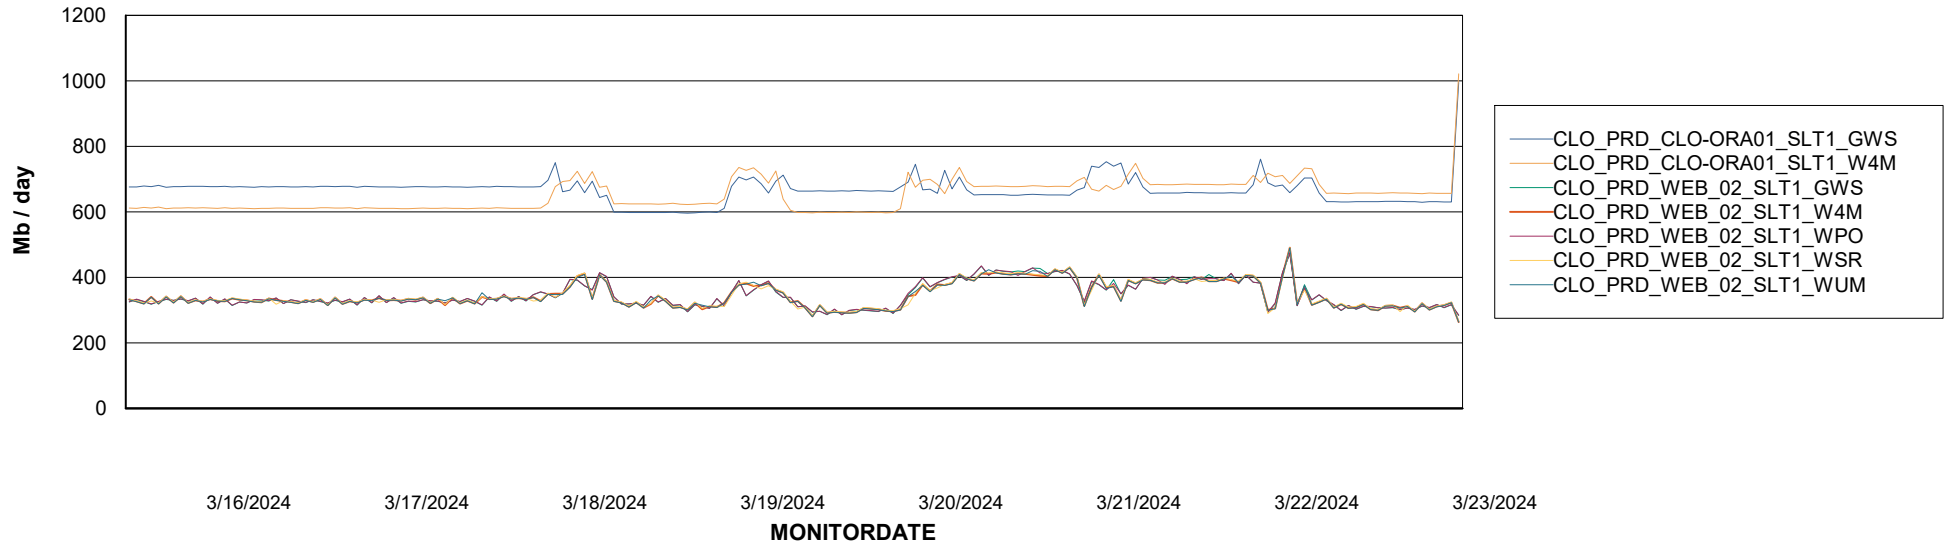

ABSSolute Web Component Services

Avg memory used per ABS Web component