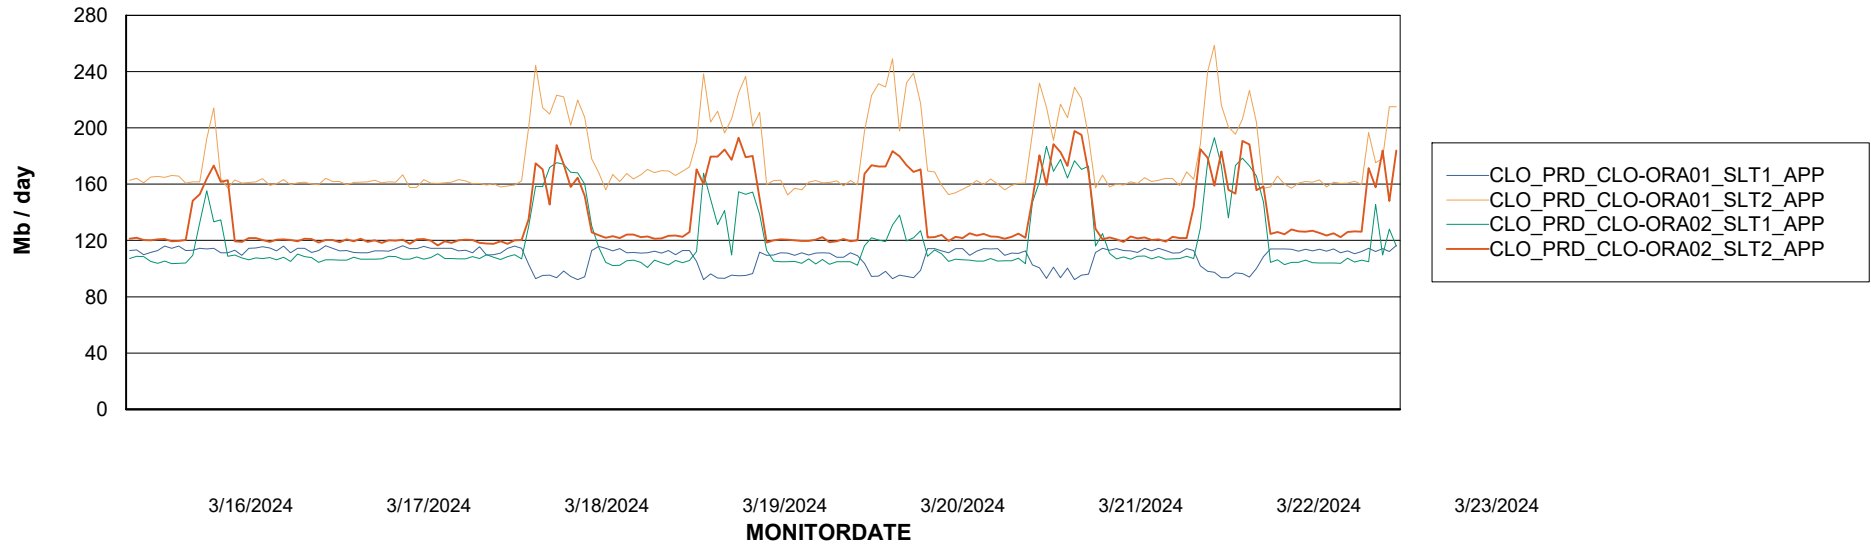

ABSSolute Application Server Services

Avg memory used per ABS Server Service