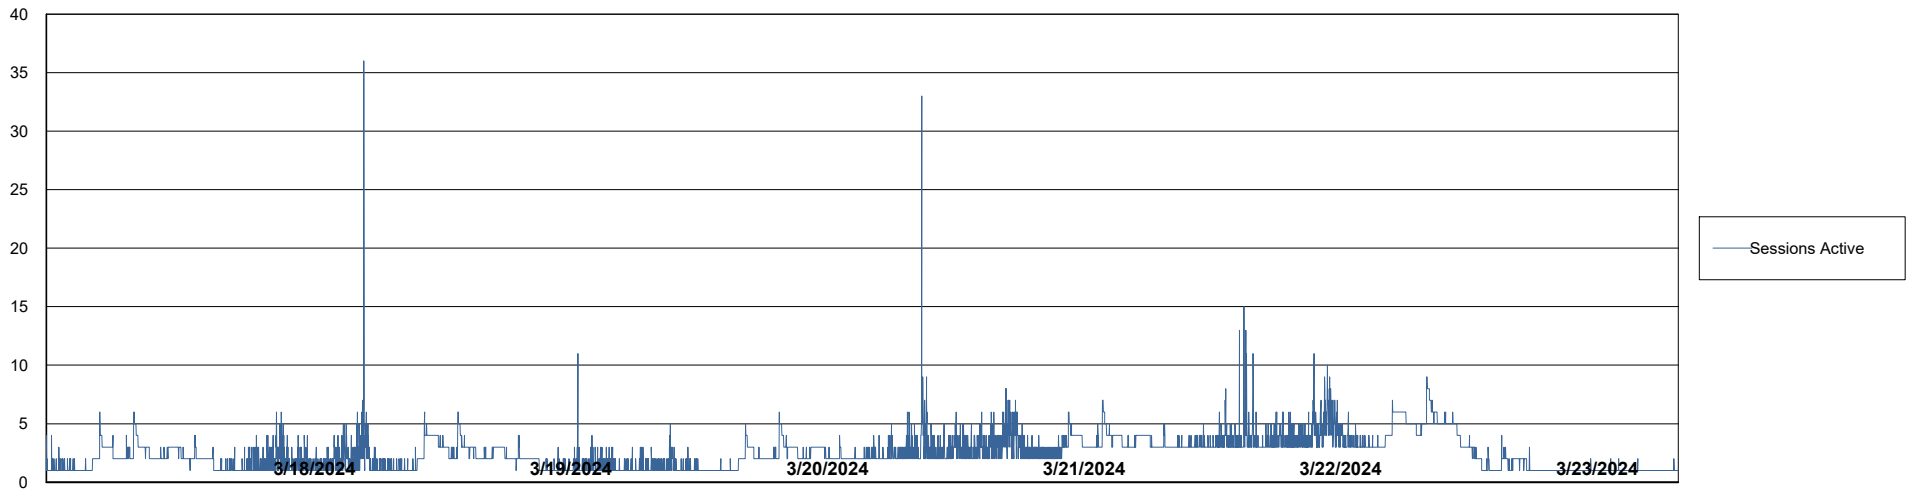

Weekly SLA Customer Report

Customer AUJ_Production
Database ID 185

Database Performance AUJ_BI2_DB

Weekly SLA Customer Report

Customer AUJ_Production
Database ID 185

Database Performance AUJ_DB2_Primary

Weekly SLA Customer Report