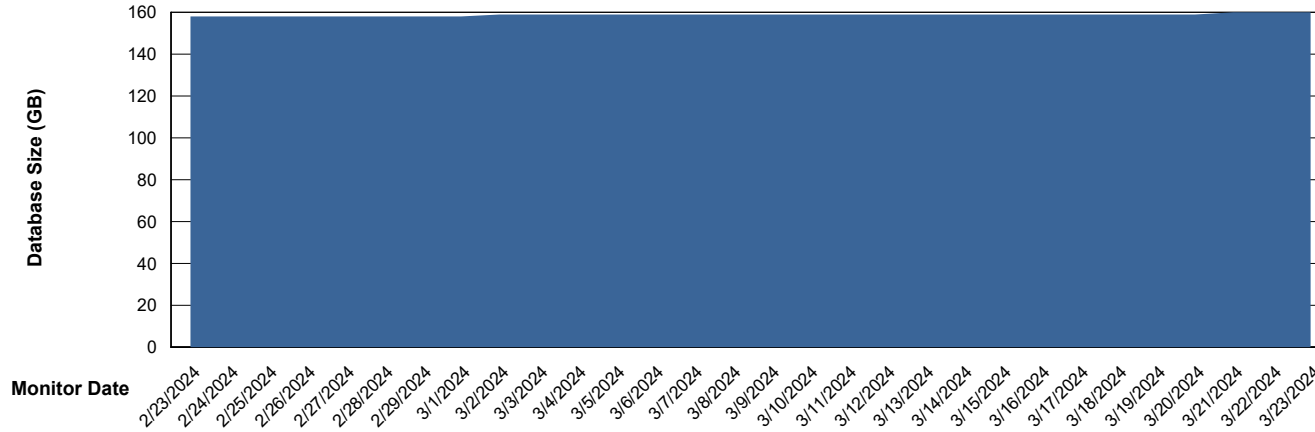

Weekly SLA Customer Report

Customer AUJ_Production
Database ID 185

Database Performance AUJ_BI2_DB

Weekly SLA Customer Report

Customer AUJ_Production
Database ID 185

Database Performance AUJ_DB2_Primary

Weekly SLA Customer Report

Customer AUJ_Production
Database ID 185

DATABASE SIZE AUJ_BI2_DB

Database growth over last month

DATABASE SIZE AUJ_DB2_Primary

Database growth over last month

Weekly SLA Customer Report

Customer AUJ_Production
Database ID 185