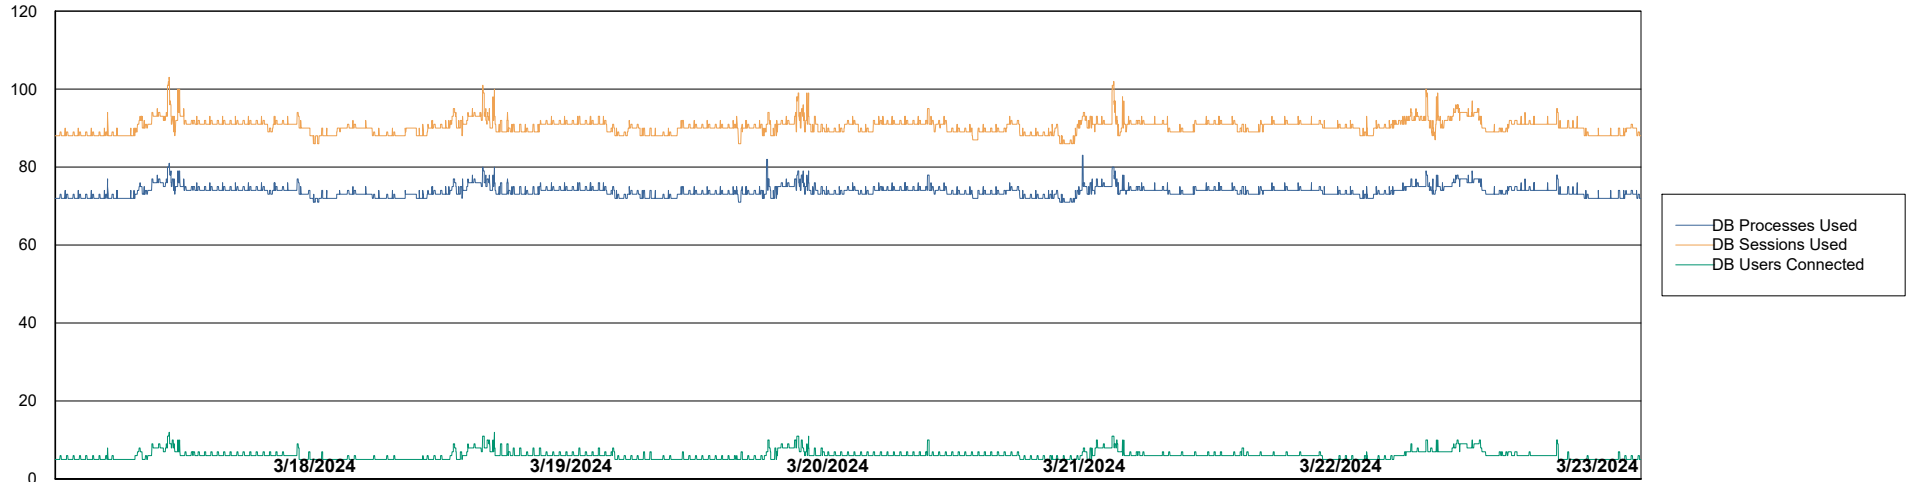

Weekly SLA Customer Report

Customer AUJ_Production
 Database ID 185

Harddisk Usage AUJ_PRD_PABSWEB1

| | Free disk space on / (%) | Total disk space on / (Gb) | Used disk space on / (Gb) | Free disk space on /abs (%) | Total disk space on /abs (Gb) | Used disk space on /abs (Gb) | Free disk space on /boot (%) | Total disk space on /boot (Gb) | Used disk space on /boot (Gb) | Free disk space on /tmp (%) |
|-----------|--------------------------|----------------------------|---------------------------|-----------------------------|-------------------------------|------------------------------|------------------------------|--------------------------------|-------------------------------|-----------------------------|
| 3/23/2024 | 78 | 40 | 9 | 99 | 60 | 1 | 66 | 1 | 0 | 99 |
| 3/22/2024 | 78 | 40 | 9 | 99 | 60 | 1 | 66 | 1 | 0 | 99 |
| 3/21/2024 | 78 | 40 | 9 | 99 | 60 | 1 | 66 | 1 | 0 | 99 |
| 3/20/2024 | 78 | 40 | 9 | 99 | 60 | 1 | 66 | 1 | 0 | 99 |
| 3/19/2024 | 78 | 40 | 9 | 99 | 60 | 1 | 66 | 1 | 0 | 99 |
| 3/18/2024 | 78 | 40 | 9 | 99 | 60 | 1 | 66 | 1 | 0 | 99 |
| 3/17/2024 | 78 | 40 | 9 | 99 | 60 | 1 | 66 | 1 | 0 | 99 |

Weekly SLA Customer Report

Customer AUJ_Production
Database ID 185

Database Performance AUJ_BI2_DB

Weekly SLA Customer Report

Customer AUJ_Production
Database ID 185

Database Performance AUJ_DB2_Primary

Weekly SLA Customer Report