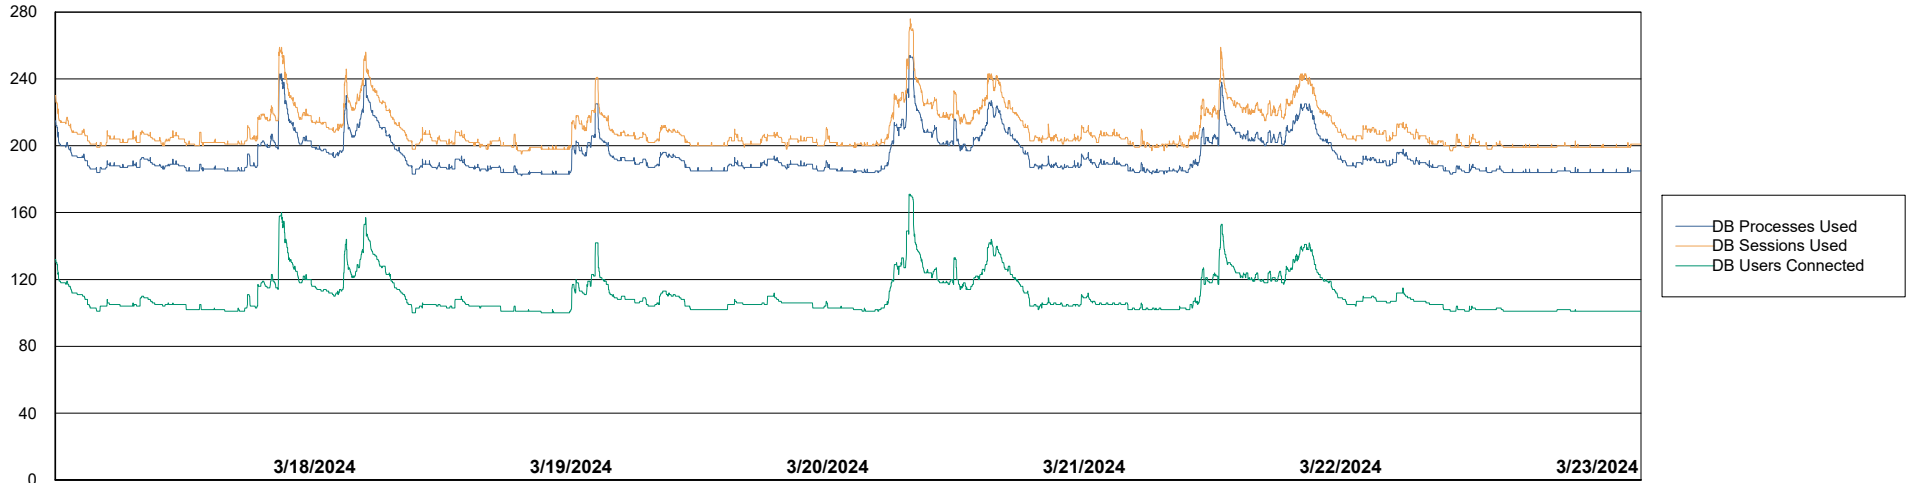

Weekly SLA Customer Report

Customer AUJ_Production
Database ID 185

Database Performance AUJ_BI2_DB

Weekly SLA Customer Report

Customer AUJ_Production
Database ID 185

Database Performance AUJ_DB2_Primary

Weekly SLA Customer Report