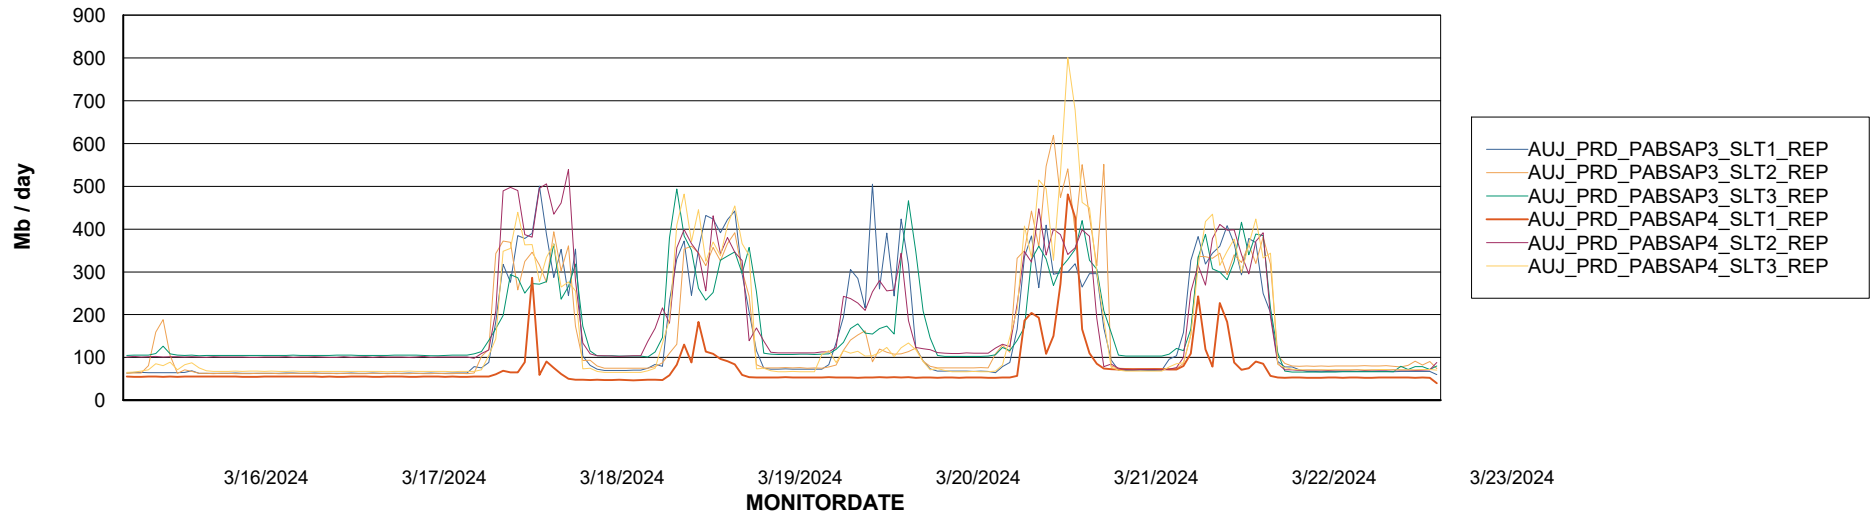

ABSSolute Application ReportServer Services

Avg memory used per ReportServer Service