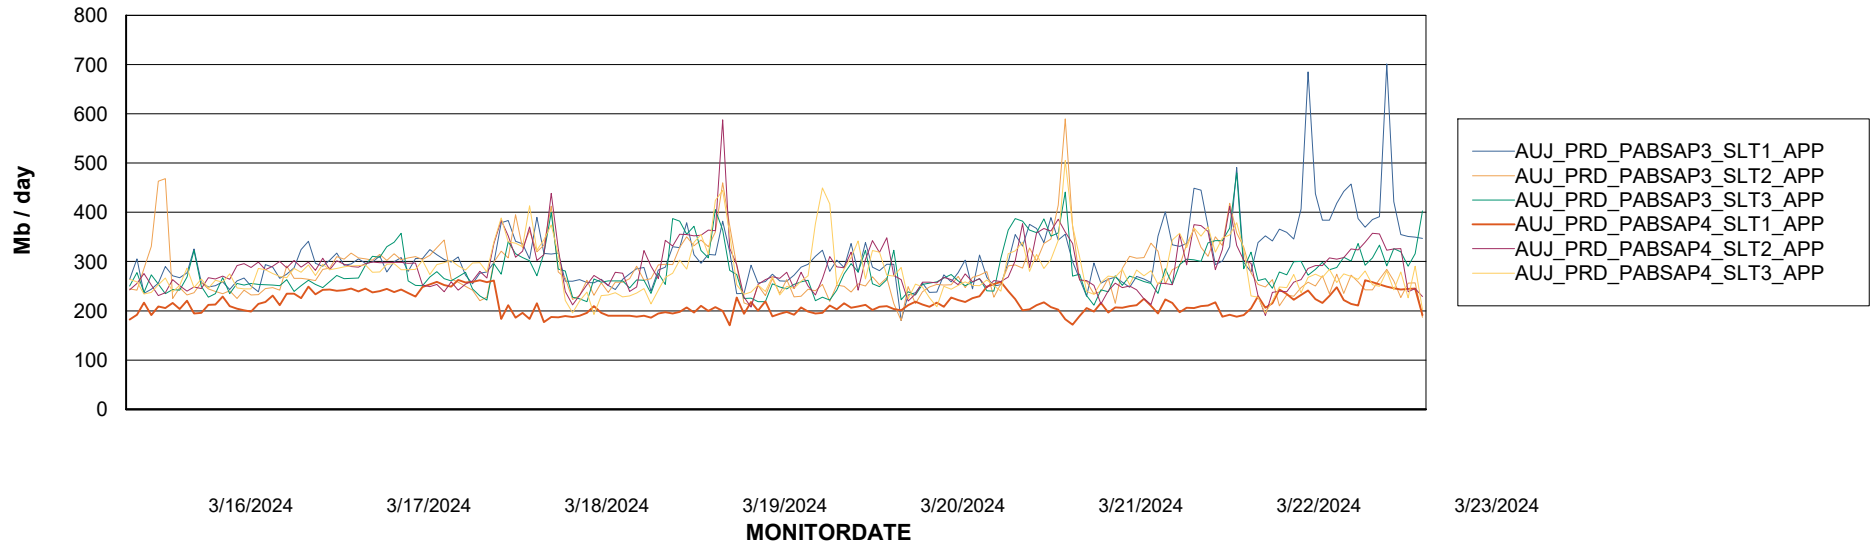

ABSSolute Application Server Services

Avg memory used per ABS Server Service