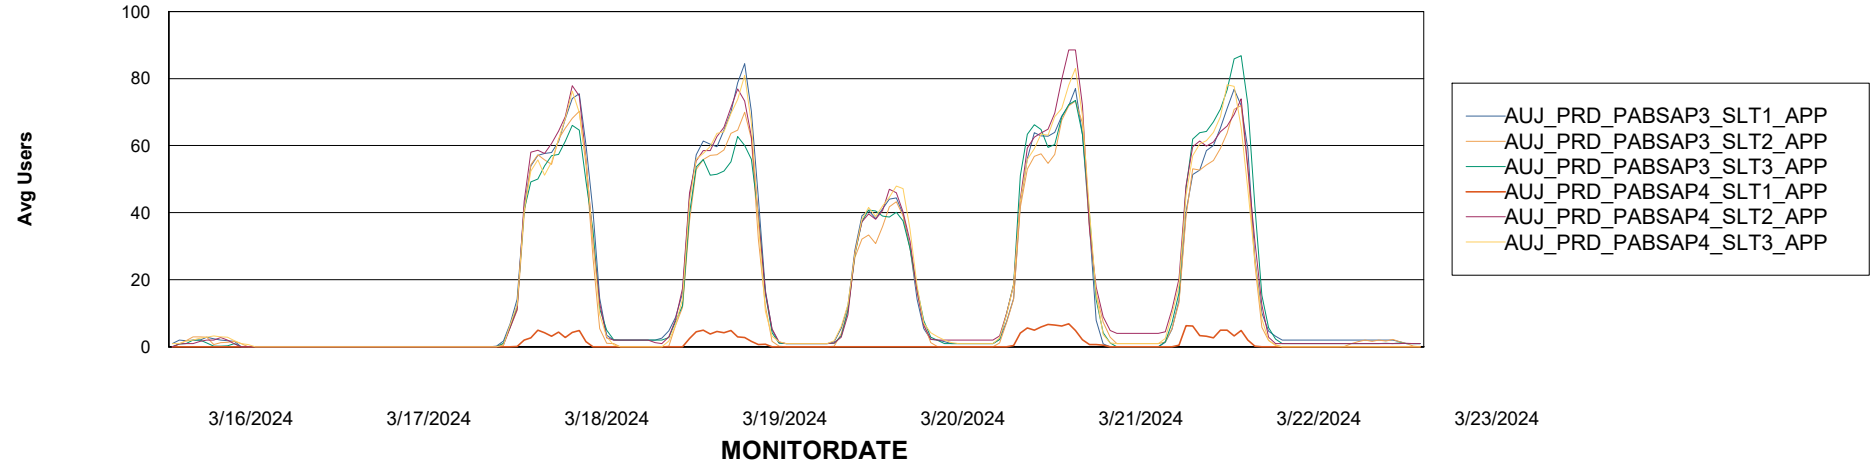

Weekly SLA Customer Report

Customer AUJ_Production
Database ID 185

ABSSolute Application Server Services

Avg memory used per ABS Server Service

Avg users per day per ABS server

Weekly SLA Customer Report

Customer AUJ_Production
Database ID 185