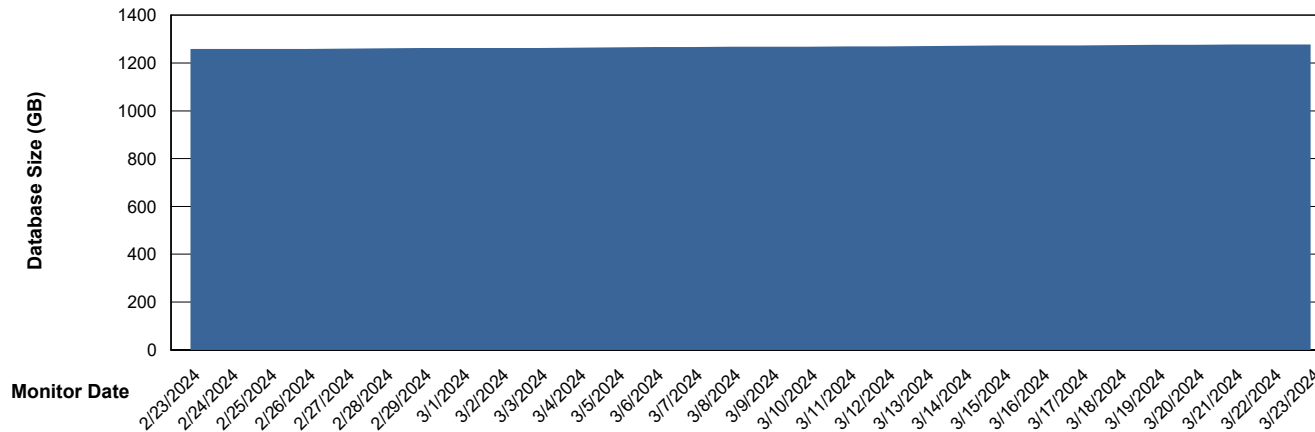

Customer AUJ_Production
Database ID 185

DATABASE SIZE AUJ_BI2_DB

Database growth over last month

DATABASE SIZE AUJ_DB2_Primary

Database growth over last month

Weekly SLA Customer Report

Customer AUJ_Production
Database ID 185

Database Tablespace AUJ_BI2_DB

| Date | Tablespace Name | Filesize (Gb) | Usedsize (Gb) | Percentage free |
|-----------|-----------------|---------------|---------------|-----------------|
| 3/23/2024 | ABSDATA | 200 | 132 | 34 |
| | INDX | 80 | 25 | 69 |
| 3/22/2024 | ABSDATA | 200 | 132 | 34 |
| | INDX | 80 | 25 | 69 |
| 3/21/2024 | ABSDATA | 200 | 132 | 34 |
| | INDX | 80 | 25 | 69 |
| 3/20/2024 | ABSDATA | 200 | 132 | 34 |
| | INDX | 80 | 25 | 69 |
| 3/19/2024 | ABSDATA | 200 | 132 | 34 |
| | INDX | 80 | 25 | 69 |
| 3/18/2024 | ABSDATA | 200 | 132 | 34 |
| | INDX | 80 | 25 | 69 |
| 3/17/2024 | ABSDATA | 200 | 132 | 34 |
| | INDX | 80 | 24 | 69 |