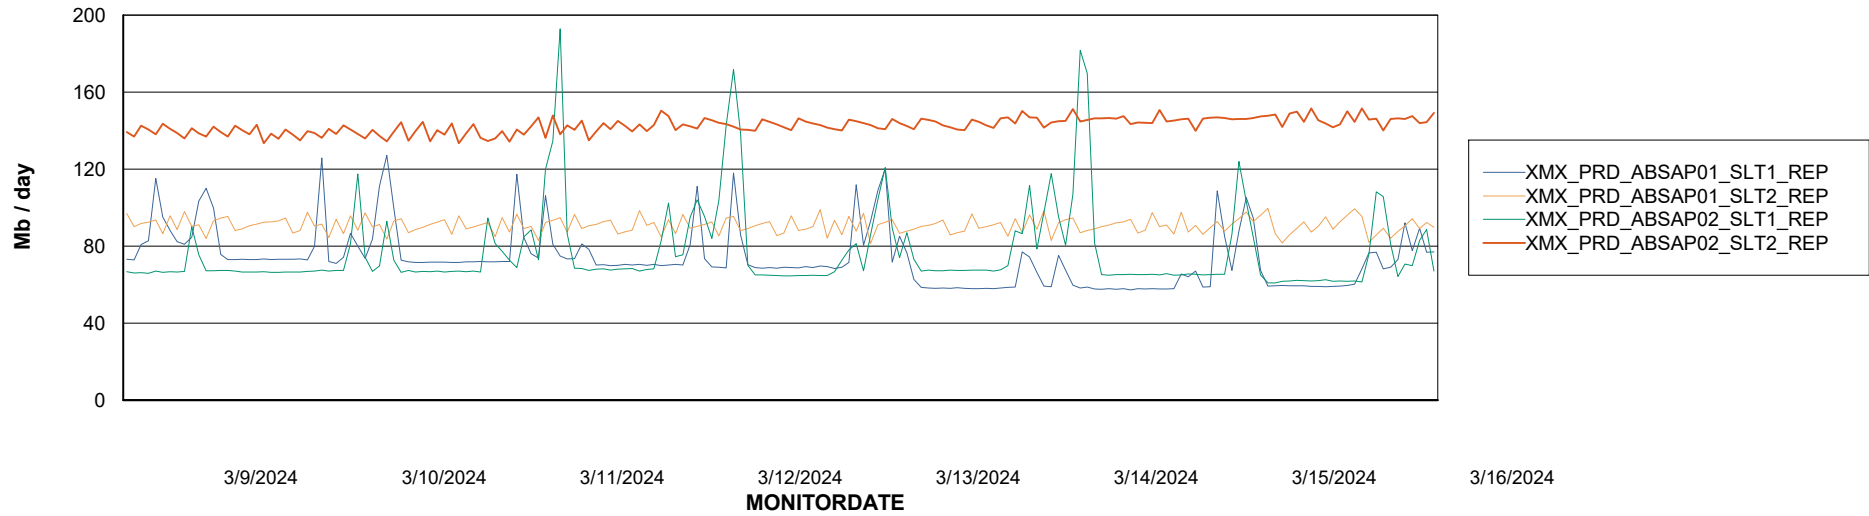

ABSSolute Application ReportServer Services

Avg memory used per ReportServer Service