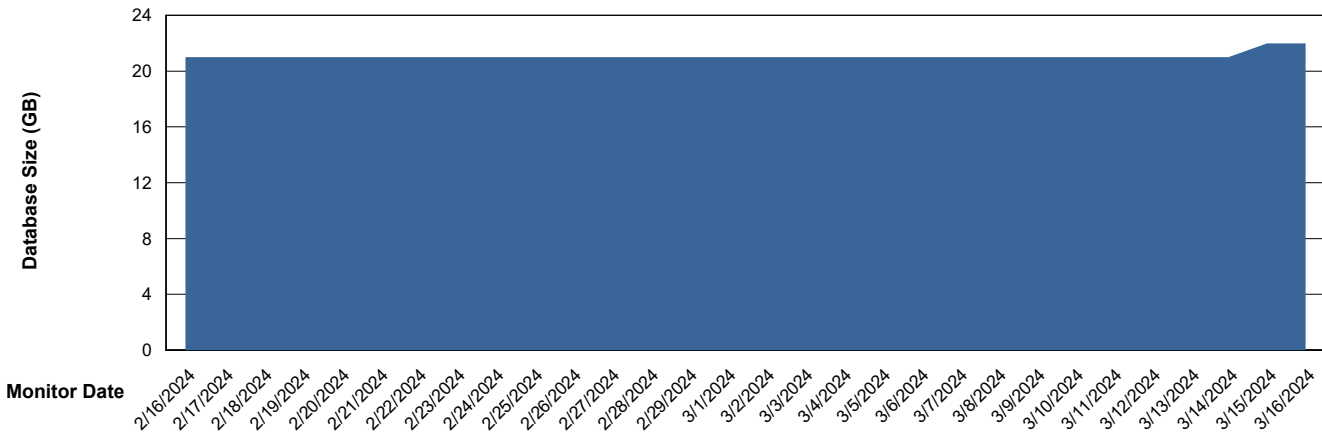

Weekly SLA Customer Report

Customer XMX Production (24/7)
Database ID 146

Database Performance XMX_PROD_ABSDB01_PRDB_ABS1

Weekly SLA Customer Report

Customer XMX Production (24/7)
Database ID 146

Database Performance XMX_PROD_ABSDB02_SBDB_HSBABS1

DB Processes Max 4
DB Processes Max 1,000
DB Processes Max 0

Weekly SLA Customer Report

Customer XMX Production (24/7)
 Database ID 146

DATABASE SIZE XMX_PROD_ABSDB01_PRDB_ABS1

Database growth over last month

Database Tablespace XMX_PROD_ABSDB01_PRDB_ABS1

Date	Tablespace Name	Filesize (Gb)	Usedsize (Gb)	Percentage free
3/16/2024	ABSDATA	8	6	31
	INDX	8	0	100
3/15/2024	ABSDATA	8	6	31
	INDX	8	0	100
3/14/2024	ABSDATA	8	6	31
	INDX	8	0	100
3/13/2024	ABSDATA	8	5	31
	INDX	8	0	100
3/12/2024	ABSDATA	8	5	32
	INDX	8	0	100
3/11/2024	ABSDATA	8	5	32
	INDX	8	0	100
3/10/2024	ABSDATA	8	5	32
	INDX	8	0	100

Weekly SLA Customer Report

Customer XMX Production (24/7)
Database ID 146

Standby Database Health XMX Production (24/7)

Recovery lag for last 7 days

Weekly SLA Customer Report

Customer XMX Production (24/7)
Database ID 146