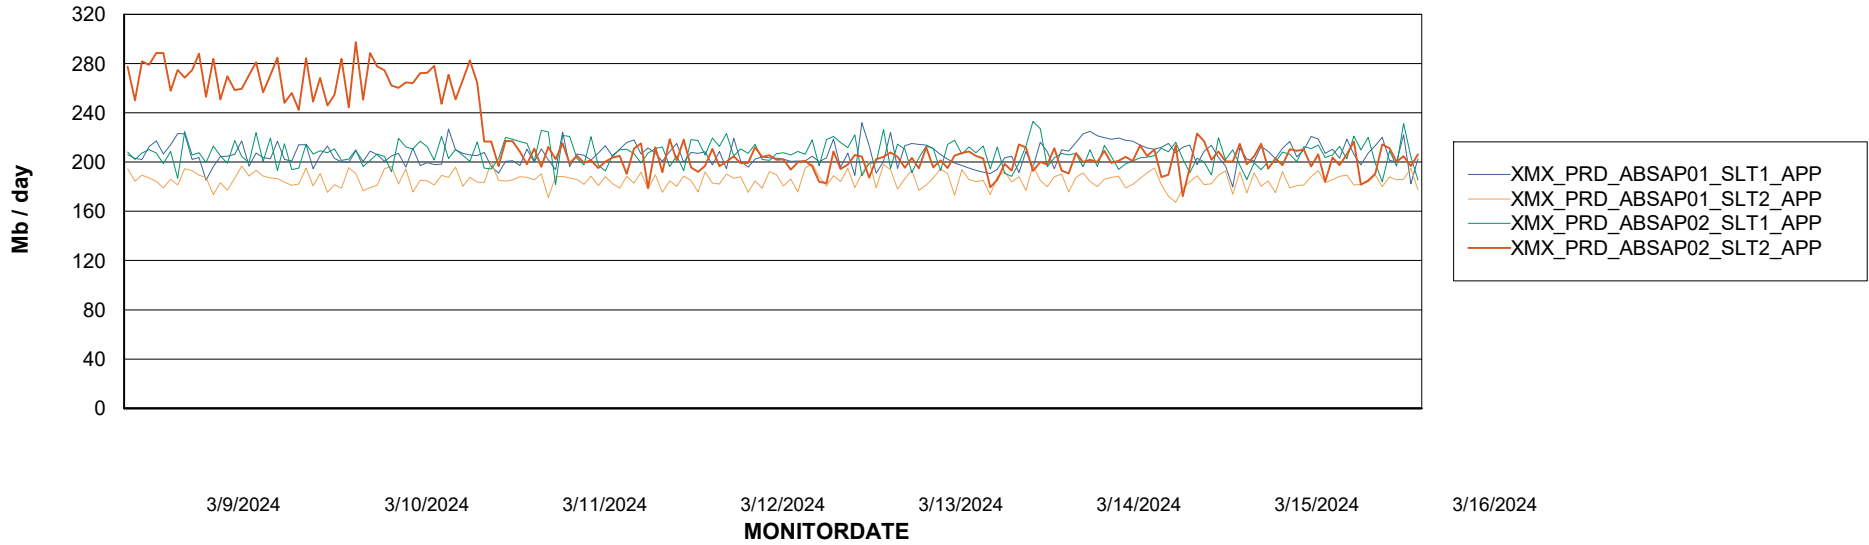

ABSSolute Application Server Services

Avg memory used per ABS Server Service