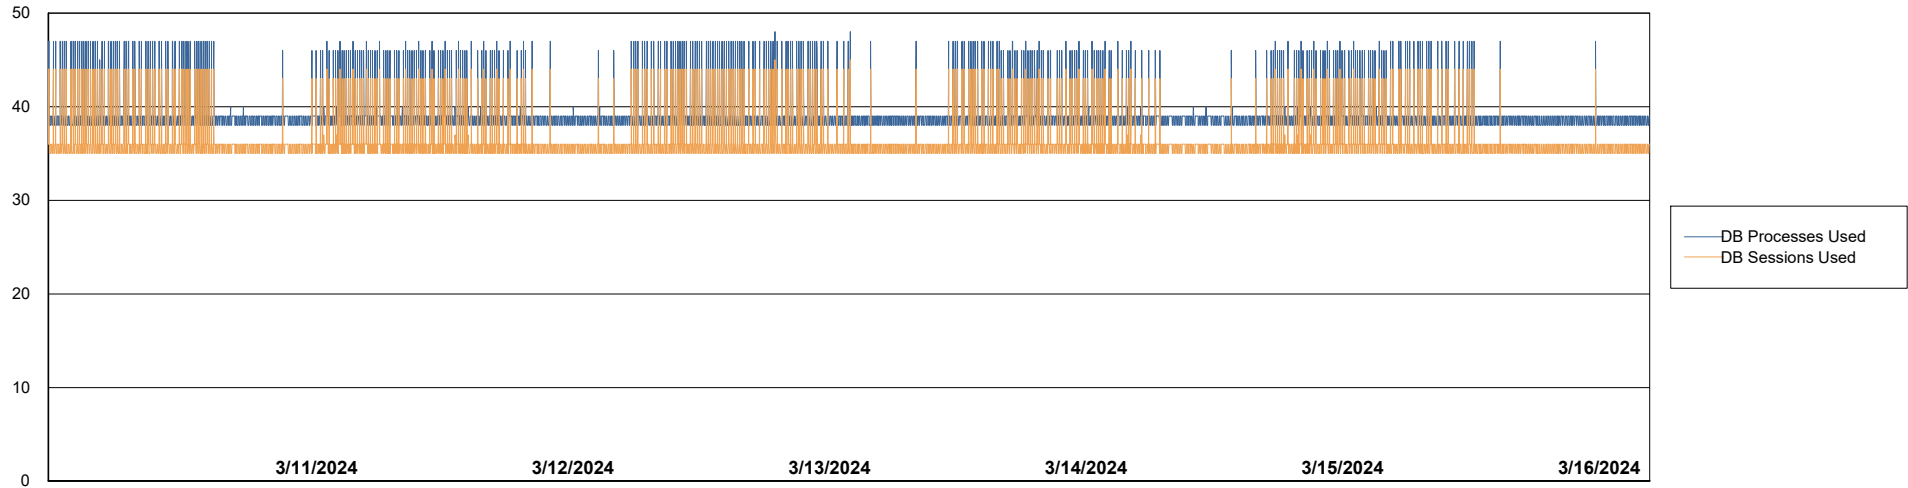

Database Performance VOS_PRD_ABSORA2-2022_HSBABS1

DB Processes Max 1,000