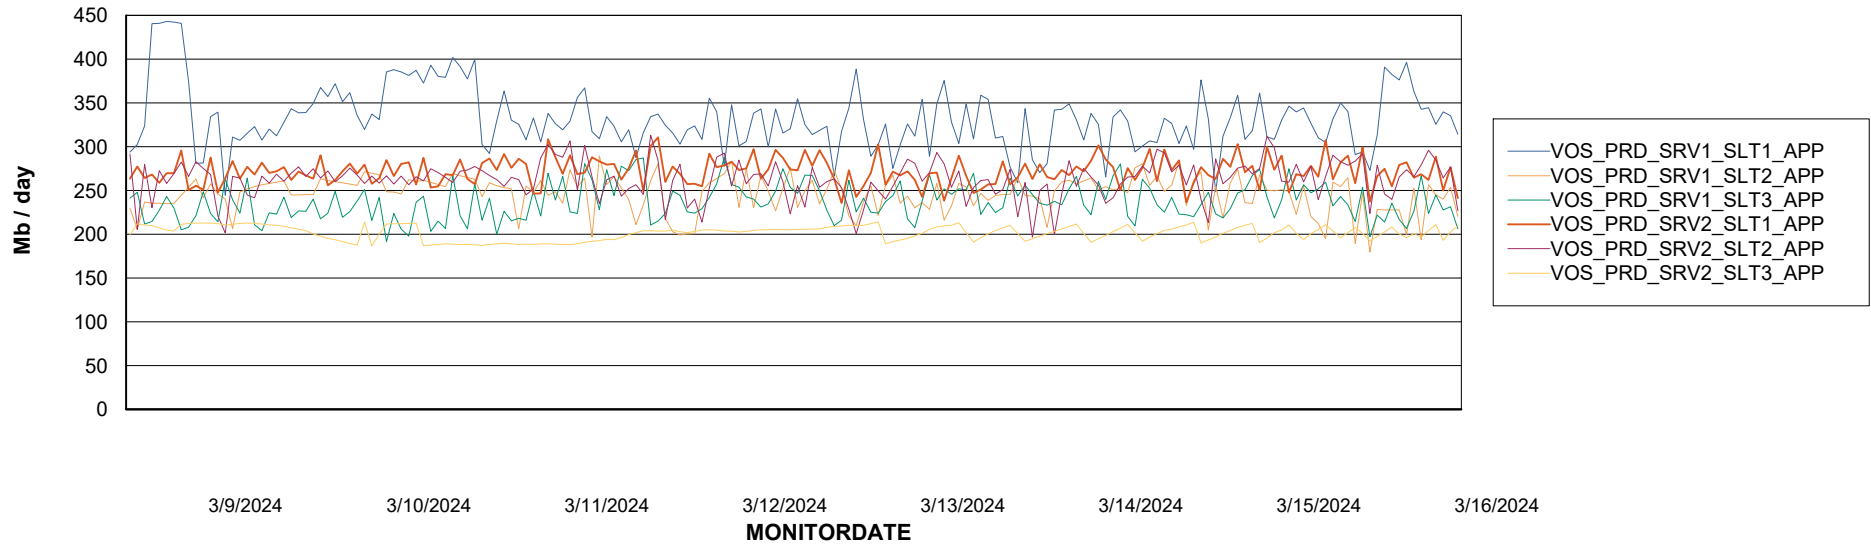

ABSSolute Application Server Services

Avg memory used per ABS Server Service