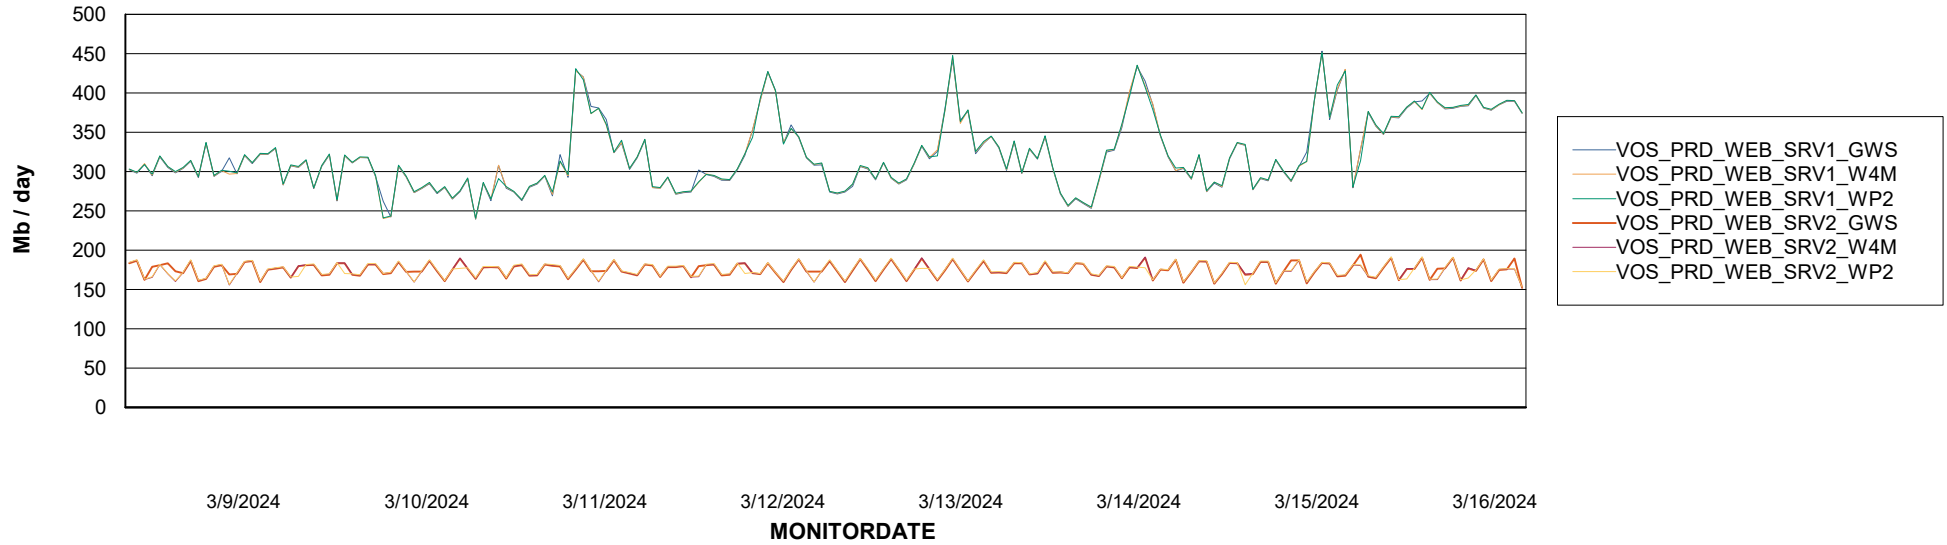

ABSSolute Application ReportServer Services

Avg memory used per ReportServer Service

Weekly SLA Customer Report

Customer VOS_Production
Database ID 143

ABSSolute Web Component Services

Avg memory used per ABS Web component