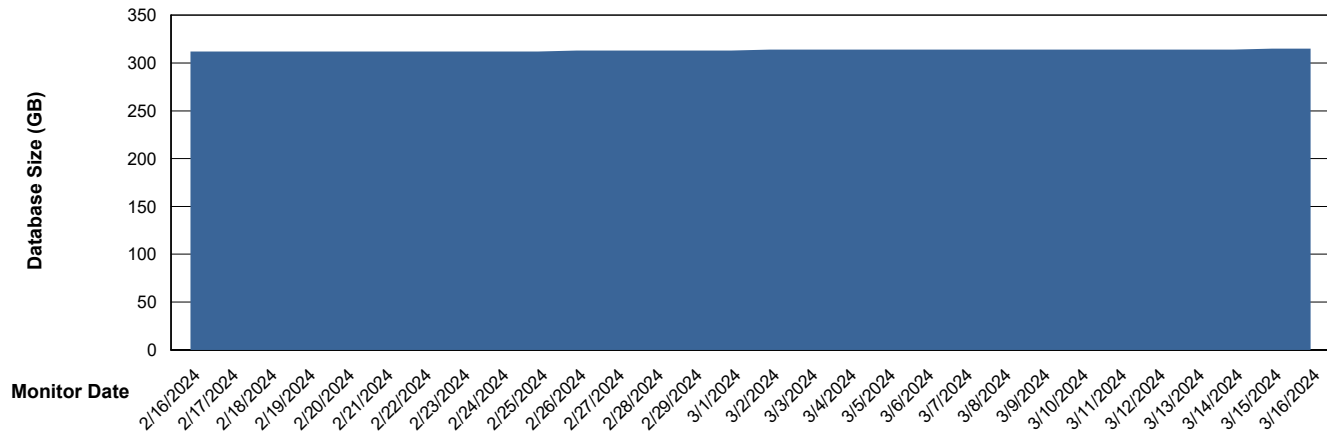

DATABASE SIZE VOS_PRD_ABSORA1-2022_ABS1

Database growth over last month