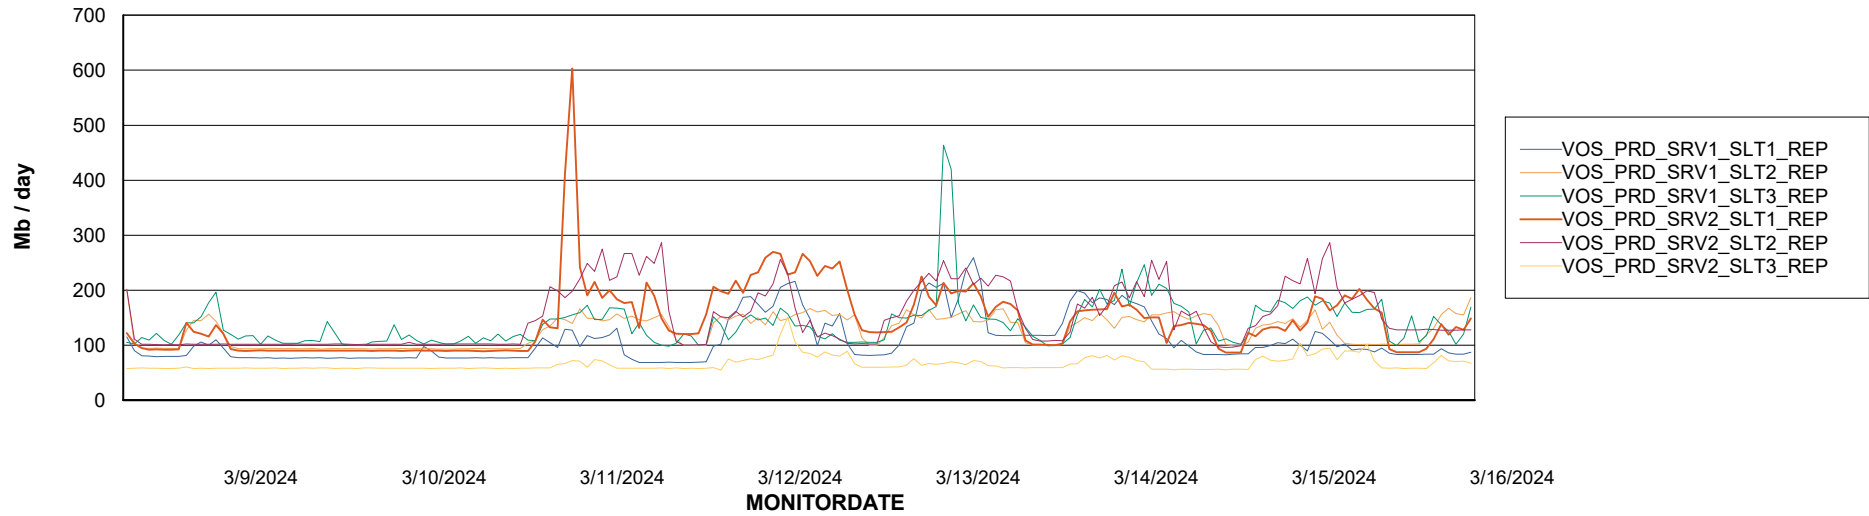

ABSSolute Application ReportServer Services

Avg memory used per ReportServer Service