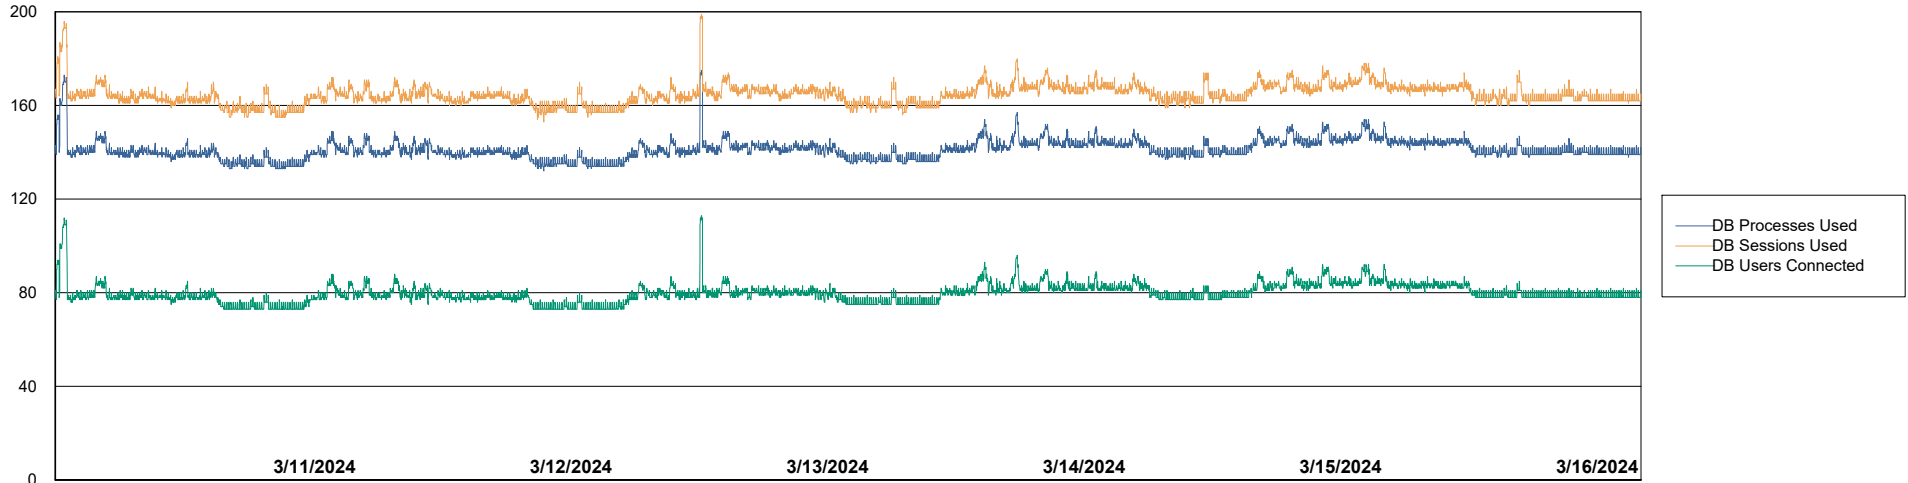

Weekly SLA Customer Report

Customer VOS_Production
Database ID 143

Database Performance VOS_PRD_ABSBI-2018_ABS1

Weekly SLA Customer Report

Customer VOS_Production
Database ID 143

Database Performance VOS_PRD_ABSORA1-2022_ABS1