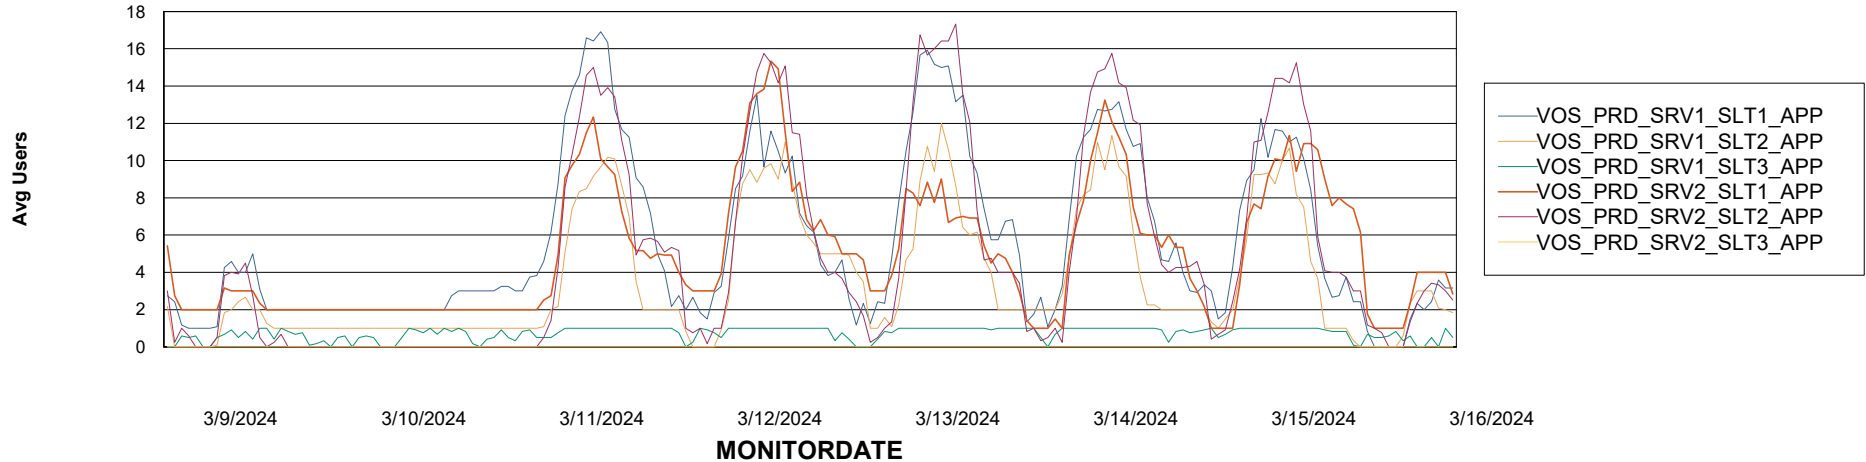

Weekly SLA Customer Report

Customer VOS_Production
Database ID 143

ABSSolute Application Server Services

Avg memory used per ABS Server Service

Avg users per day per ABS server

Weekly SLA Customer Report

Customer VOS_Production
Database ID 143