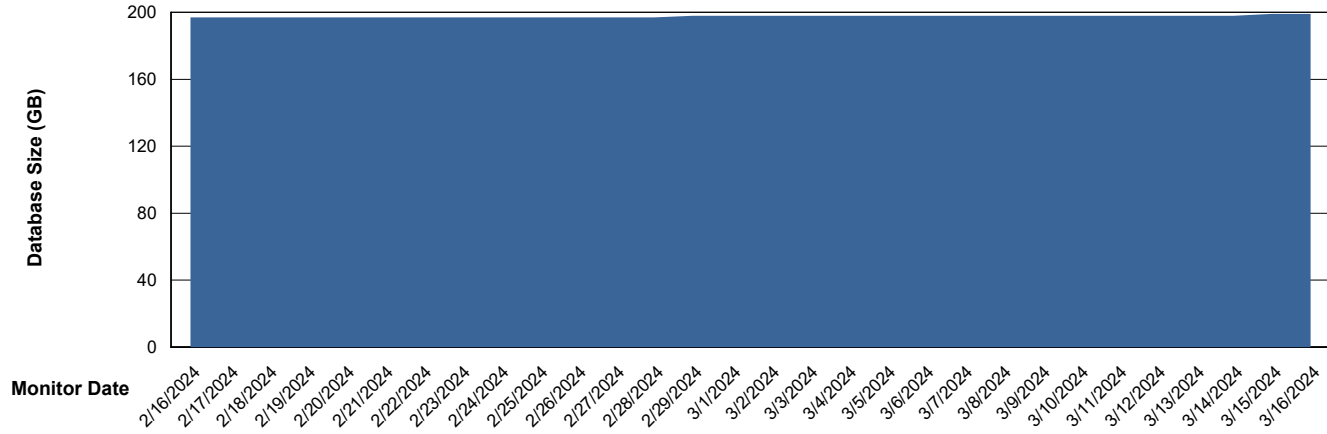

DATABASE SIZE VOS_PRD_ABSBI-2018_ABS1

Database growth over last month