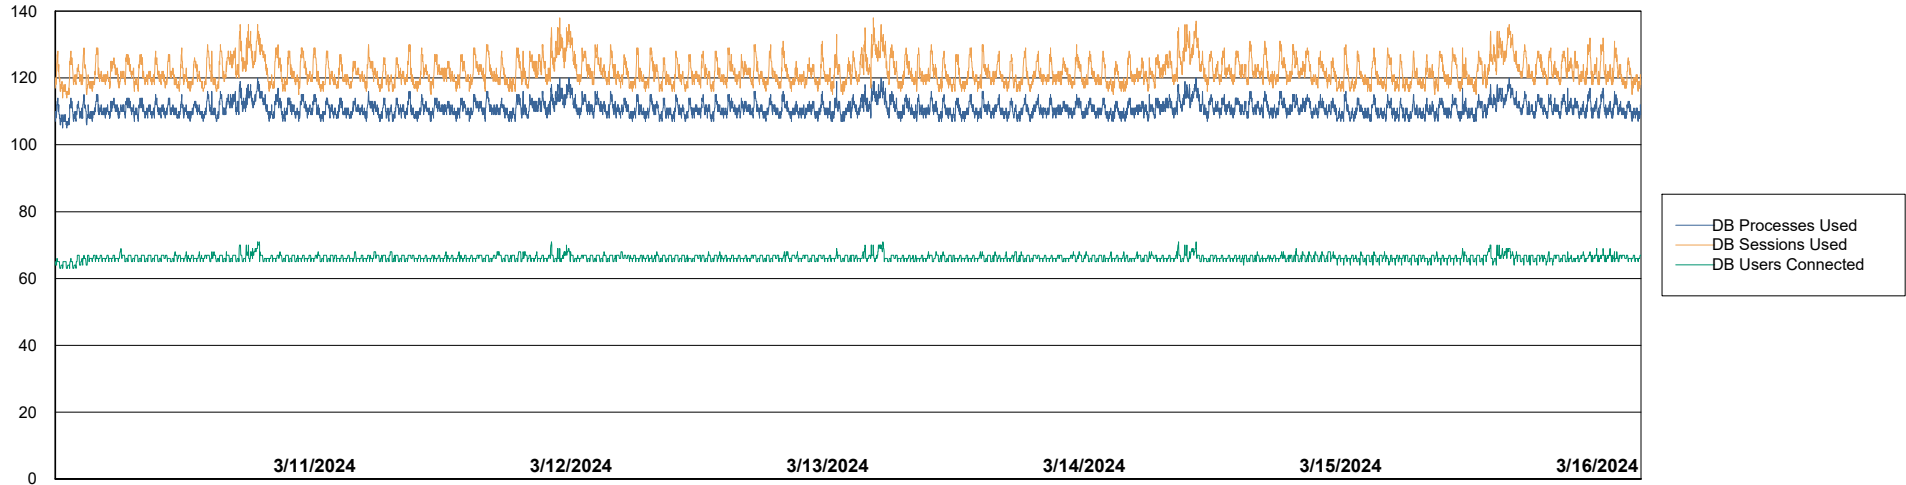

Database Performance VOS_PRD_ABSBI-2018_ABS1